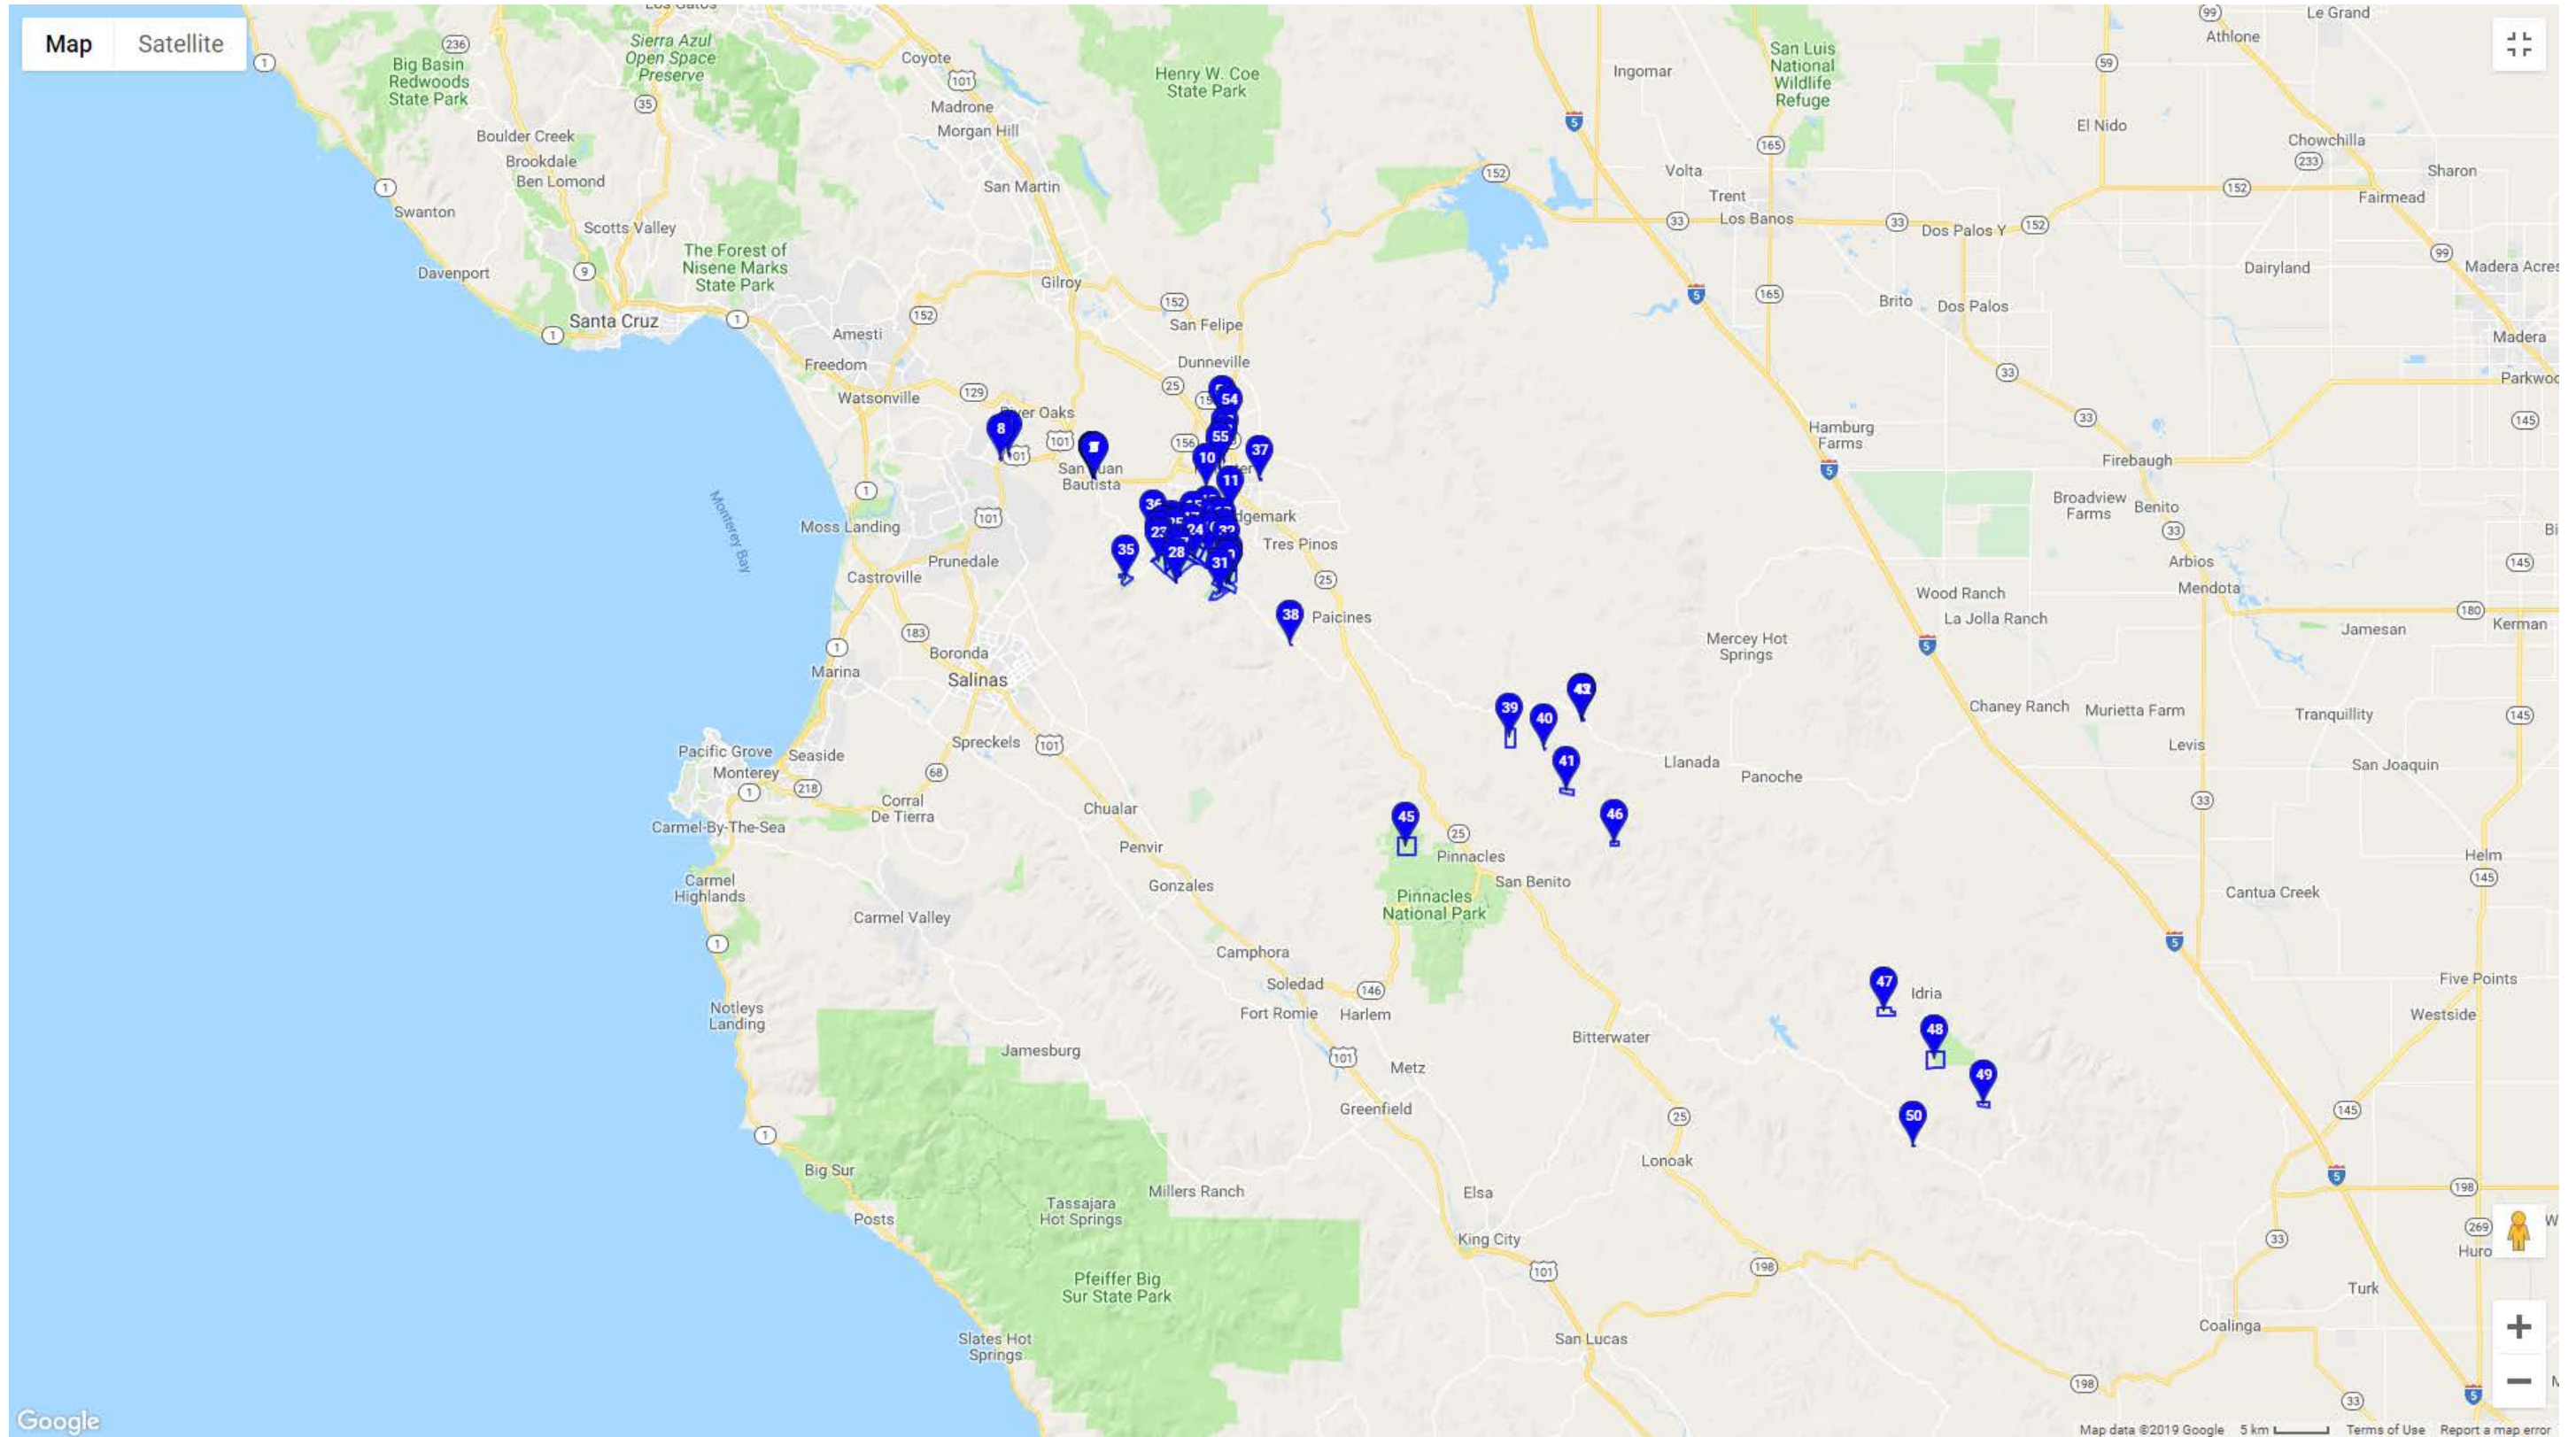

SAN BENITO COUNTY