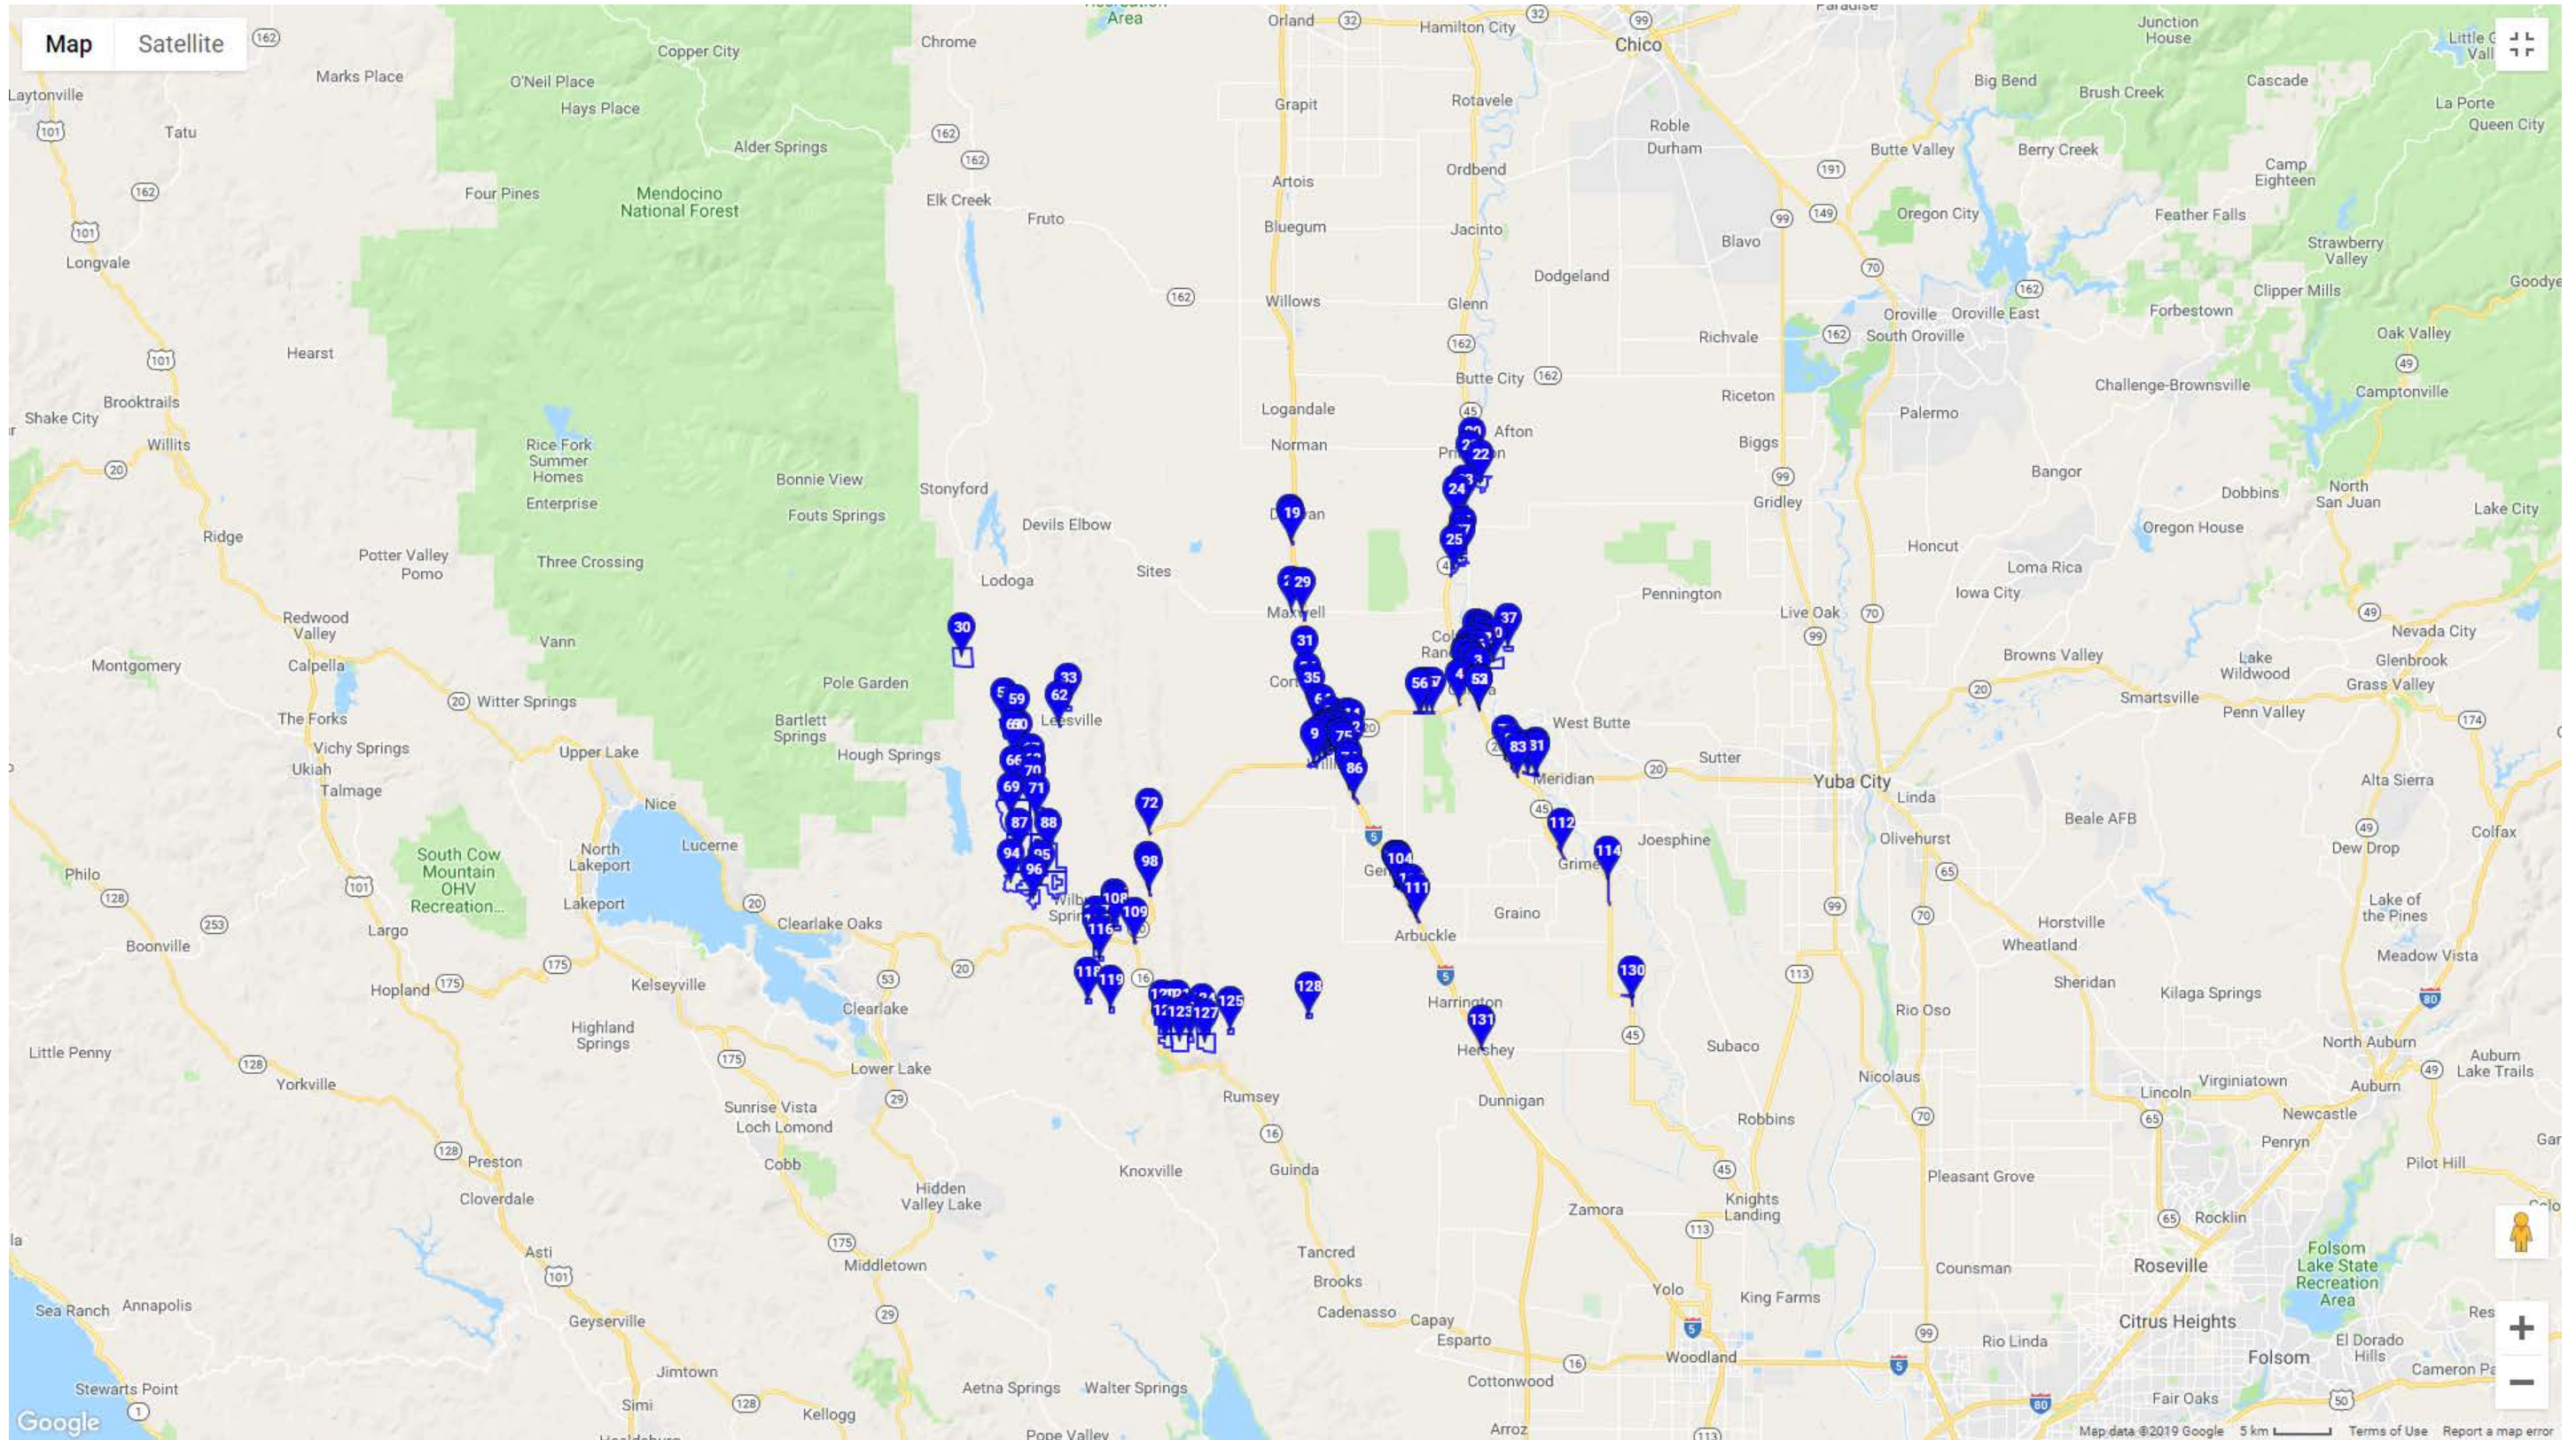

ALAMEDA COUNTY

AMADOR COUNTY

BUTTE COUNTY

COLUSA COUNTY

CONTRA COSTA COUNTY

DEL NORTE COUNTY

EL DORADO COUNTY

GLENN COUNTY

HUMBOLDT COUNTY

IMPERIAL COUNTY

INYO COUNTY

LAKE COUNTY

LASSEN COUNTY

MADERA COUNTY

MARIN COUNTY

MARIPOSA COUNTY

MENDOCINO COUNTY

MERCED COUNTY

MODOC COUNTY

MONO COUNTY

MONTEREY COUNTY

NAPA COUNTY

NEVADA COUNTY

ORANGE COUNTY

TRINITY COUNTY

TUOLUMNE COUNTY

YUBA COUNTY