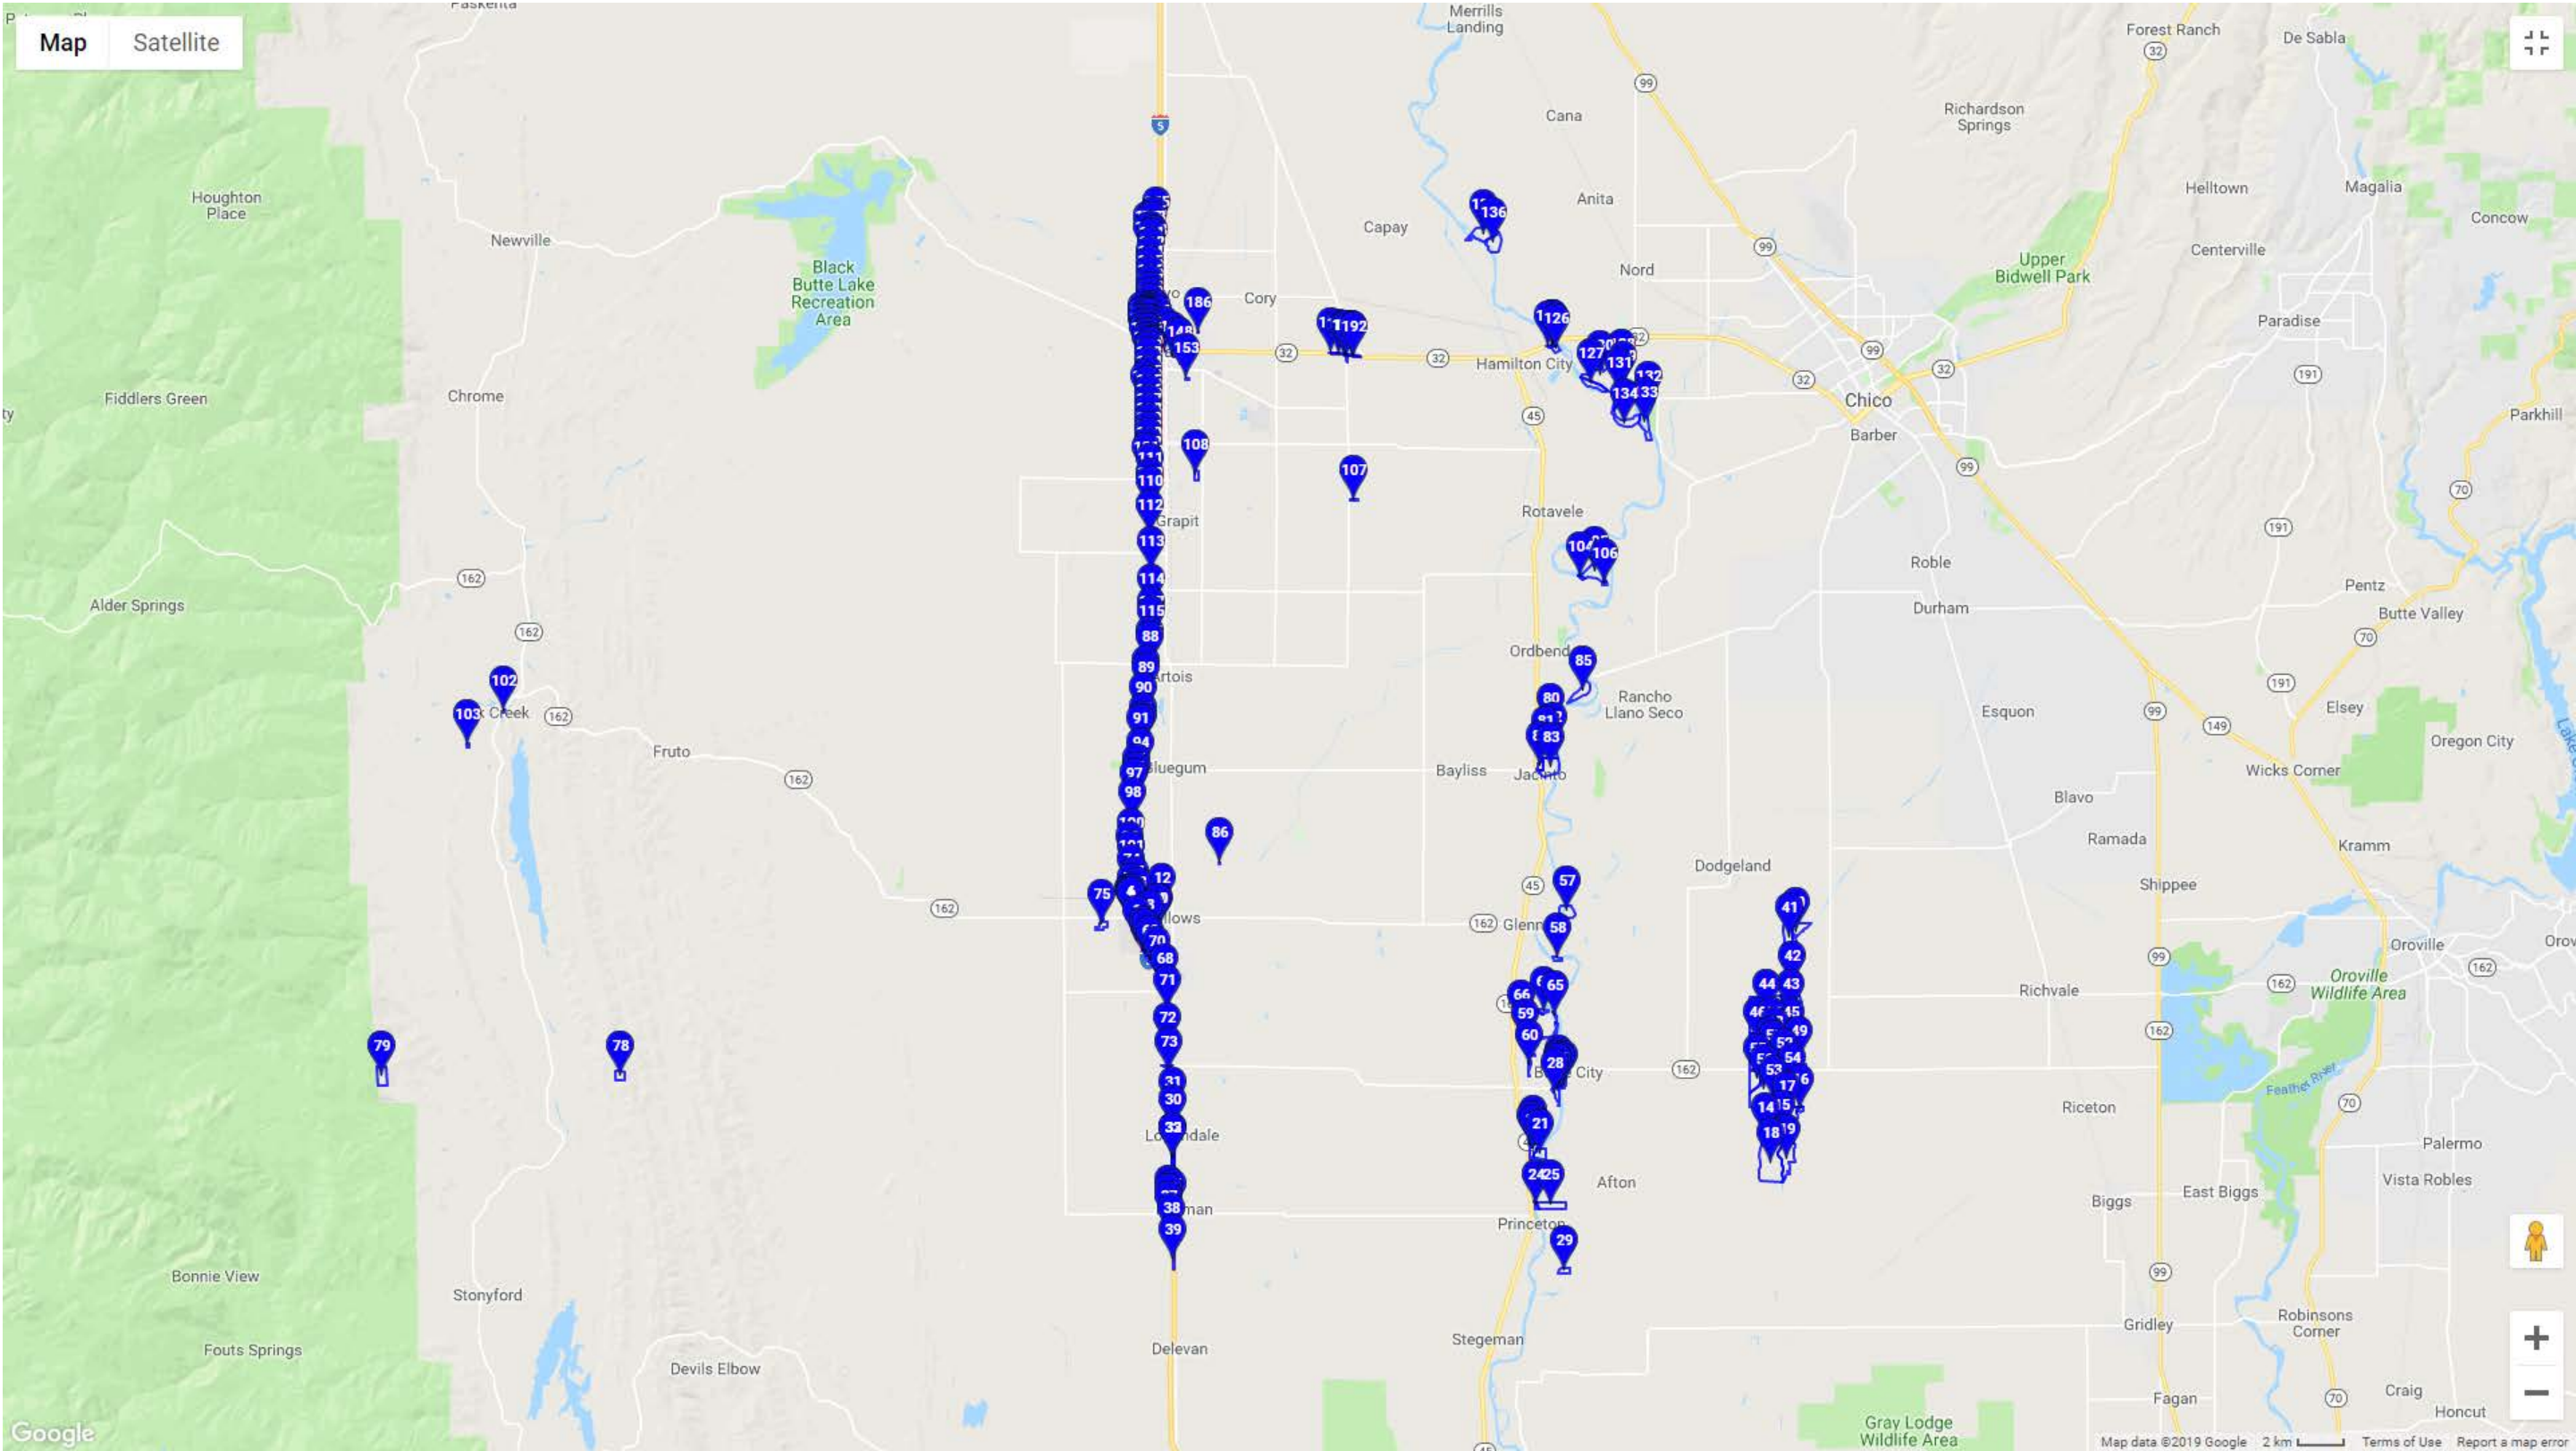

ALAMEDA COUNTY

AMADOR COUNTY

BUTTE COUNTY

COLUSA COUNTY

CONTRA COSTA COUNTY

DEL NORTE COUNTY

EL DORADO COUNTY

GLENN COUNTY

HUMBOLDT COUNTY

IMPERIAL COUNTY

INYO COUNTY

LAKE COUNTY

LASSEN COUNTY

MADERA COUNTY

MARIN COUNTY

MARIPOSA COUNTY

MENDOCINO COUNTY

MERCED COUNTY

MODOC COUNTY

MONO COUNTY

MONTEREY COUNTY

NAPA COUNTY

NEVADA COUNTY

ORANGE COUNTY

TRINITY COUNTY

TUOLUMNE COUNTY

YUBA COUNTY