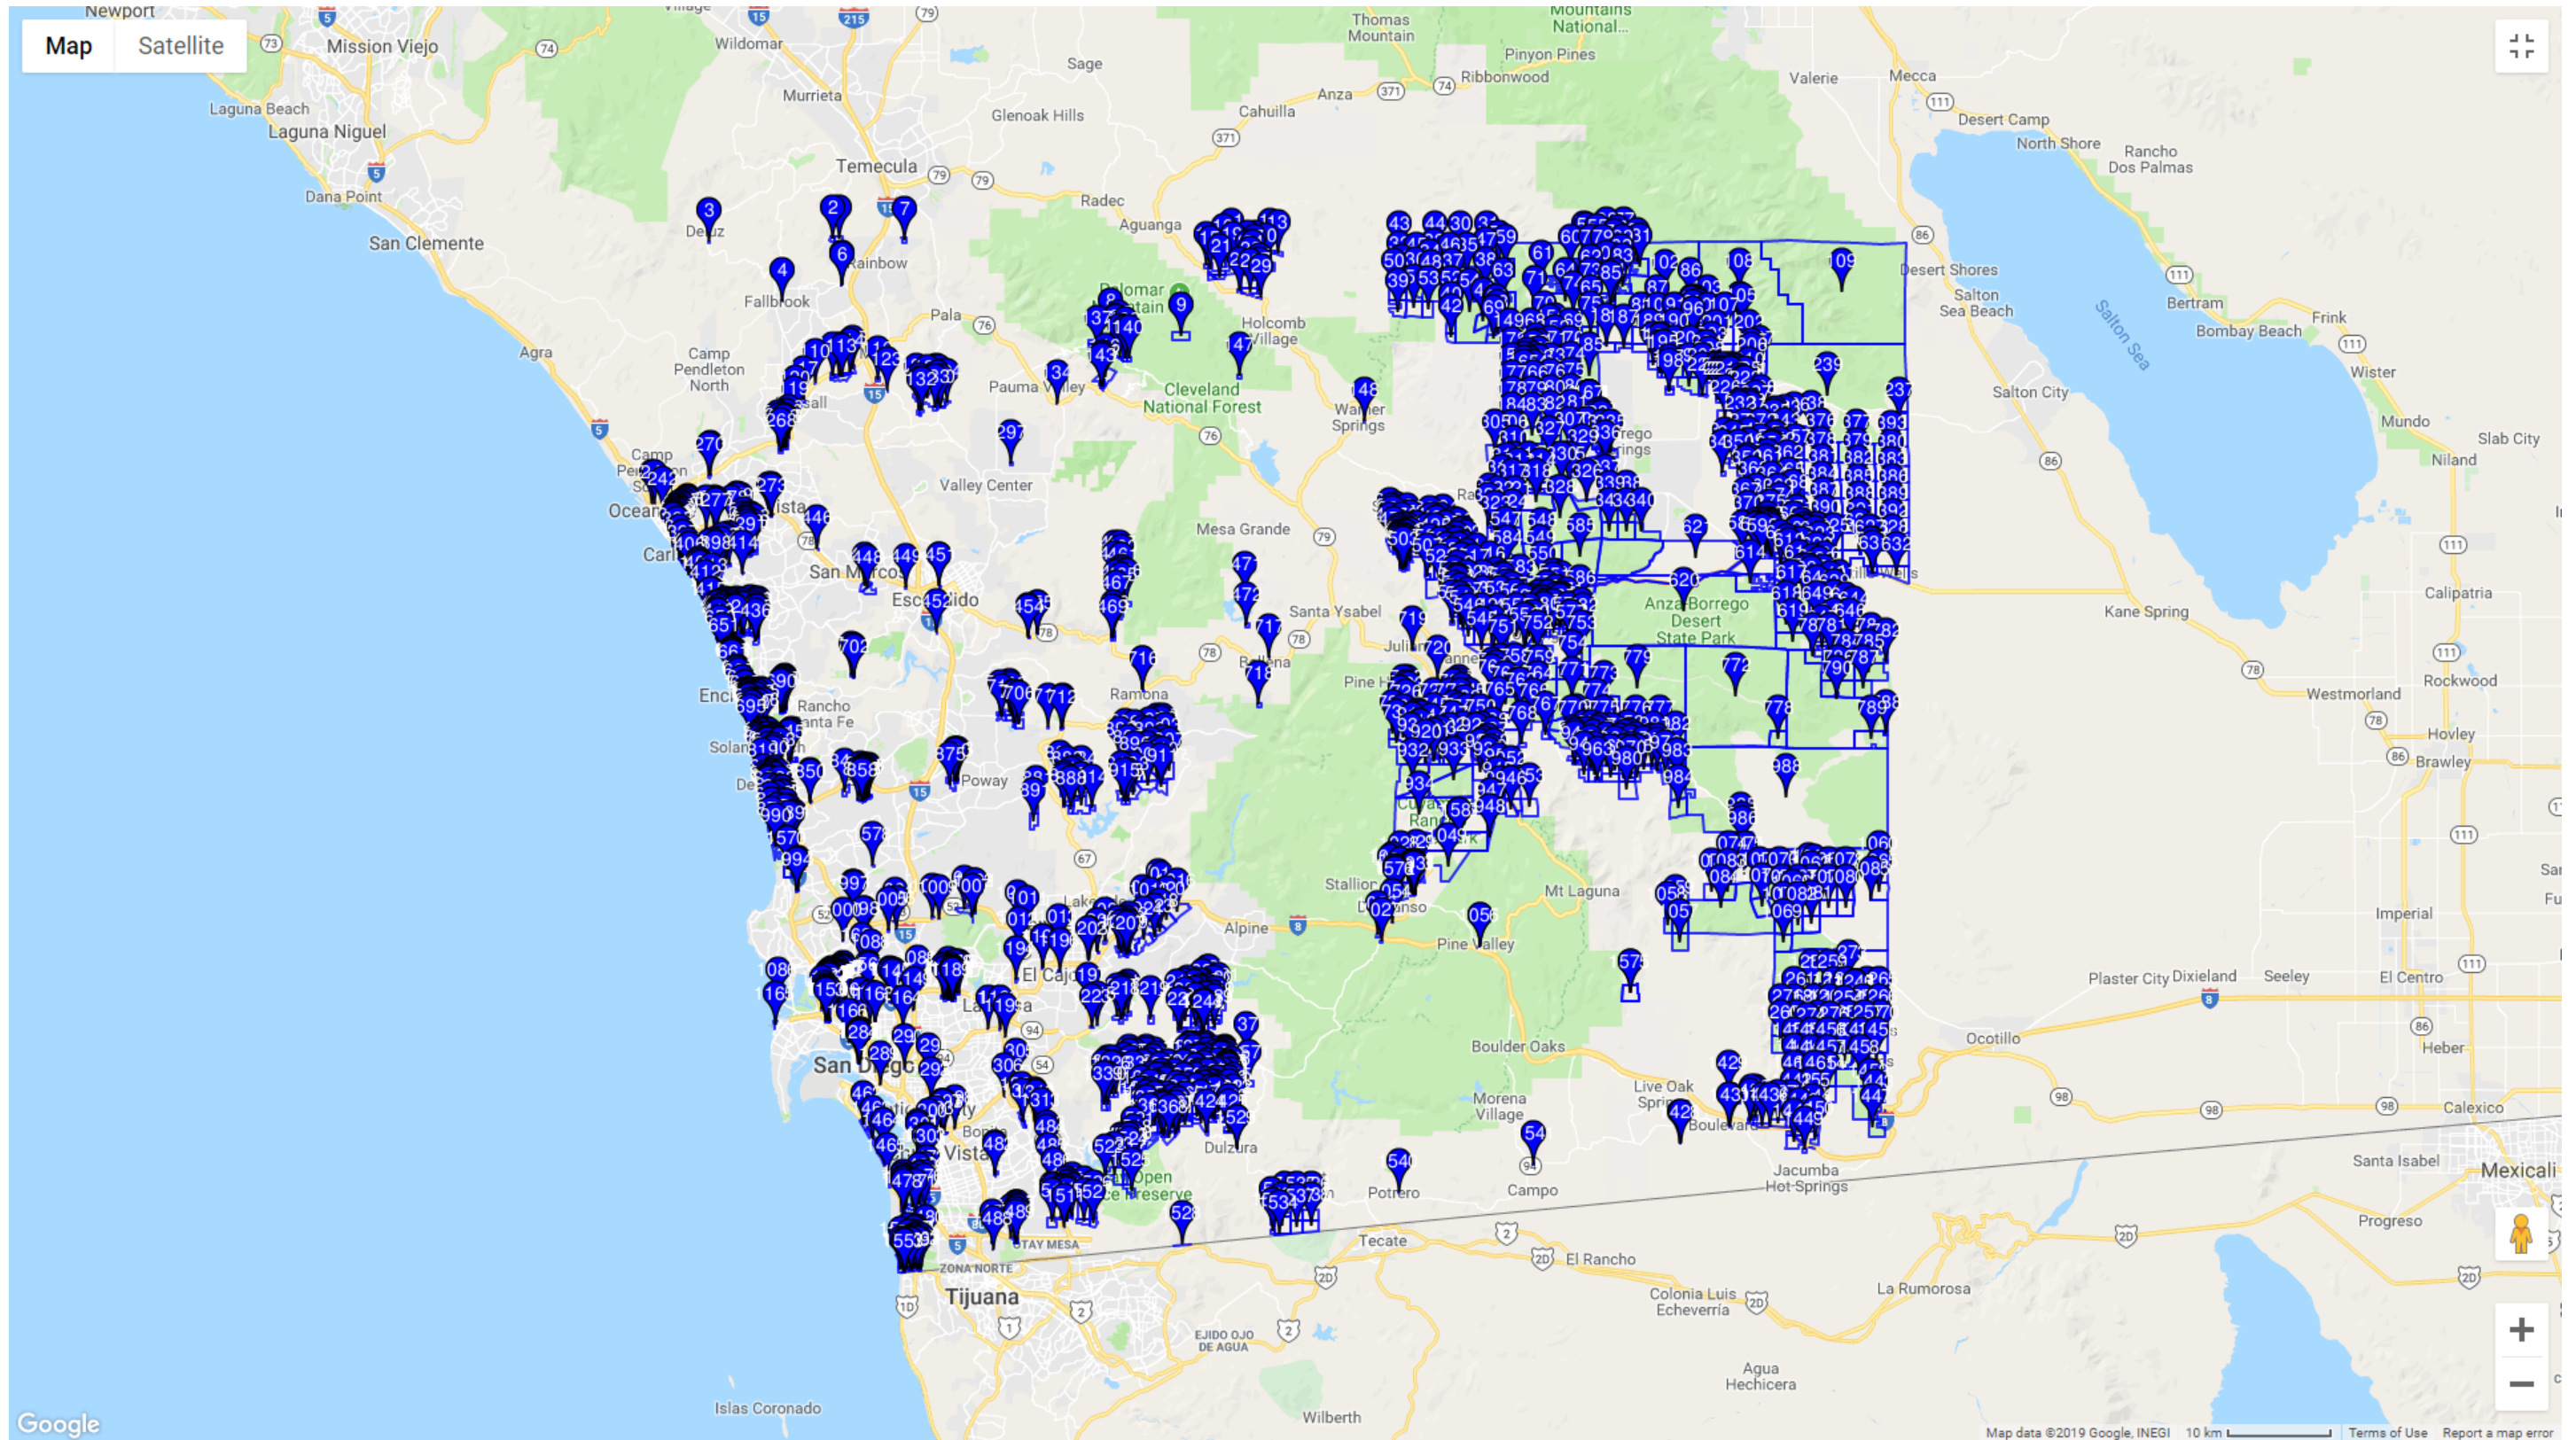

MENDOCINO COUNTY

MERCED COUNTY

MODOC COUNTY

MONO COUNTY

MONTEREY COUNTY

NAPA COUNTY

NEVADA COUNTY

ORANGE COUNTY

PLUMAS COUNTY

RIVERSIDE COUNTY

SAN BENITO COUNTY

SAN DIEGO COUNTY

SAN FRANCISCO COUNTY

SAN MATEO COUNTY

SANTA BARBARA COUNTY

SANTA CLARA COUNTY

SHASTA COUNTY

SIERRA COUNTY

SISKIYOU COUNTY

SOLANO COUNTY

SONOMA COUNTY

STANISLAUS COUNTY

SUTTER COUNTY

TEHAMA COUNTY

TRINITY COUNTY

TUOLUMNE COUNTY

YUBA COUNTY