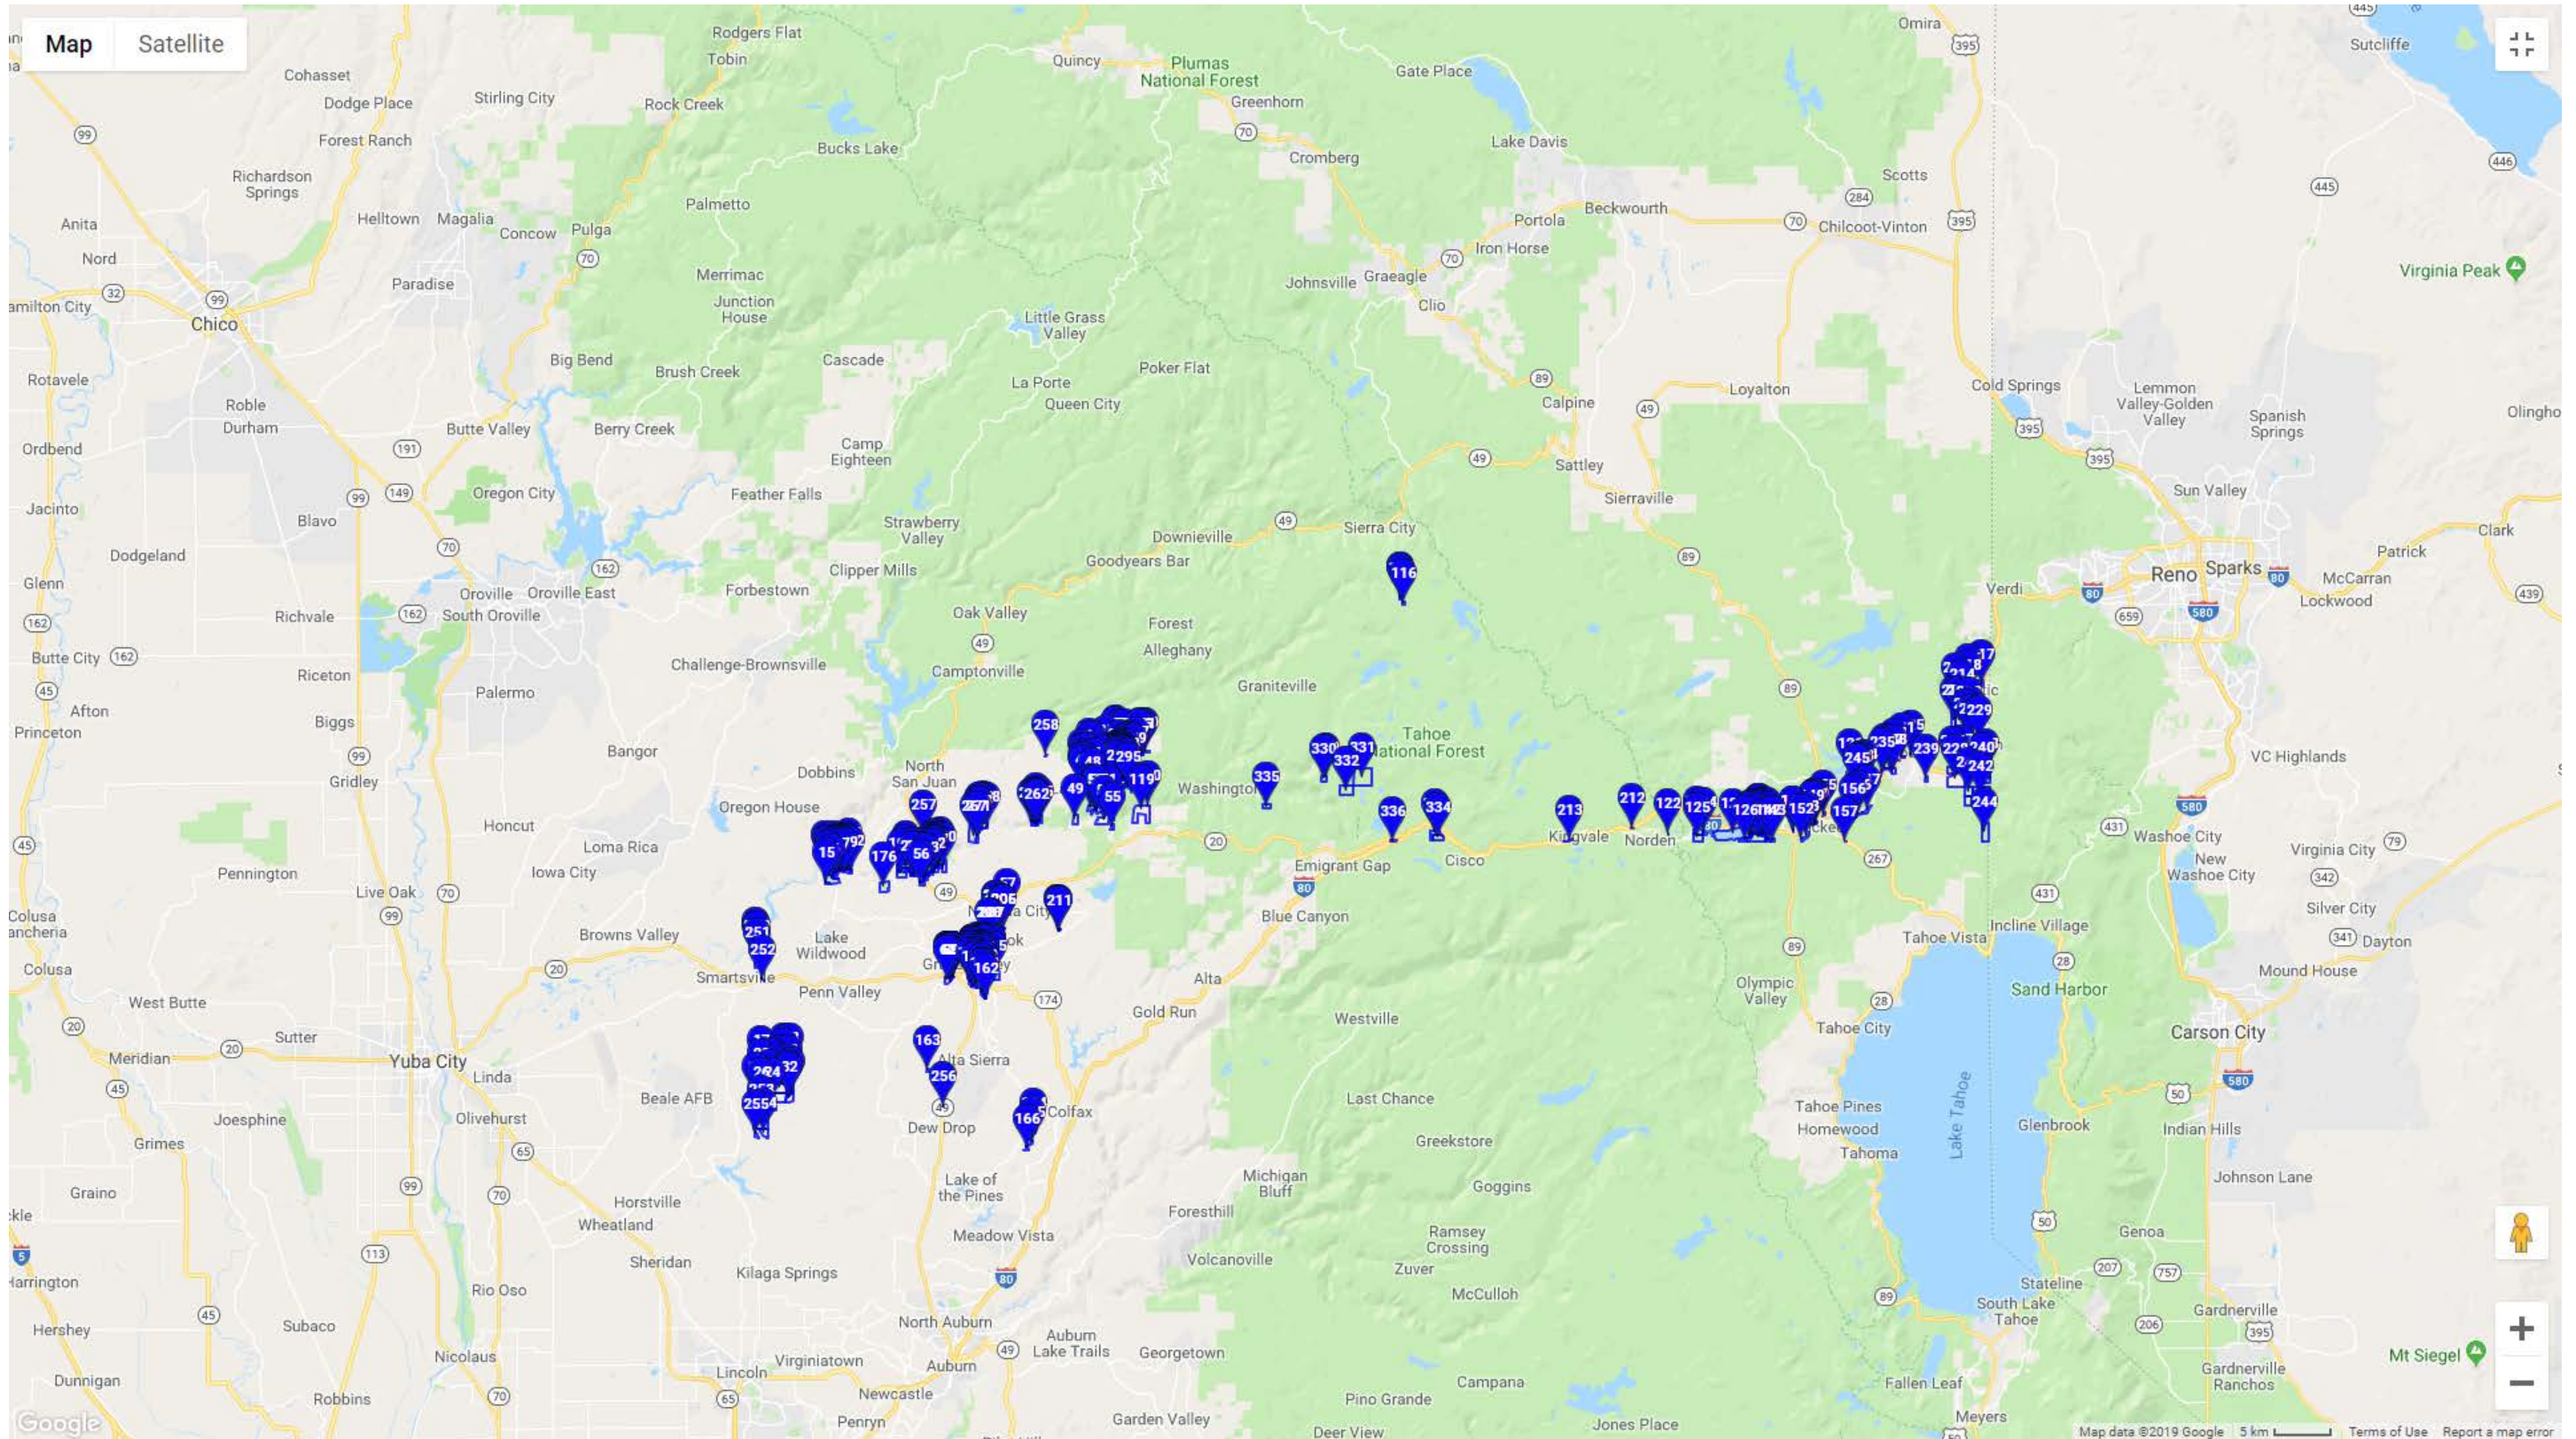

HUMBOLDT COUNTY

IMPERIAL COUNTY

INYO COUNTY

LAKE COUNTY

LASSEN COUNTY

MADERA COUNTY

MARIN COUNTY

MARIPOSA COUNTY

MENDOCINO COUNTY

MERCED COUNTY

MODOC COUNTY

MONO COUNTY

MONTEREY COUNTY

NAPA COUNTY

NEVADA COUNTY

ORANGE COUNTY

SHASTA COUNTY

SIERRA COUNTY

SISKIYOU COUNTY

SOLANO COUNTY

SONOMA COUNTY

STANISLAUS COUNTY

SUTTER COUNTY

TEHAMA COUNTY

TRINITY COUNTY

TUOLUMNE COUNTY

YUBA COUNTY