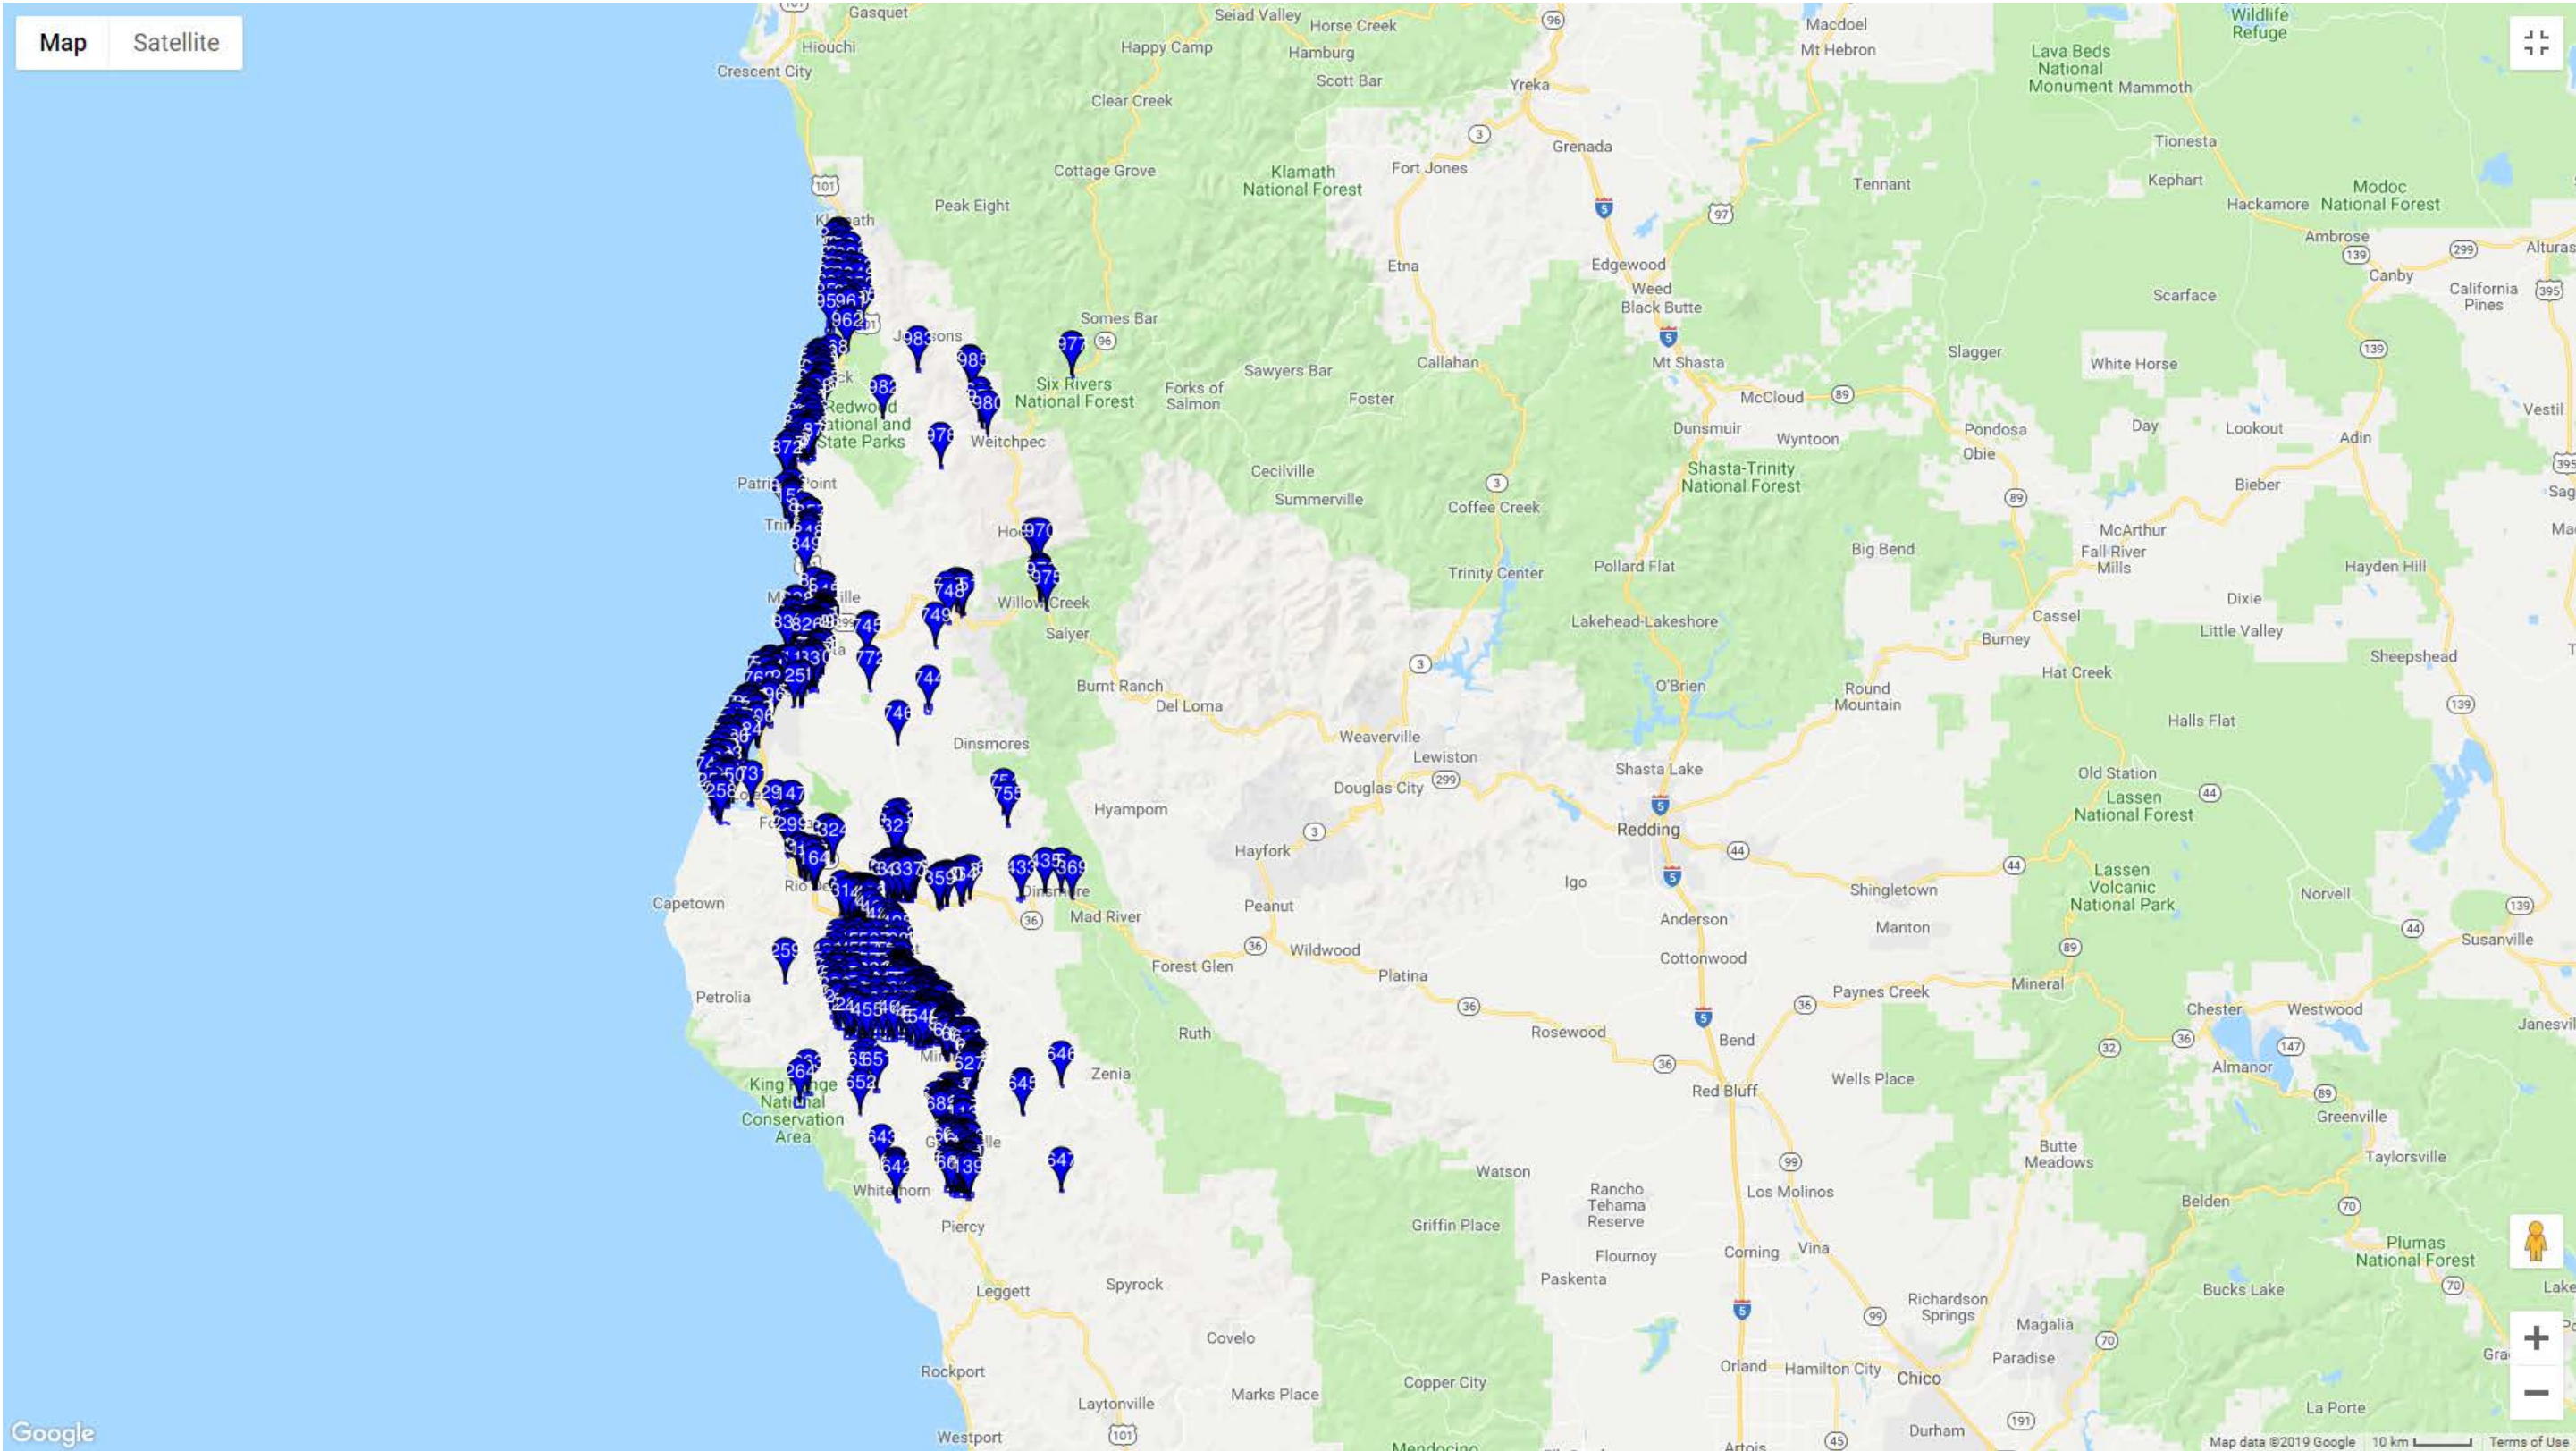

ALAMEDA COUNTY

AMADOR COUNTY

BUTTE COUNTY

COLUSA COUNTY

CONTRA COSTA COUNTY

DEL NORTE COUNTY

EL DORADO COUNTY

GLENN COUNTY

HUMBOLDT COUNTY

IMPERIAL COUNTY

INYO COUNTY

LAKE COUNTY

LASSEN COUNTY

MADERA COUNTY

MARIN COUNTY

MARIPOSA COUNTY

MENDOCINO COUNTY

MERCED COUNTY

MODOC COUNTY

MONO COUNTY

MONTEREY COUNTY

NAPA COUNTY

NEVADA COUNTY

ORANGE COUNTY

TRINITY COUNTY

TUOLUMNE COUNTY

YUBA COUNTY