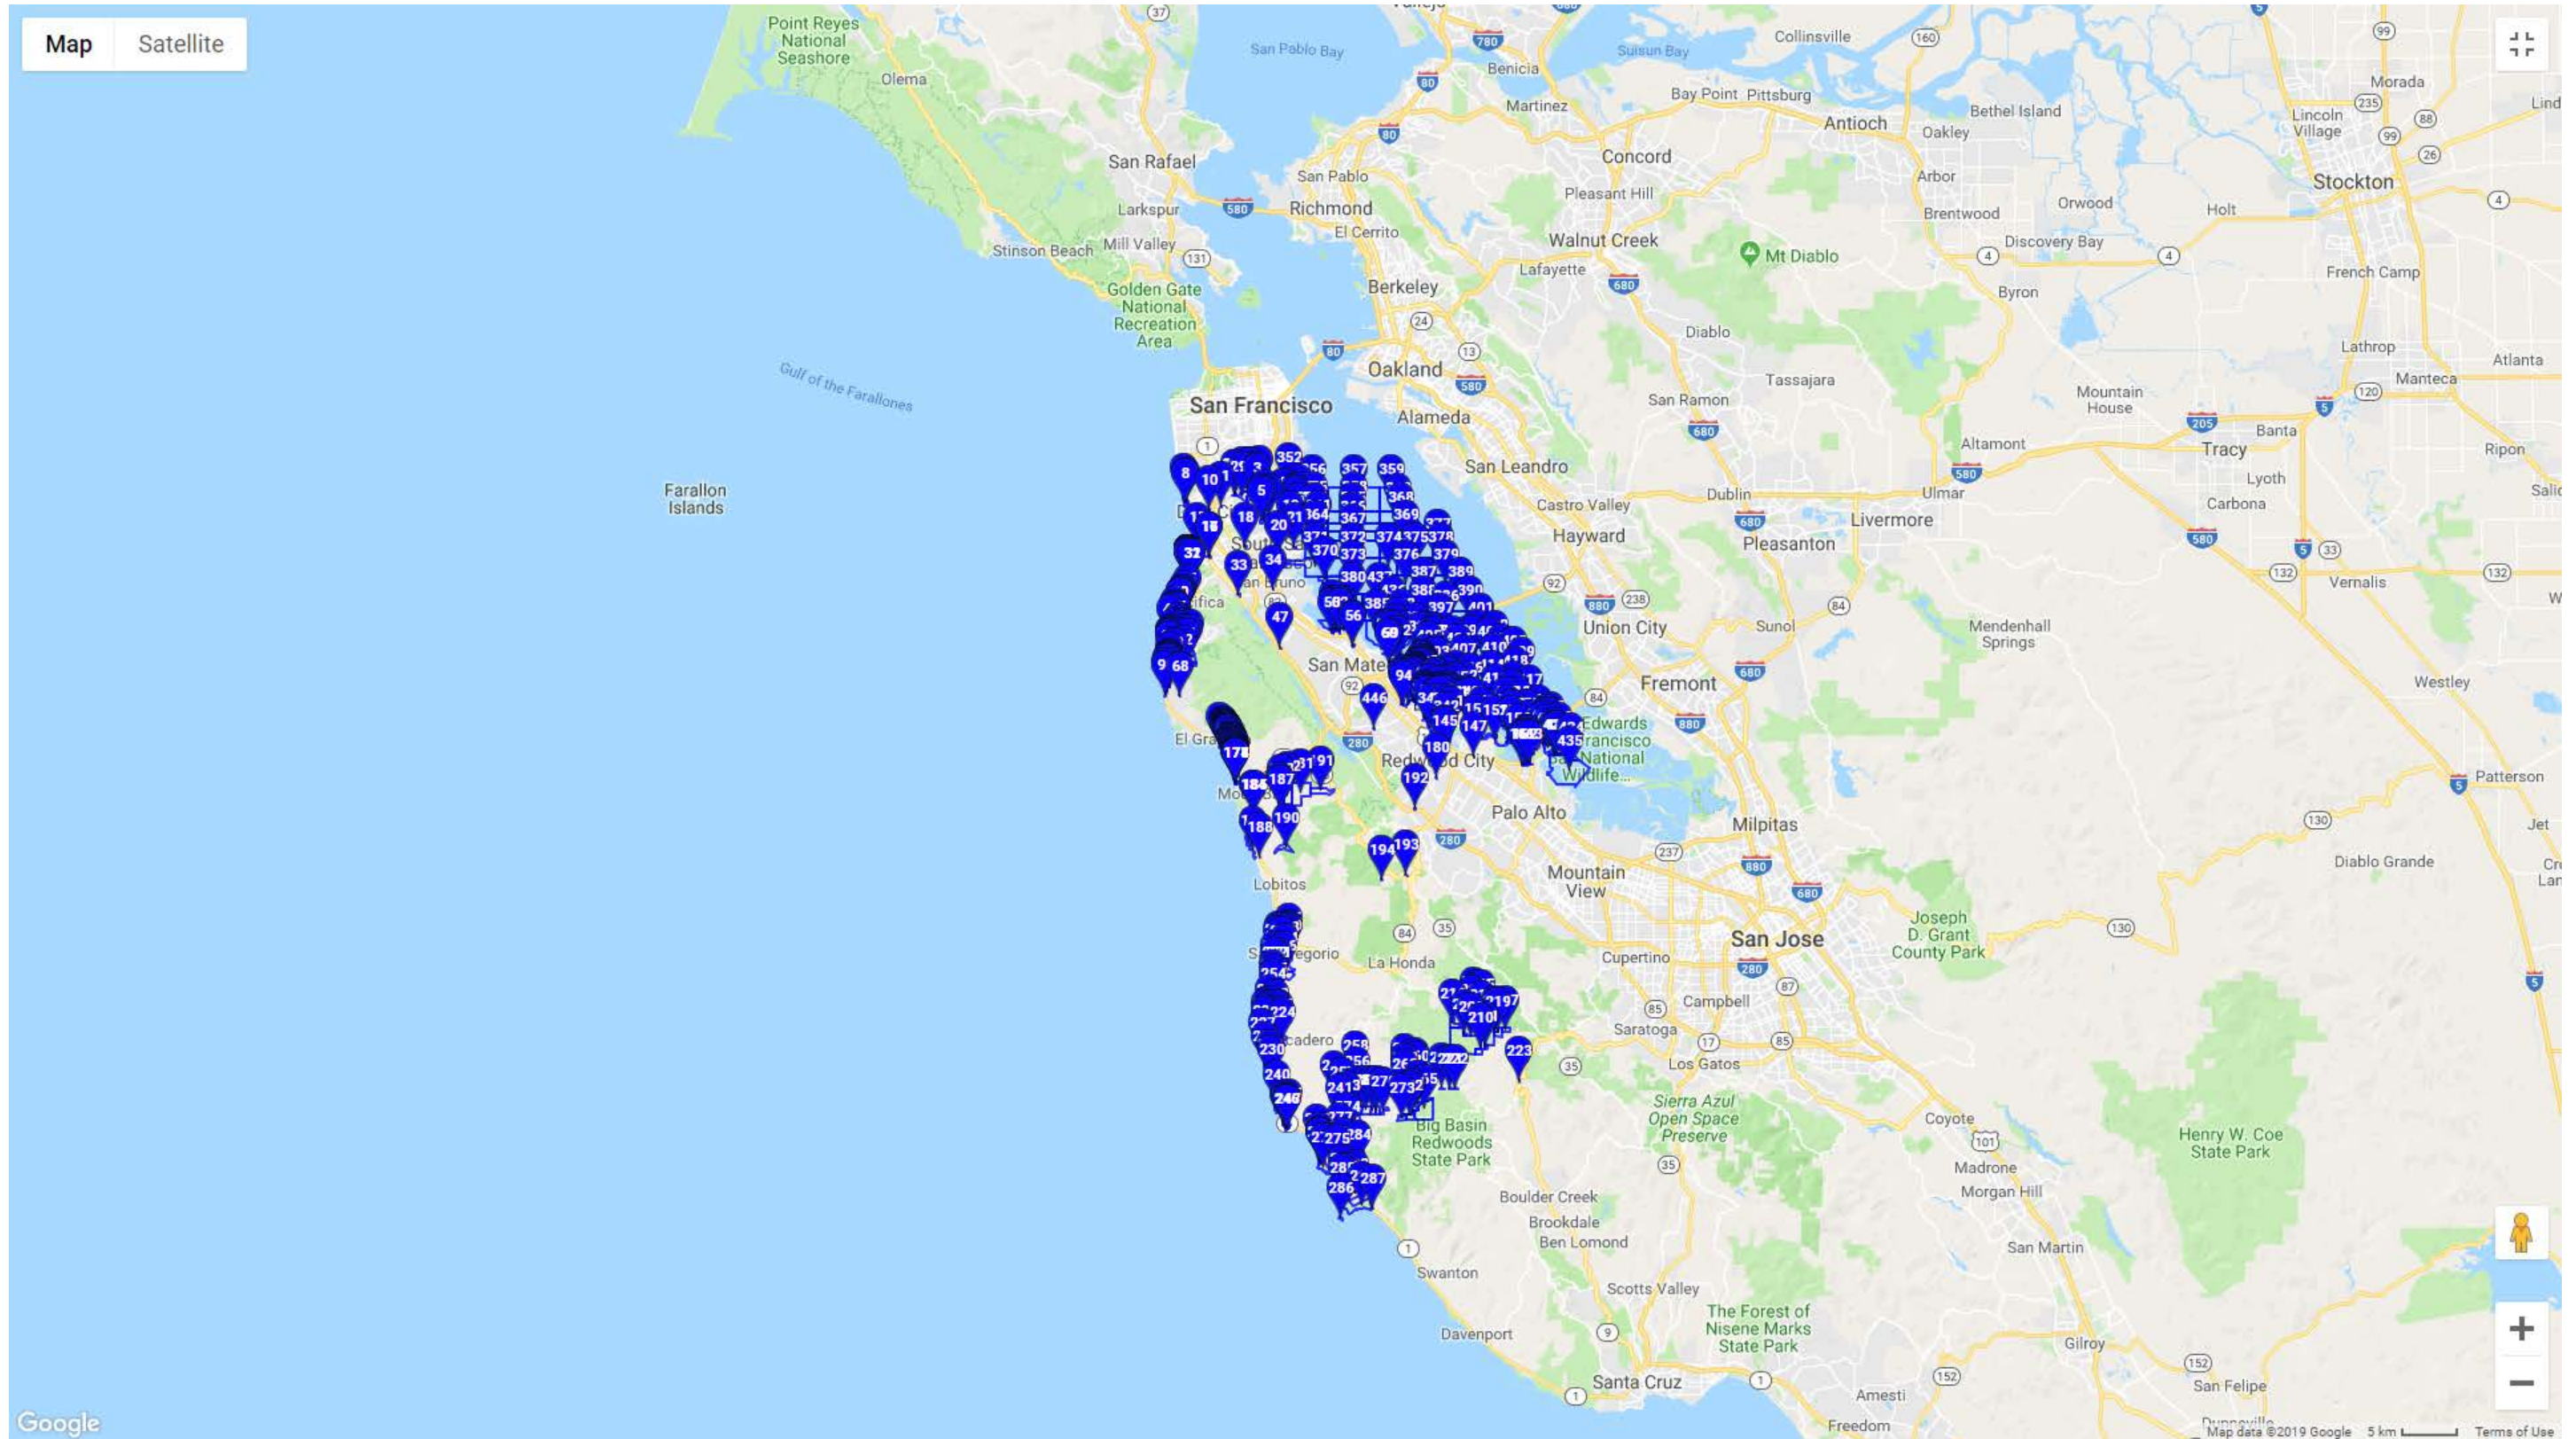

HUMBOLDT COUNTY

IMPERIAL COUNTY

INYO COUNTY

LAKE COUNTY

LASSEN COUNTY

MADERA COUNTY

MARIN COUNTY

MARIPOSA COUNTY

PLUMAS COUNTY

RIVERSIDE COUNTY

SAN BENITO COUNTY

SAN DIEGO COUNTY

SAN FRANCISCO COUNTY

SAN MATEO COUNTY

SANTA BARBARA COUNTY

SANTA CLARA COUNTY

SHASTA COUNTY

SIERRA COUNTY

SISKIYOU COUNTY

SOLANO COUNTY

SONOMA COUNTY

STANISLAUS COUNTY

SUTTER COUNTY

TEHAMA COUNTY

TRINITY COUNTY

TUOLUMNE COUNTY

YUBA COUNTY