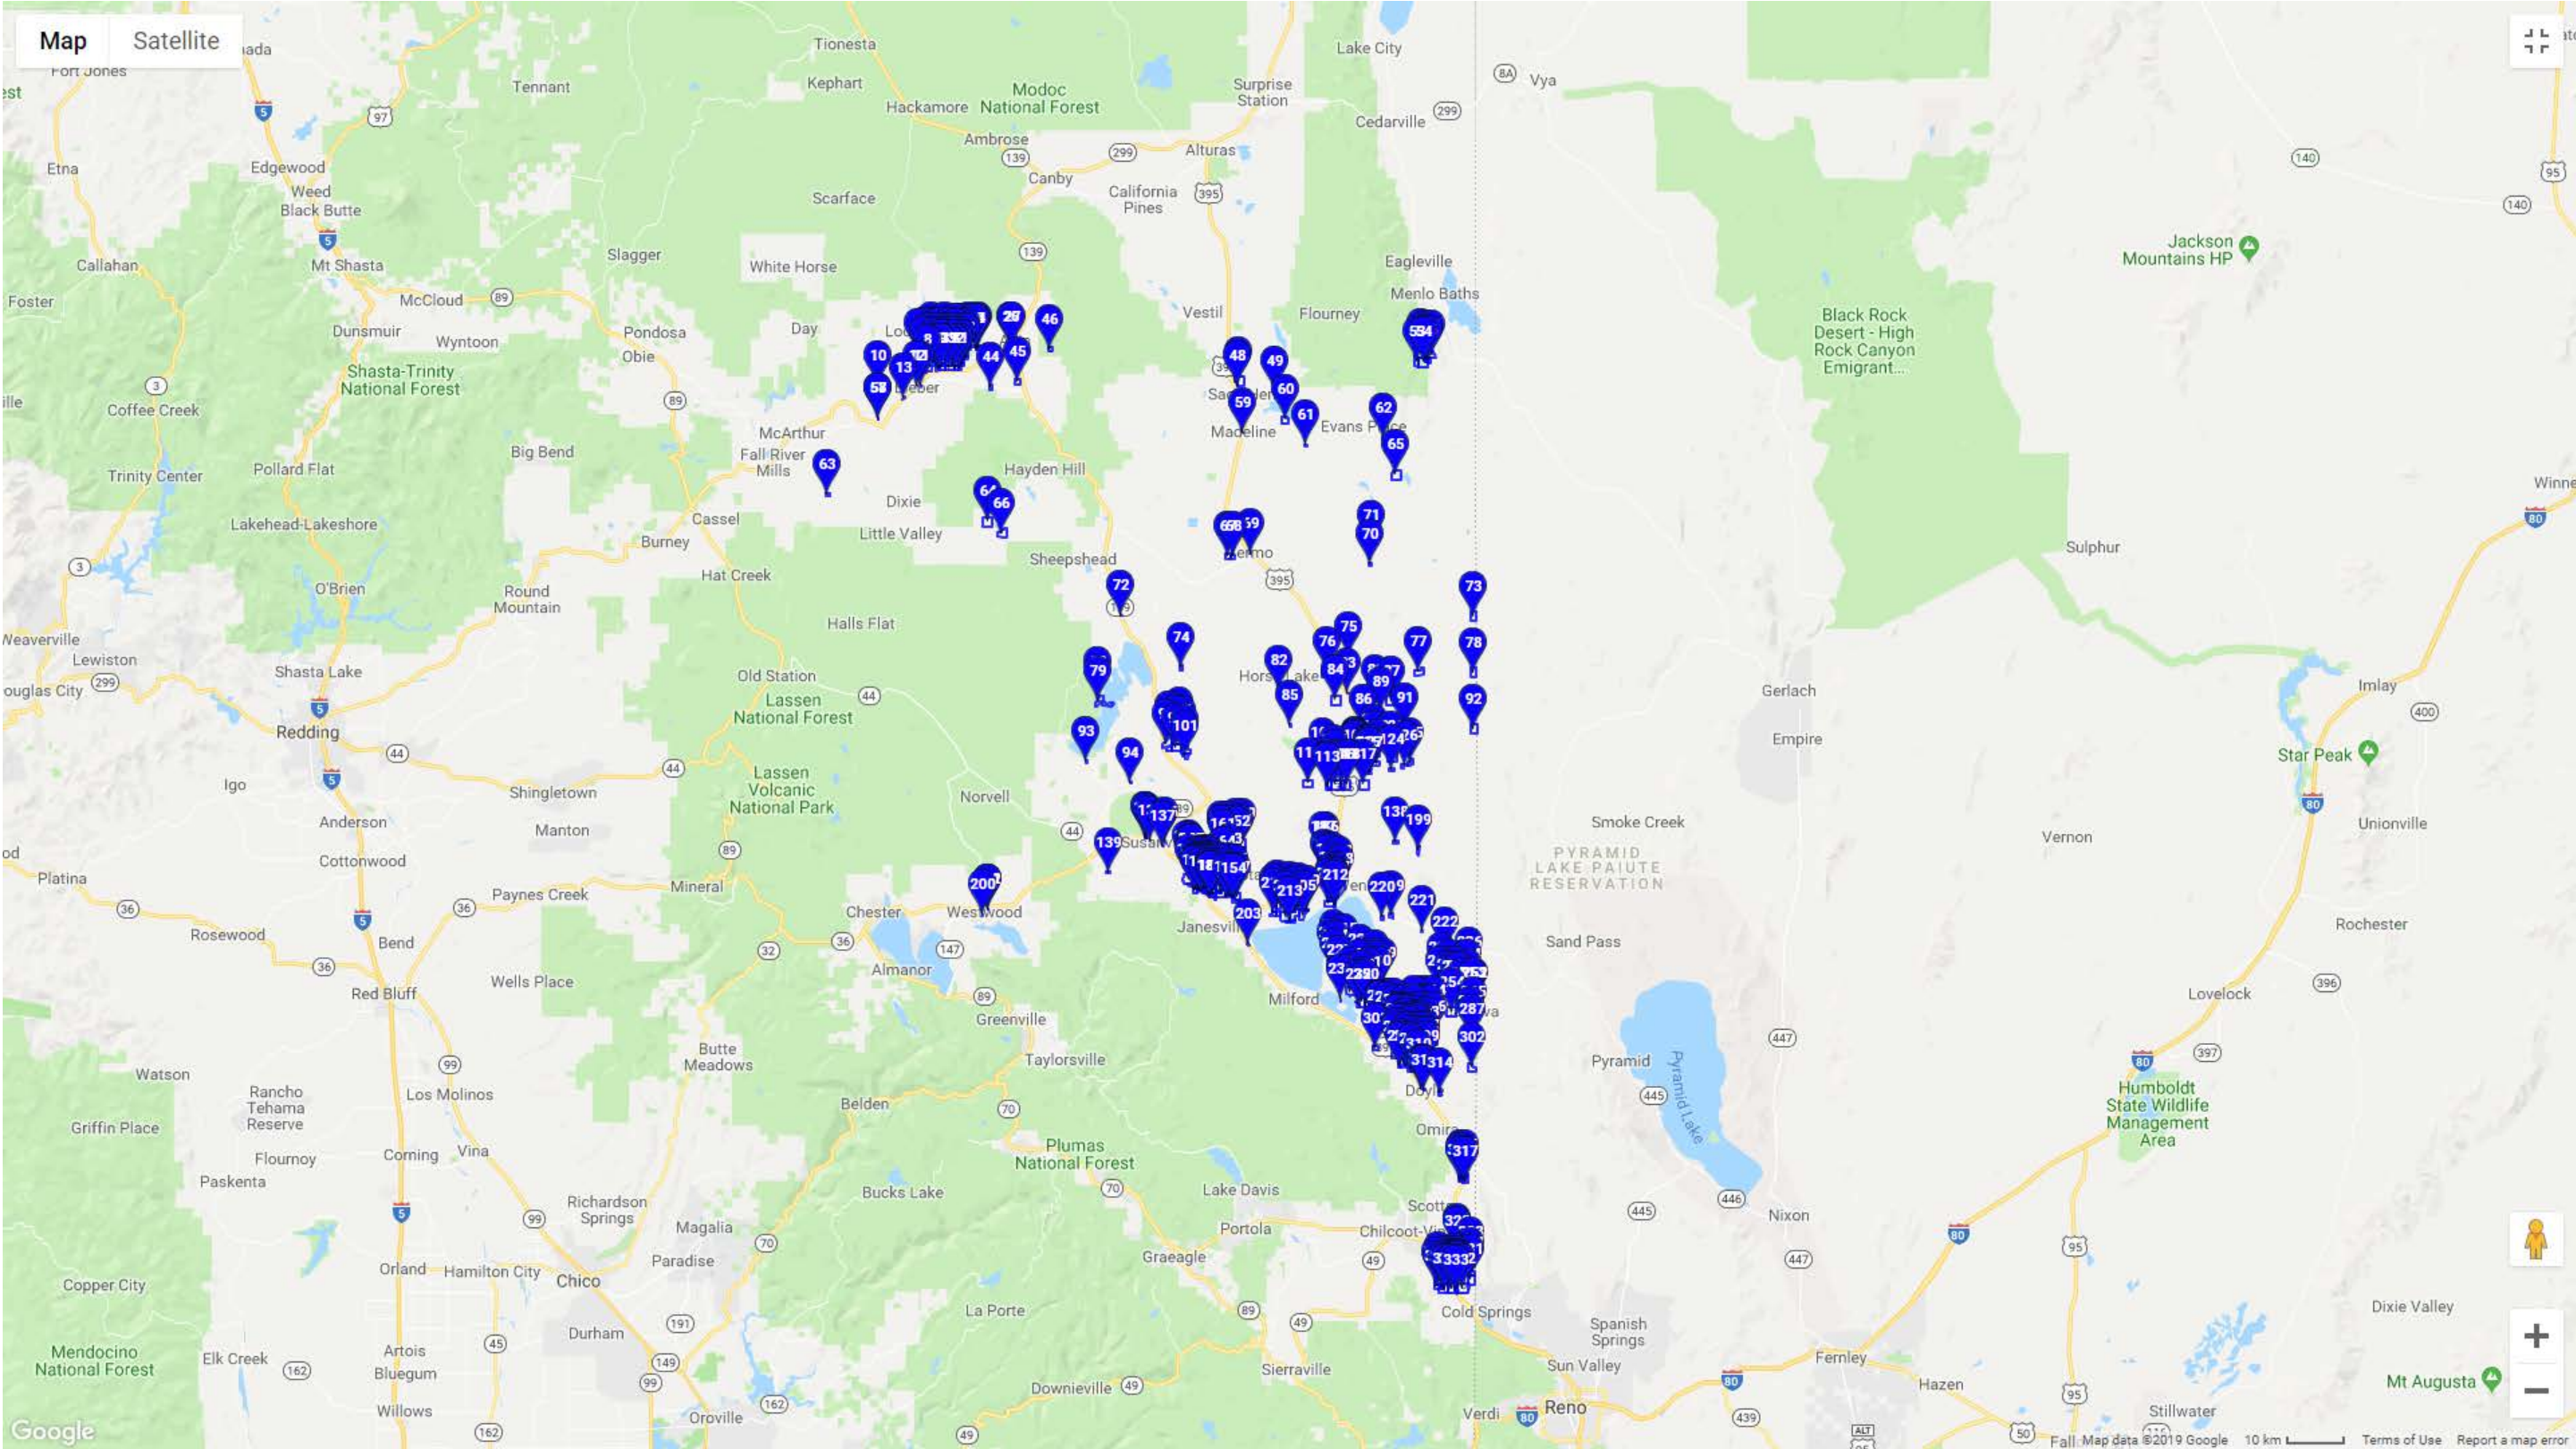

ALAMEDA COUNTY

AMADOR COUNTY

BUTTE COUNTY

COLUSA COUNTY

CONTRA COSTA COUNTY

DEL NORTE COUNTY

EL DORADO COUNTY

GLENN COUNTY

HUMBOLDT COUNTY

IMPERIAL COUNTY

INYO COUNTY

LAKE COUNTY

LASSEN COUNTY

MADERA COUNTY

MARIN COUNTY

MARIPOSA COUNTY

MENDOCINO COUNTY

MERCED COUNTY

MODOC COUNTY

MONO COUNTY

MONTEREY COUNTY

NAPA COUNTY

NEVADA COUNTY

ORANGE COUNTY

TRINITY COUNTY

TUOLUMNE COUNTY

YUBA COUNTY