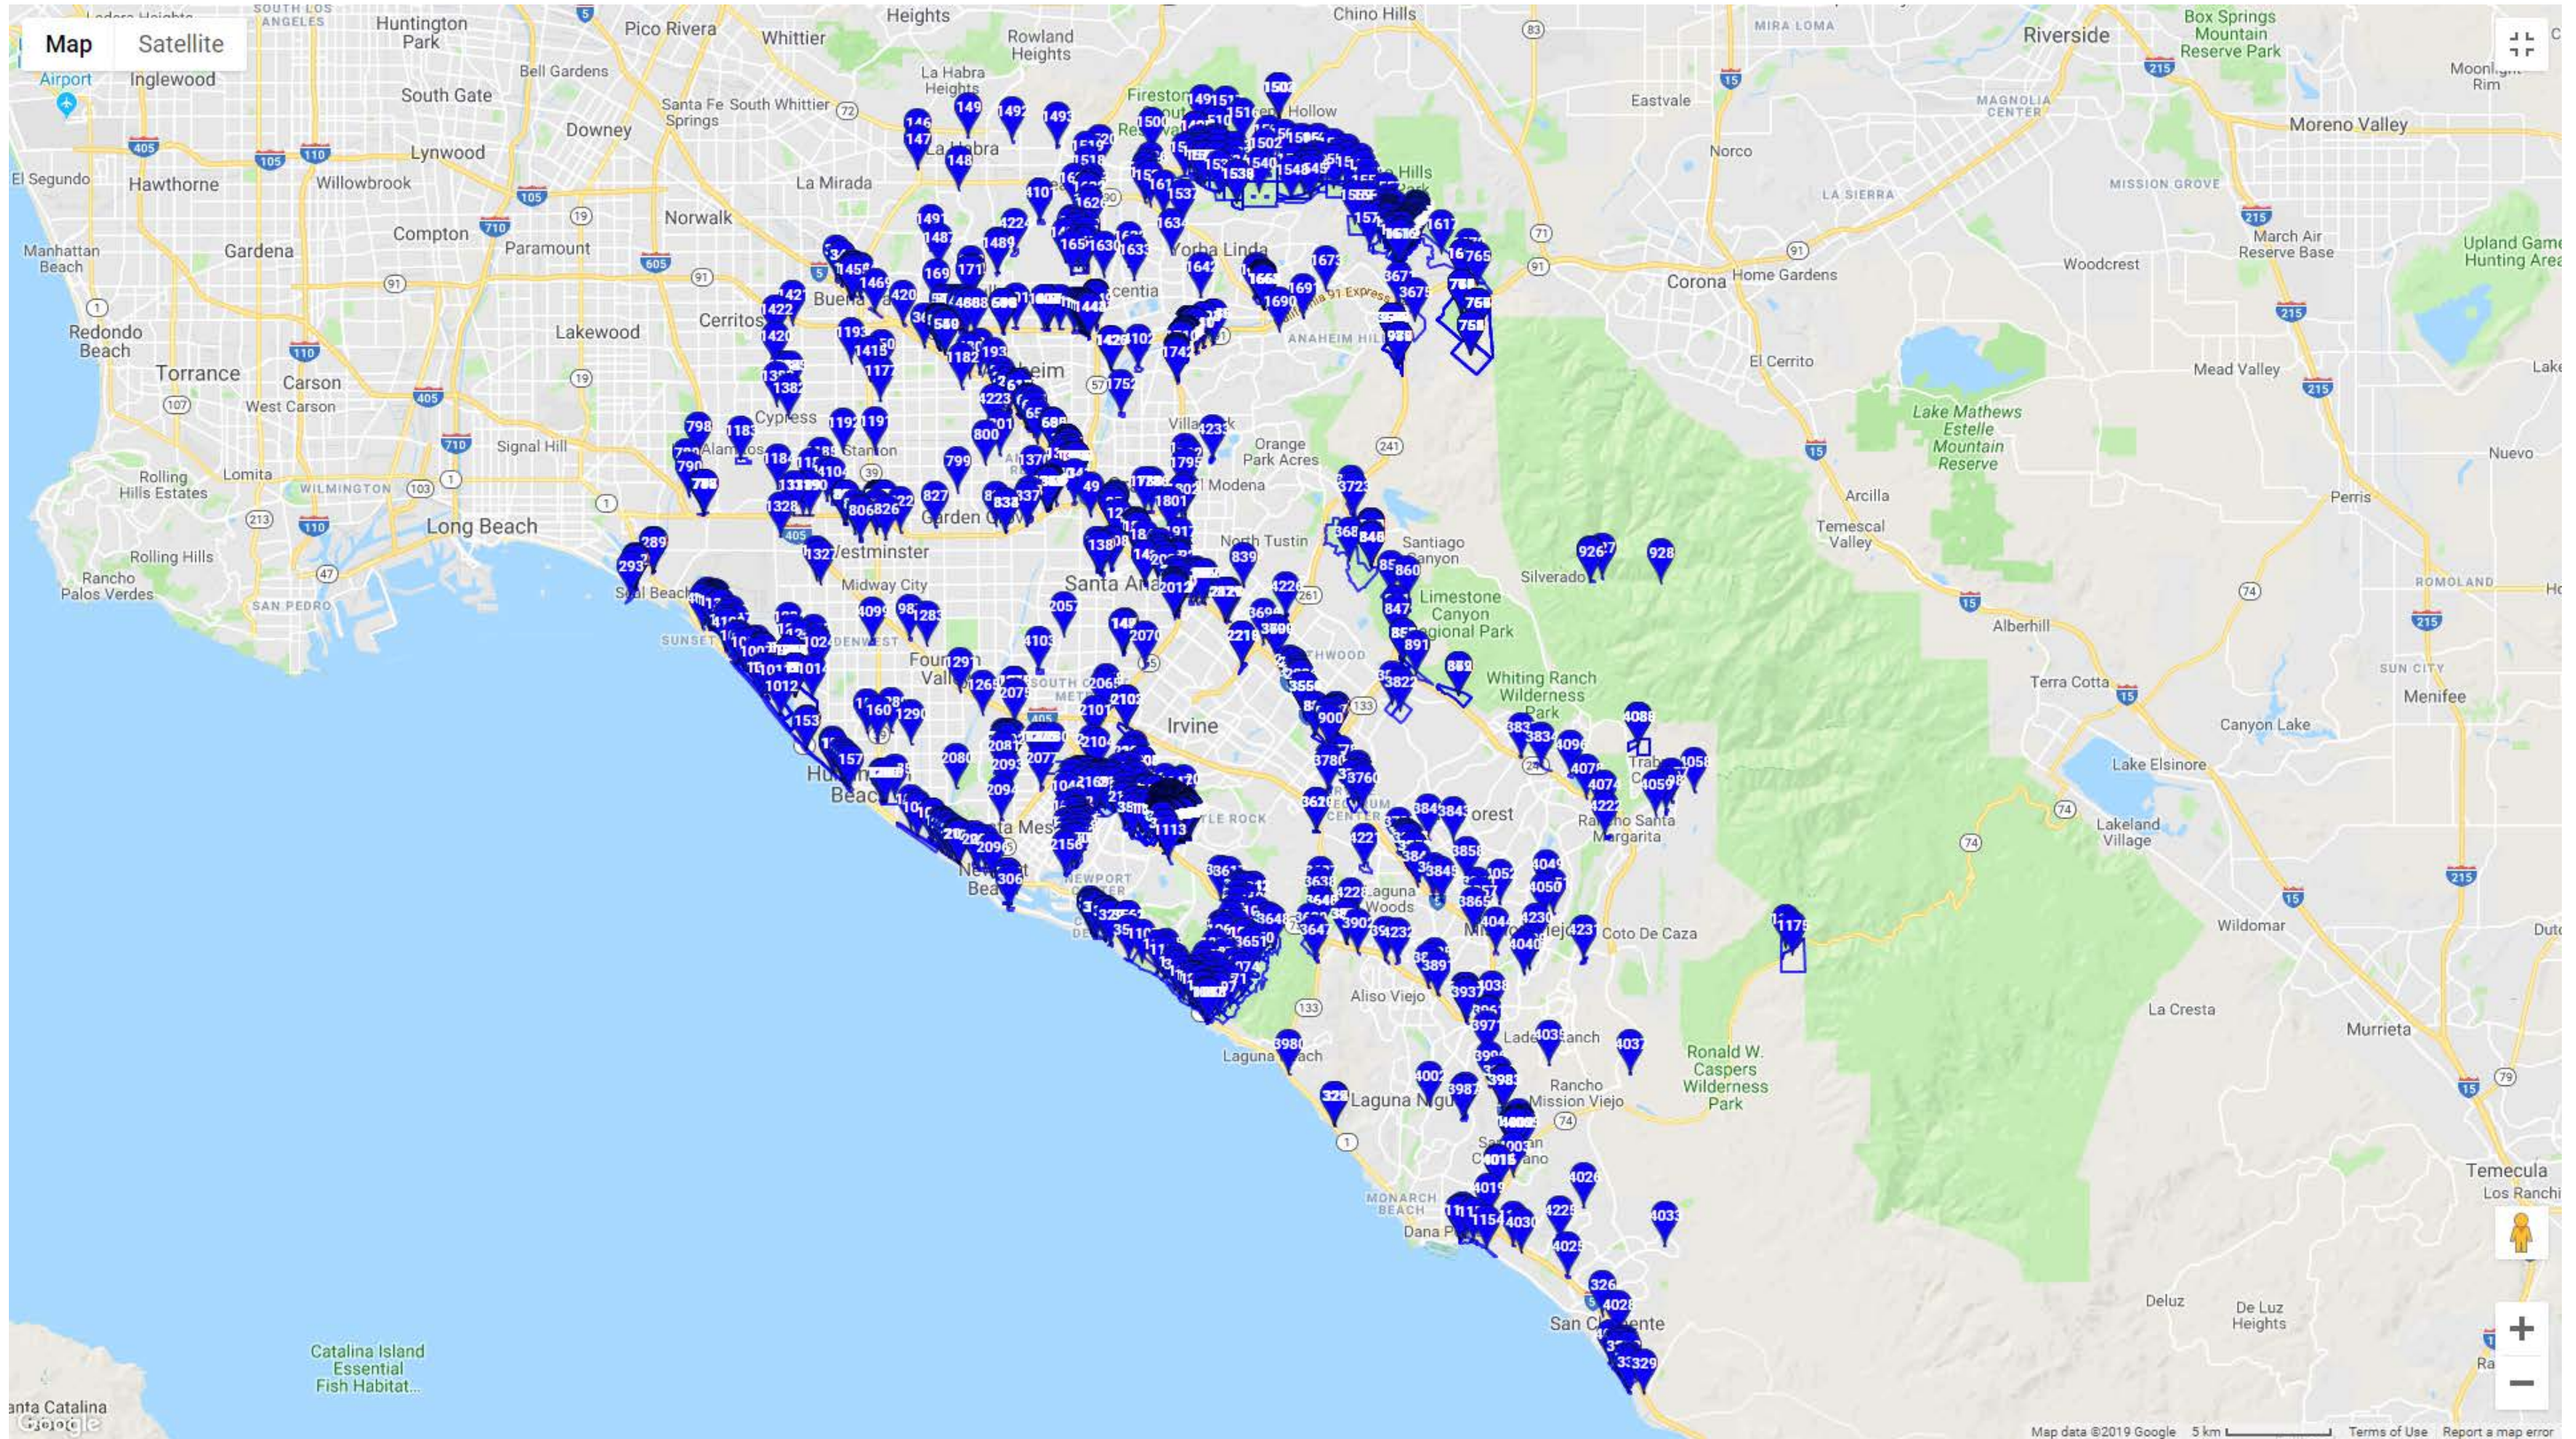

HUMBOLDT COUNTY

IMPERIAL COUNTY

INYO COUNTY

LAKE COUNTY

LASSEN COUNTY

MADERA COUNTY

MARIN COUNTY

MARIPOSA COUNTY

MENDOCINO COUNTY

MERCED COUNTY

MODOC COUNTY

MONO COUNTY

MONTEREY COUNTY

NAPA COUNTY

NEVADA COUNTY

ORANGE COUNTY

SHASTA COUNTY

SIERRA COUNTY

SISKIYOU COUNTY

SOLANO COUNTY

SONOMA COUNTY

STANISLAUS COUNTY

SUTTER COUNTY

TEHAMA COUNTY

TRINITY COUNTY

TUOLUMNE COUNTY

YUBA COUNTY