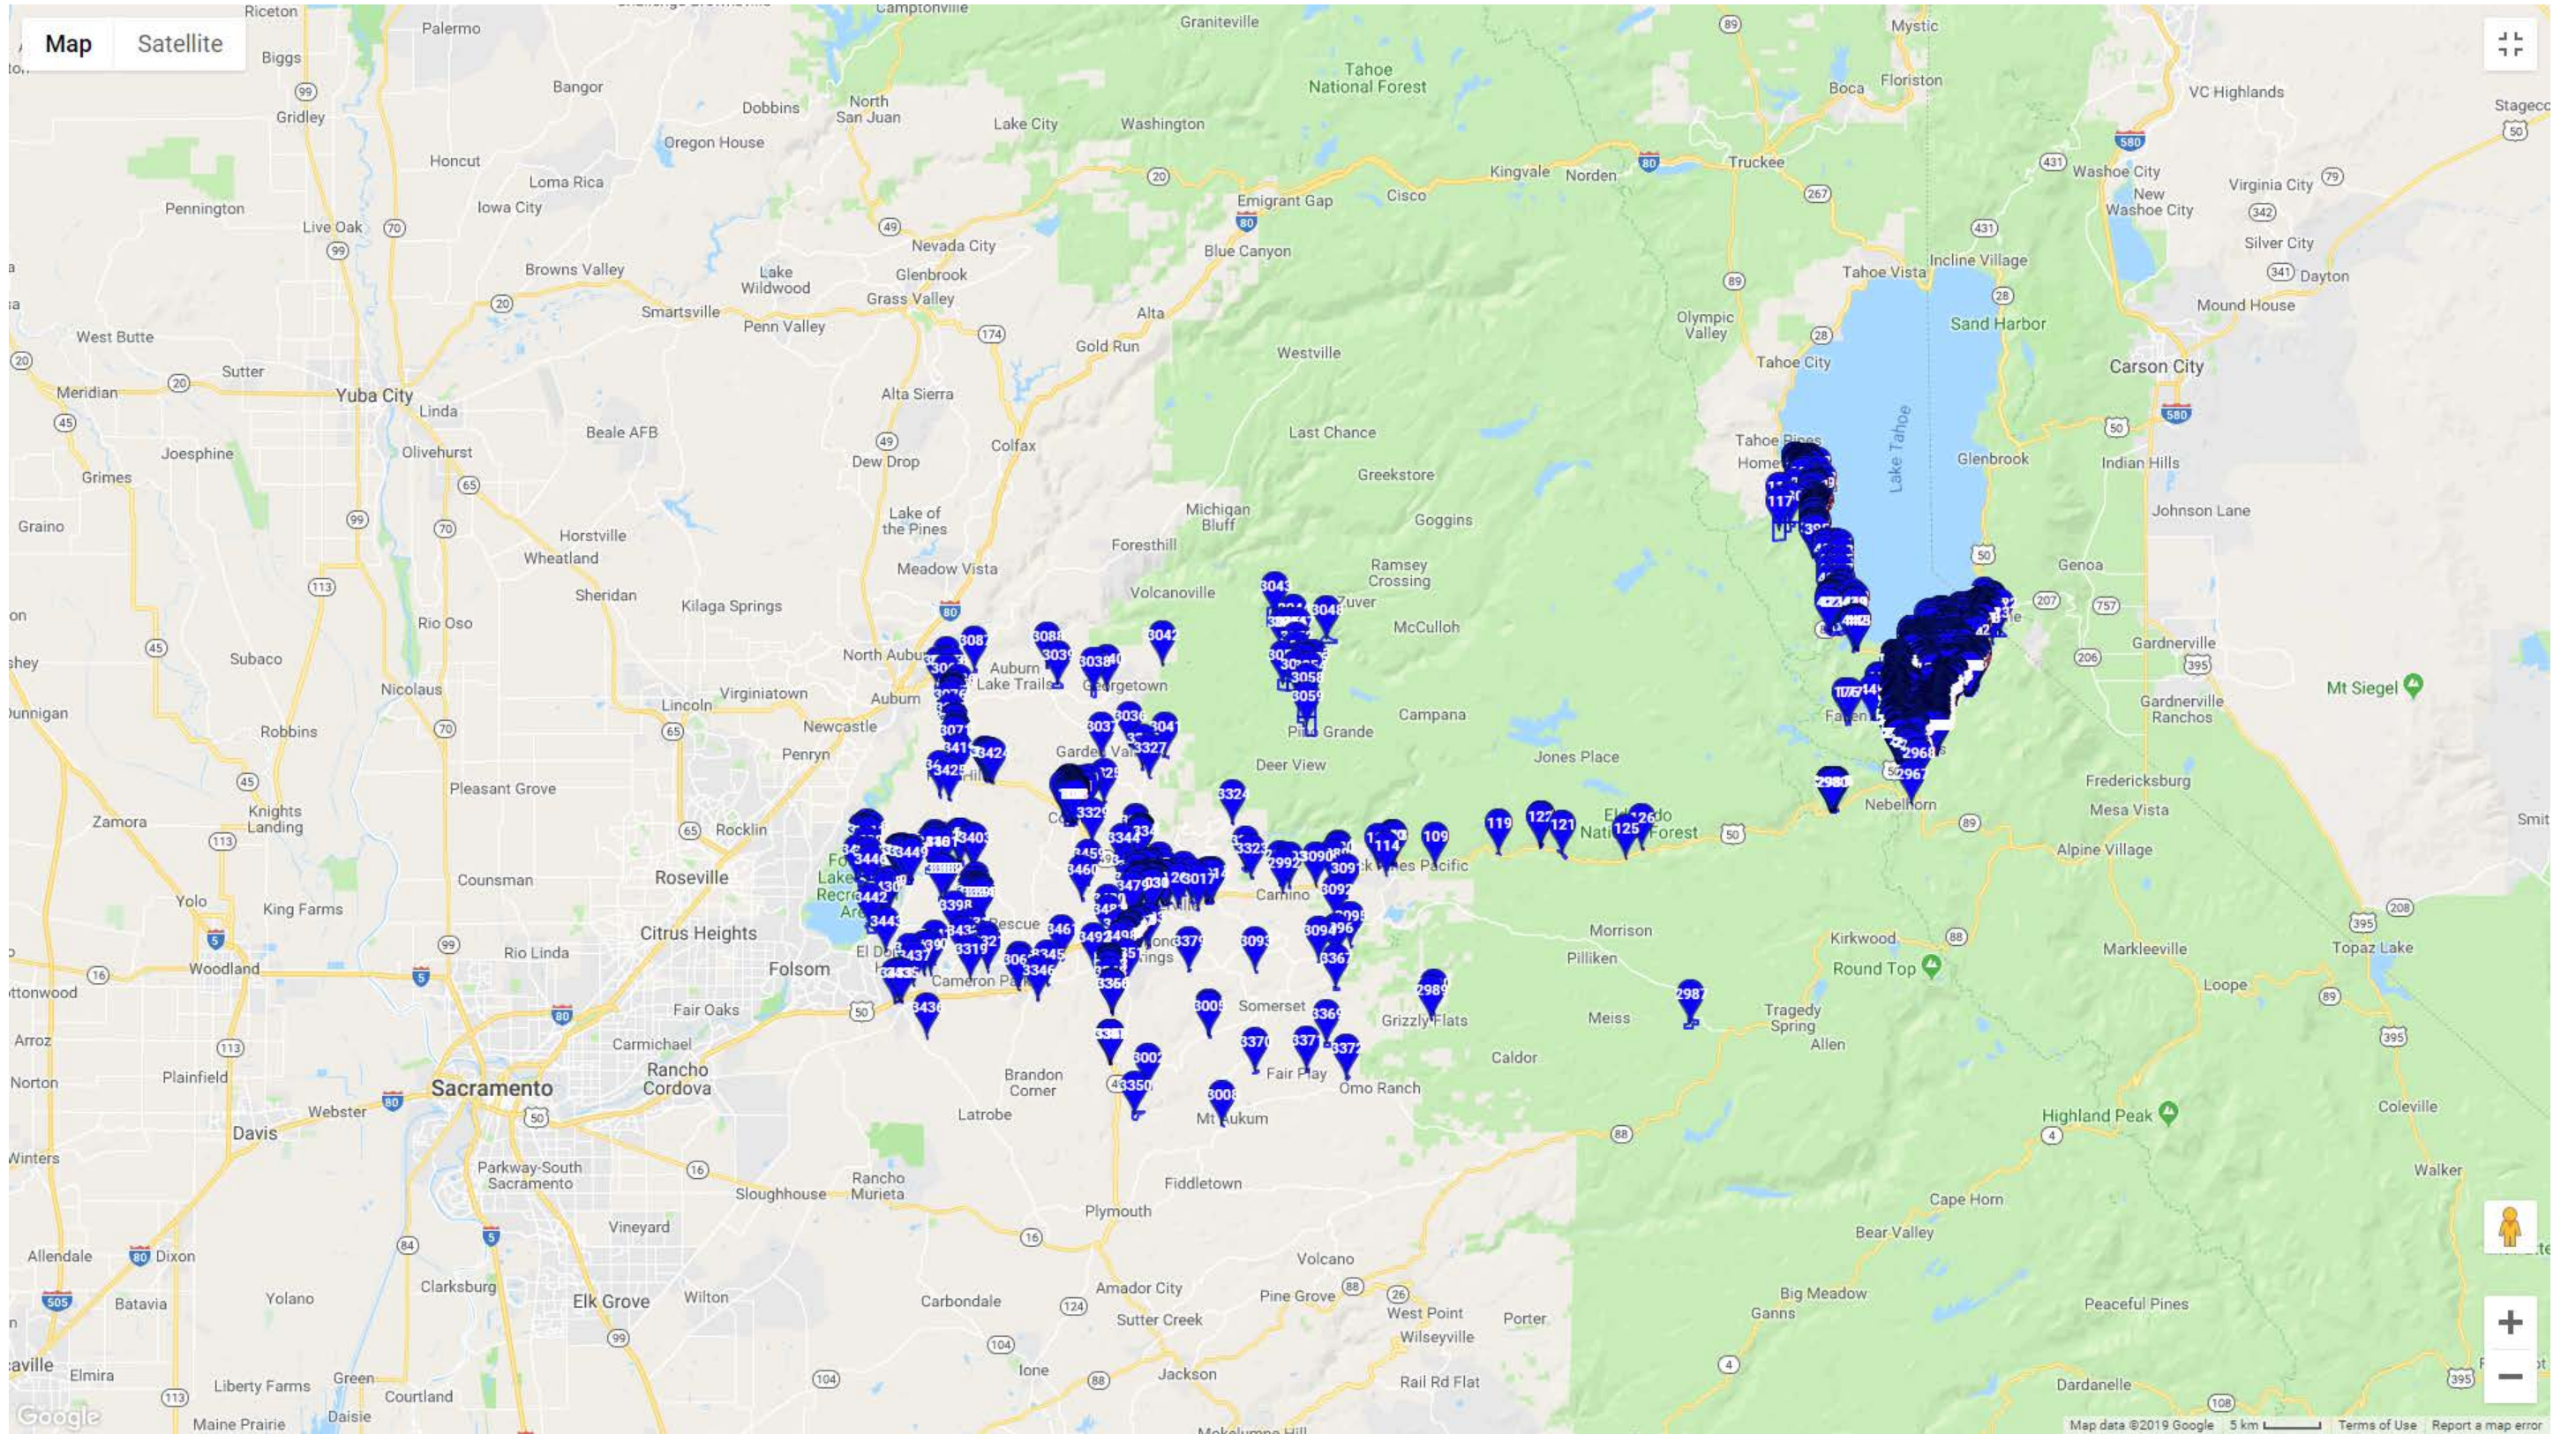

ALAMEDA COUNTY

AMADOR COUNTY

BUTTE COUNTY

COLUSA COUNTY

CONTRA COSTA COUNTY

DEL NORTE COUNTY

EL DORADO COUNTY

GLENN COUNTY

HUMBOLDT COUNTY

IMPERIAL COUNTY

INYO COUNTY

LAKE COUNTY

LASSEN COUNTY

MADERA COUNTY

MARIN COUNTY

MARIPOSA COUNTY

MENDOCINO COUNTY

MERCED COUNTY

MODOC COUNTY

MONO COUNTY

MONTEREY COUNTY

NAPA COUNTY

NEVADA COUNTY

ORANGE COUNTY

TRINITY COUNTY

TUOLUMNE COUNTY

YUBA COUNTY