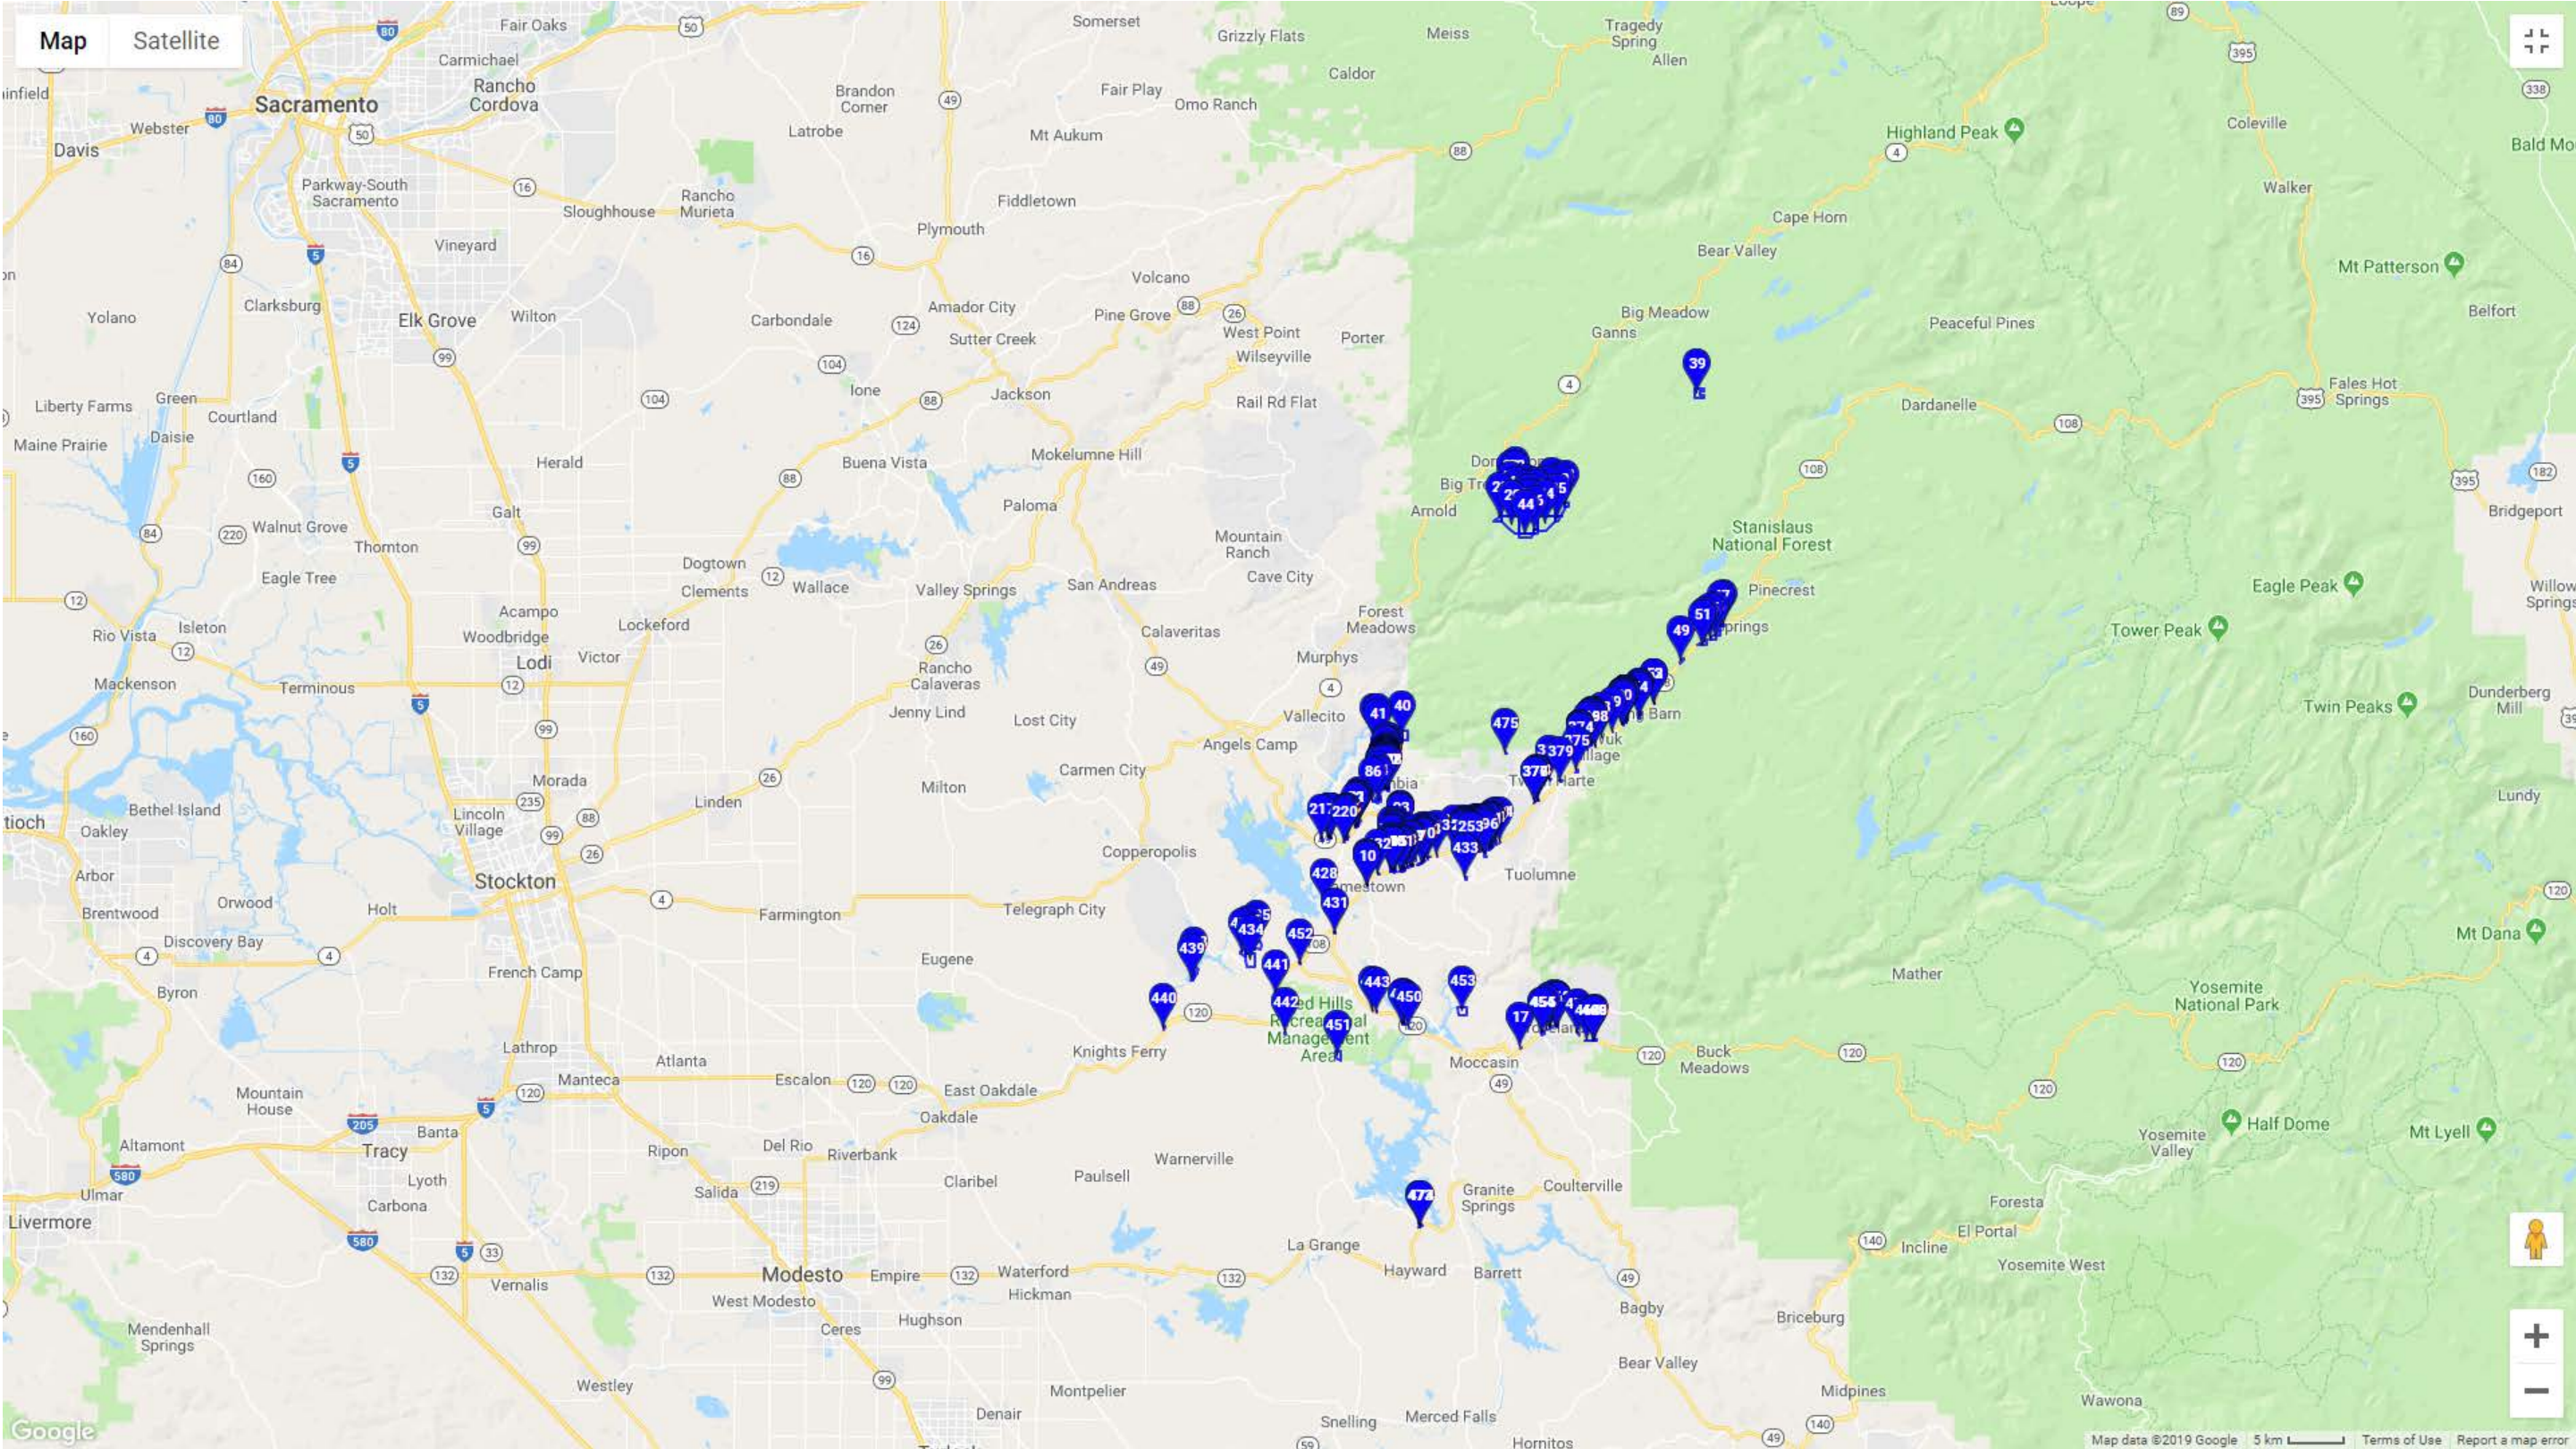

HUMBOLDT COUNTY

IMPERIAL COUNTY

INYO COUNTY

LAKE COUNTY

LASSEN COUNTY

MADERA COUNTY

MARIN COUNTY

MARIPOSA COUNTY

PLUMAS COUNTY

RIVERSIDE COUNTY

SAN BENITO COUNTY

SAN DIEGO COUNTY

SAN FRANCISCO COUNTY

SAN MATEO COUNTY

SANTA BARBARA COUNTY

SANTA CLARA COUNTY

SHASTA COUNTY

SIERRA COUNTY

SISKIYOU COUNTY

SOLANO COUNTY

SONOMA COUNTY

STANISLAUS COUNTY

SUTTER COUNTY

TEHAMA COUNTY

TRINITY COUNTY

TUOLUMNE COUNTY

YUBA COUNTY