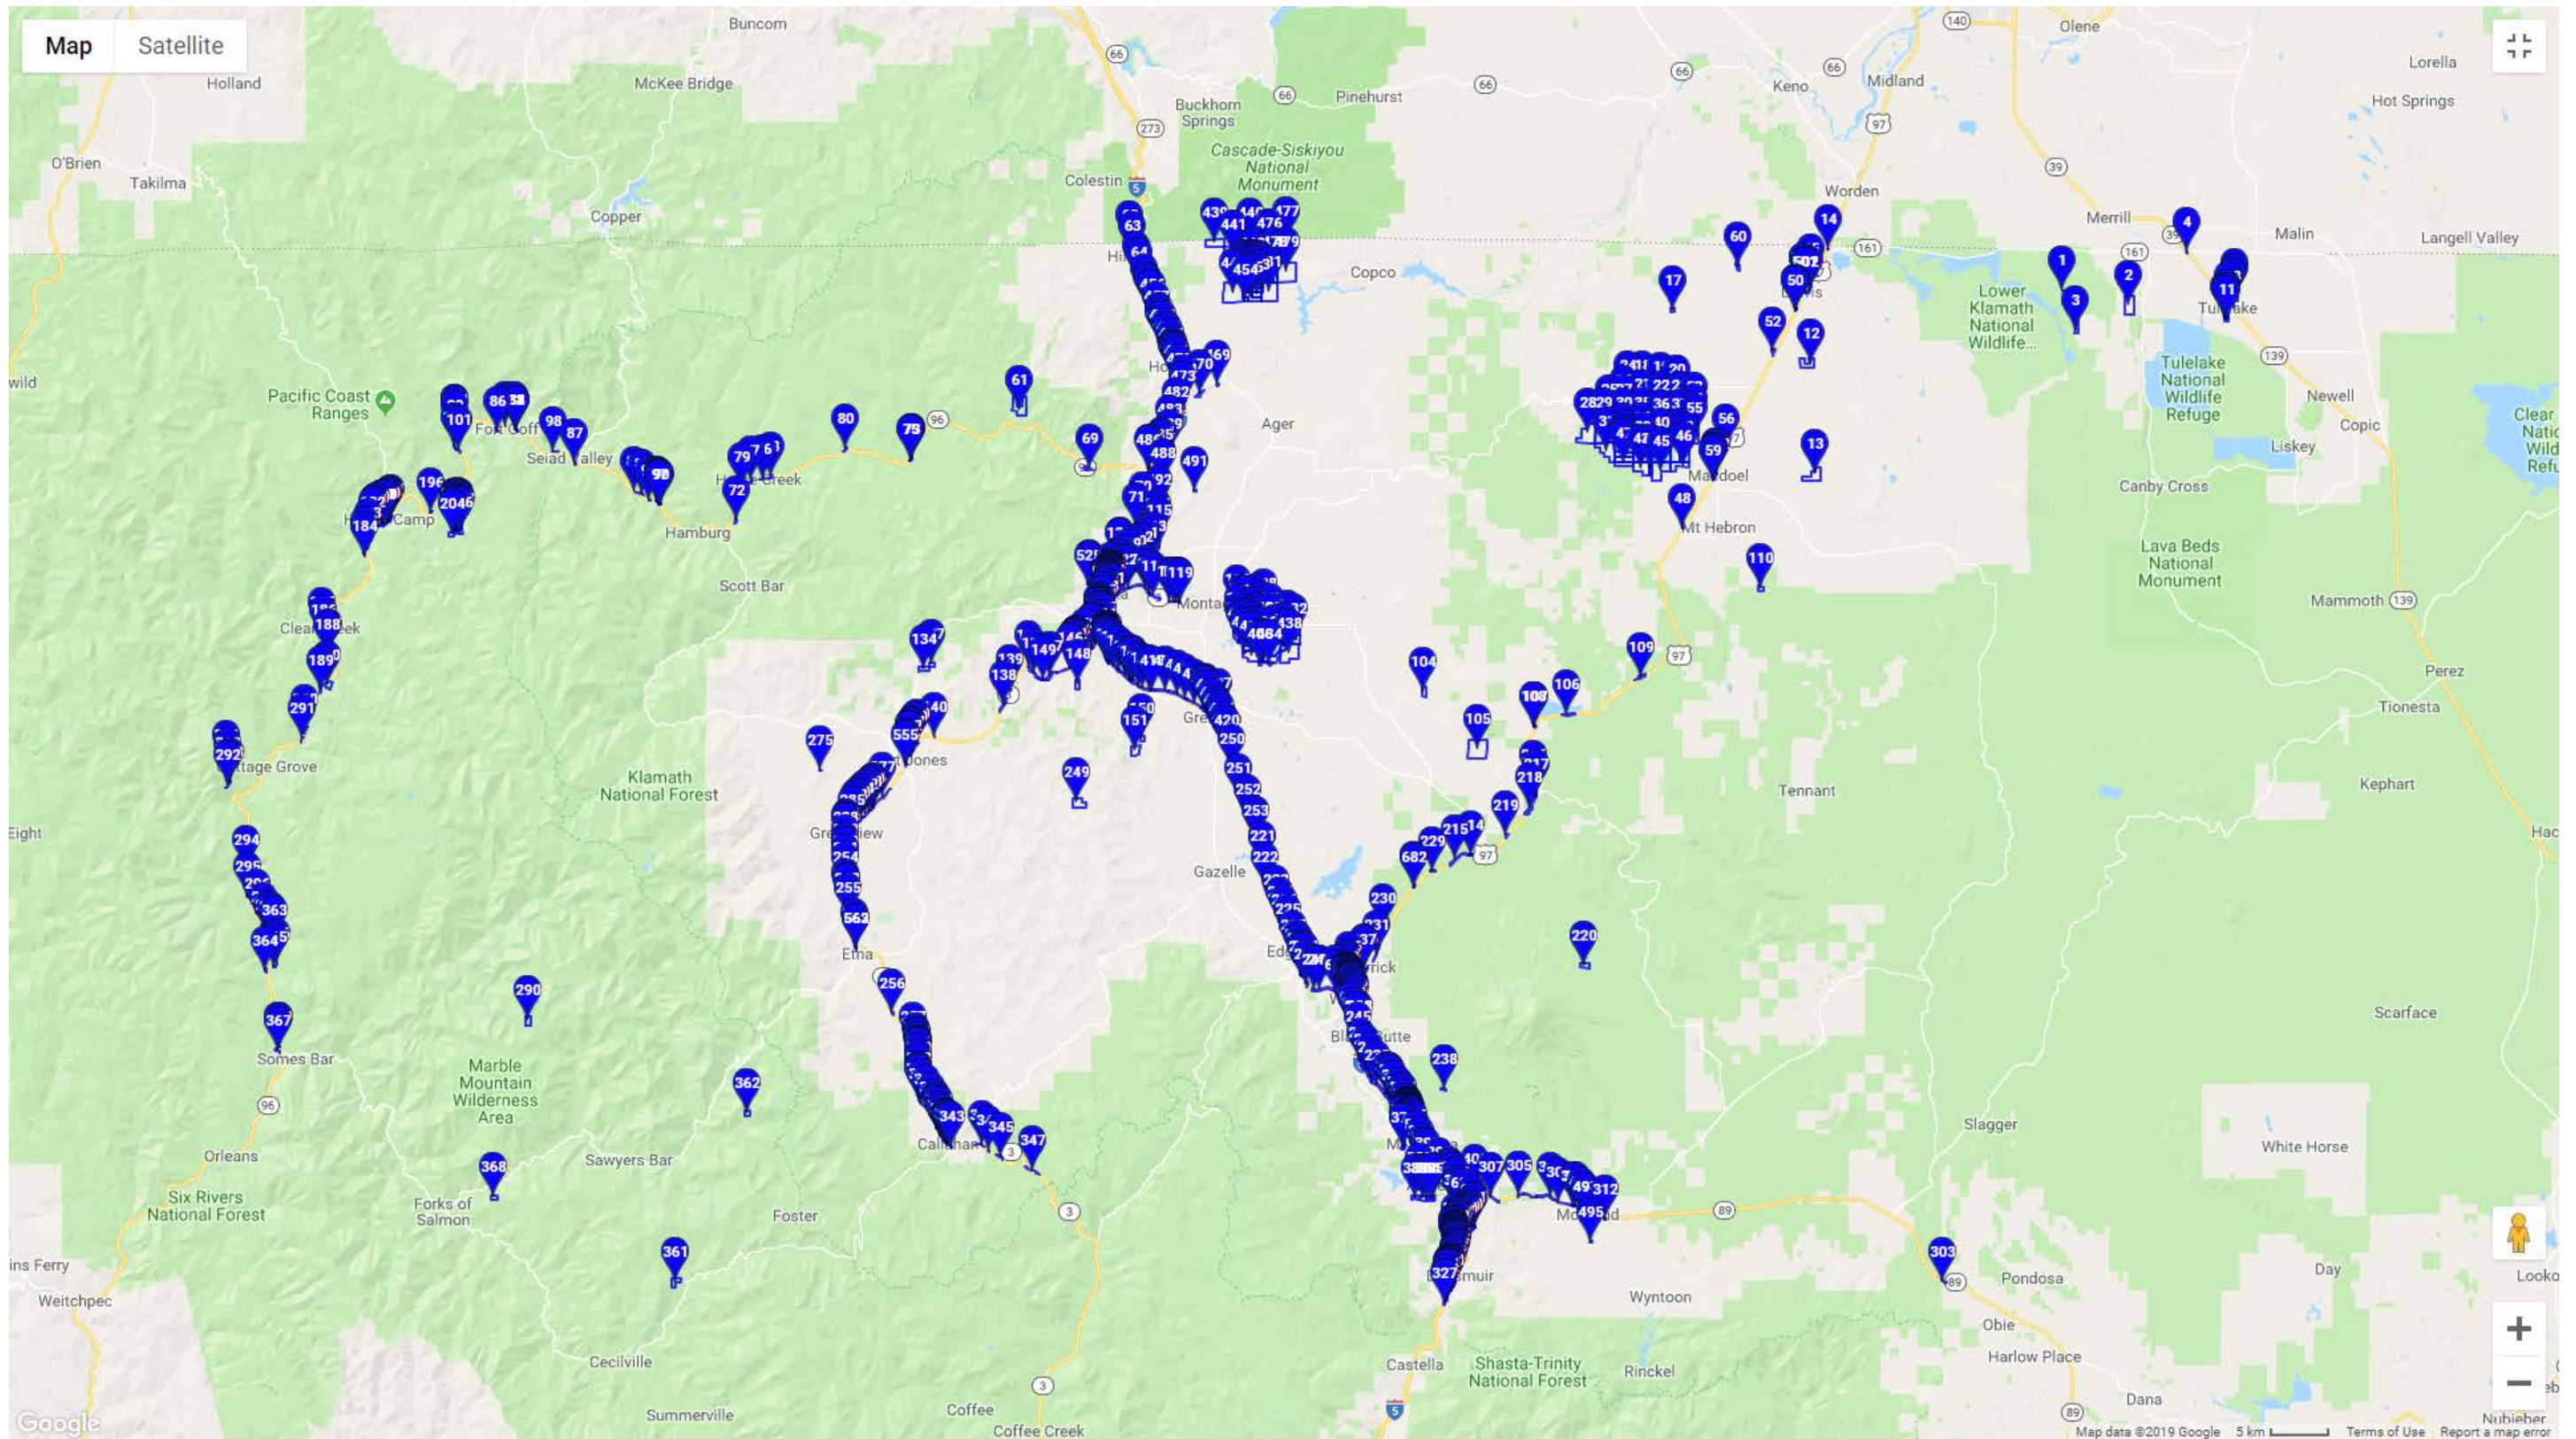

MENDOCINO COUNTY

MERCED COUNTY

MODOC COUNTY

MONO COUNTY

MONTEREY COUNTY

NAPA COUNTY

NEVADA COUNTY

ORANGE COUNTY

PLUMAS COUNTY

RIVERSIDE COUNTY

SAN BENITO COUNTY

SAN DIEGO COUNTY

SAN FRANCISCO COUNTY

SAN MATEO COUNTY

SANTA BARBARA COUNTY

SANTA CLARA COUNTY

SHASTA COUNTY

SIERRA COUNTY

SISKIYOU COUNTY

SOLANO COUNTY

SONOMA COUNTY

STANISLAUS COUNTY

SUTTER COUNTY

TEHAMA COUNTY

TRINITY COUNTY

TUOLUMNE COUNTY

YUBA COUNTY