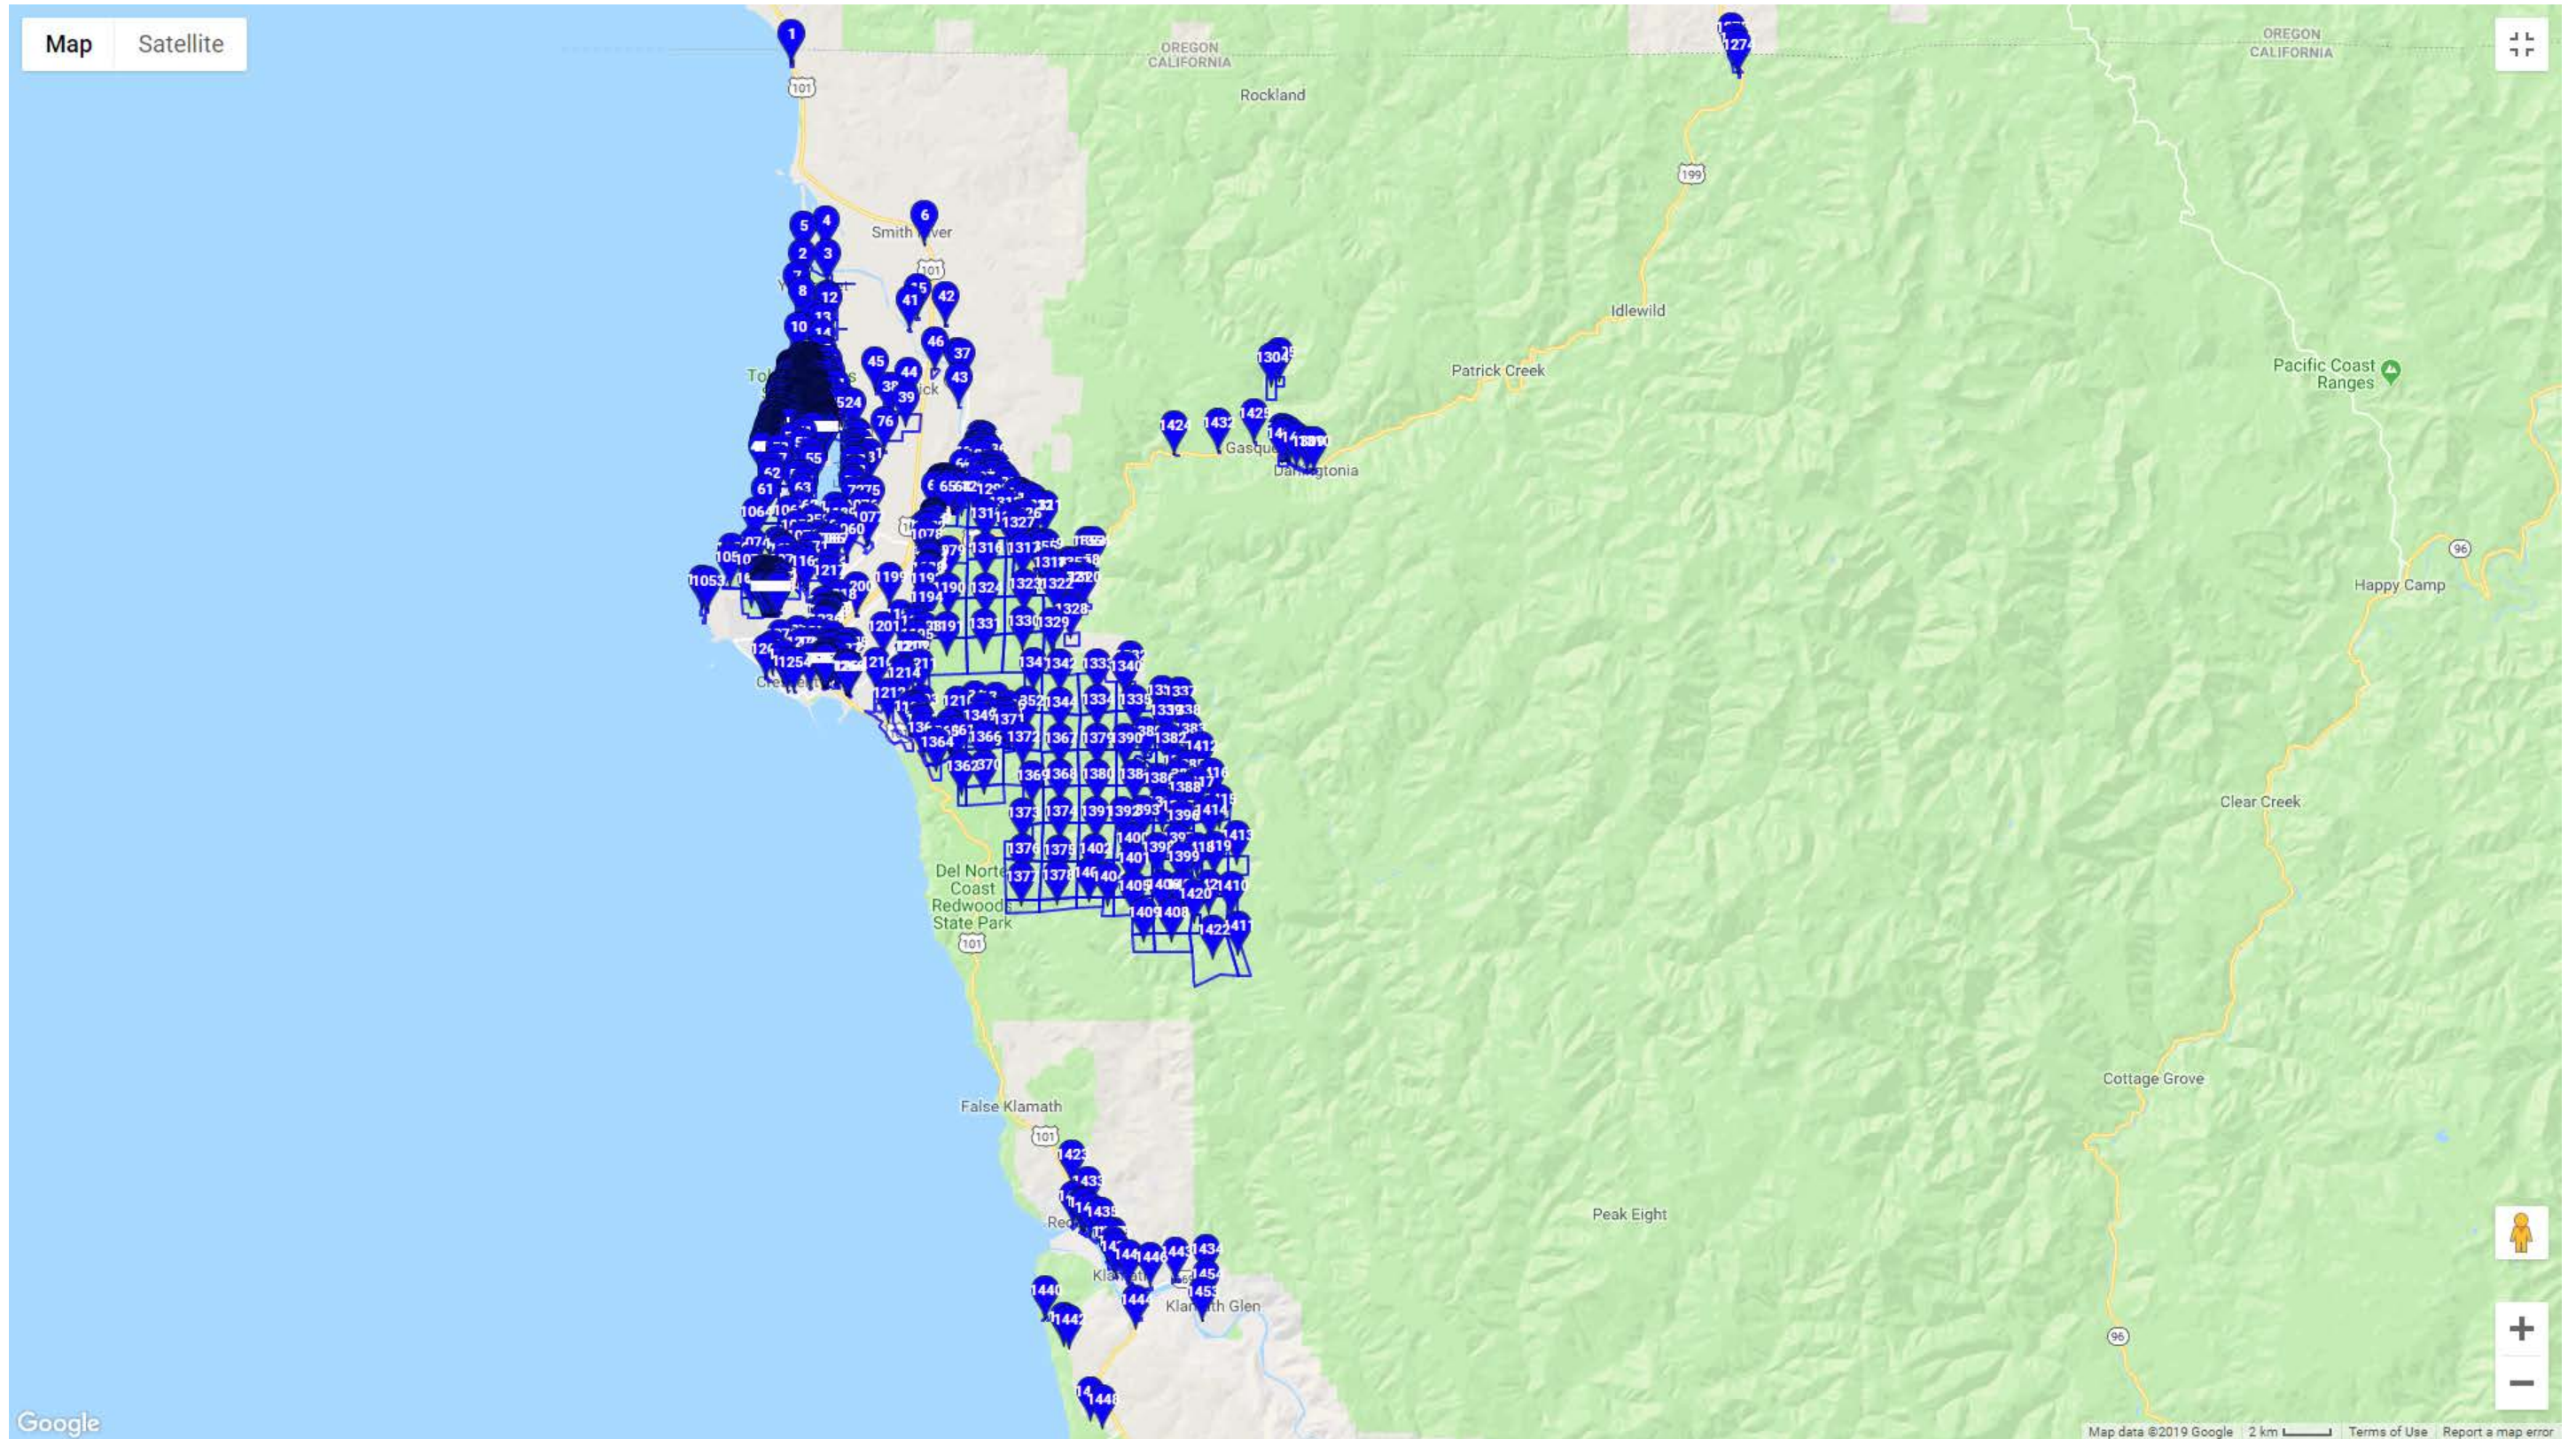

ALAMEDA COUNTY

AMADOR COUNTY

BUTTE COUNTY

COLUSA COUNTY

CONTRA COSTA COUNTY

DEL NORTE COUNTY

EL DORADO COUNTY

GLENN COUNTY

HUMBOLDT COUNTY

IMPERIAL COUNTY

INYO COUNTY

LAKE COUNTY

LASSEN COUNTY

MADERA COUNTY

MARIN COUNTY

MARIPOSA COUNTY

MENDOCINO COUNTY

MERCED COUNTY

MODOC COUNTY

MONO COUNTY

MONTEREY COUNTY

NAPA COUNTY

NEVADA COUNTY

ORANGE COUNTY

TRINITY COUNTY

TUOLUMNE COUNTY

YUBA COUNTY