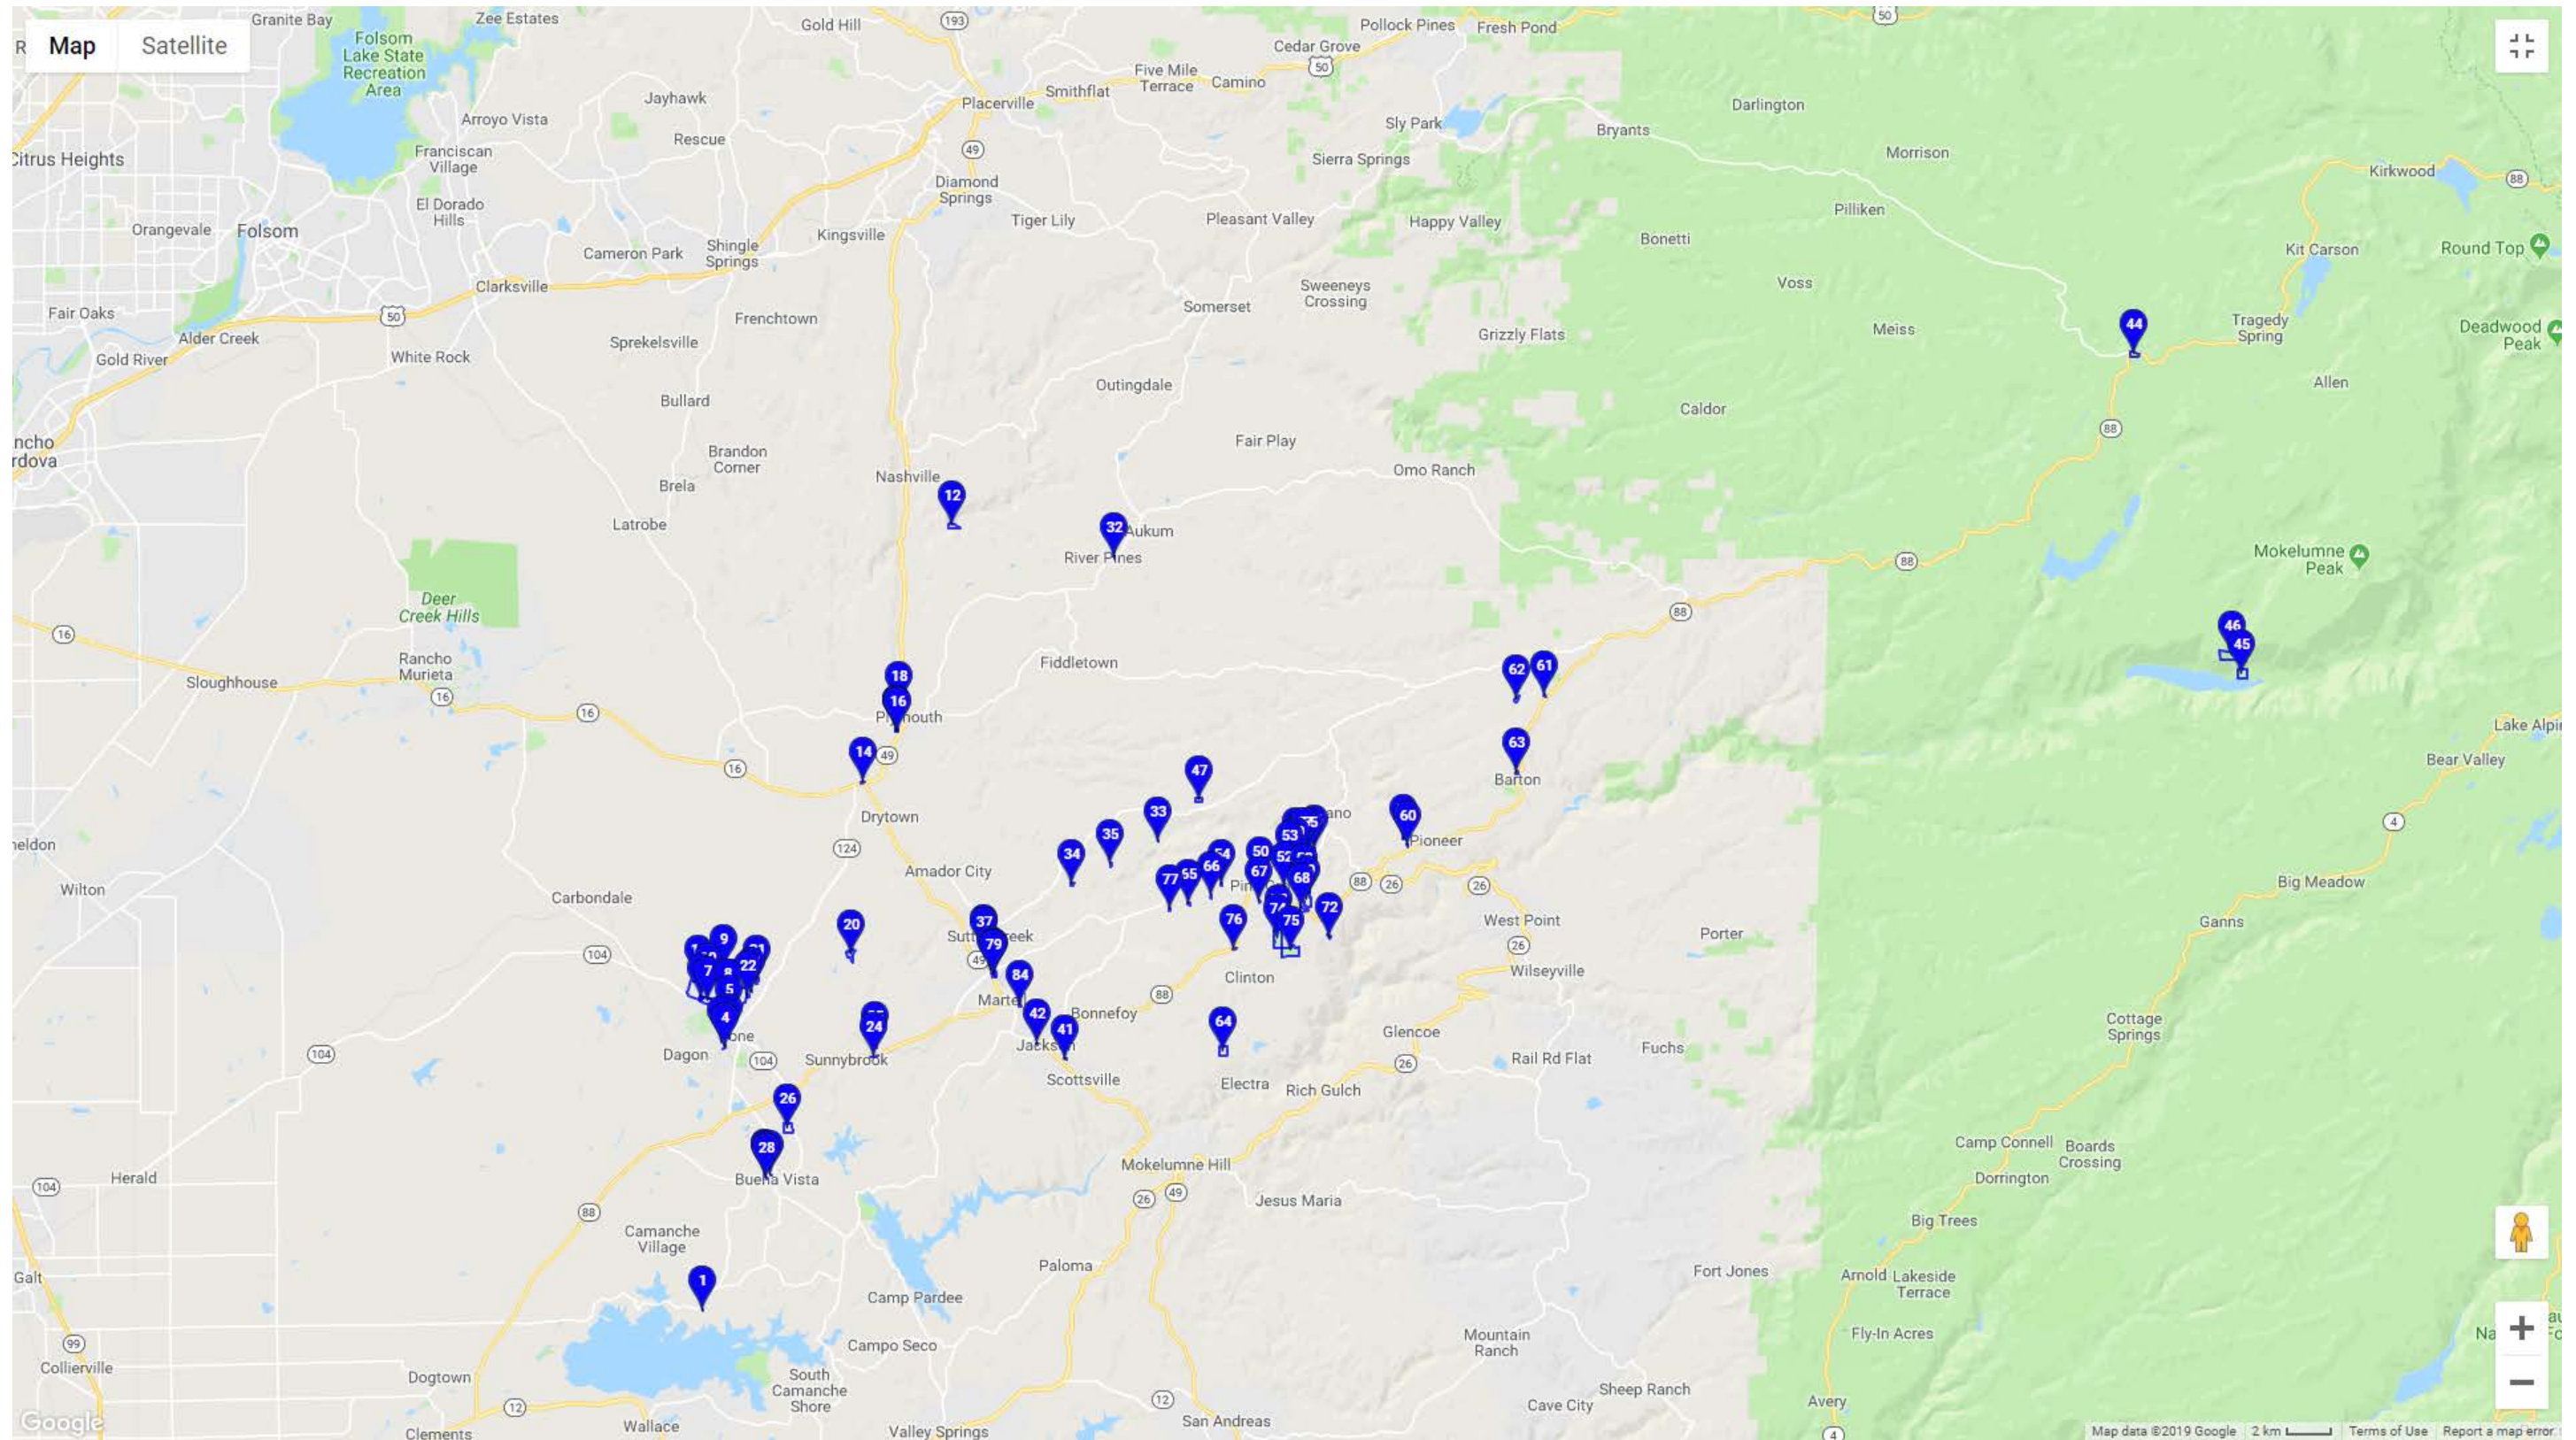

ALAMEDA COUNTY

AMADOR COUNTY

BUTTE COUNTY

COLUSA COUNTY

CONTRA COSTA COUNTY

DEL NORTE COUNTY

EL DORADO COUNTY

GLENN COUNTY

HUMBOLDT COUNTY

IMPERIAL COUNTY

INYO COUNTY

LAKE COUNTY

LASSEN COUNTY

MADERA COUNTY

MARIN COUNTY

MARIPOSA COUNTY

MENDOCINO COUNTY

MERCED COUNTY

MODOC COUNTY

MONO COUNTY

MONTEREY COUNTY

NAPA COUNTY

NEVADA COUNTY

ORANGE COUNTY

TRINITY COUNTY

TUOLUMNE COUNTY

YUBA COUNTY