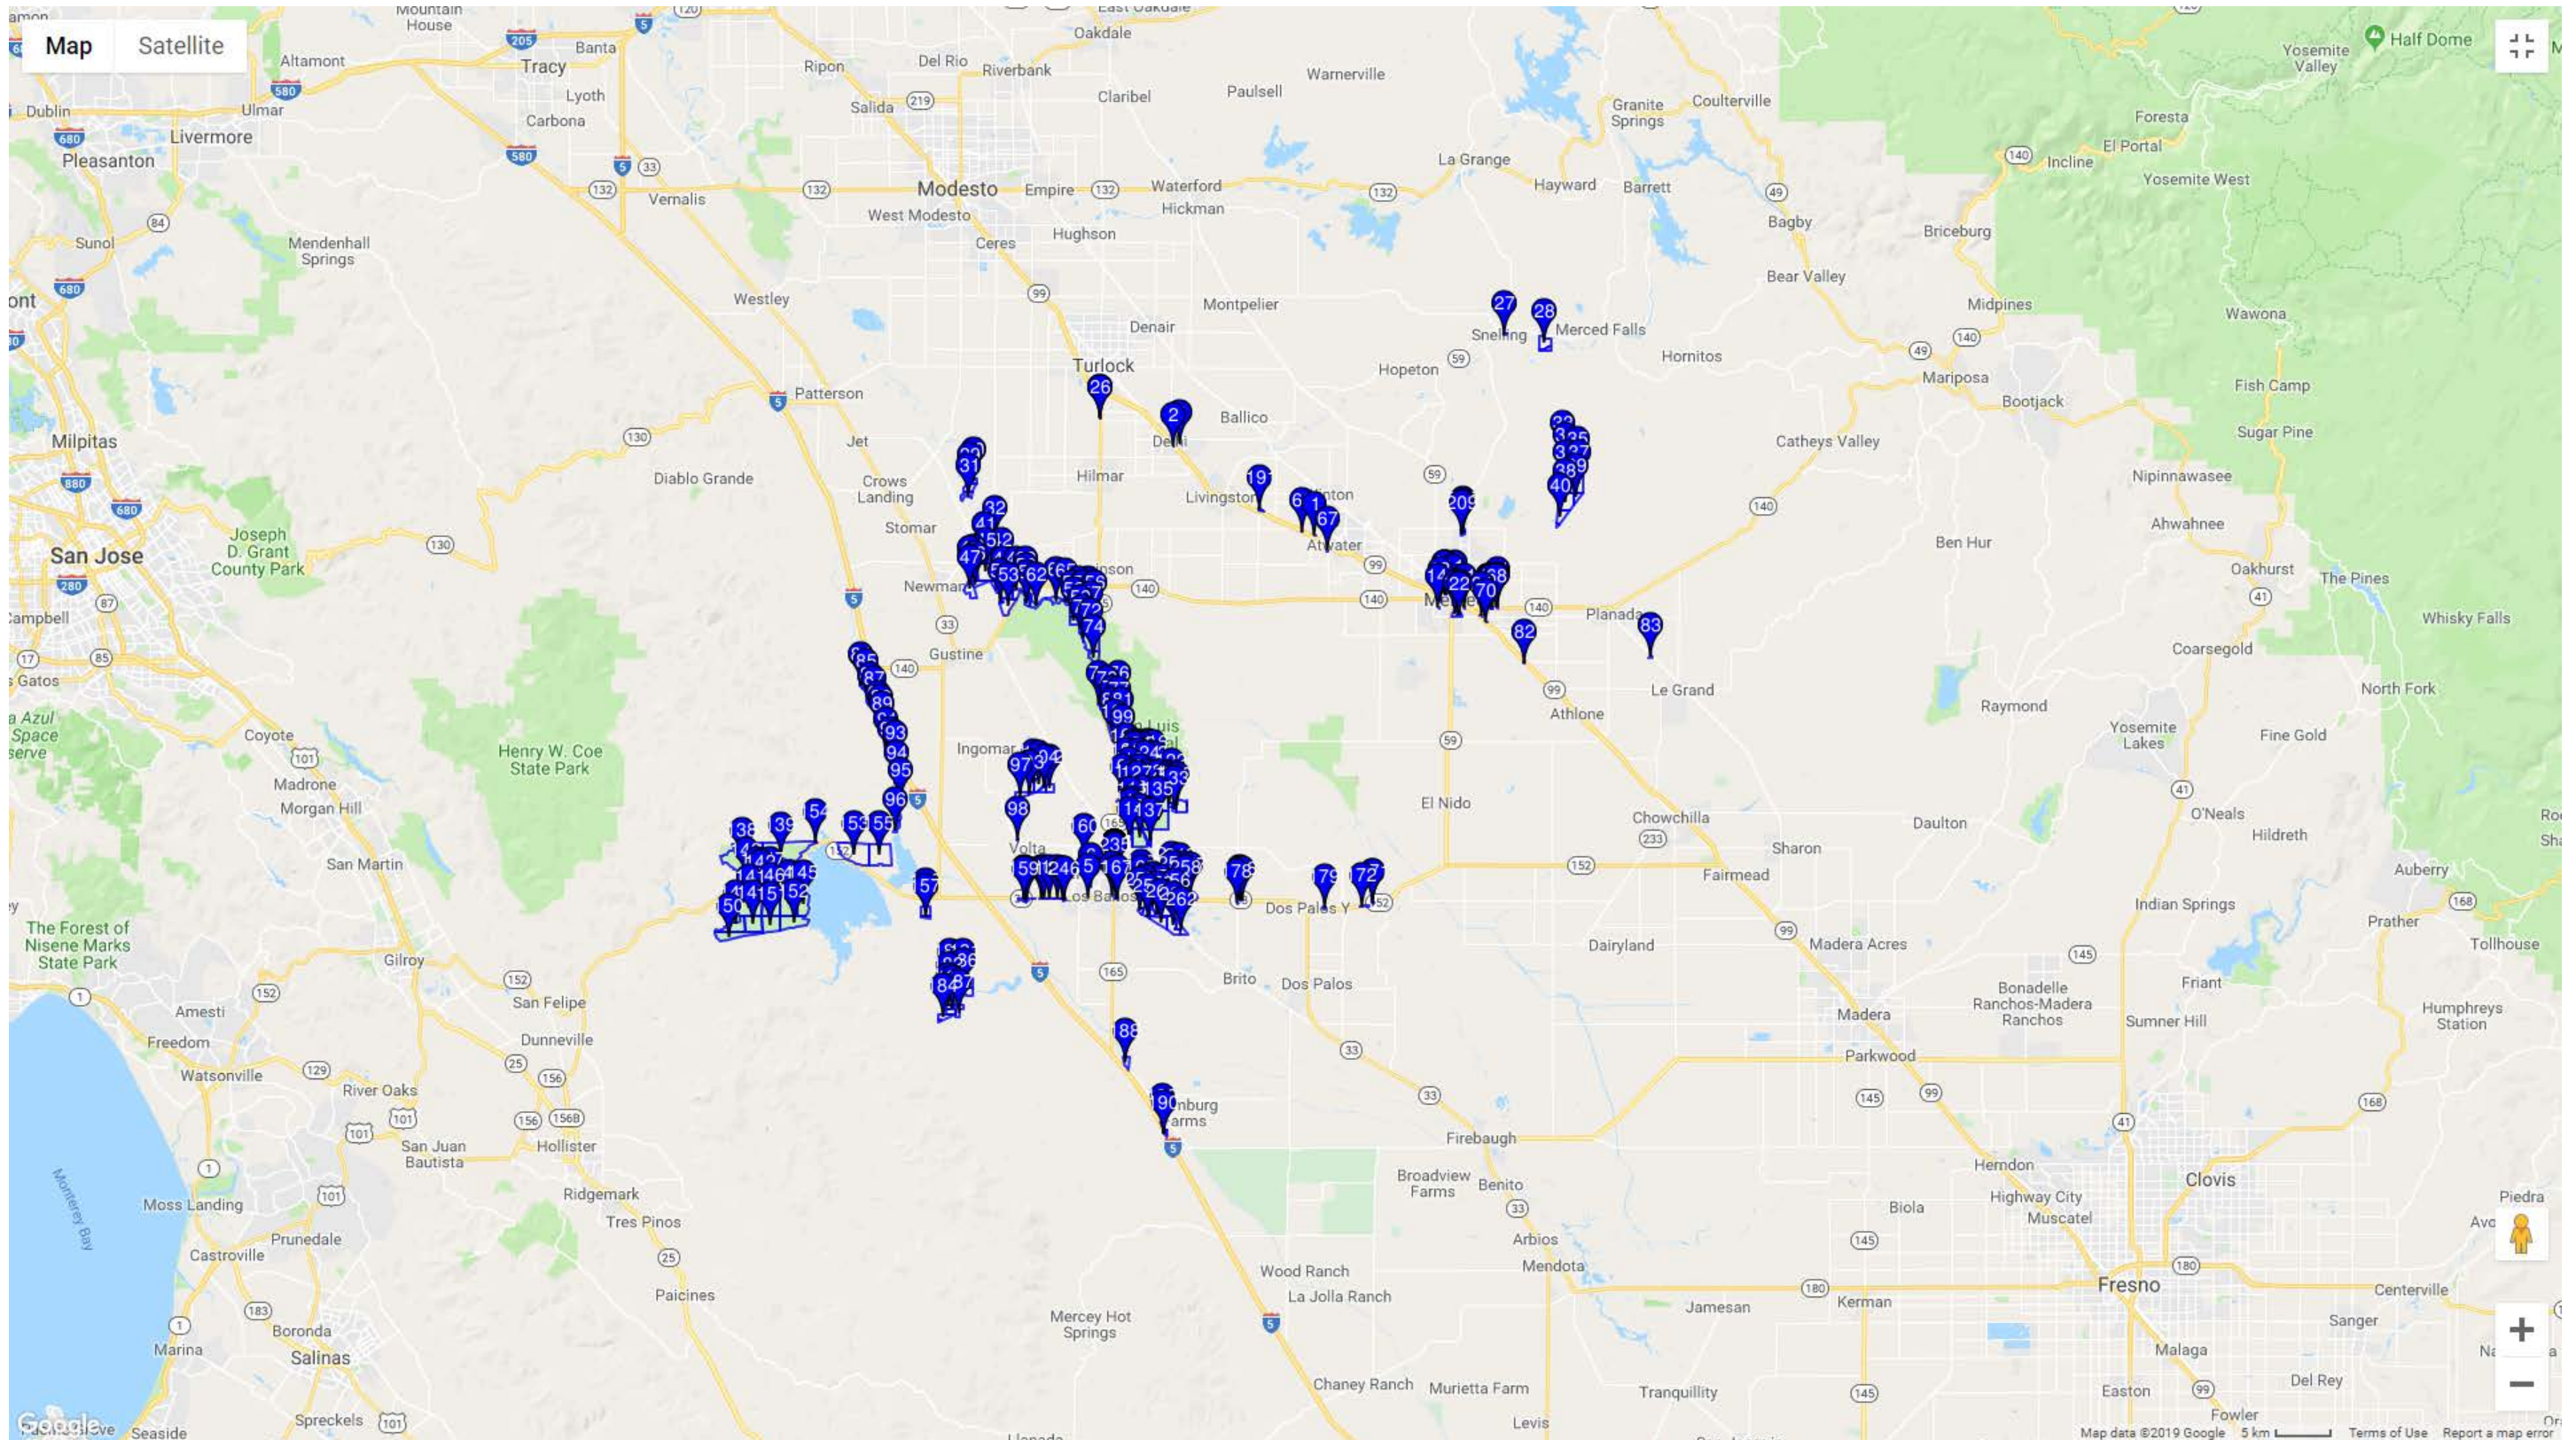

ALAMEDA COUNTY

AMADOR COUNTY

BUTTE COUNTY

COLUSA COUNTY

CONTRA COSTA COUNTY

DEL NORTE COUNTY

EL DORADO COUNTY

GLENN COUNTY

HUMBOLDT COUNTY

IMPERIAL COUNTY

INYO COUNTY

LAKE COUNTY

LASSEN COUNTY

MADERA COUNTY

MARIN COUNTY

MARIPOSA COUNTY

MENDOCINO COUNTY

MERCED COUNTY

MODOC COUNTY

MONO COUNTY

MONTEREY COUNTY

NAPA COUNTY

NEVADA COUNTY

ORANGE COUNTY

TRINITY COUNTY

TUOLUMNE COUNTY

YUBA COUNTY