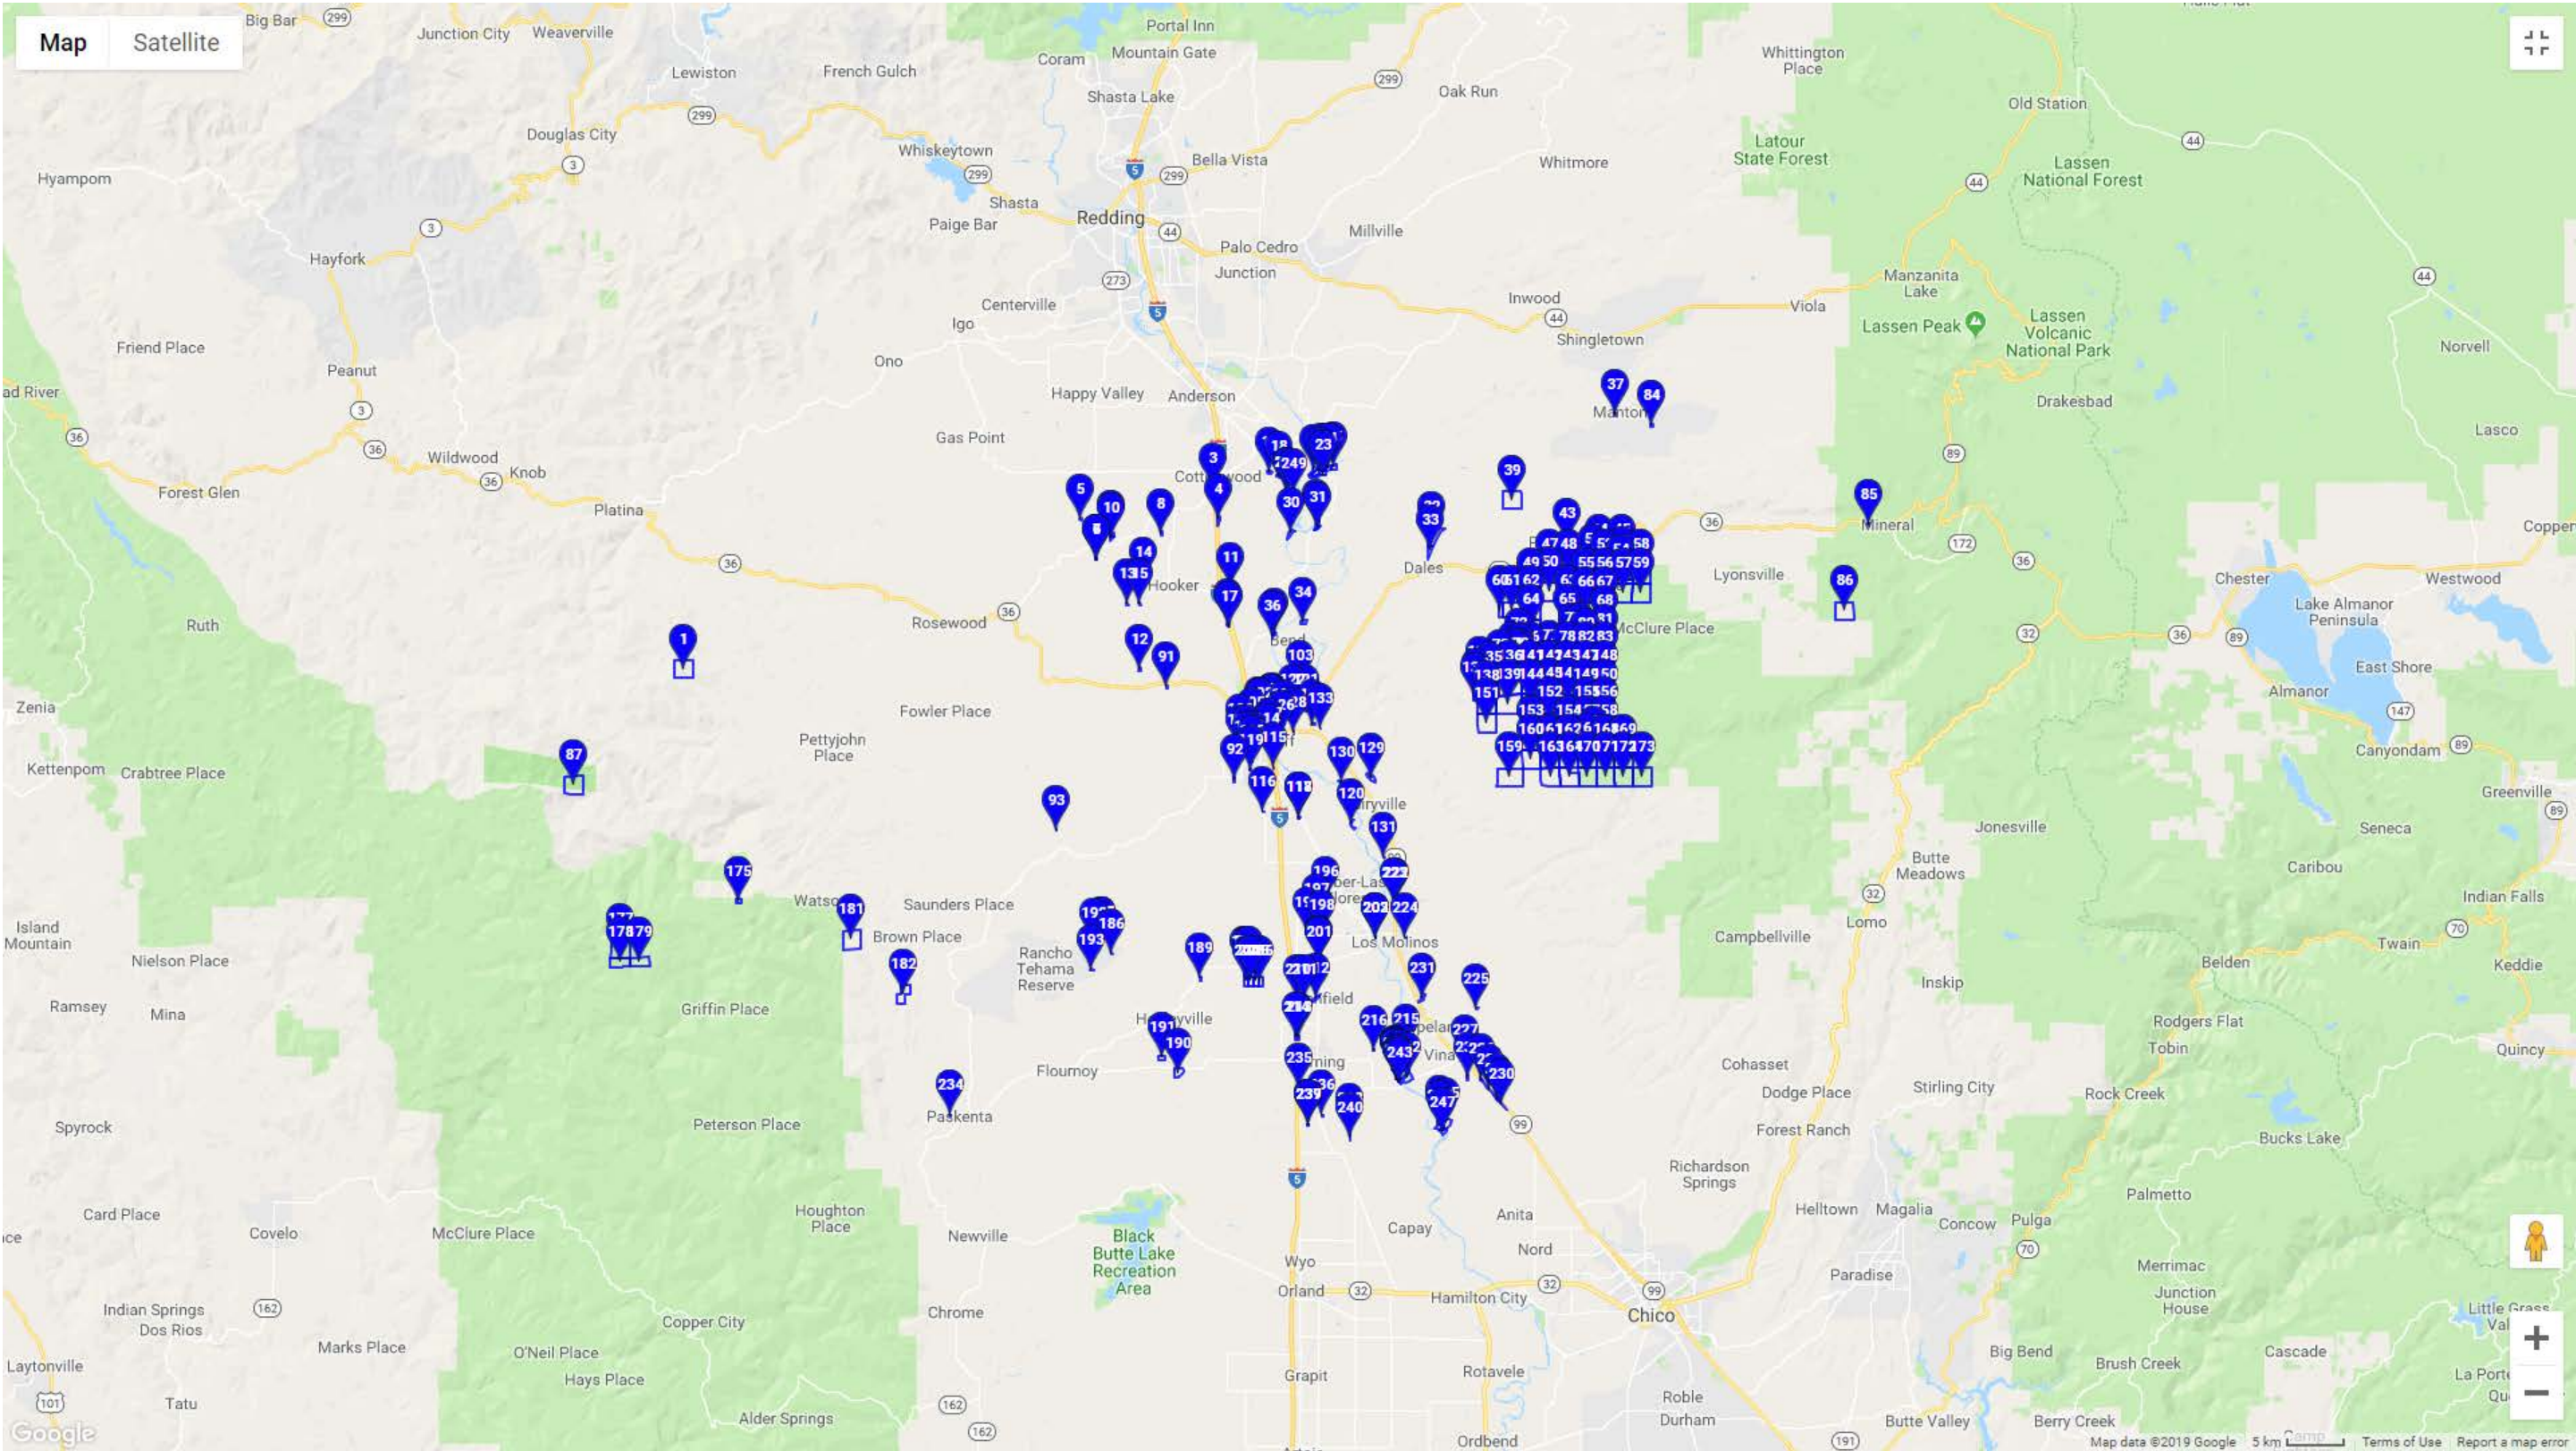

HUMBOLDT COUNTY

IMPERIAL COUNTY

INYO COUNTY

LAKE COUNTY

LASSEN COUNTY

MADERA COUNTY

MARIN COUNTY

MARIPOSA COUNTY

PLUMAS COUNTY

RIVERSIDE COUNTY

SAN BENITO COUNTY

SAN DIEGO COUNTY

SAN FRANCISCO COUNTY

SAN MATEO COUNTY

SANTA BARBARA COUNTY

SANTA CLARA COUNTY

SHASTA COUNTY

SIERRA COUNTY

SISKIYOU COUNTY

SOLANO COUNTY

SONOMA COUNTY

STANISLAUS COUNTY

SUTTER COUNTY

TEHAMA COUNTY

TRINITY COUNTY

TUOLUMNE COUNTY

YUBA COUNTY