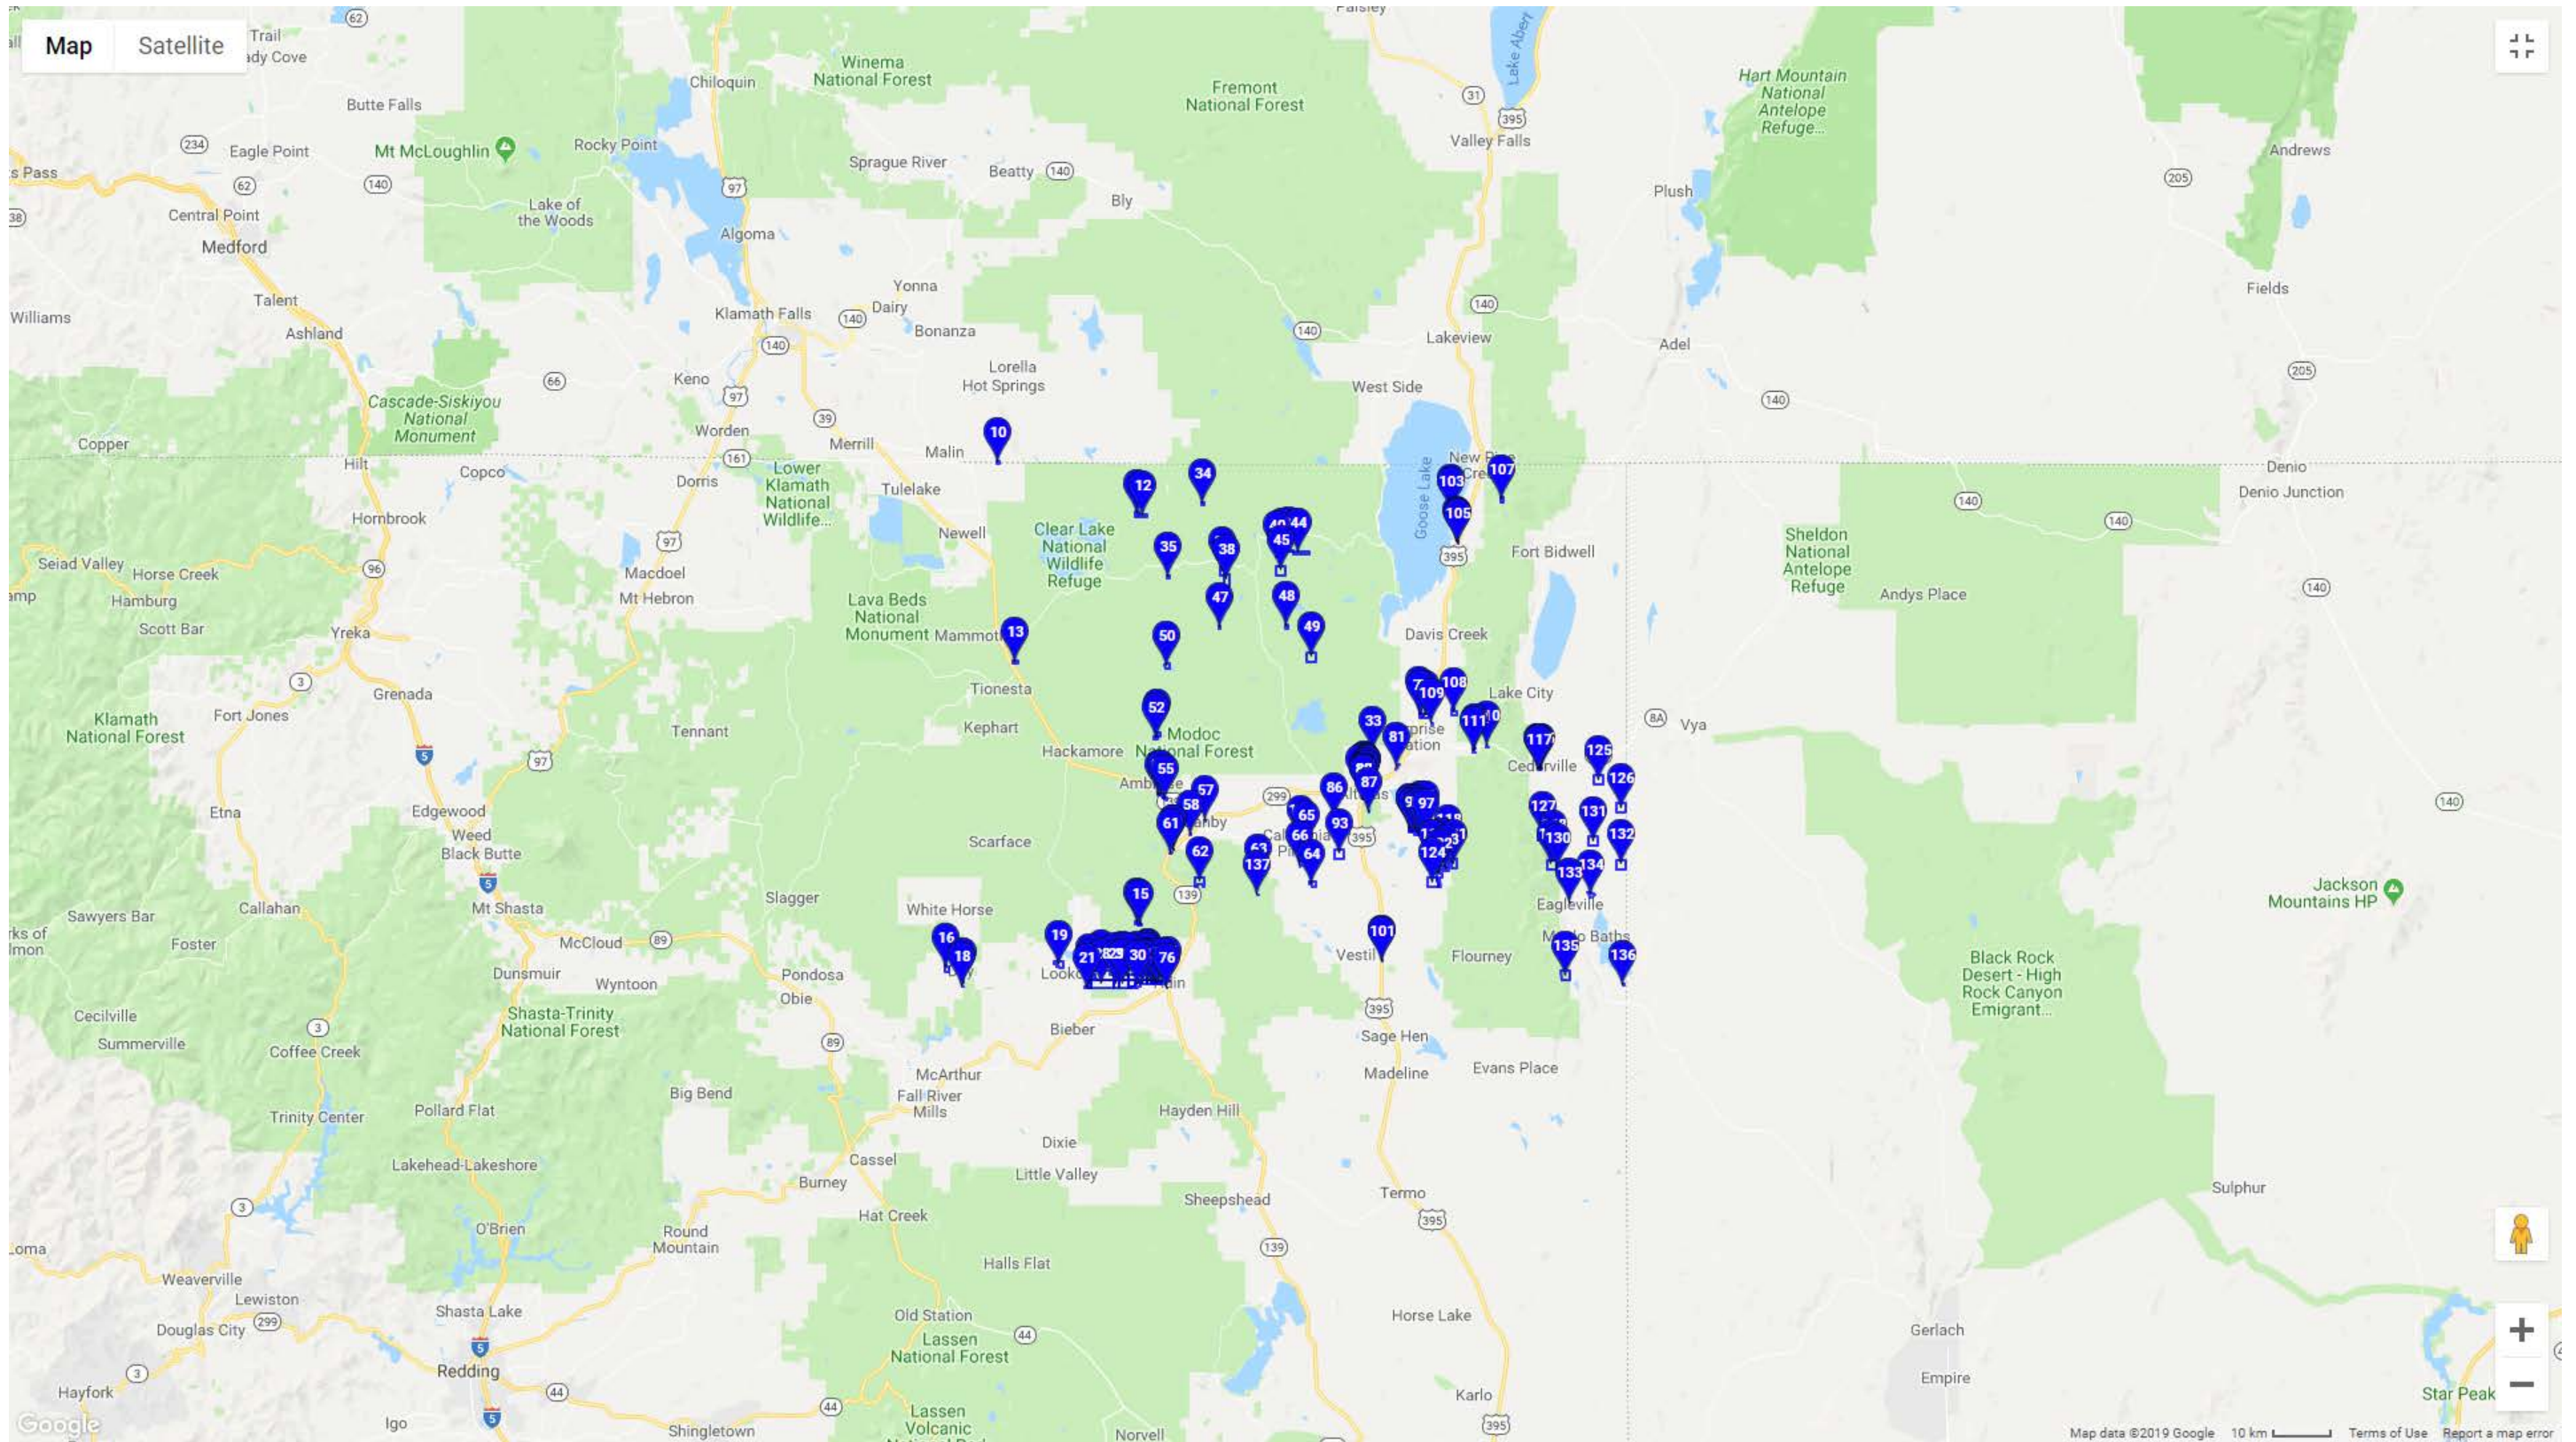

ALAMEDA COUNTY

AMADOR COUNTY

BUTTE COUNTY

COLUSA COUNTY

CONTRA COSTA COUNTY

DEL NORTE COUNTY

EL DORADO COUNTY

GLENN COUNTY

HUMBOLDT COUNTY

IMPERIAL COUNTY

INYO COUNTY

LAKE COUNTY

LASSEN COUNTY

MADERA COUNTY

MARIN COUNTY

MARIPOSA COUNTY

MENDOCINO COUNTY

MERCED COUNTY

MODOC COUNTY

MONO COUNTY

MONTEREY COUNTY

NAPA COUNTY

NEVADA COUNTY

ORANGE COUNTY

TRINITY COUNTY

TUOLUMNE COUNTY

YUBA COUNTY