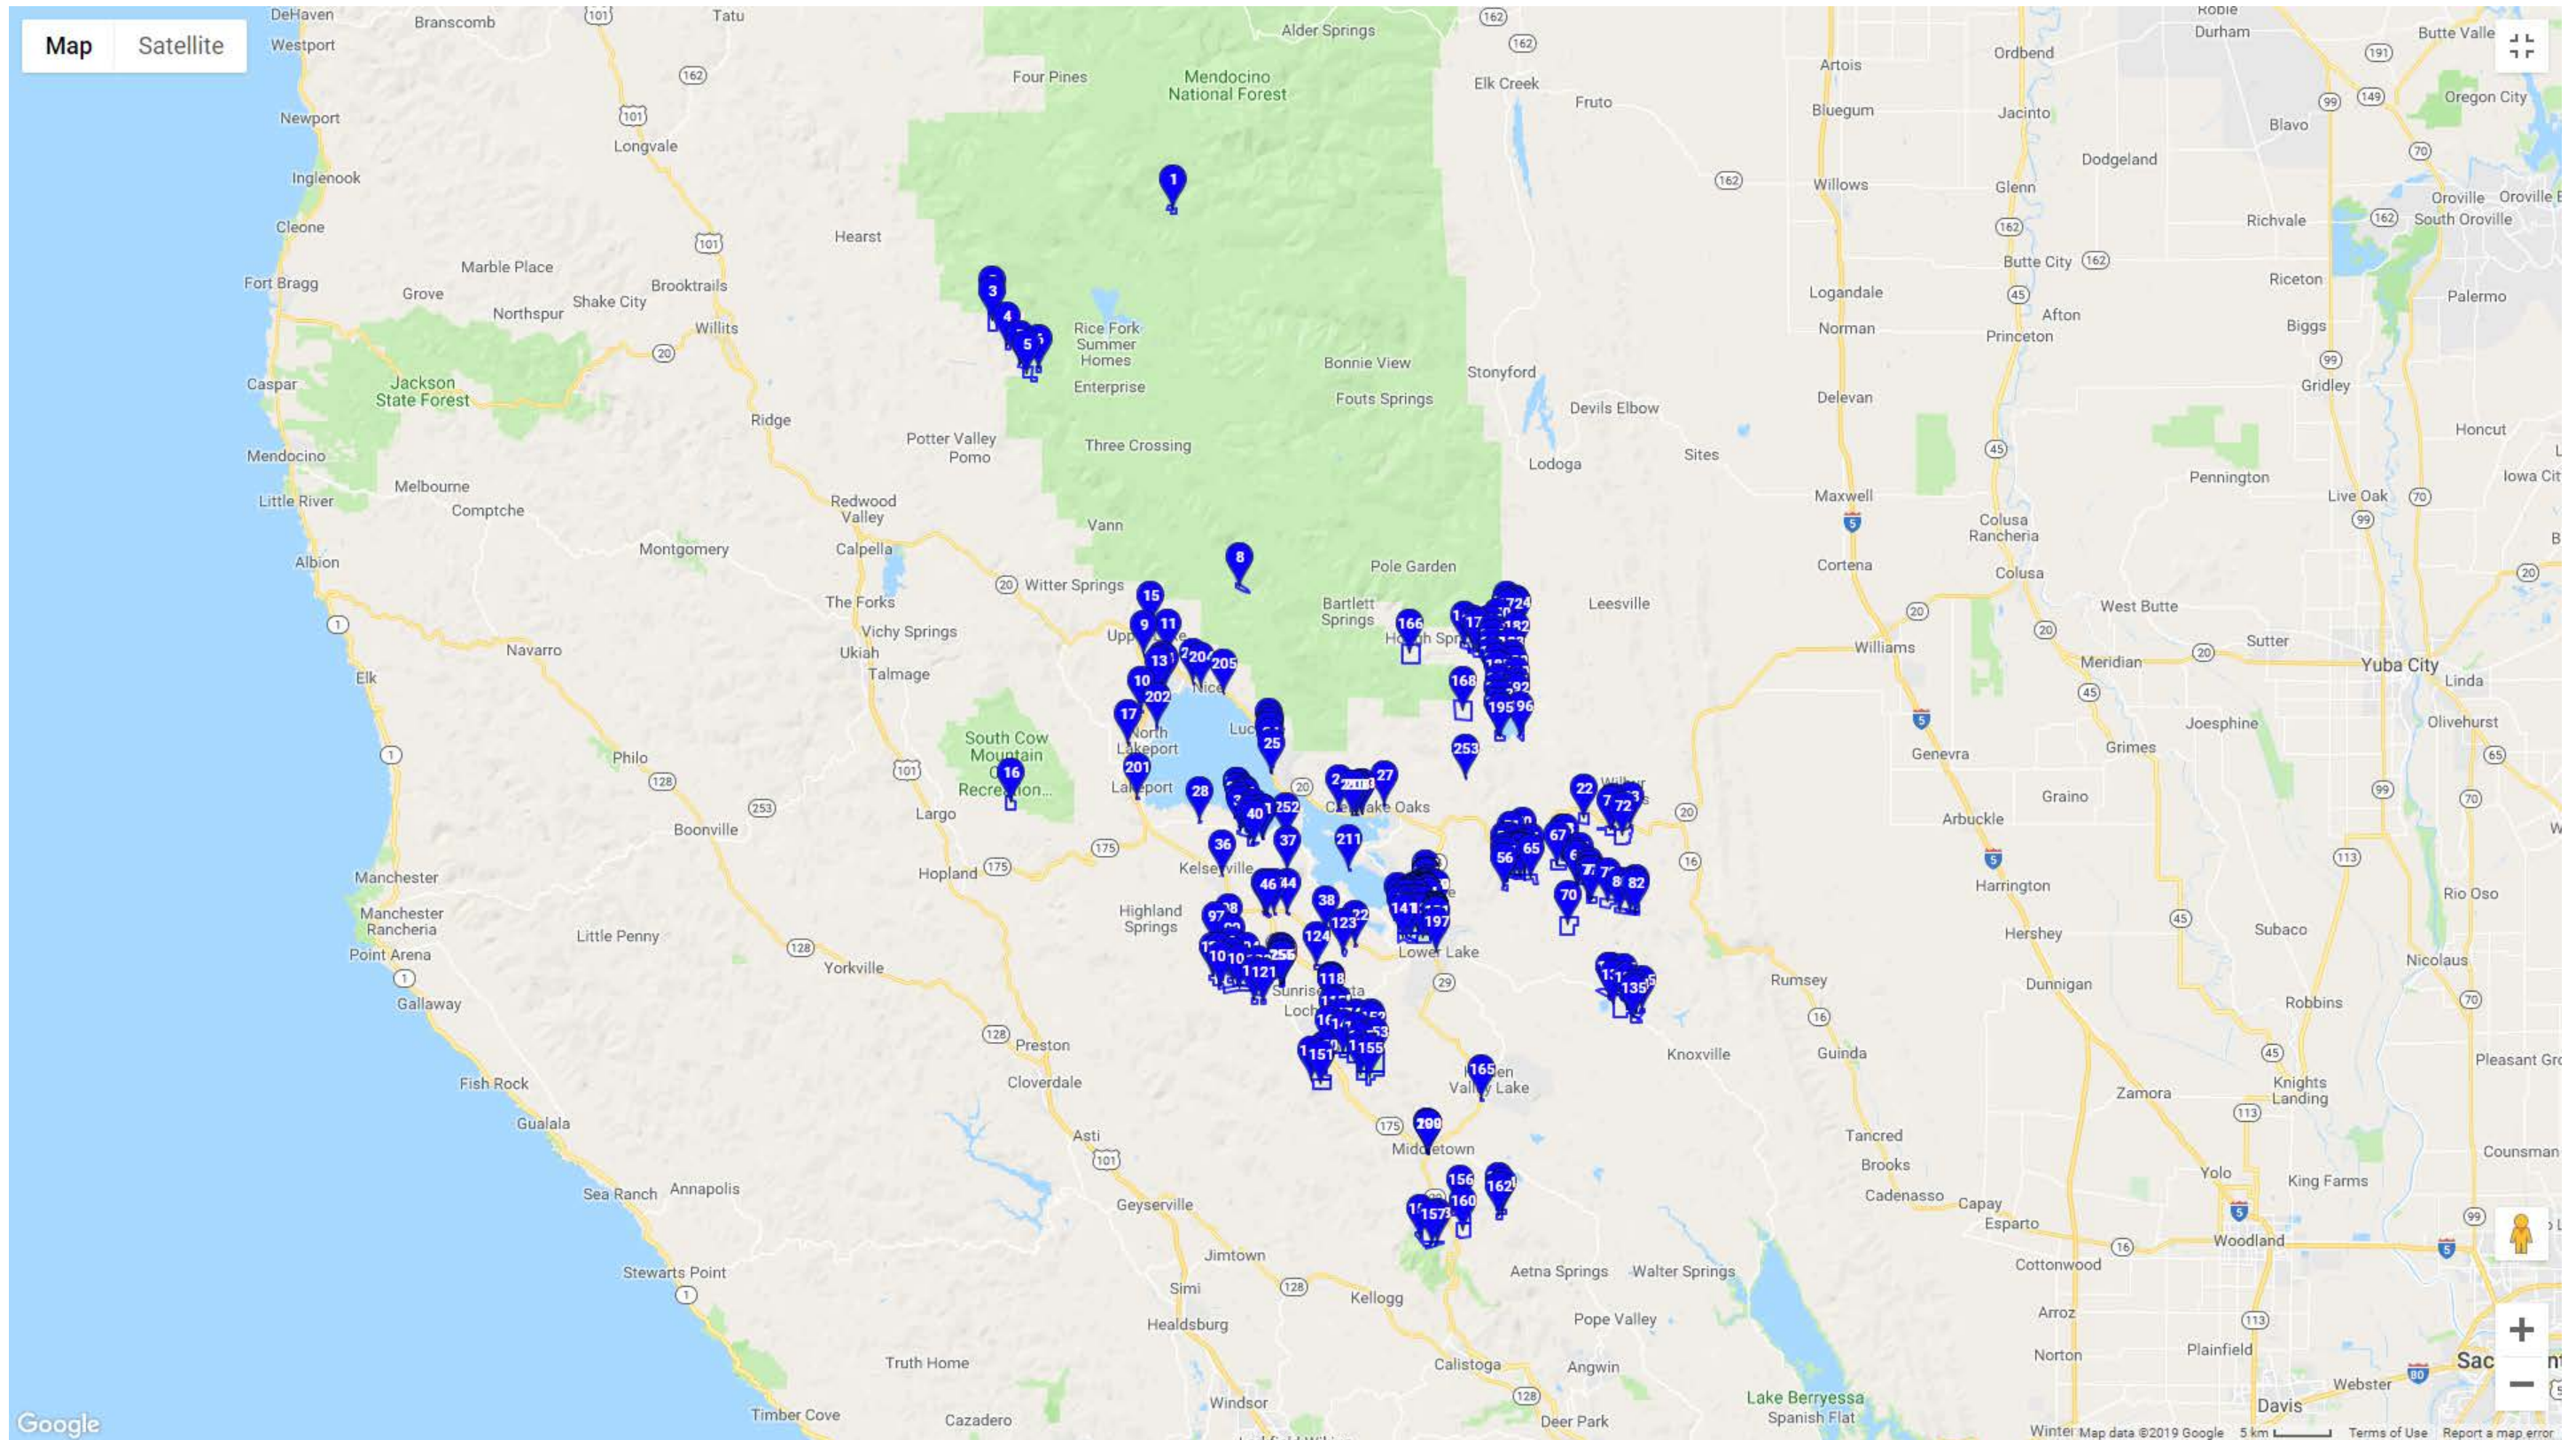

ALAMEDA COUNTY

AMADOR COUNTY

BUTTE COUNTY

COLUSA COUNTY

CONTRA COSTA COUNTY

DEL NORTE COUNTY

EL DORADO COUNTY

GLENN COUNTY

HUMBOLDT COUNTY

IMPERIAL COUNTY

INYO COUNTY

LAKE COUNTY

LASSEN COUNTY

MADERA COUNTY

MARIN COUNTY

MARIPOSA COUNTY

MENDOCINO COUNTY

MERCED COUNTY

MODOC COUNTY

MONO COUNTY

MONTEREY COUNTY

NAPA COUNTY

NEVADA COUNTY

ORANGE COUNTY

TRINITY COUNTY

TUOLUMNE COUNTY

YUBA COUNTY