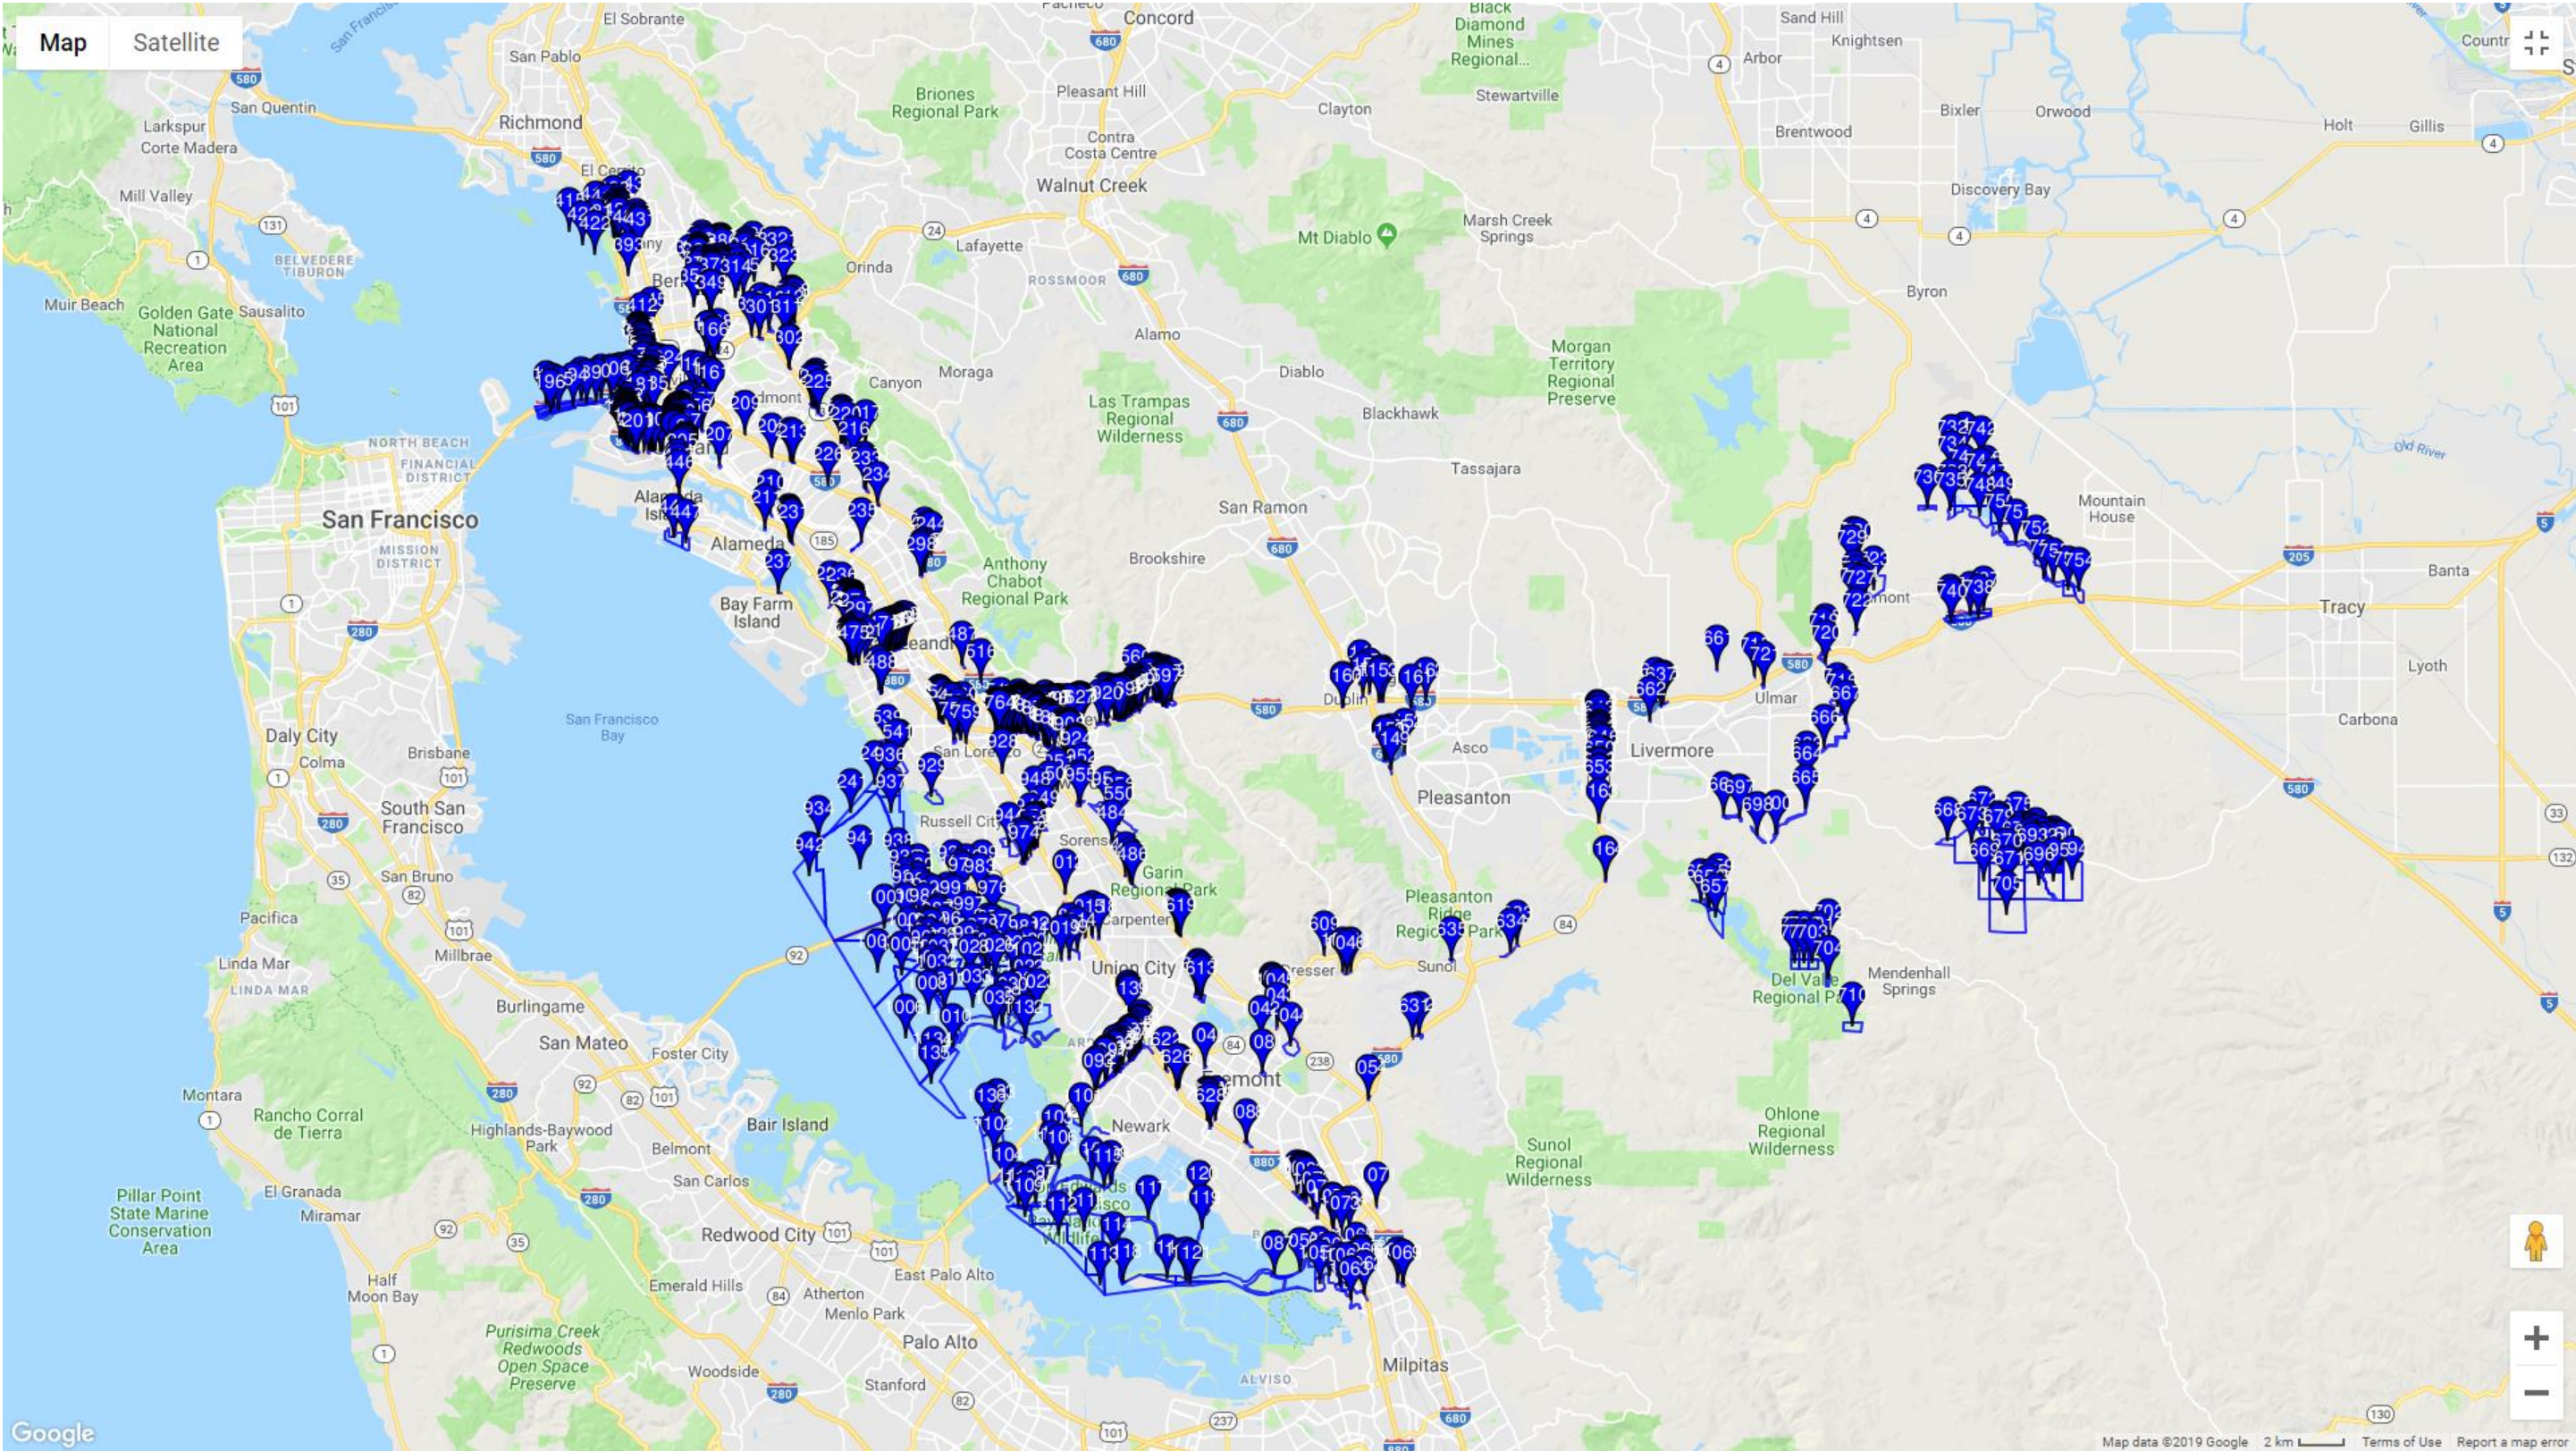

ALAMEDA COUNTY

AMADOR COUNTY

BUTTE COUNTY

COLUSA COUNTY

CONTRA COSTA COUNTY

DEL NORTE COUNTY

EL DORADO COUNTY

GLENN COUNTY

HUMBOLDT COUNTY

IMPERIAL COUNTY

INYO COUNTY

LAKE COUNTY

LASSEN COUNTY

MADERA COUNTY

MARIN COUNTY

MARIPOSA COUNTY

MENDOCINO COUNTY

MERCED COUNTY

MODOC COUNTY

MONO COUNTY

MONTEREY COUNTY

NAPA COUNTY

NEVADA COUNTY

ORANGE COUNTY

TRINITY COUNTY

TUOLUMNE COUNTY

YUBA COUNTY