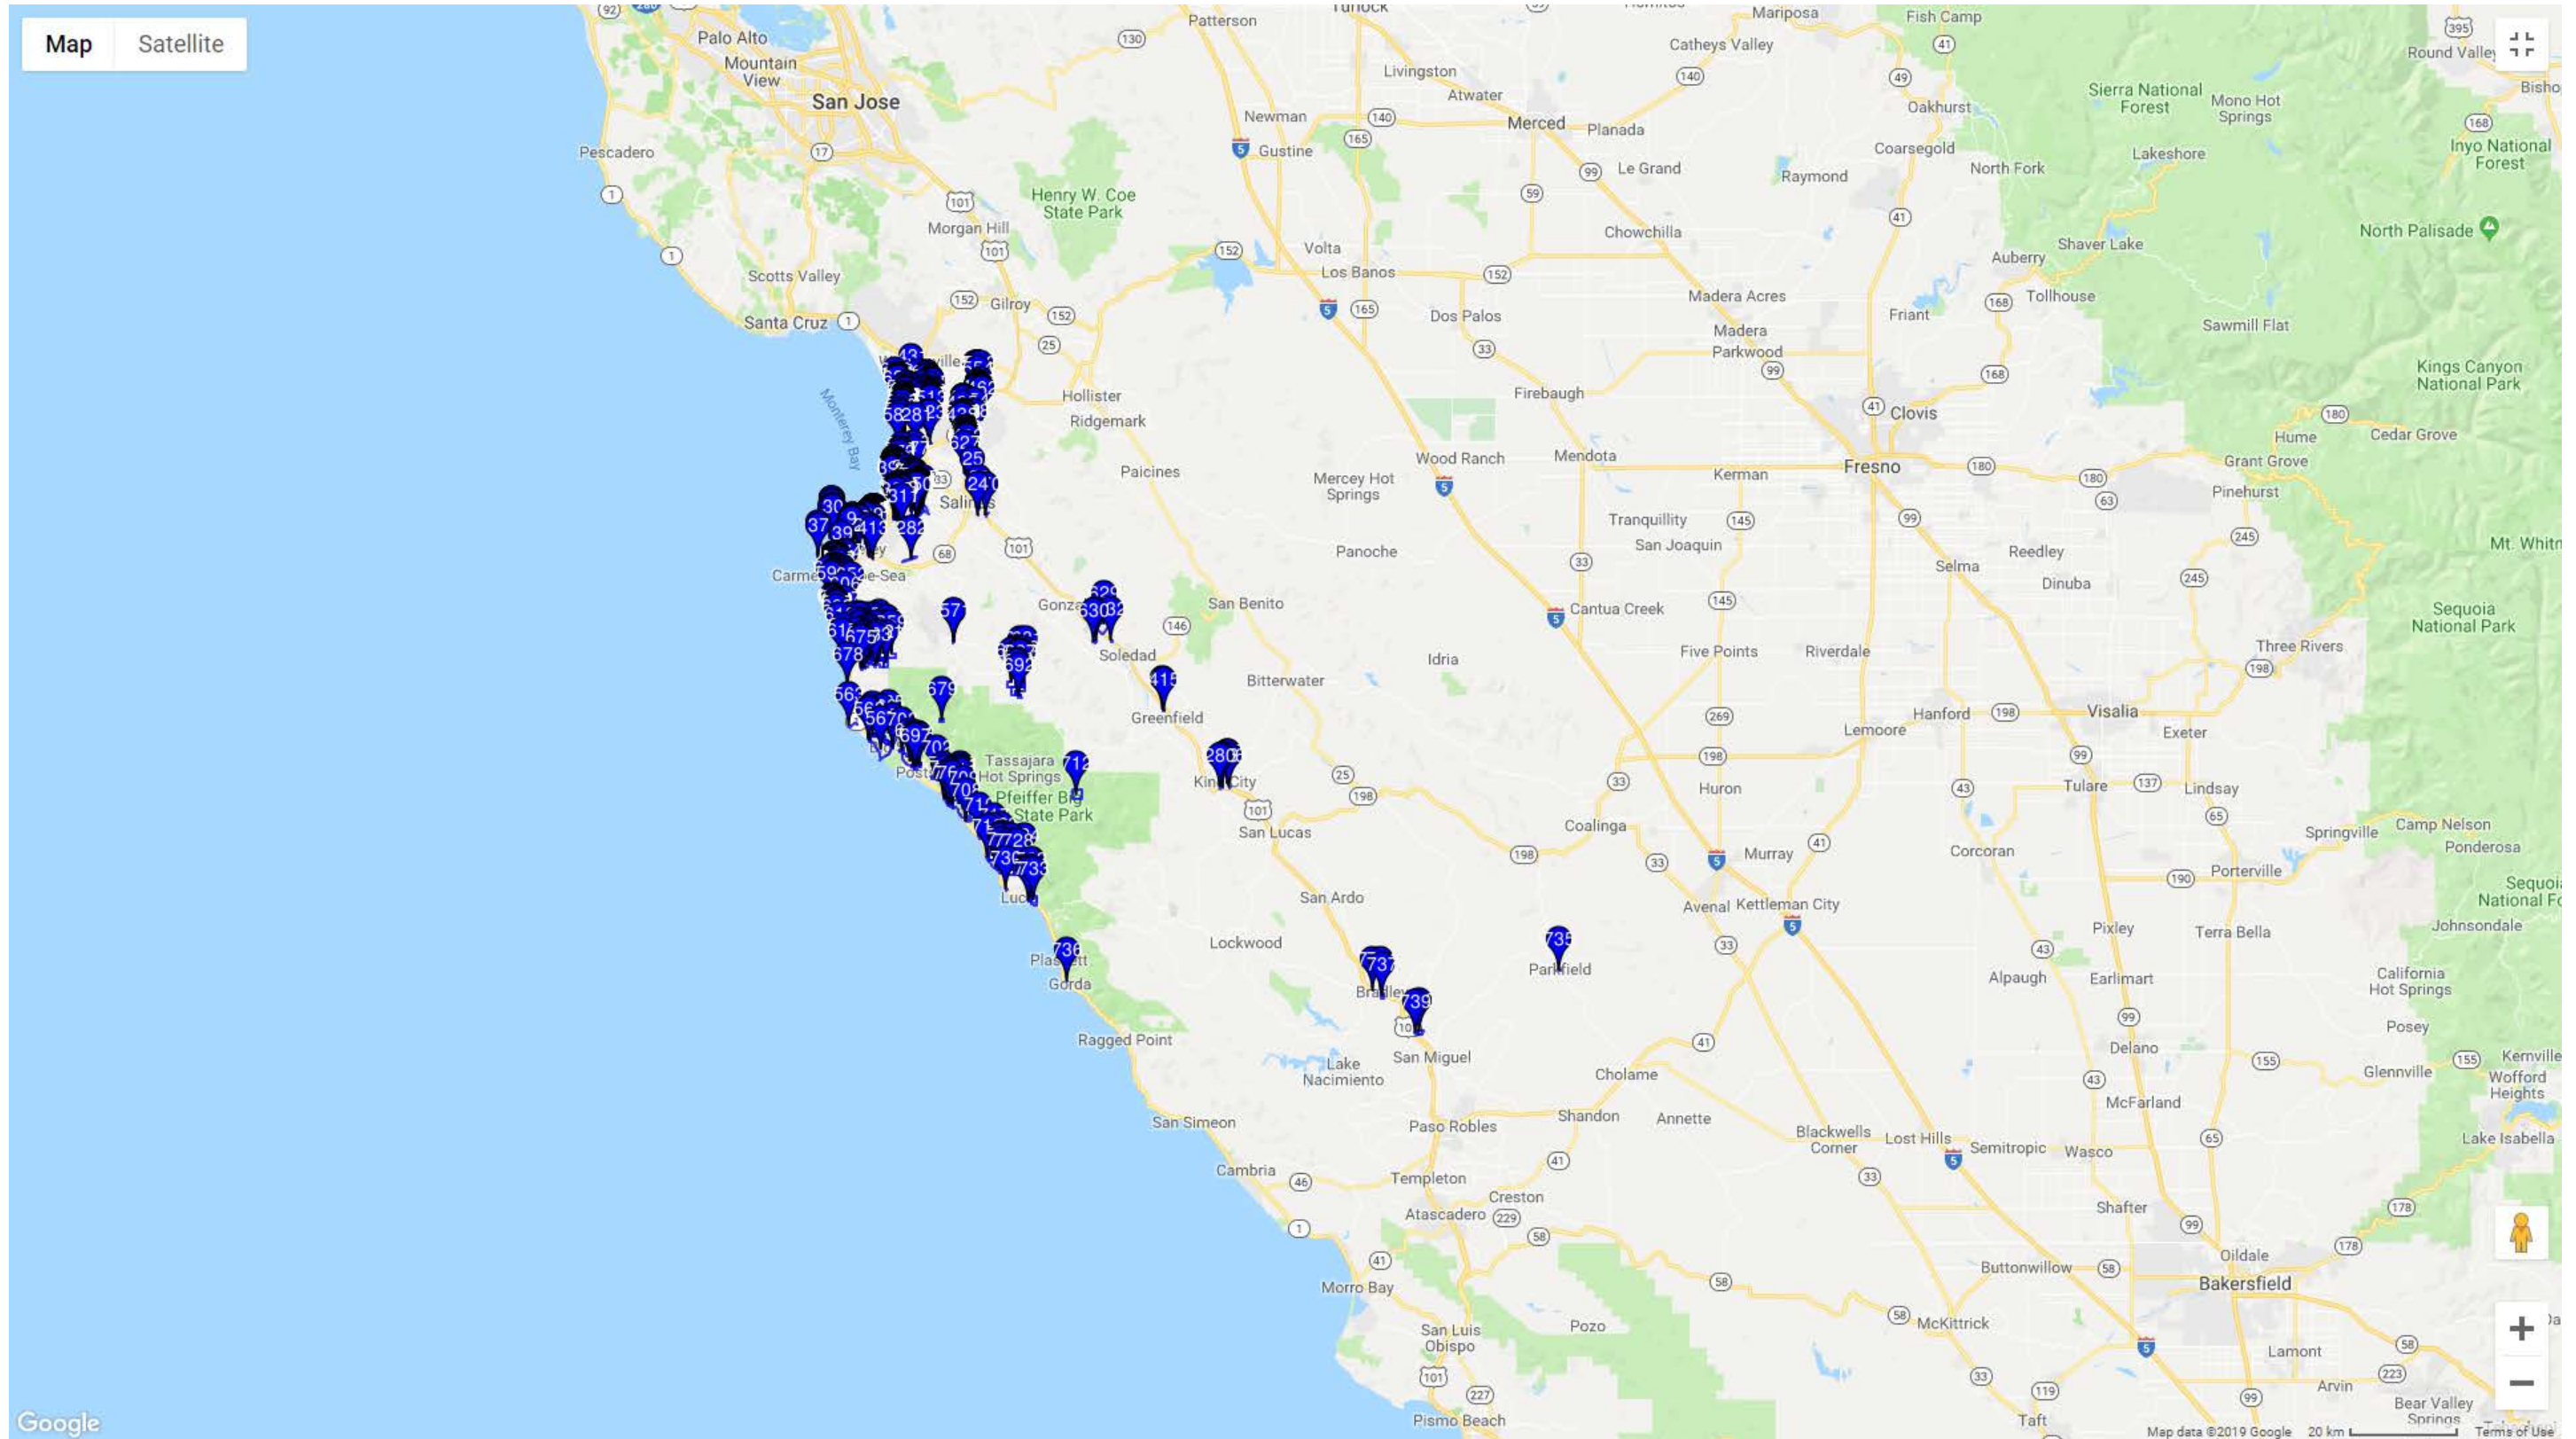

HUMBOLDT COUNTY

IMPERIAL COUNTY

INYO COUNTY

LAKE COUNTY

LASSEN COUNTY

MADERA COUNTY

MARIN COUNTY

MARIPOSA COUNTY

MENDOCINO COUNTY

MERCED COUNTY

MODOC COUNTY

MONO COUNTY

MONTEREY COUNTY

NAPA COUNTY

NEVADA COUNTY

ORANGE COUNTY

SHASTA COUNTY

SIERRA COUNTY

SISKIYOU COUNTY

SOLANO COUNTY

SONOMA COUNTY

STANISLAUS COUNTY

SUTTER COUNTY

TEHAMA COUNTY

TRINITY COUNTY

TUOLUMNE COUNTY

YUBA COUNTY