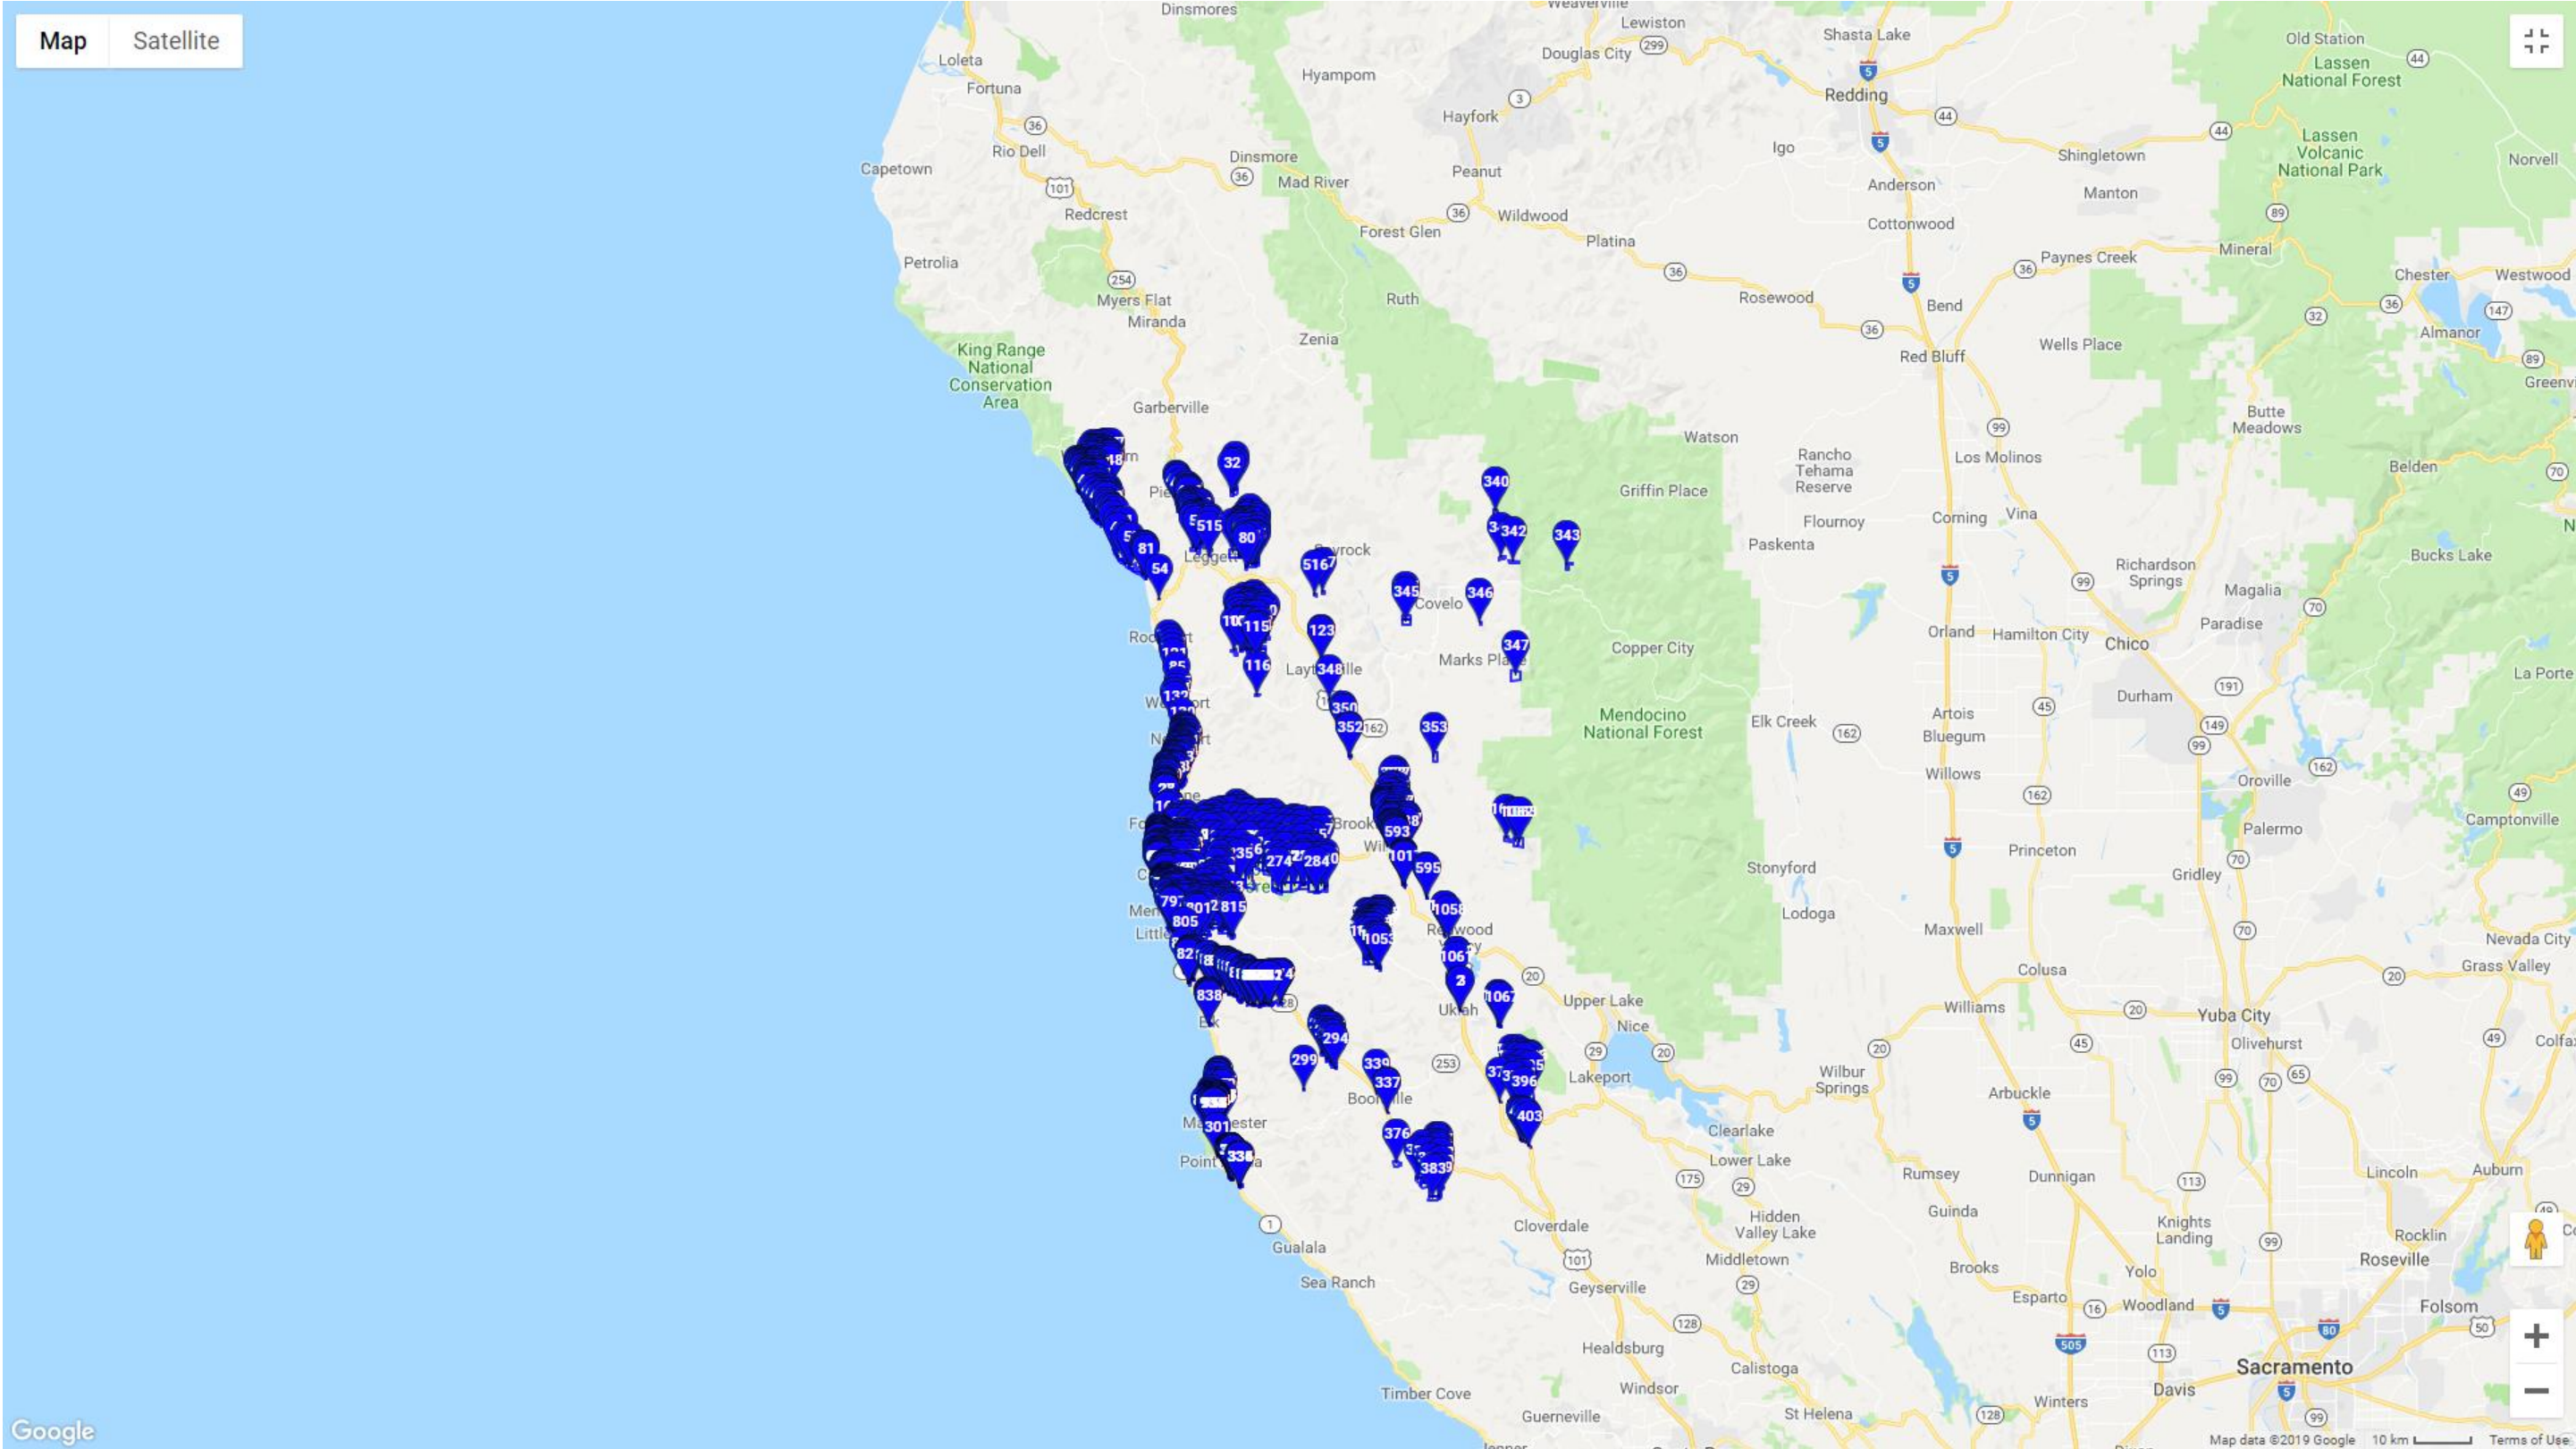

ALAMEDA COUNTY

AMADOR COUNTY

BUTTE COUNTY

COLUSA COUNTY

CONTRA COSTA COUNTY

DEL NORTE COUNTY

EL DORADO COUNTY

GLENN COUNTY

HUMBOLDT COUNTY

IMPERIAL COUNTY

INYO COUNTY

LAKE COUNTY

LASSEN COUNTY

MADERA COUNTY

MARIN COUNTY

MARIPOSA COUNTY

MENDOCINO COUNTY

MERCED COUNTY

MODOC COUNTY

MONO COUNTY

MONTEREY COUNTY

NAPA COUNTY

NEVADA COUNTY

ORANGE COUNTY

TRINITY COUNTY

TUOLUMNE COUNTY

YUBA COUNTY