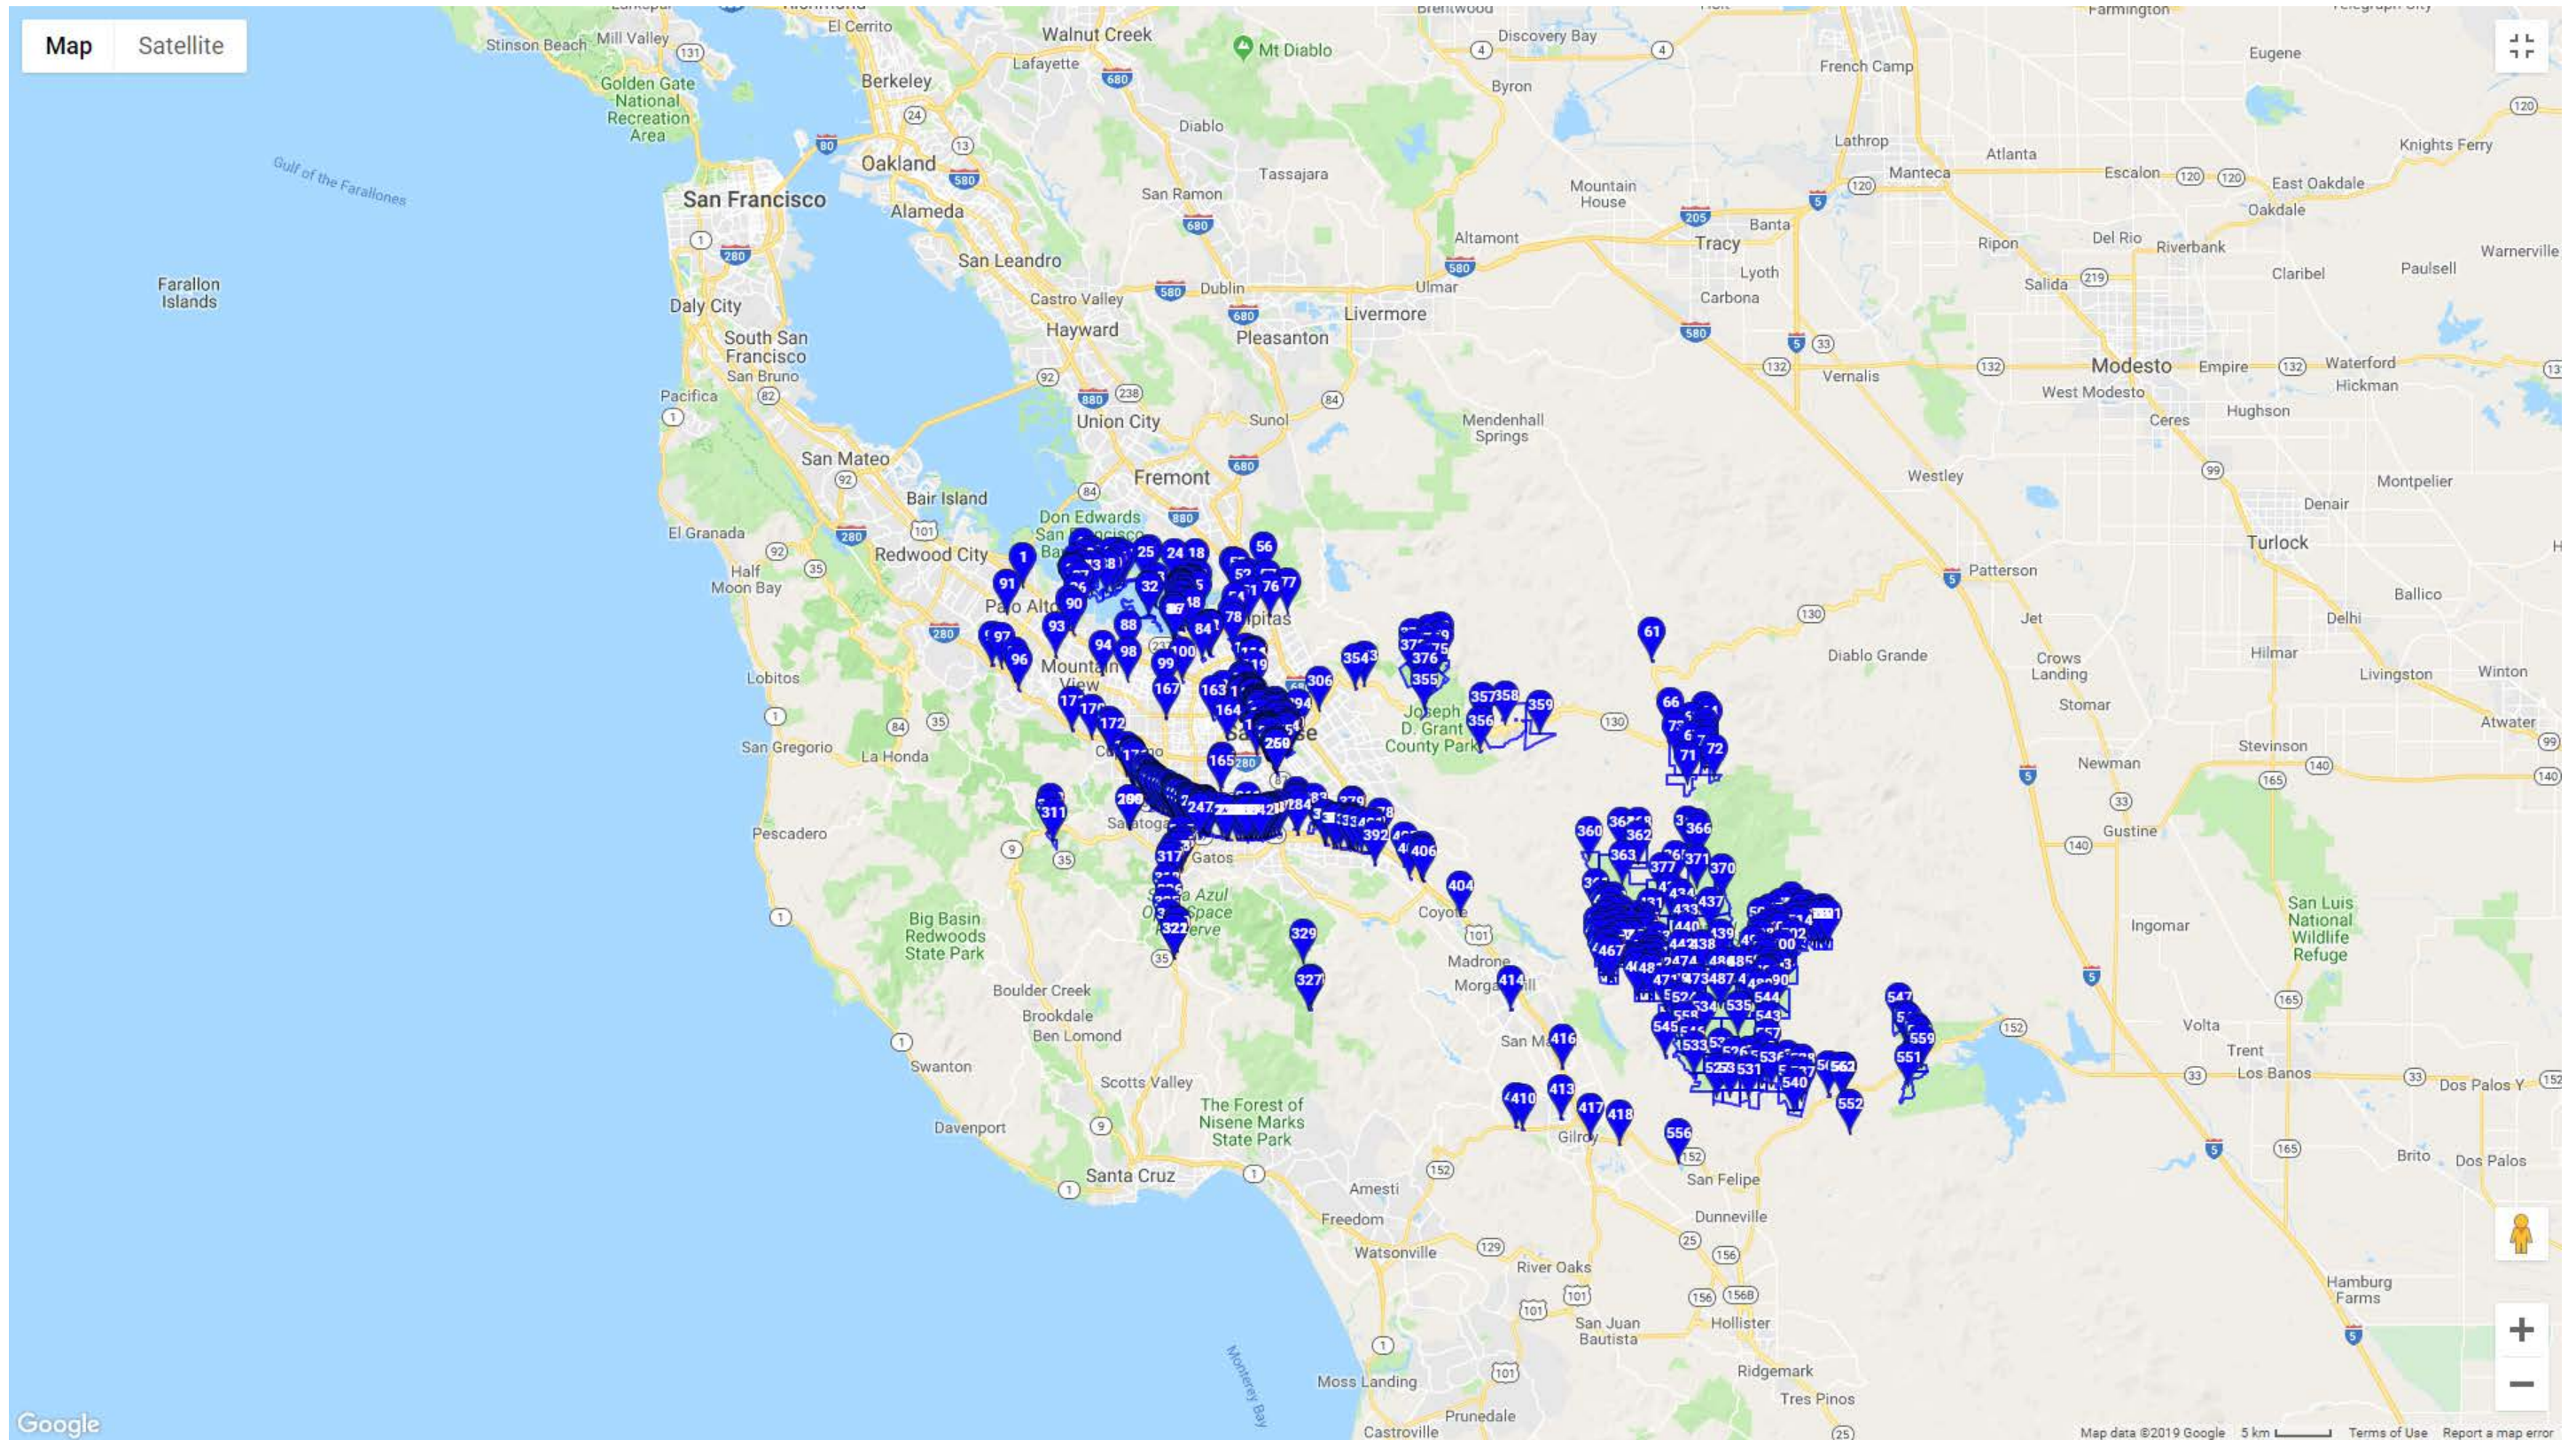

HUMBOLDT COUNTY

IMPERIAL COUNTY

INYO COUNTY

LAKE COUNTY

LASSEN COUNTY

MADERA COUNTY

MARIN COUNTY

MARIPOSA COUNTY

PLUMAS COUNTY

RIVERSIDE COUNTY

SAN BENITO COUNTY

SAN DIEGO COUNTY

SAN FRANCISCO COUNTY

SAN MATEO COUNTY

SANTA BARBARA COUNTY

SANTA CLARA COUNTY

SHASTA COUNTY

SIERRA COUNTY

SISKIYOU COUNTY

SOLANO COUNTY

SONOMA COUNTY

STANISLAUS COUNTY

SUTTER COUNTY

TEHAMA COUNTY

TRINITY COUNTY

TUOLUMNE COUNTY

YUBA COUNTY