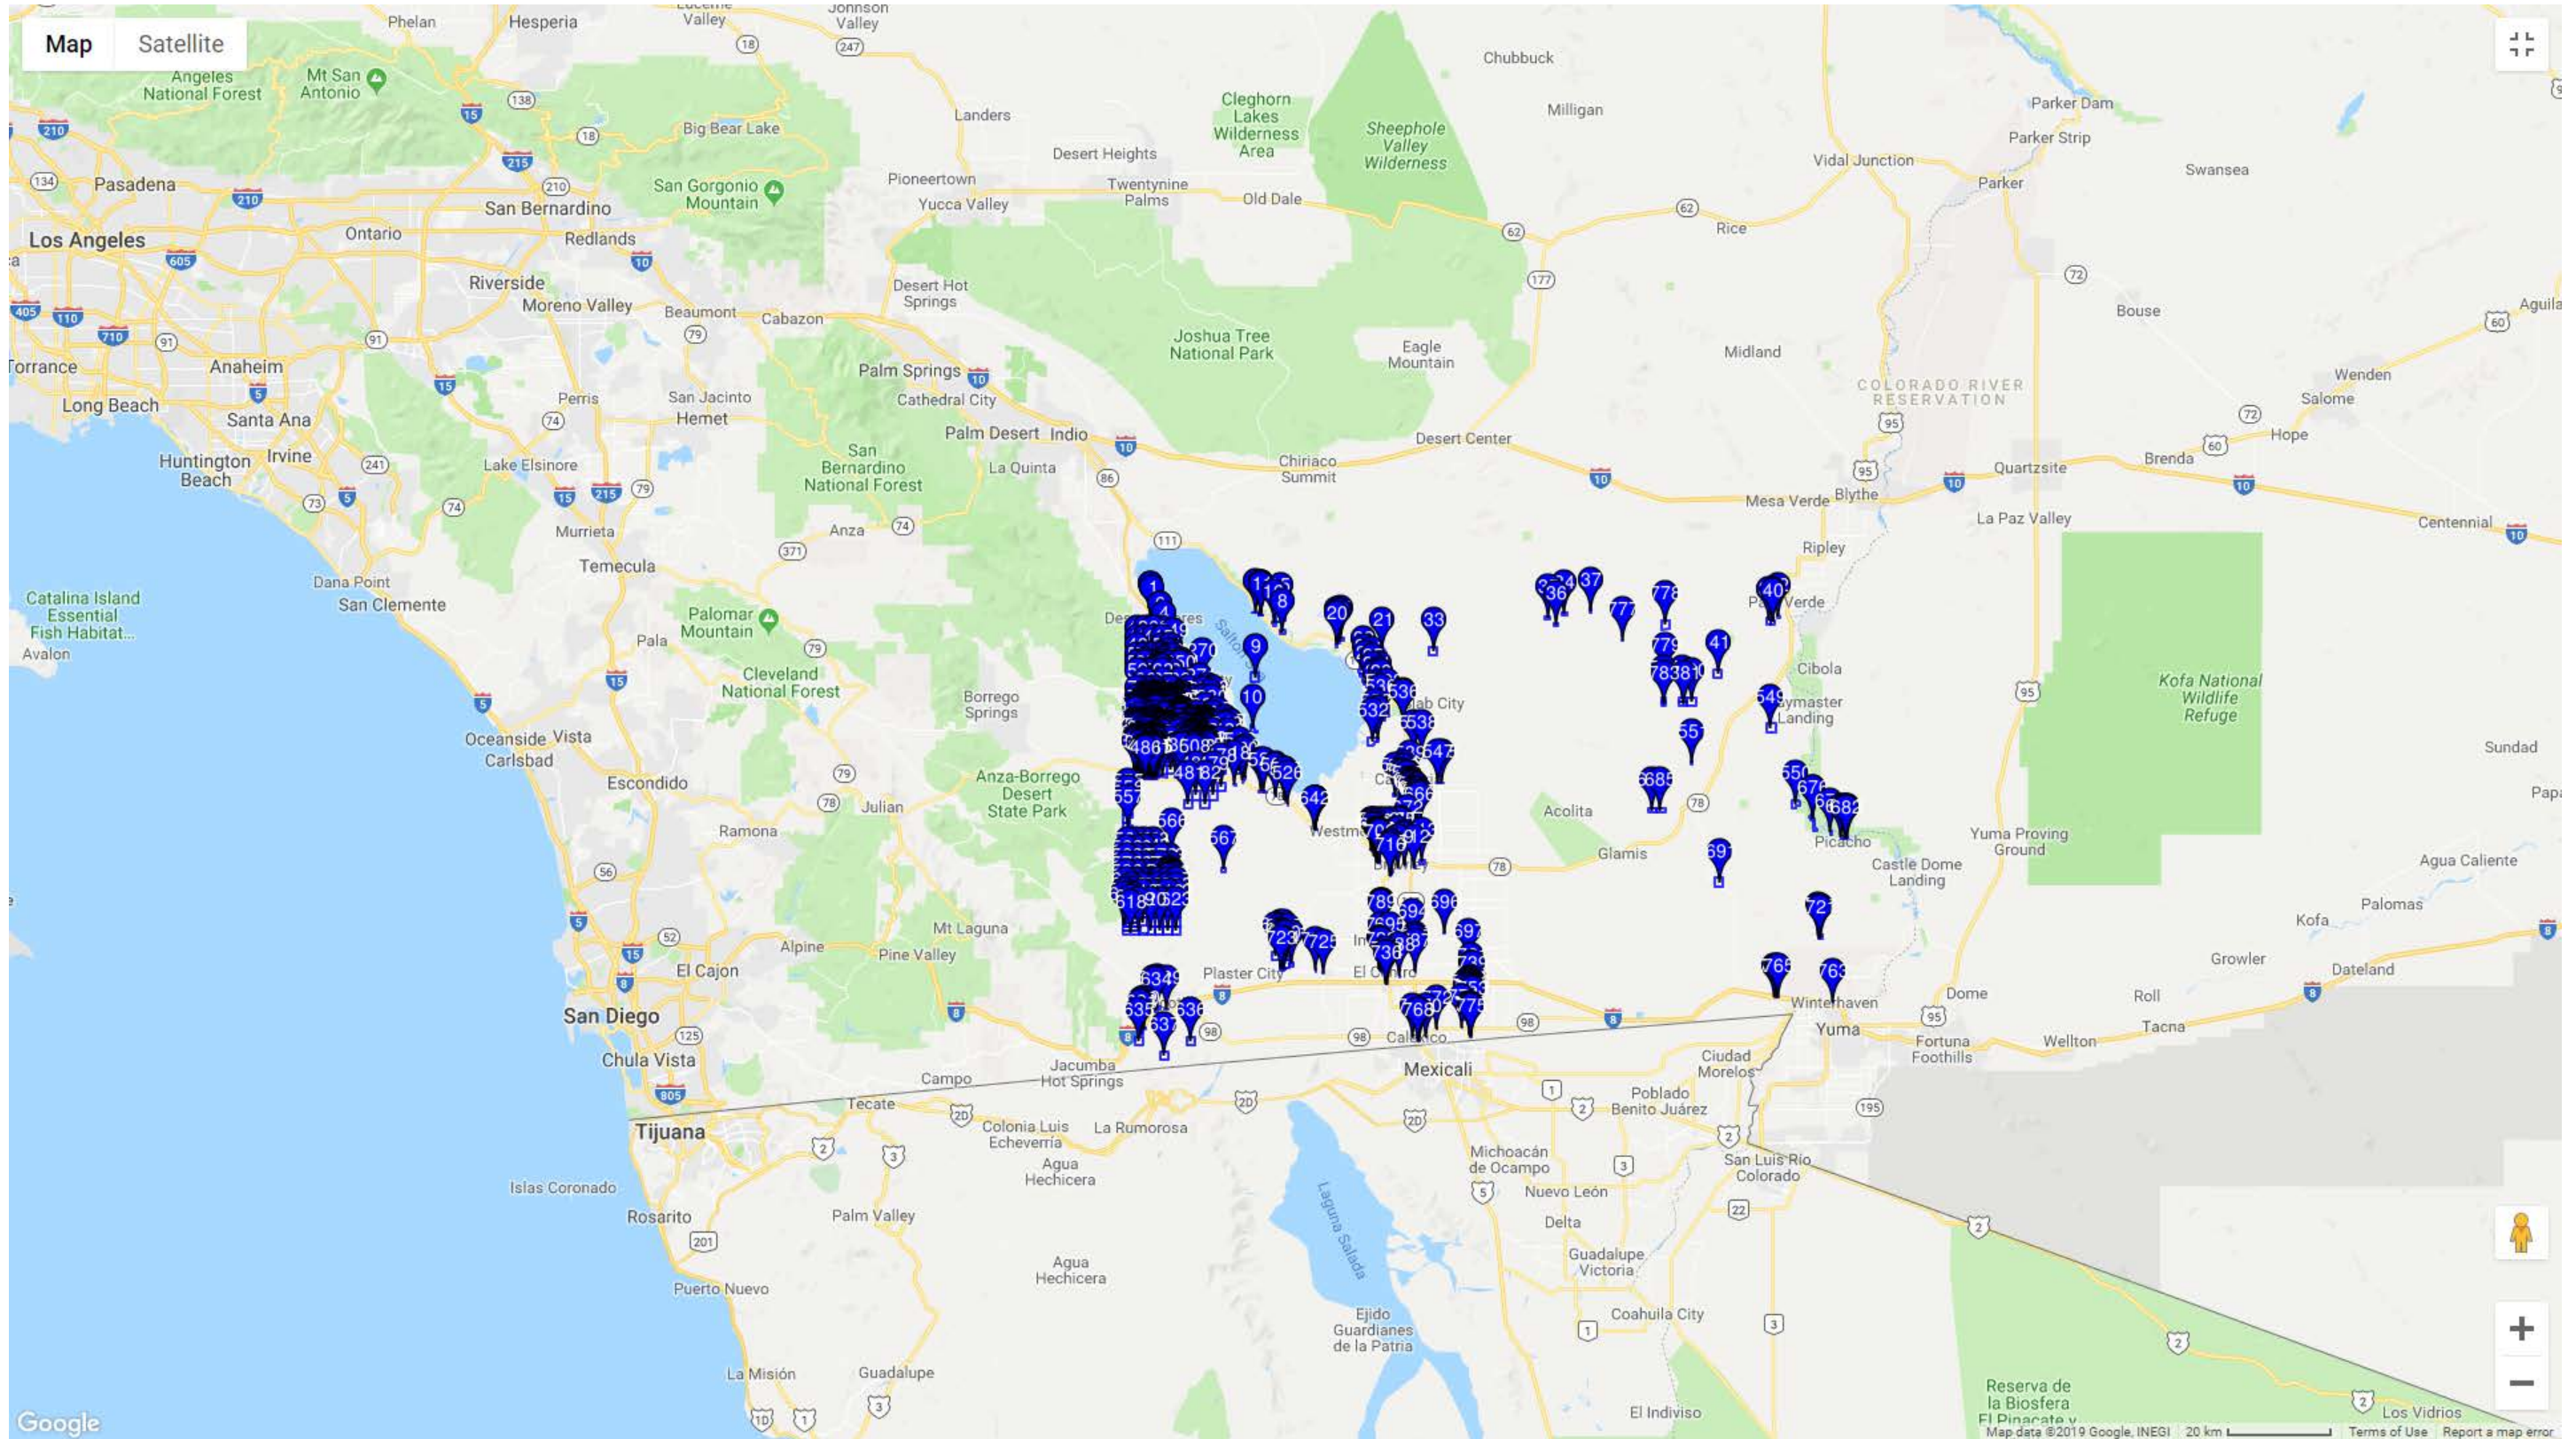

ALAMEDA COUNTY

AMADOR COUNTY

BUTTE COUNTY

COLUSA COUNTY

CONTRA COSTA COUNTY

DEL NORTE COUNTY

EL DORADO COUNTY

GLENN COUNTY

HUMBOLDT COUNTY

IMPERIAL COUNTY

INYO COUNTY

LAKE COUNTY

LASSEN COUNTY

MADERA COUNTY

MARIN COUNTY

MARIPOSA COUNTY

MENDOCINO COUNTY

MERCED COUNTY

MODOC COUNTY

MONO COUNTY

MONTEREY COUNTY

NAPA COUNTY

NEVADA COUNTY

ORANGE COUNTY

TRINITY COUNTY

TUOLUMNE COUNTY

YUBA COUNTY