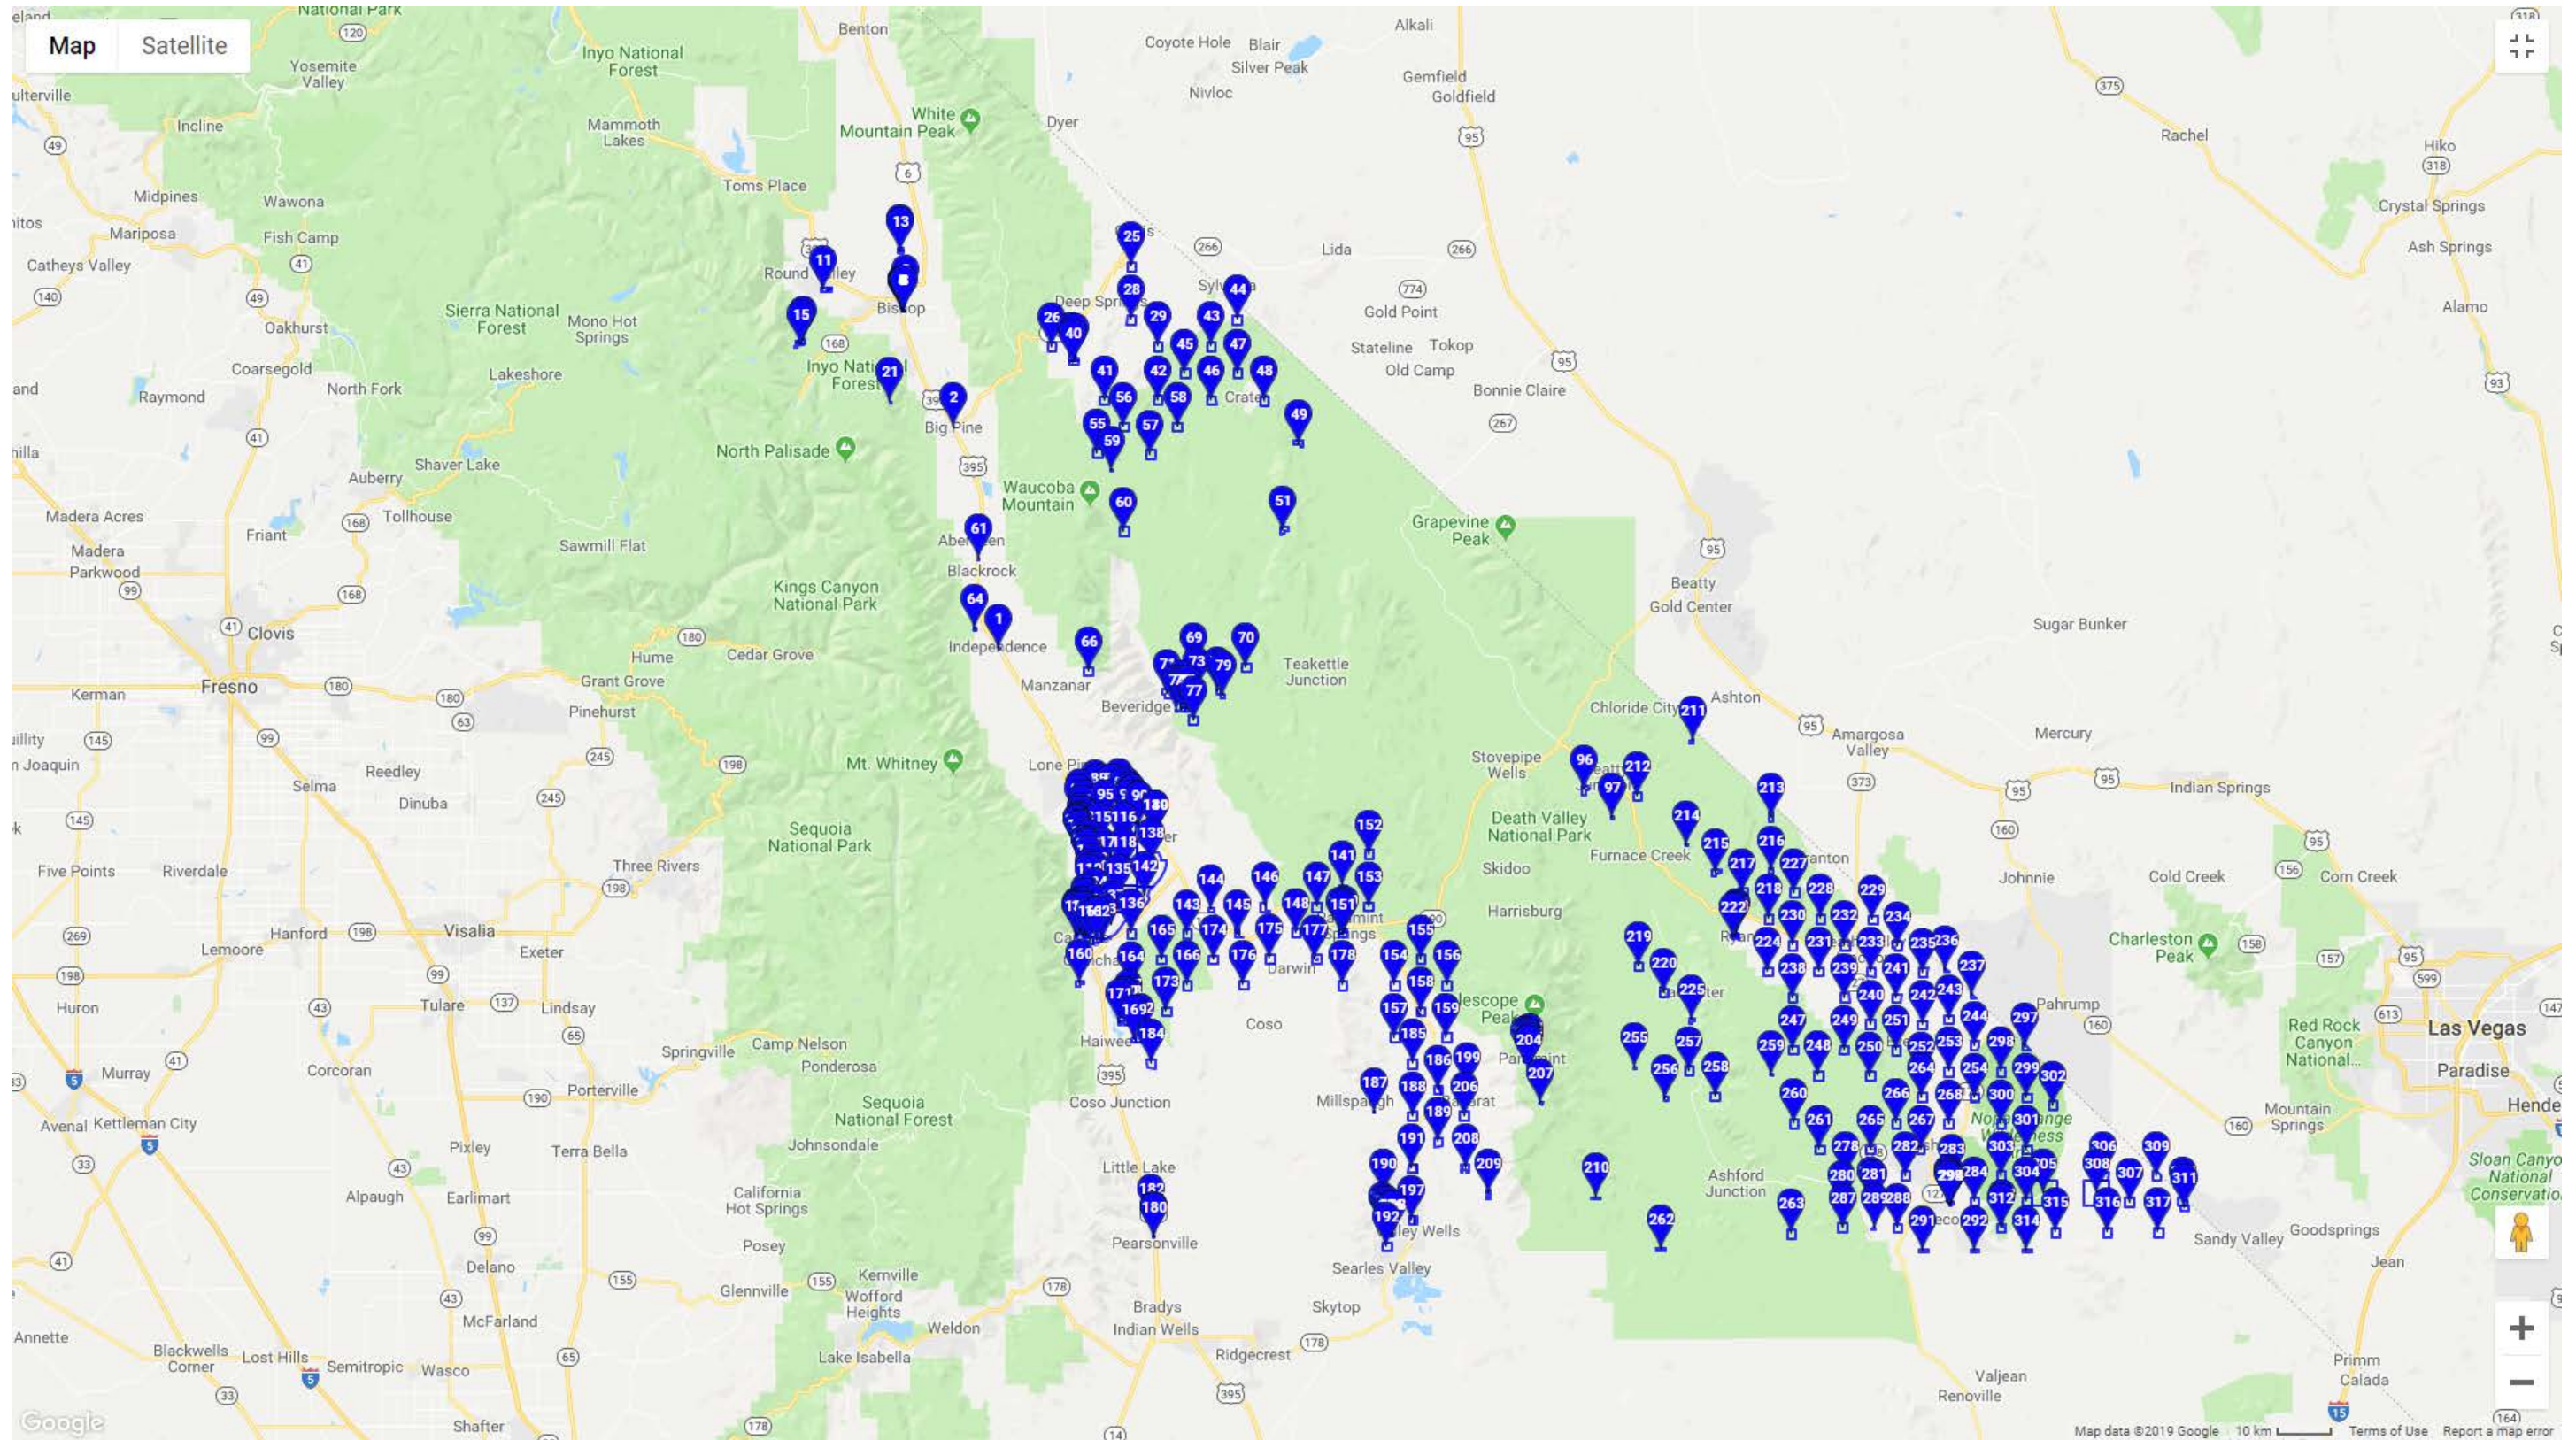

ALAMEDA COUNTY

AMADOR COUNTY

BUTTE COUNTY

COLUSA COUNTY

CONTRA COSTA COUNTY

DEL NORTE COUNTY

EL DORADO COUNTY

GLENN COUNTY

HUMBOLDT COUNTY

IMPERIAL COUNTY

INYO COUNTY

LAKE COUNTY

LASSEN COUNTY

MADERA COUNTY

MARIN COUNTY

MARIPOSA COUNTY

MENDOCINO COUNTY

MERCED COUNTY

MODOC COUNTY

MONO COUNTY

MONTEREY COUNTY

NAPA COUNTY

NEVADA COUNTY

ORANGE COUNTY

TRINITY COUNTY

TUOLUMNE COUNTY

YUBA COUNTY