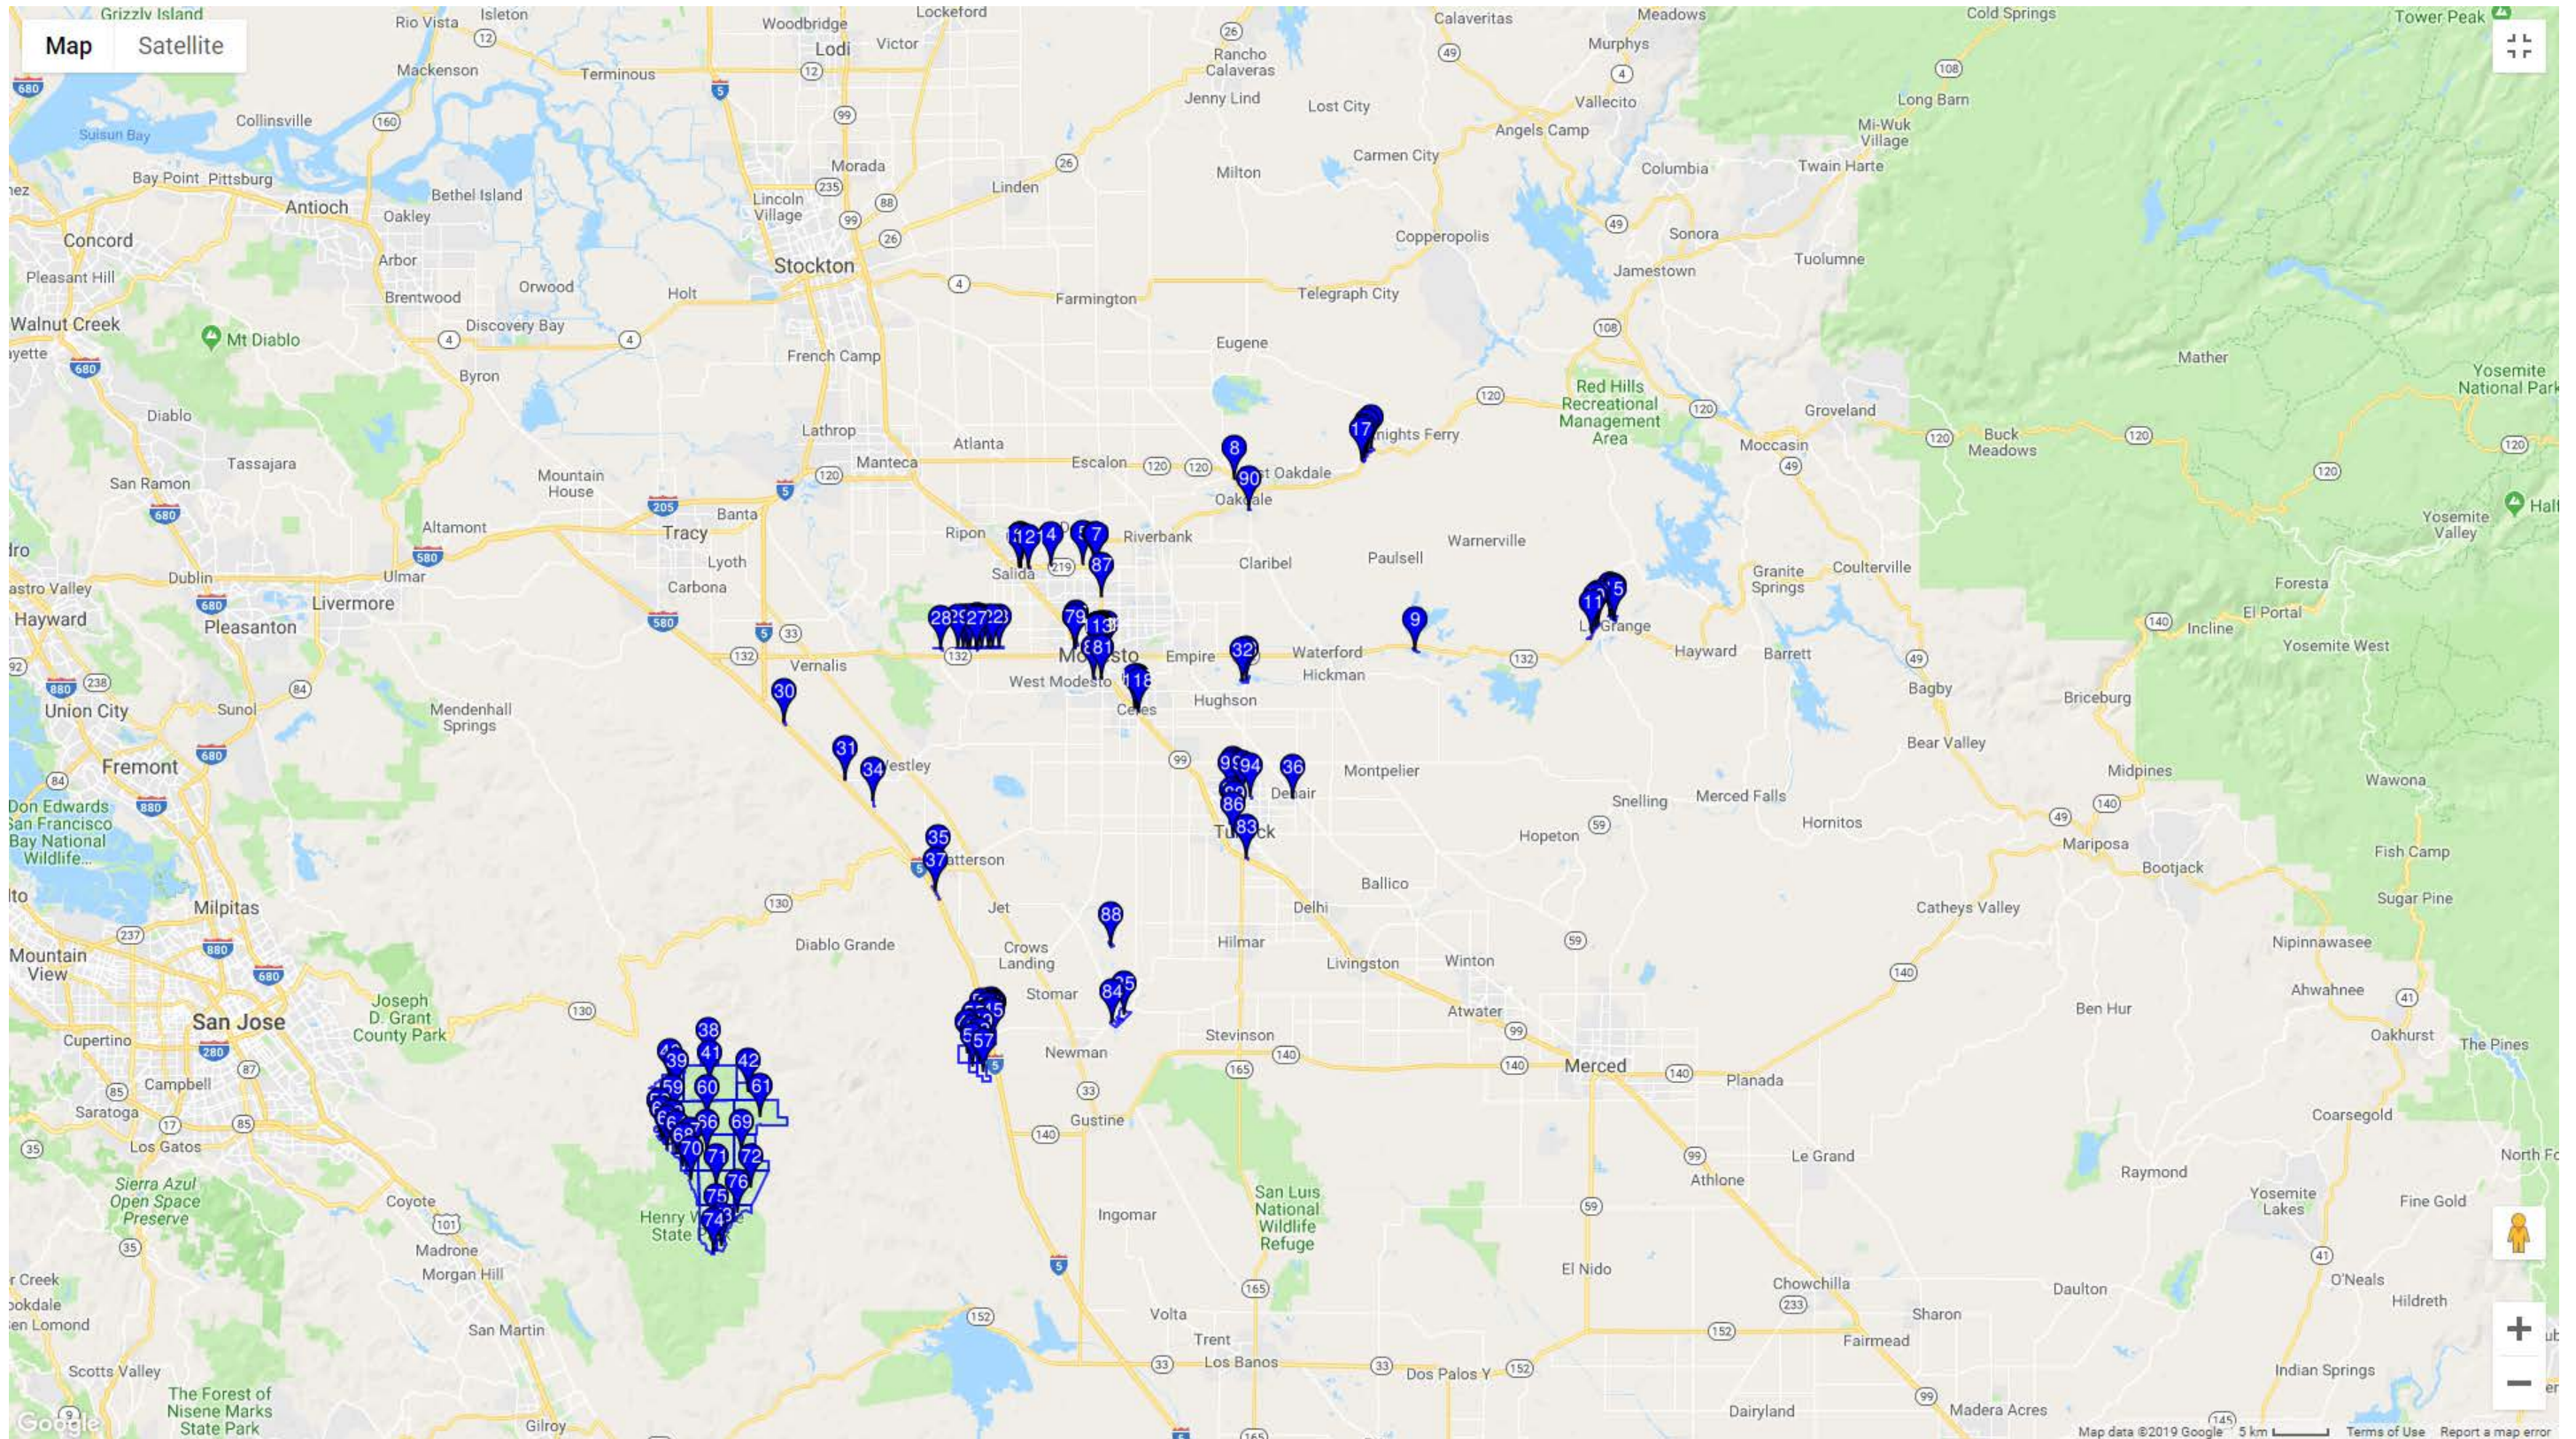

HUMBOLDT COUNTY

IMPERIAL COUNTY

INYO COUNTY

LAKE COUNTY

LASSEN COUNTY

MADERA COUNTY

MARIN COUNTY

MARIPOSA COUNTY

PLUMAS COUNTY

RIVERSIDE COUNTY

SAN BENITO COUNTY

SAN DIEGO COUNTY

SAN FRANCISCO COUNTY

SAN MATEO COUNTY

SANTA BARBARA COUNTY

SANTA CLARA COUNTY

SHASTA COUNTY

SIERRA COUNTY

SISKIYOU COUNTY

SOLANO COUNTY

SONOMA COUNTY

STANISLAUS COUNTY

SUTTER COUNTY

TEHAMA COUNTY

TRINITY COUNTY

TUOLUMNE COUNTY

YUBA COUNTY