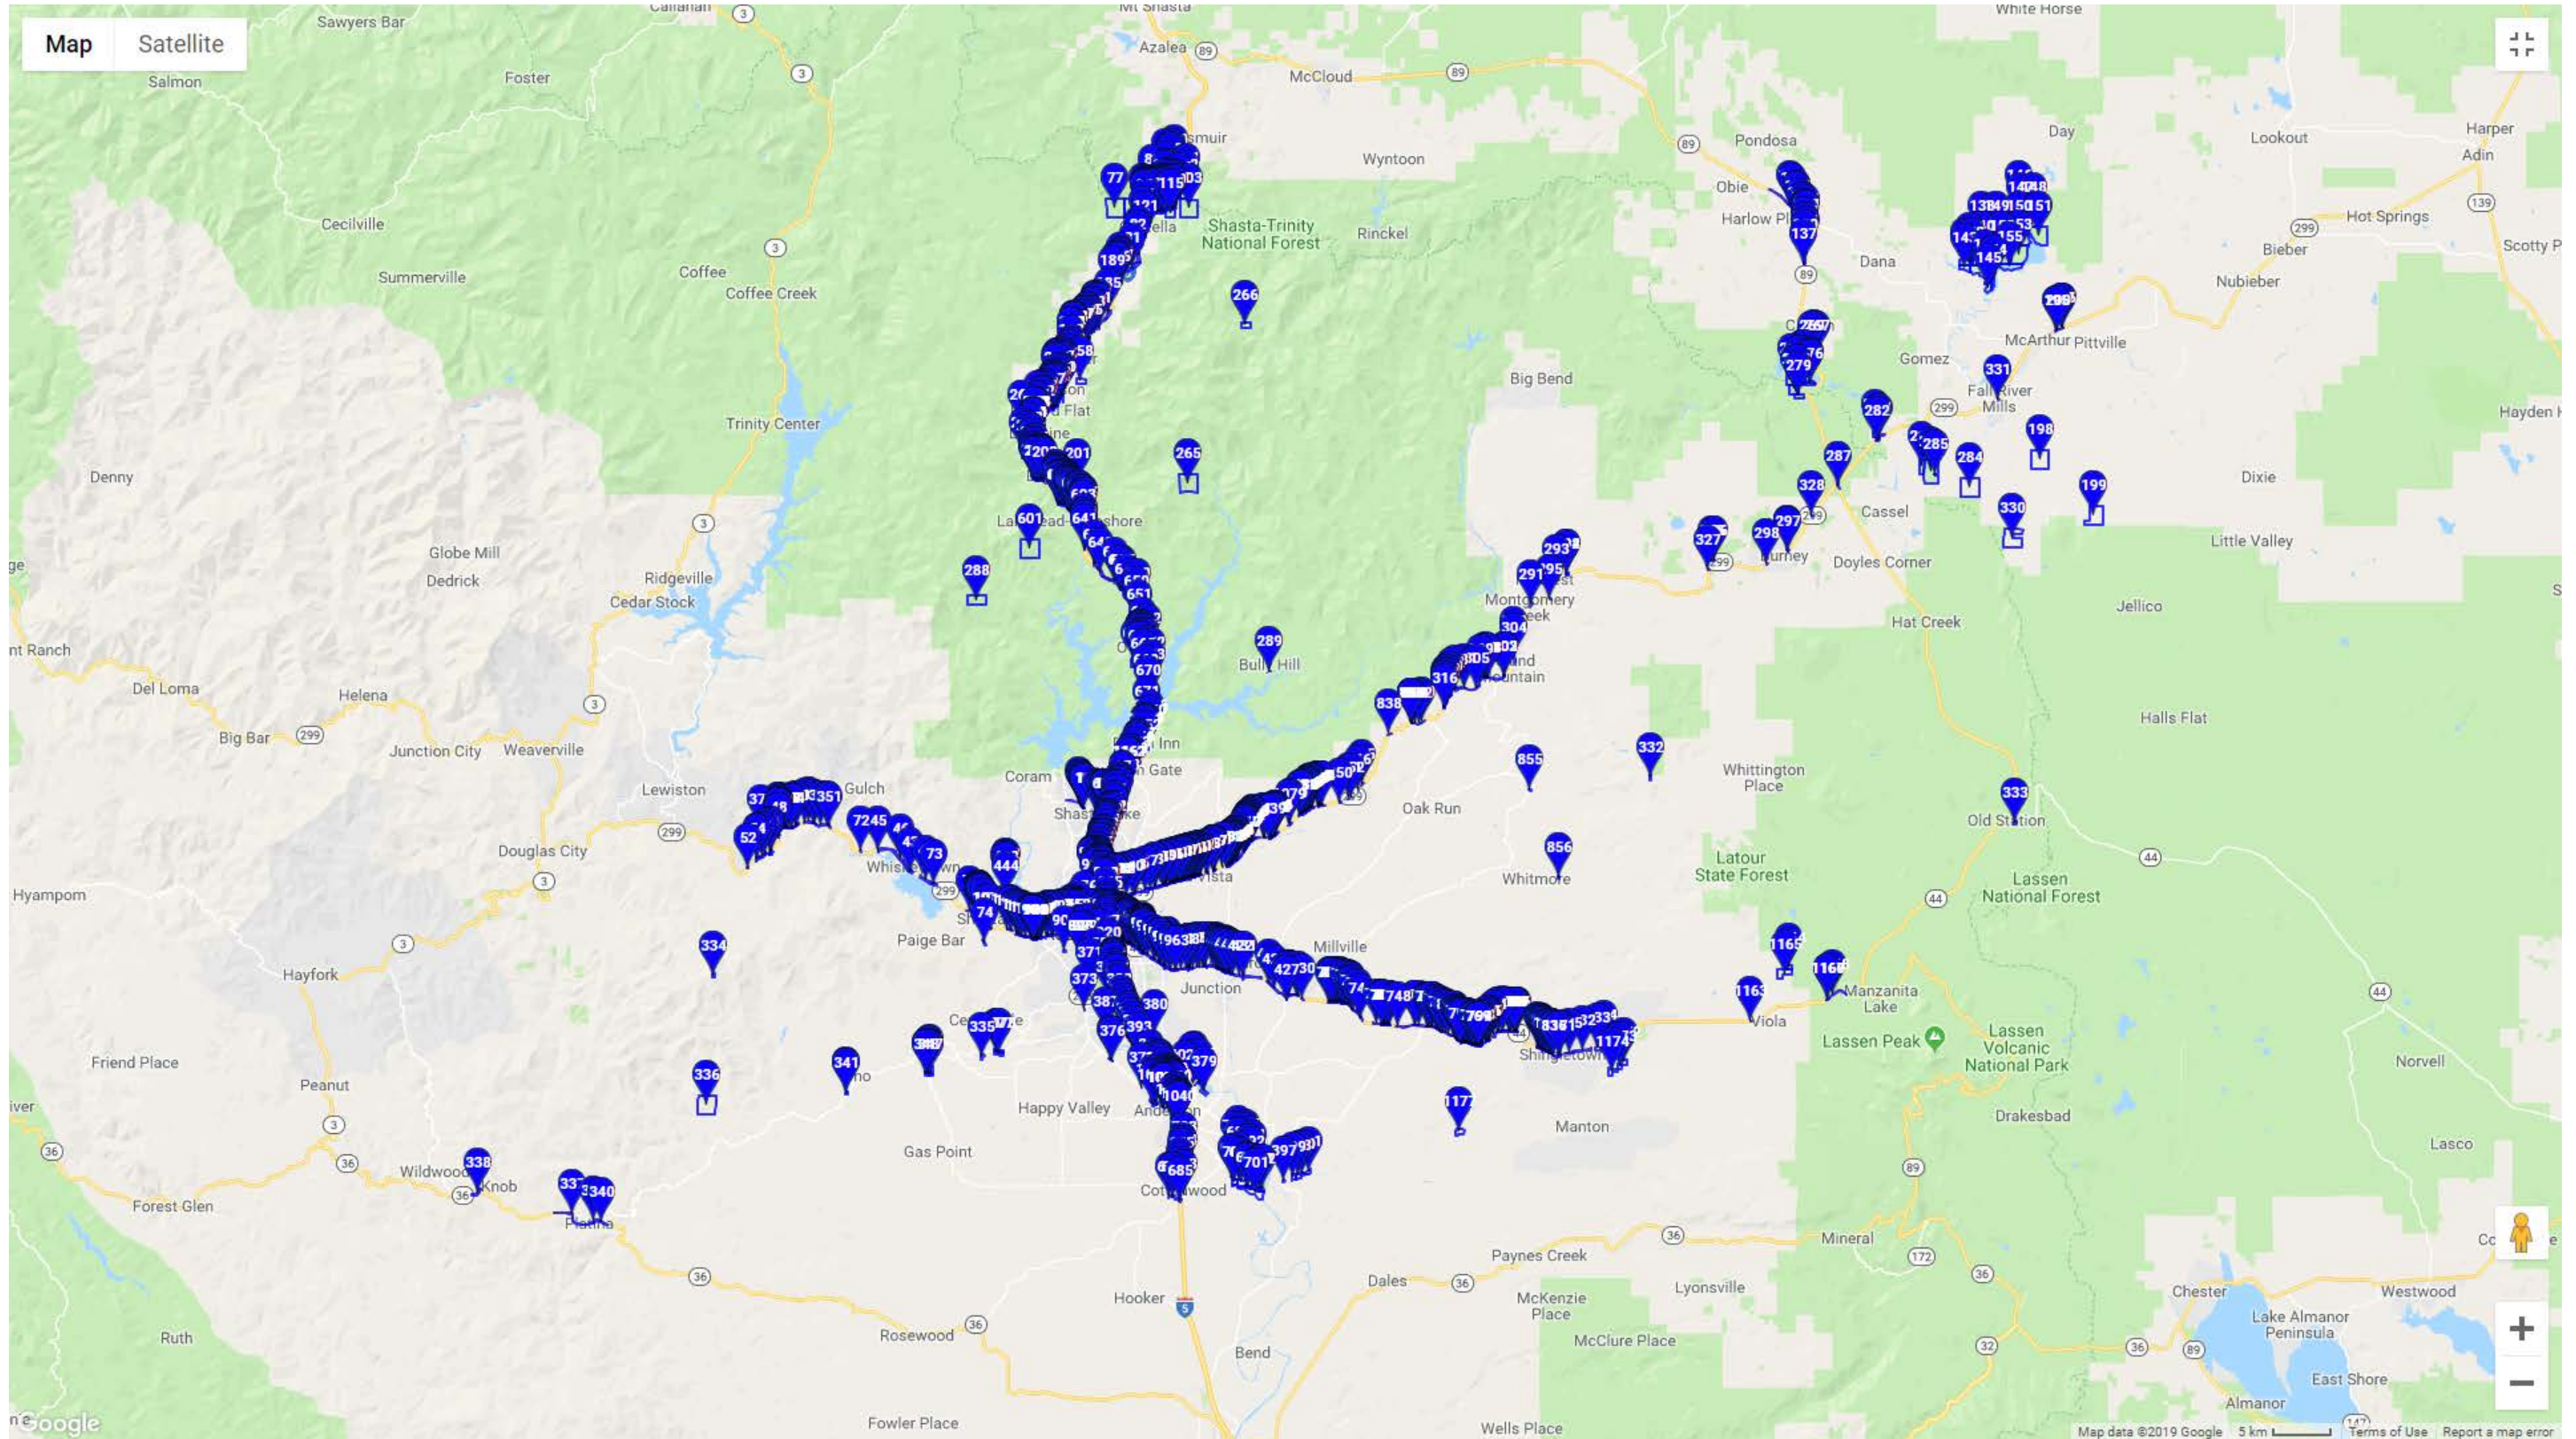

MENDOCINO COUNTY

MERCED COUNTY

MODOC COUNTY

MONO COUNTY

MONTEREY COUNTY

NAPA COUNTY

NEVADA COUNTY

ORANGE COUNTY

PLUMAS COUNTY

RIVERSIDE COUNTY

SAN BENITO COUNTY

SAN DIEGO COUNTY

SAN FRANCISCO COUNTY

SAN MATEO COUNTY

SANTA BARBARA COUNTY

SANTA CLARA COUNTY

SHASTA COUNTY

SIERRA COUNTY

SISKIYOU COUNTY

SOLANO COUNTY

SONOMA COUNTY

STANISLAUS COUNTY

SUTTER COUNTY

TEHAMA COUNTY

TRINITY COUNTY

TUOLUMNE COUNTY

YUBA COUNTY