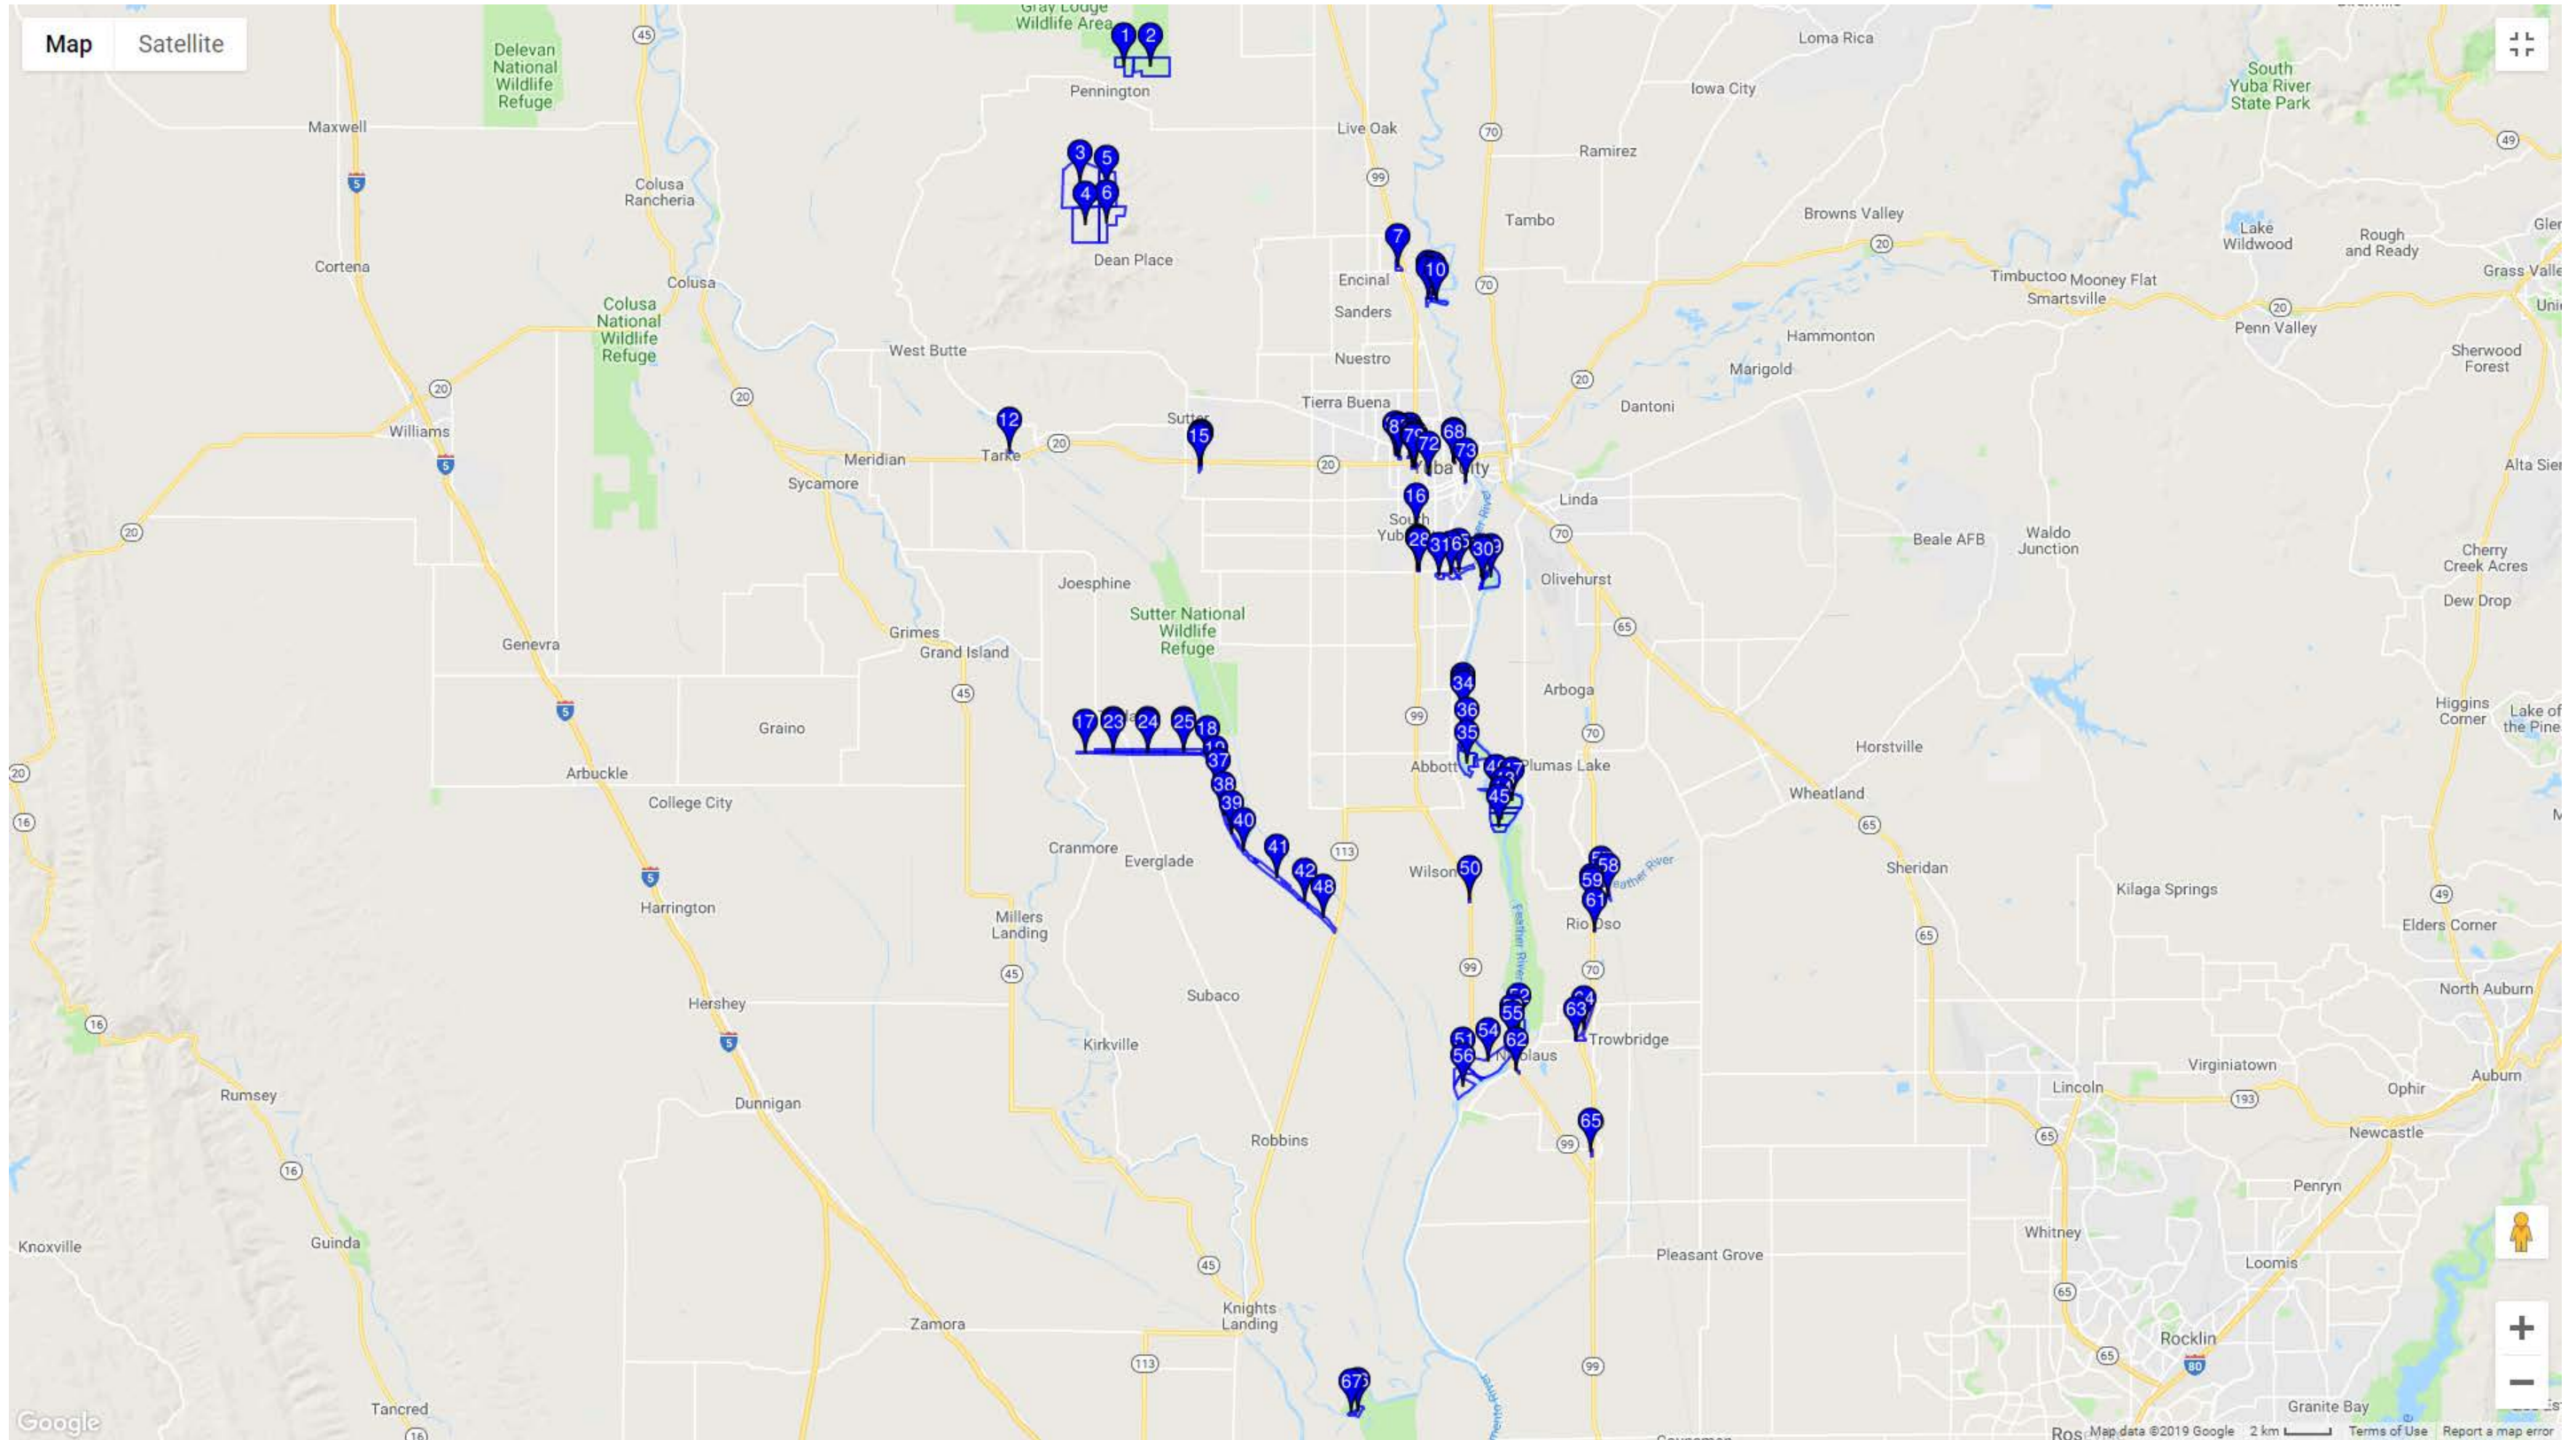

HUMBOLDT COUNTY

IMPERIAL COUNTY

INYO COUNTY

LAKE COUNTY

LASSEN COUNTY

MADERA COUNTY

MARIN COUNTY

MARIPOSA COUNTY

PLUMAS COUNTY

RIVERSIDE COUNTY

SAN BENITO COUNTY

SAN DIEGO COUNTY

SAN FRANCISCO COUNTY

SAN MATEO COUNTY

SANTA BARBARA COUNTY

SANTA CLARA COUNTY

SHASTA COUNTY

SIERRA COUNTY

SISKIYOU COUNTY

SOLANO COUNTY

SONOMA COUNTY

STANISLAUS COUNTY

SUTTER COUNTY

TEHAMA COUNTY

TRINITY COUNTY

TUOLUMNE COUNTY

YUBA COUNTY