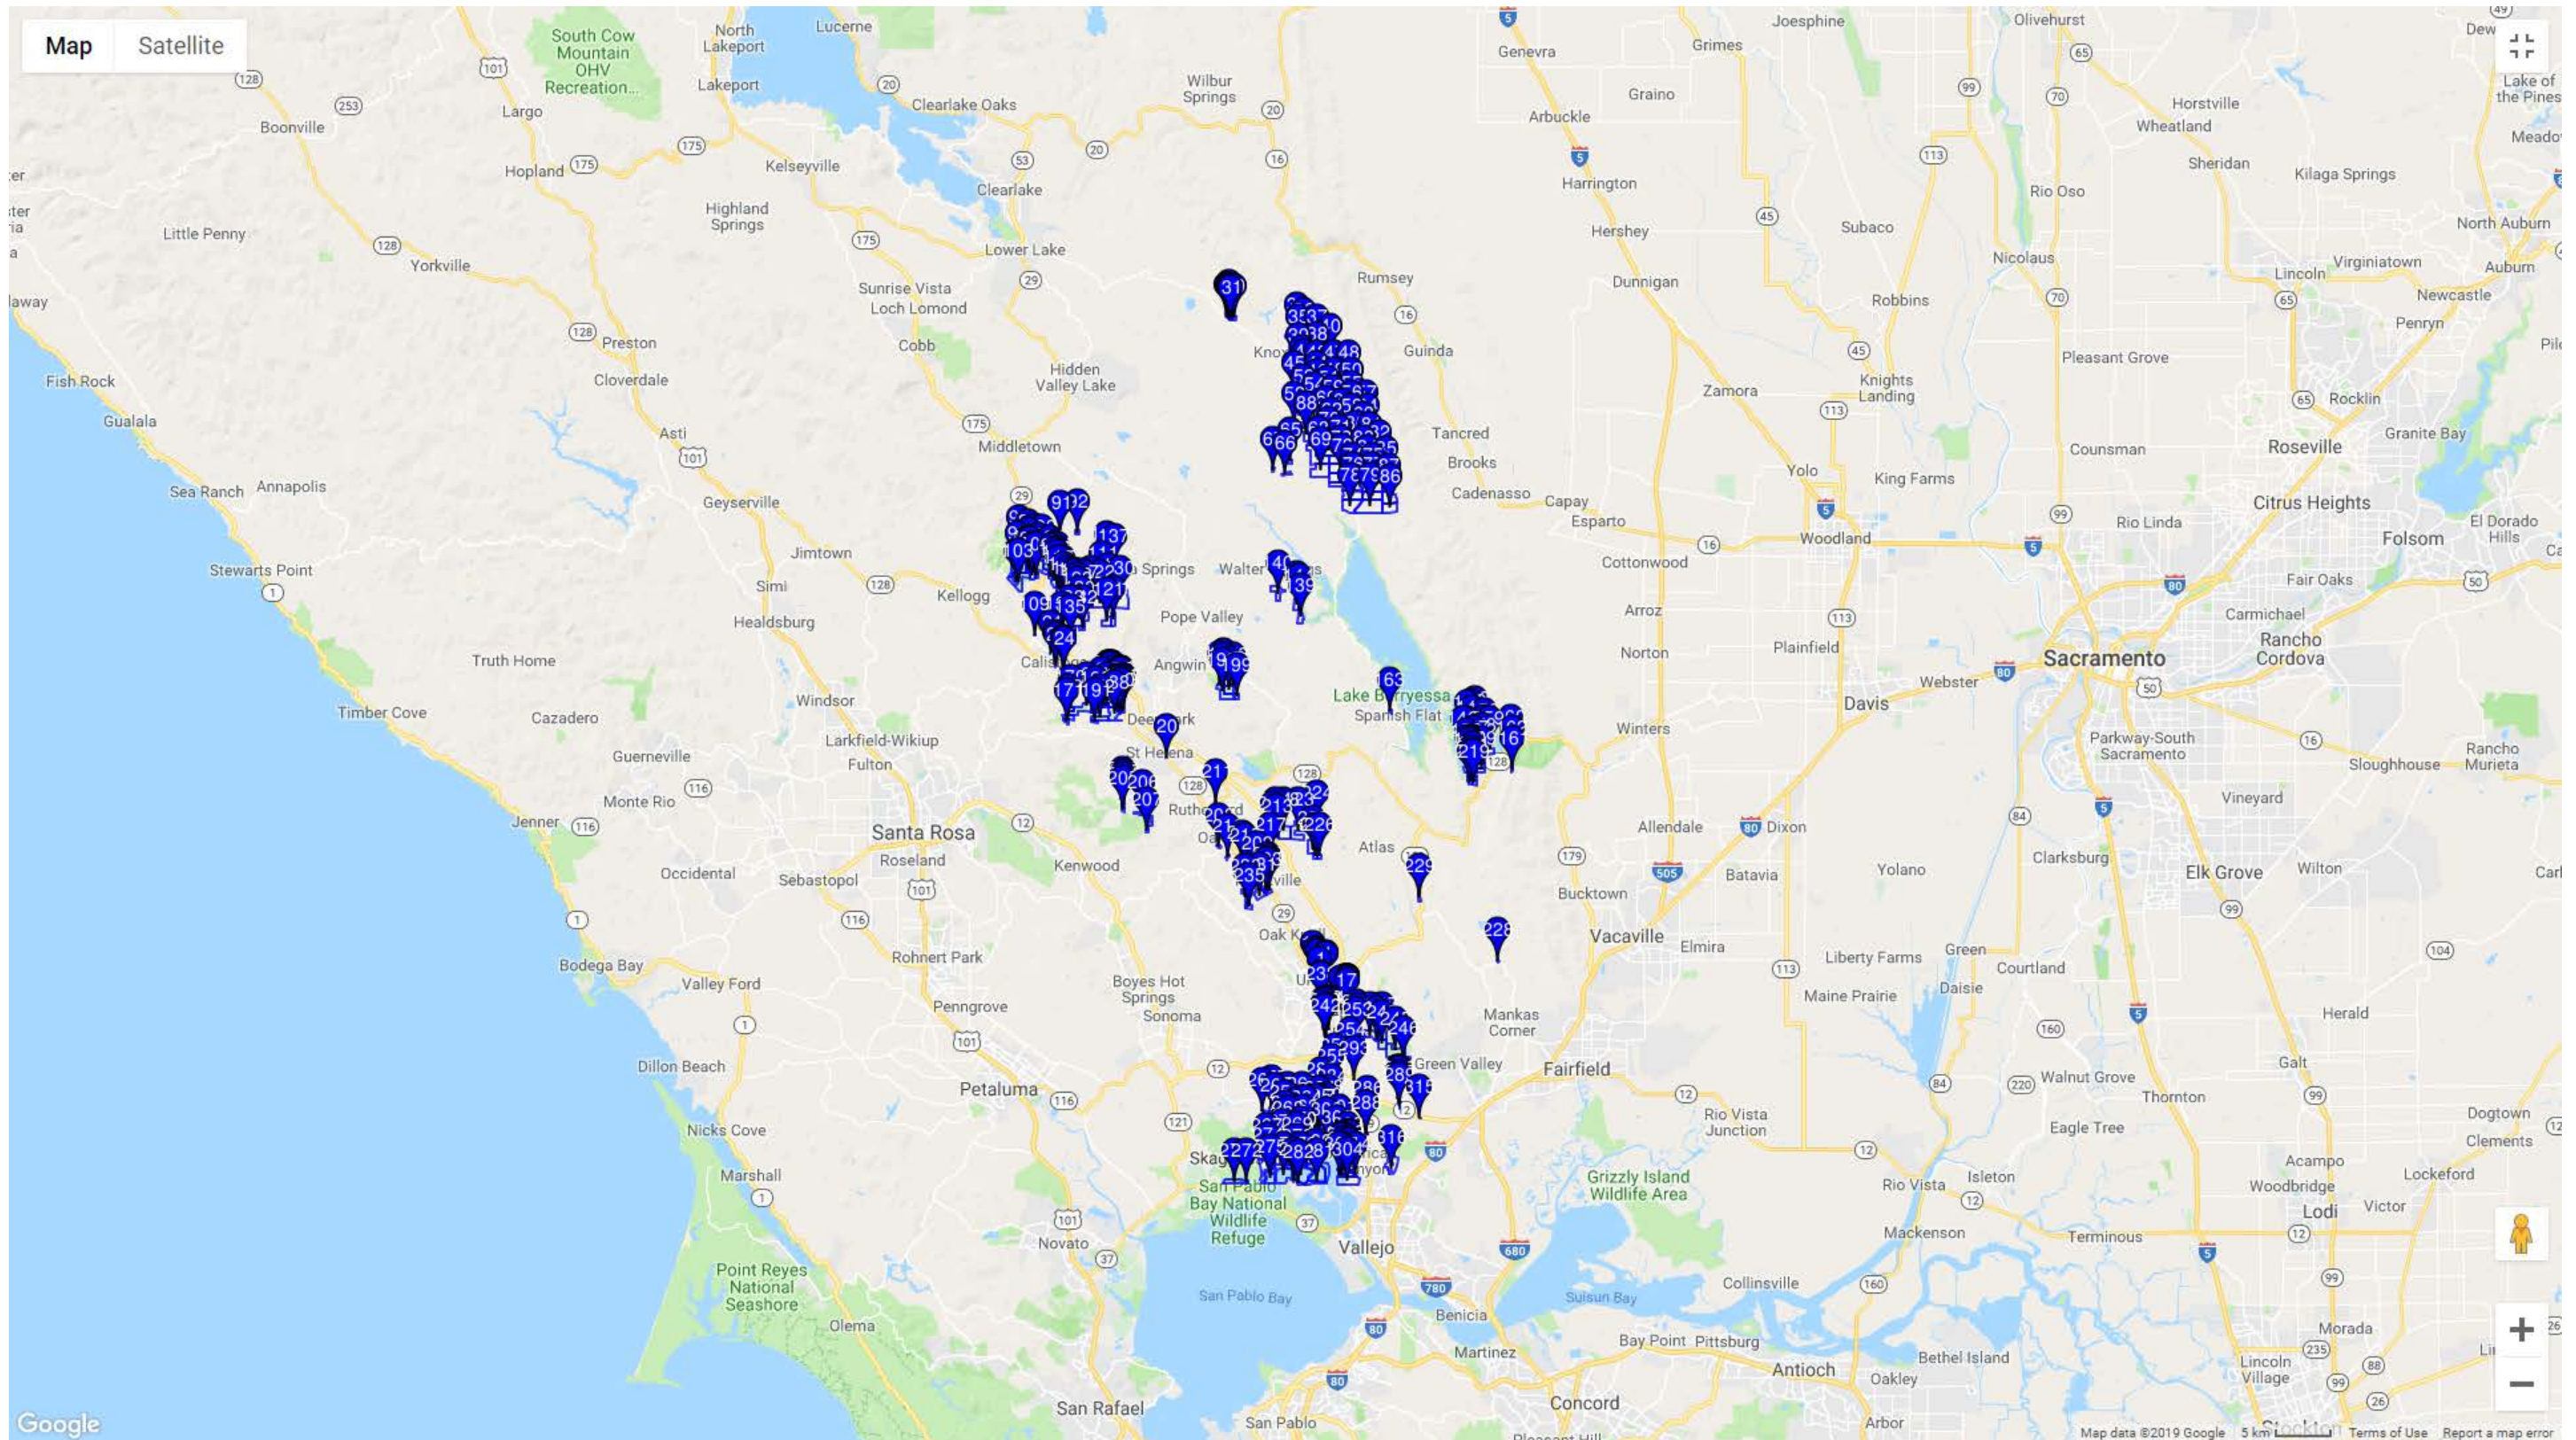

HUMBOLDT COUNTY

IMPERIAL COUNTY

INYO COUNTY

LAKE COUNTY

LASSEN COUNTY

MADERA COUNTY

MARIN COUNTY

MARIPOSA COUNTY

MENDOCINO COUNTY

MERCED COUNTY

MODOC COUNTY

MONO COUNTY

MONTEREY COUNTY

NAPA COUNTY

NEVADA COUNTY

ORANGE COUNTY

SHASTA COUNTY

SIERRA COUNTY

SISKIYOU COUNTY

SOLANO COUNTY

SONOMA COUNTY

STANISLAUS COUNTY

SUTTER COUNTY

TEHAMA COUNTY

TRINITY COUNTY

TUOLUMNE COUNTY

YUBA COUNTY