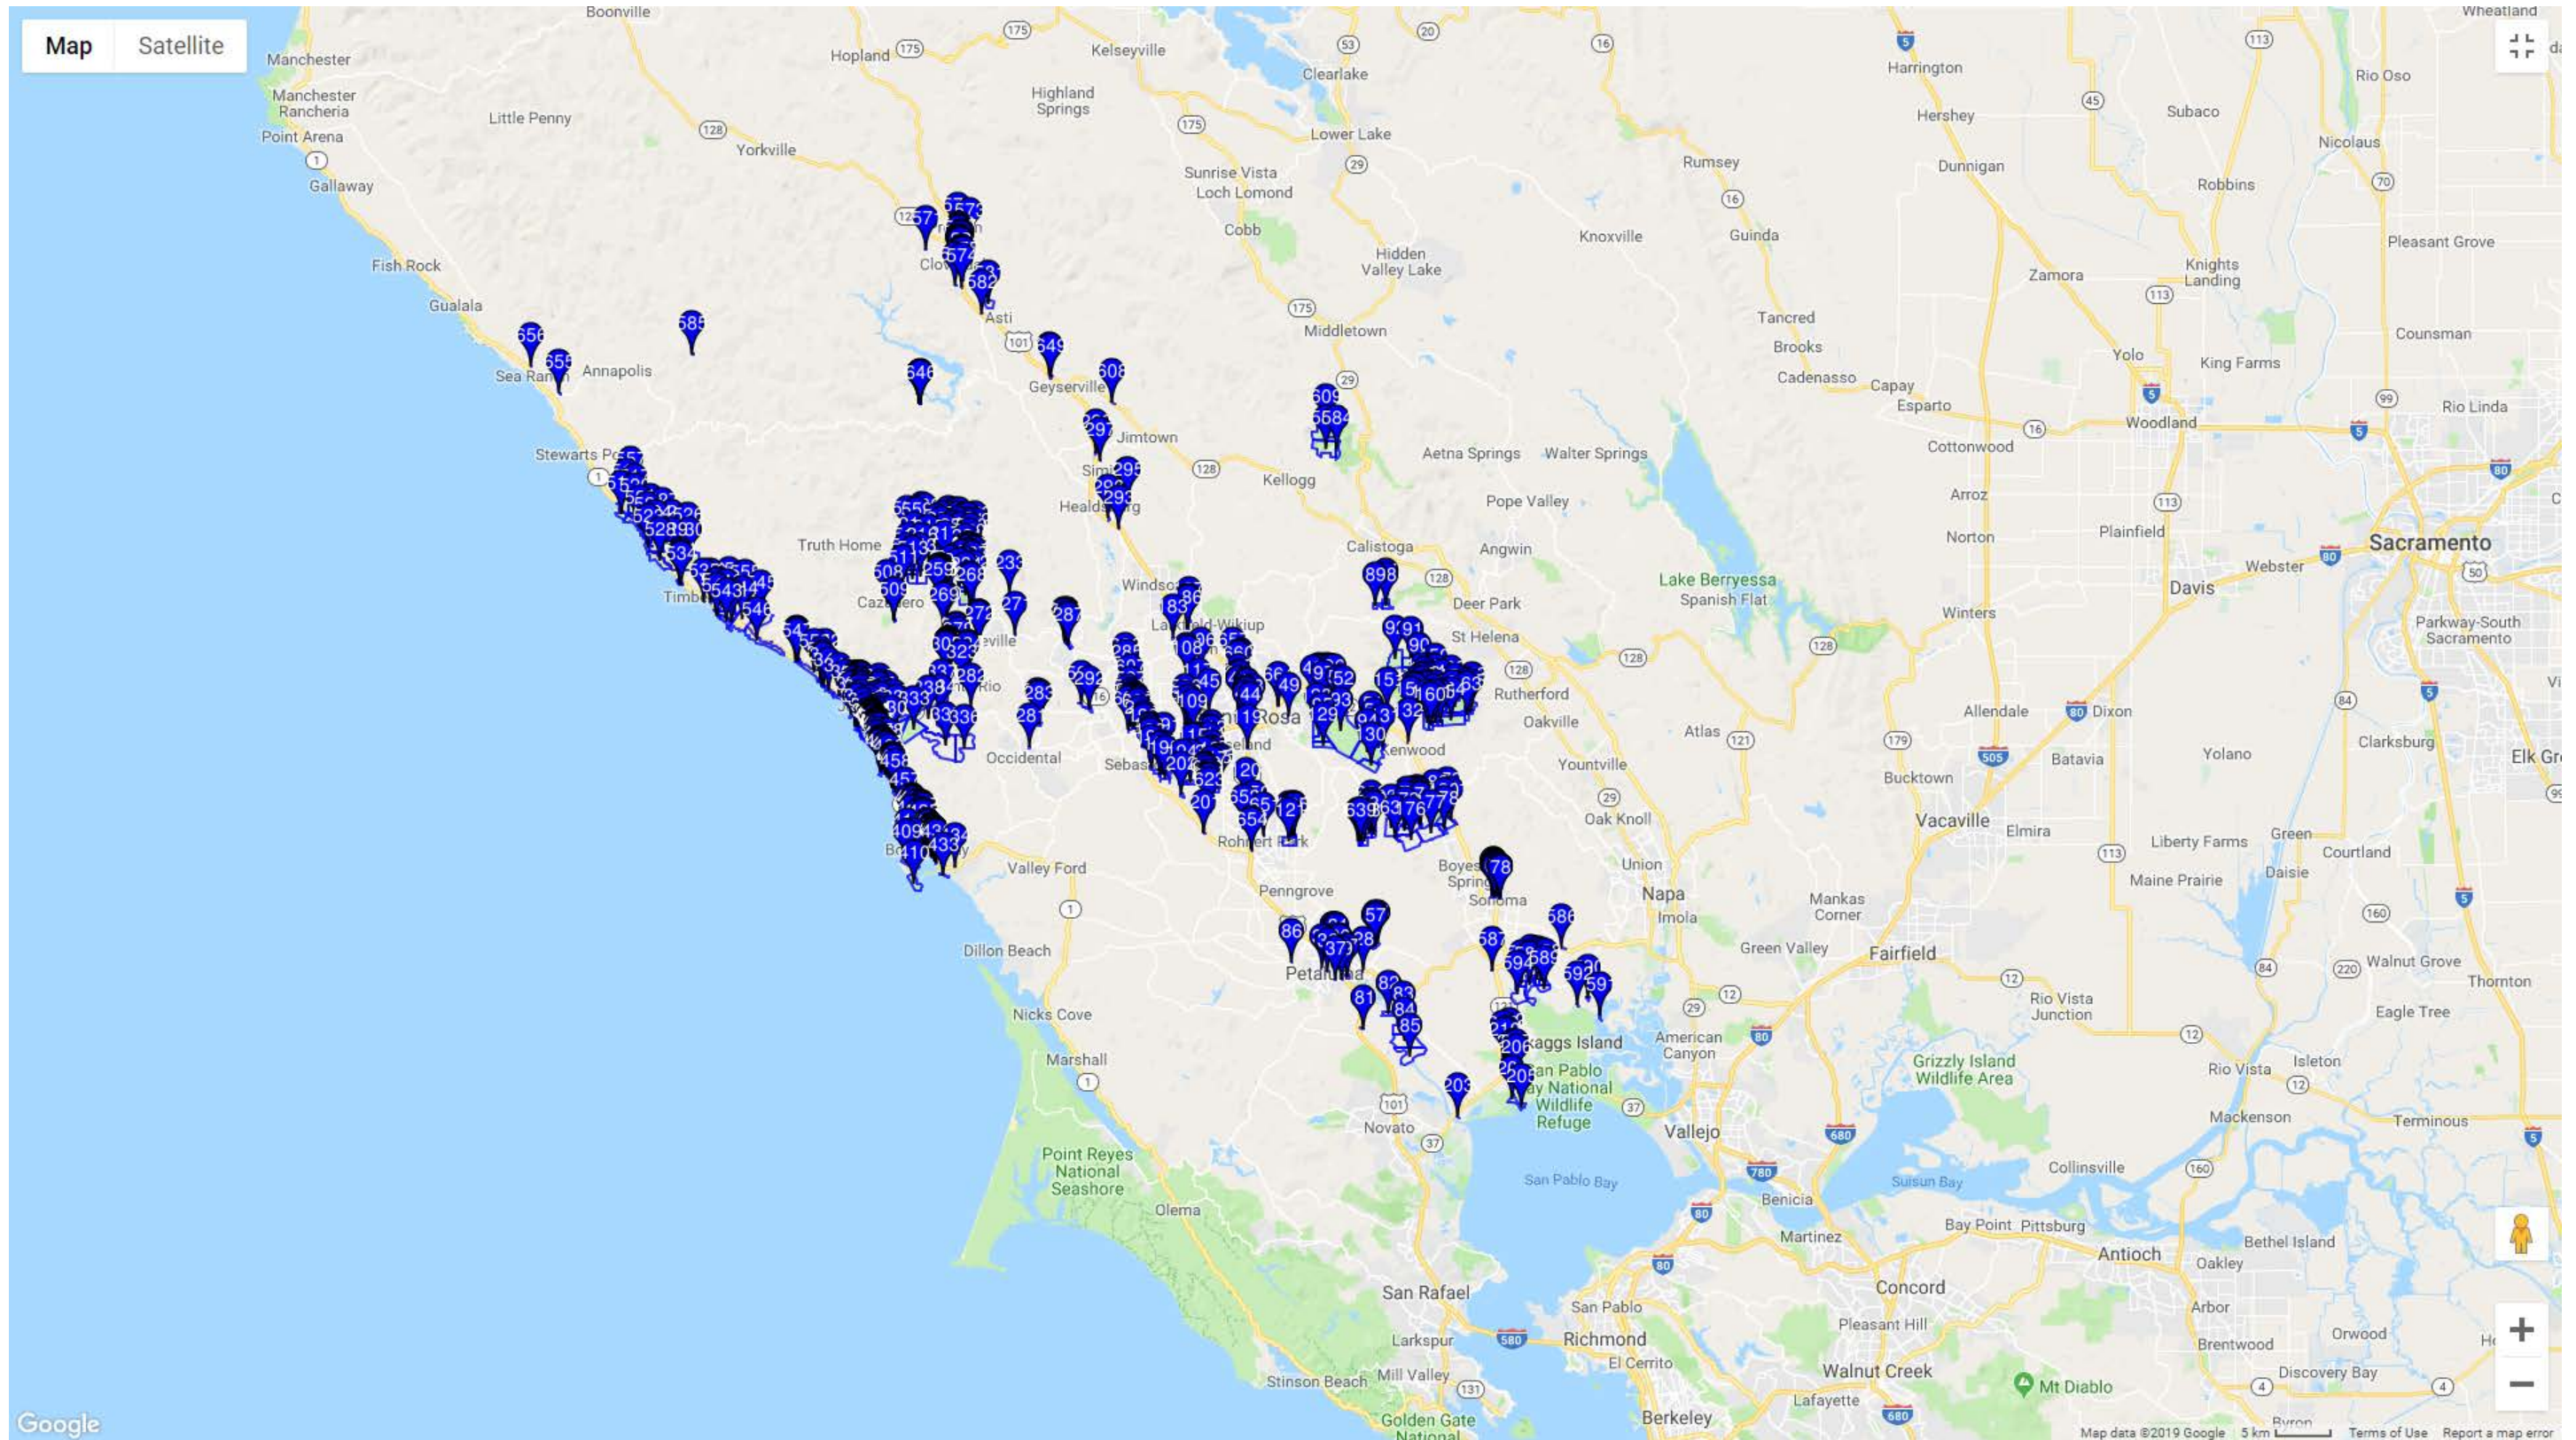

HUMBOLDT COUNTY

IMPERIAL COUNTY

INYO COUNTY

LAKE COUNTY

LASSEN COUNTY

MADERA COUNTY

MARIN COUNTY

MARIPOSA COUNTY

PLUMAS COUNTY

RIVERSIDE COUNTY

SAN BENITO COUNTY

SAN DIEGO COUNTY

SAN FRANCISCO COUNTY

SAN MATEO COUNTY

SANTA BARBARA COUNTY

SANTA CLARA COUNTY

SHASTA COUNTY

SIERRA COUNTY

SISKIYOU COUNTY

SOLANO COUNTY

SONOMA COUNTY

STANISLAUS COUNTY

SUTTER COUNTY

TEHAMA COUNTY

TRINITY COUNTY

TUOLUMNE COUNTY

YUBA COUNTY