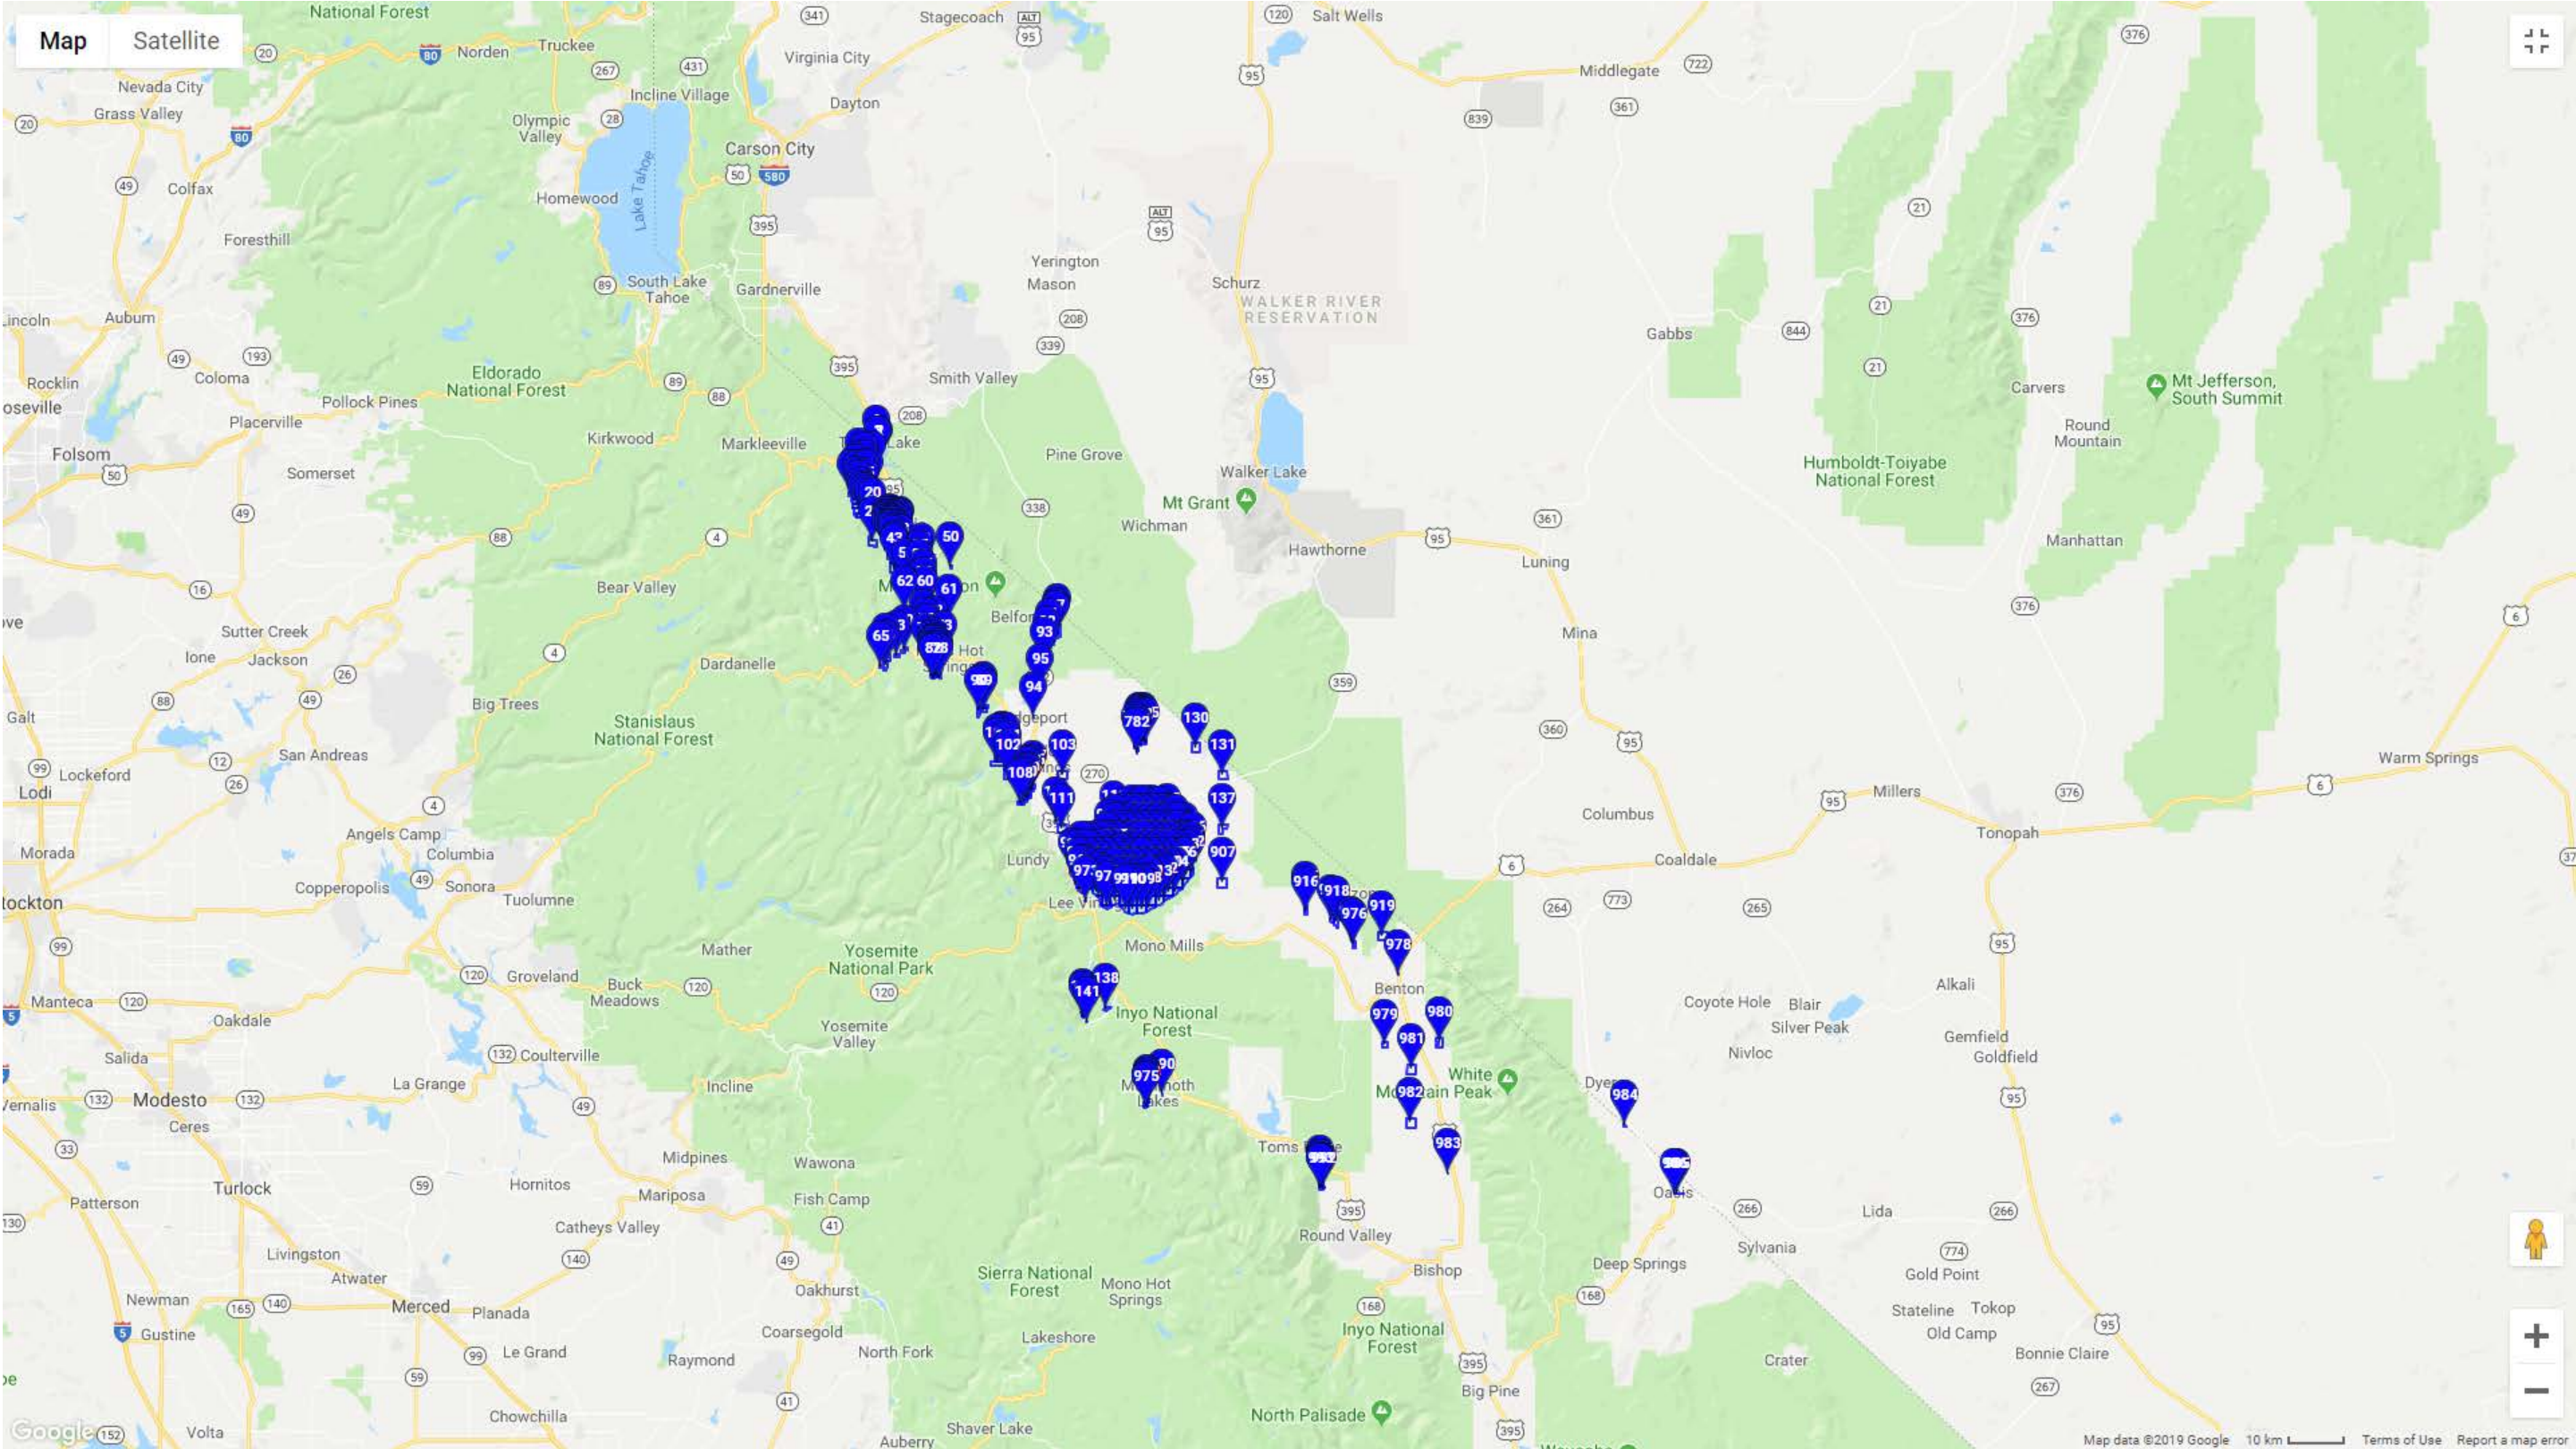

HUMBOLDT COUNTY

IMPERIAL COUNTY

INYO COUNTY

LAKE COUNTY

LASSEN COUNTY

MADERA COUNTY

MARIN COUNTY

MARIPOSA COUNTY

MENDOCINO COUNTY

MERCED COUNTY

MODOC COUNTY

MONO COUNTY

MONTEREY COUNTY

NAPA COUNTY

NEVADA COUNTY

ORANGE COUNTY

SHASTA COUNTY

SIERRA COUNTY

SISKIYOU COUNTY

SOLANO COUNTY

SONOMA COUNTY

STANISLAUS COUNTY

SUTTER COUNTY

TEHAMA COUNTY

TRINITY COUNTY

TUOLUMNE COUNTY

YUBA COUNTY