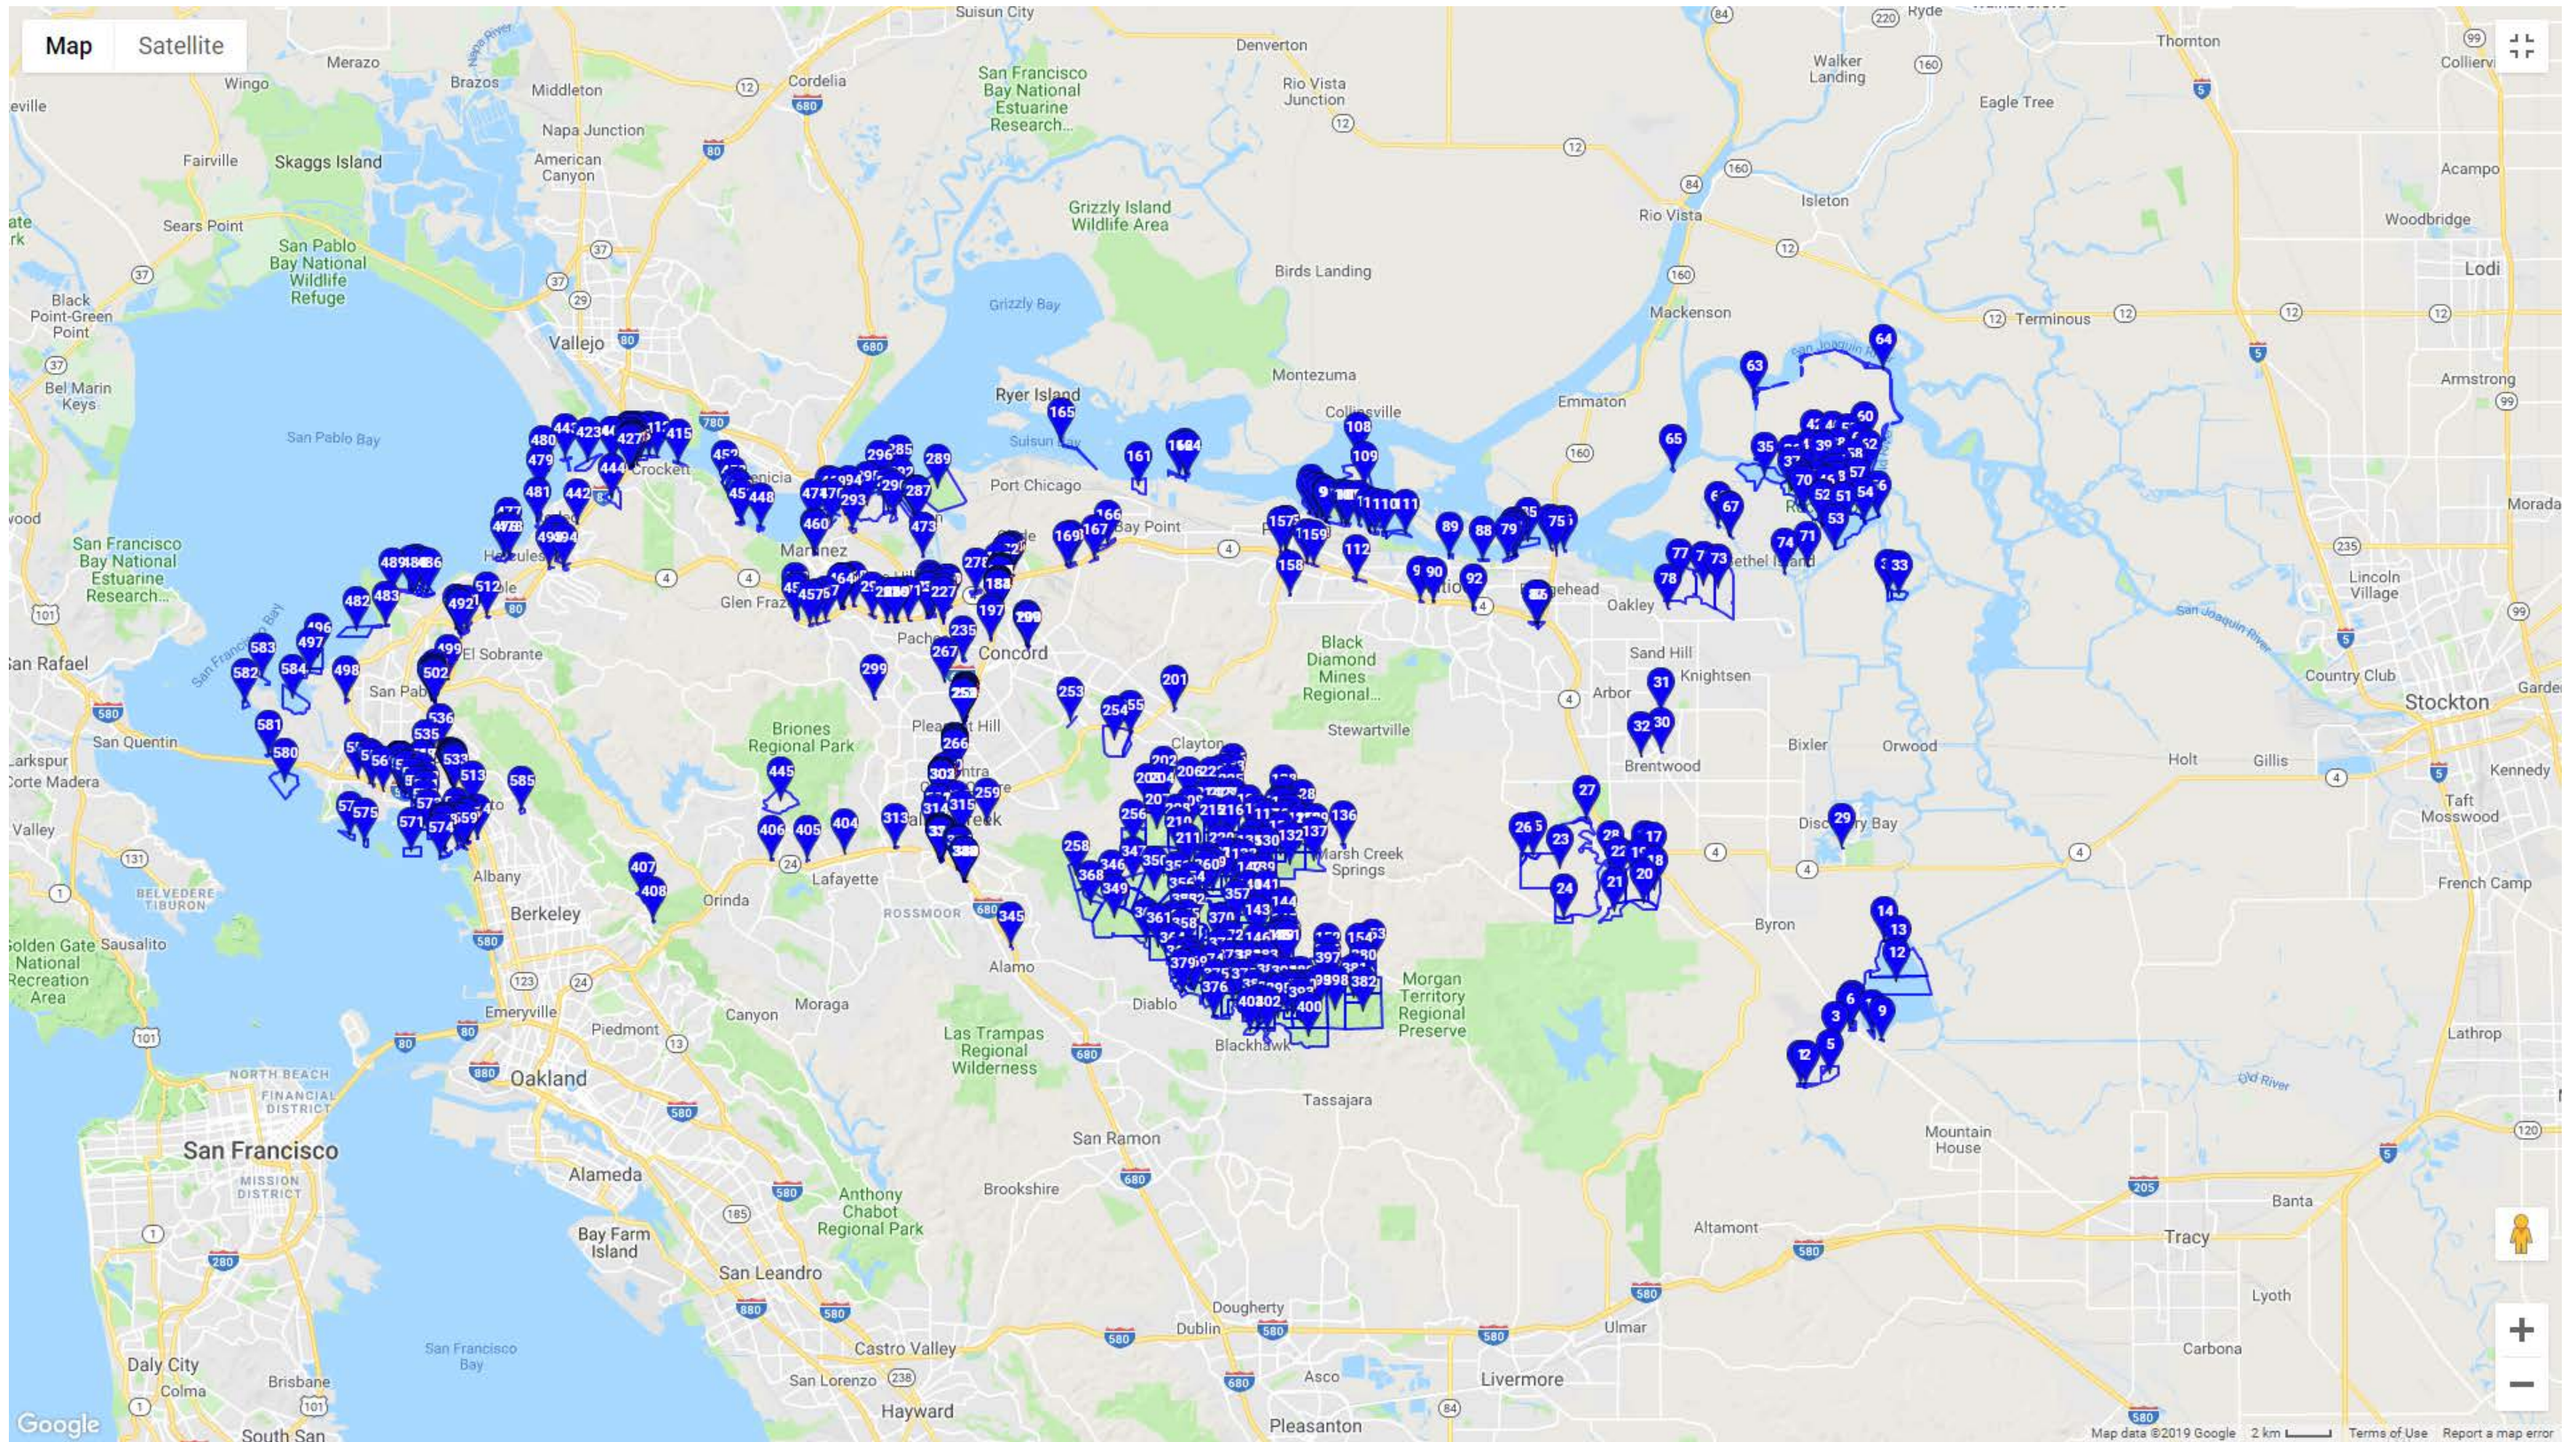

ALAMEDA COUNTY

AMADOR COUNTY

BUTTE COUNTY

COLUSA COUNTY

CONTRA COSTA COUNTY

DEL NORTE COUNTY

EL DORADO COUNTY

GLENN COUNTY

HUMBOLDT COUNTY

IMPERIAL COUNTY

INYO COUNTY

LAKE COUNTY

LASSEN COUNTY

MADERA COUNTY

MARIN COUNTY

MARIPOSA COUNTY

MENDOCINO COUNTY

MERCED COUNTY

MODOC COUNTY

MONO COUNTY

MONTEREY COUNTY

NAPA COUNTY

NEVADA COUNTY

ORANGE COUNTY

TRINITY COUNTY

TUOLUMNE COUNTY

YUBA COUNTY