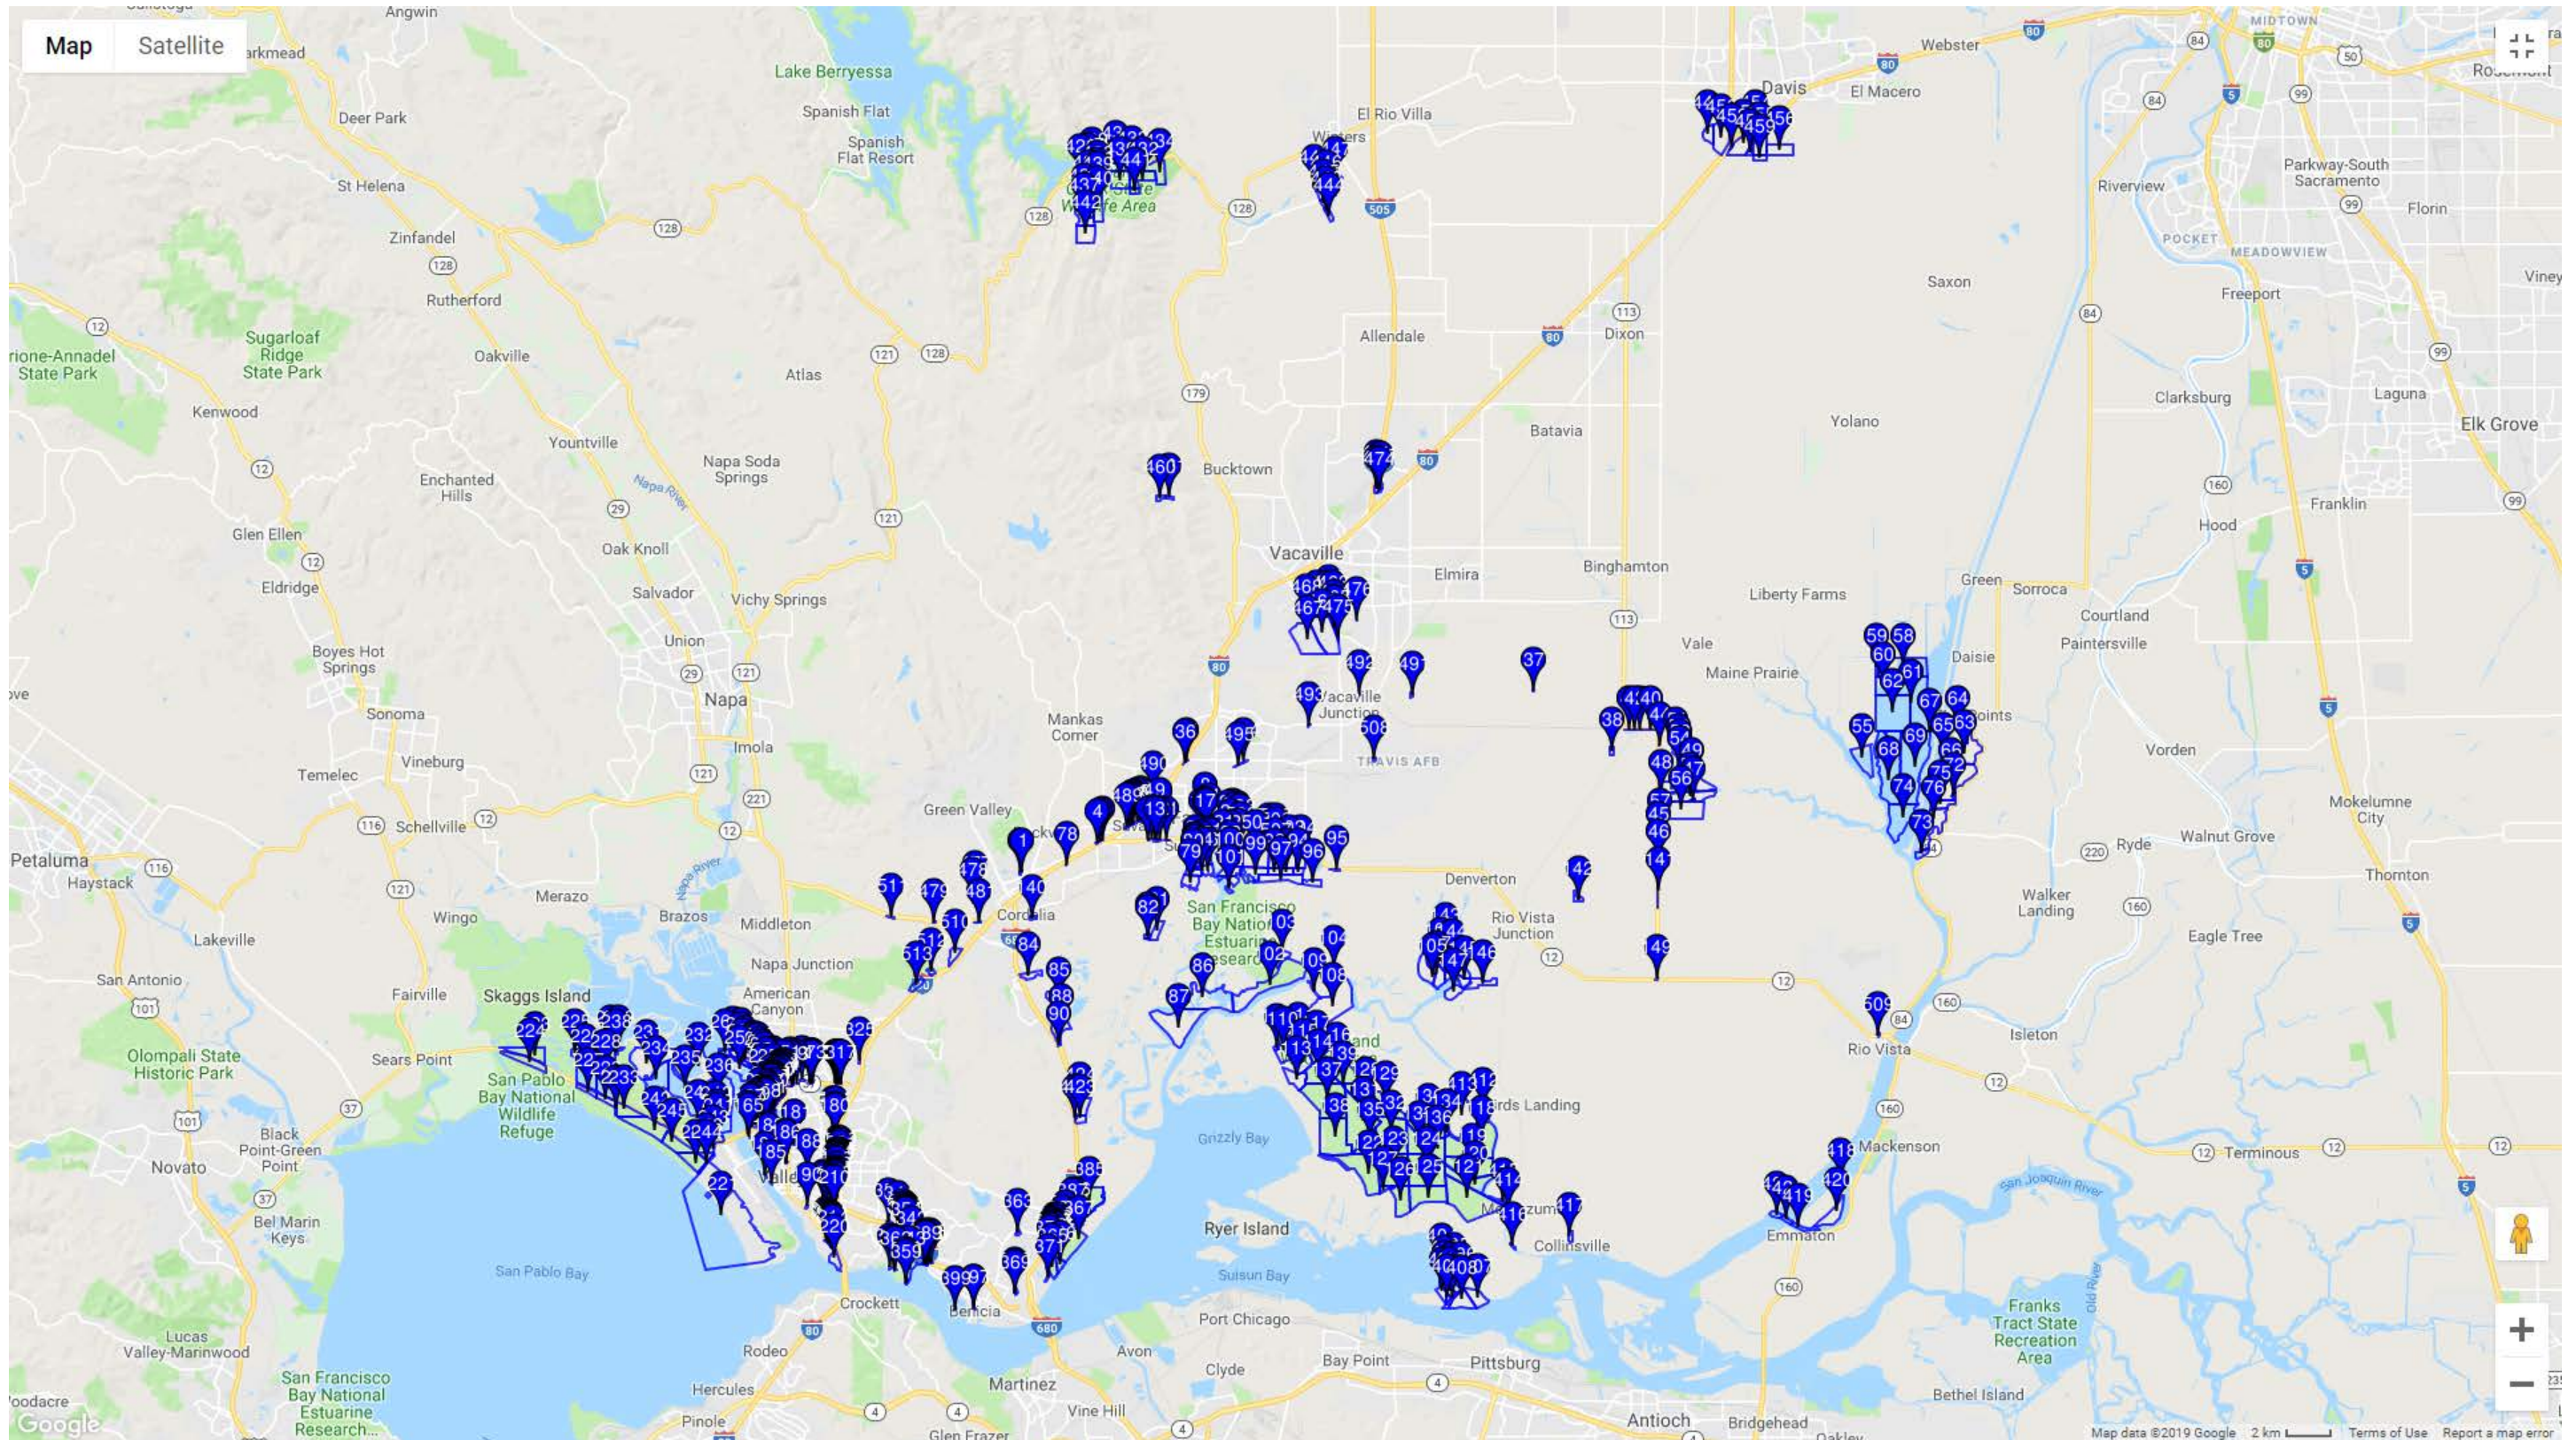

SHASTA COUNTY

SIERRA COUNTY

SISKIYOU COUNTY

SOLANO COUNTY

SONOMA COUNTY

STANISLAUS COUNTY

SUTTER COUNTY

TEHAMA COUNTY

TRINITY COUNTY

TUOLUMNE COUNTY

YUBA COUNTY