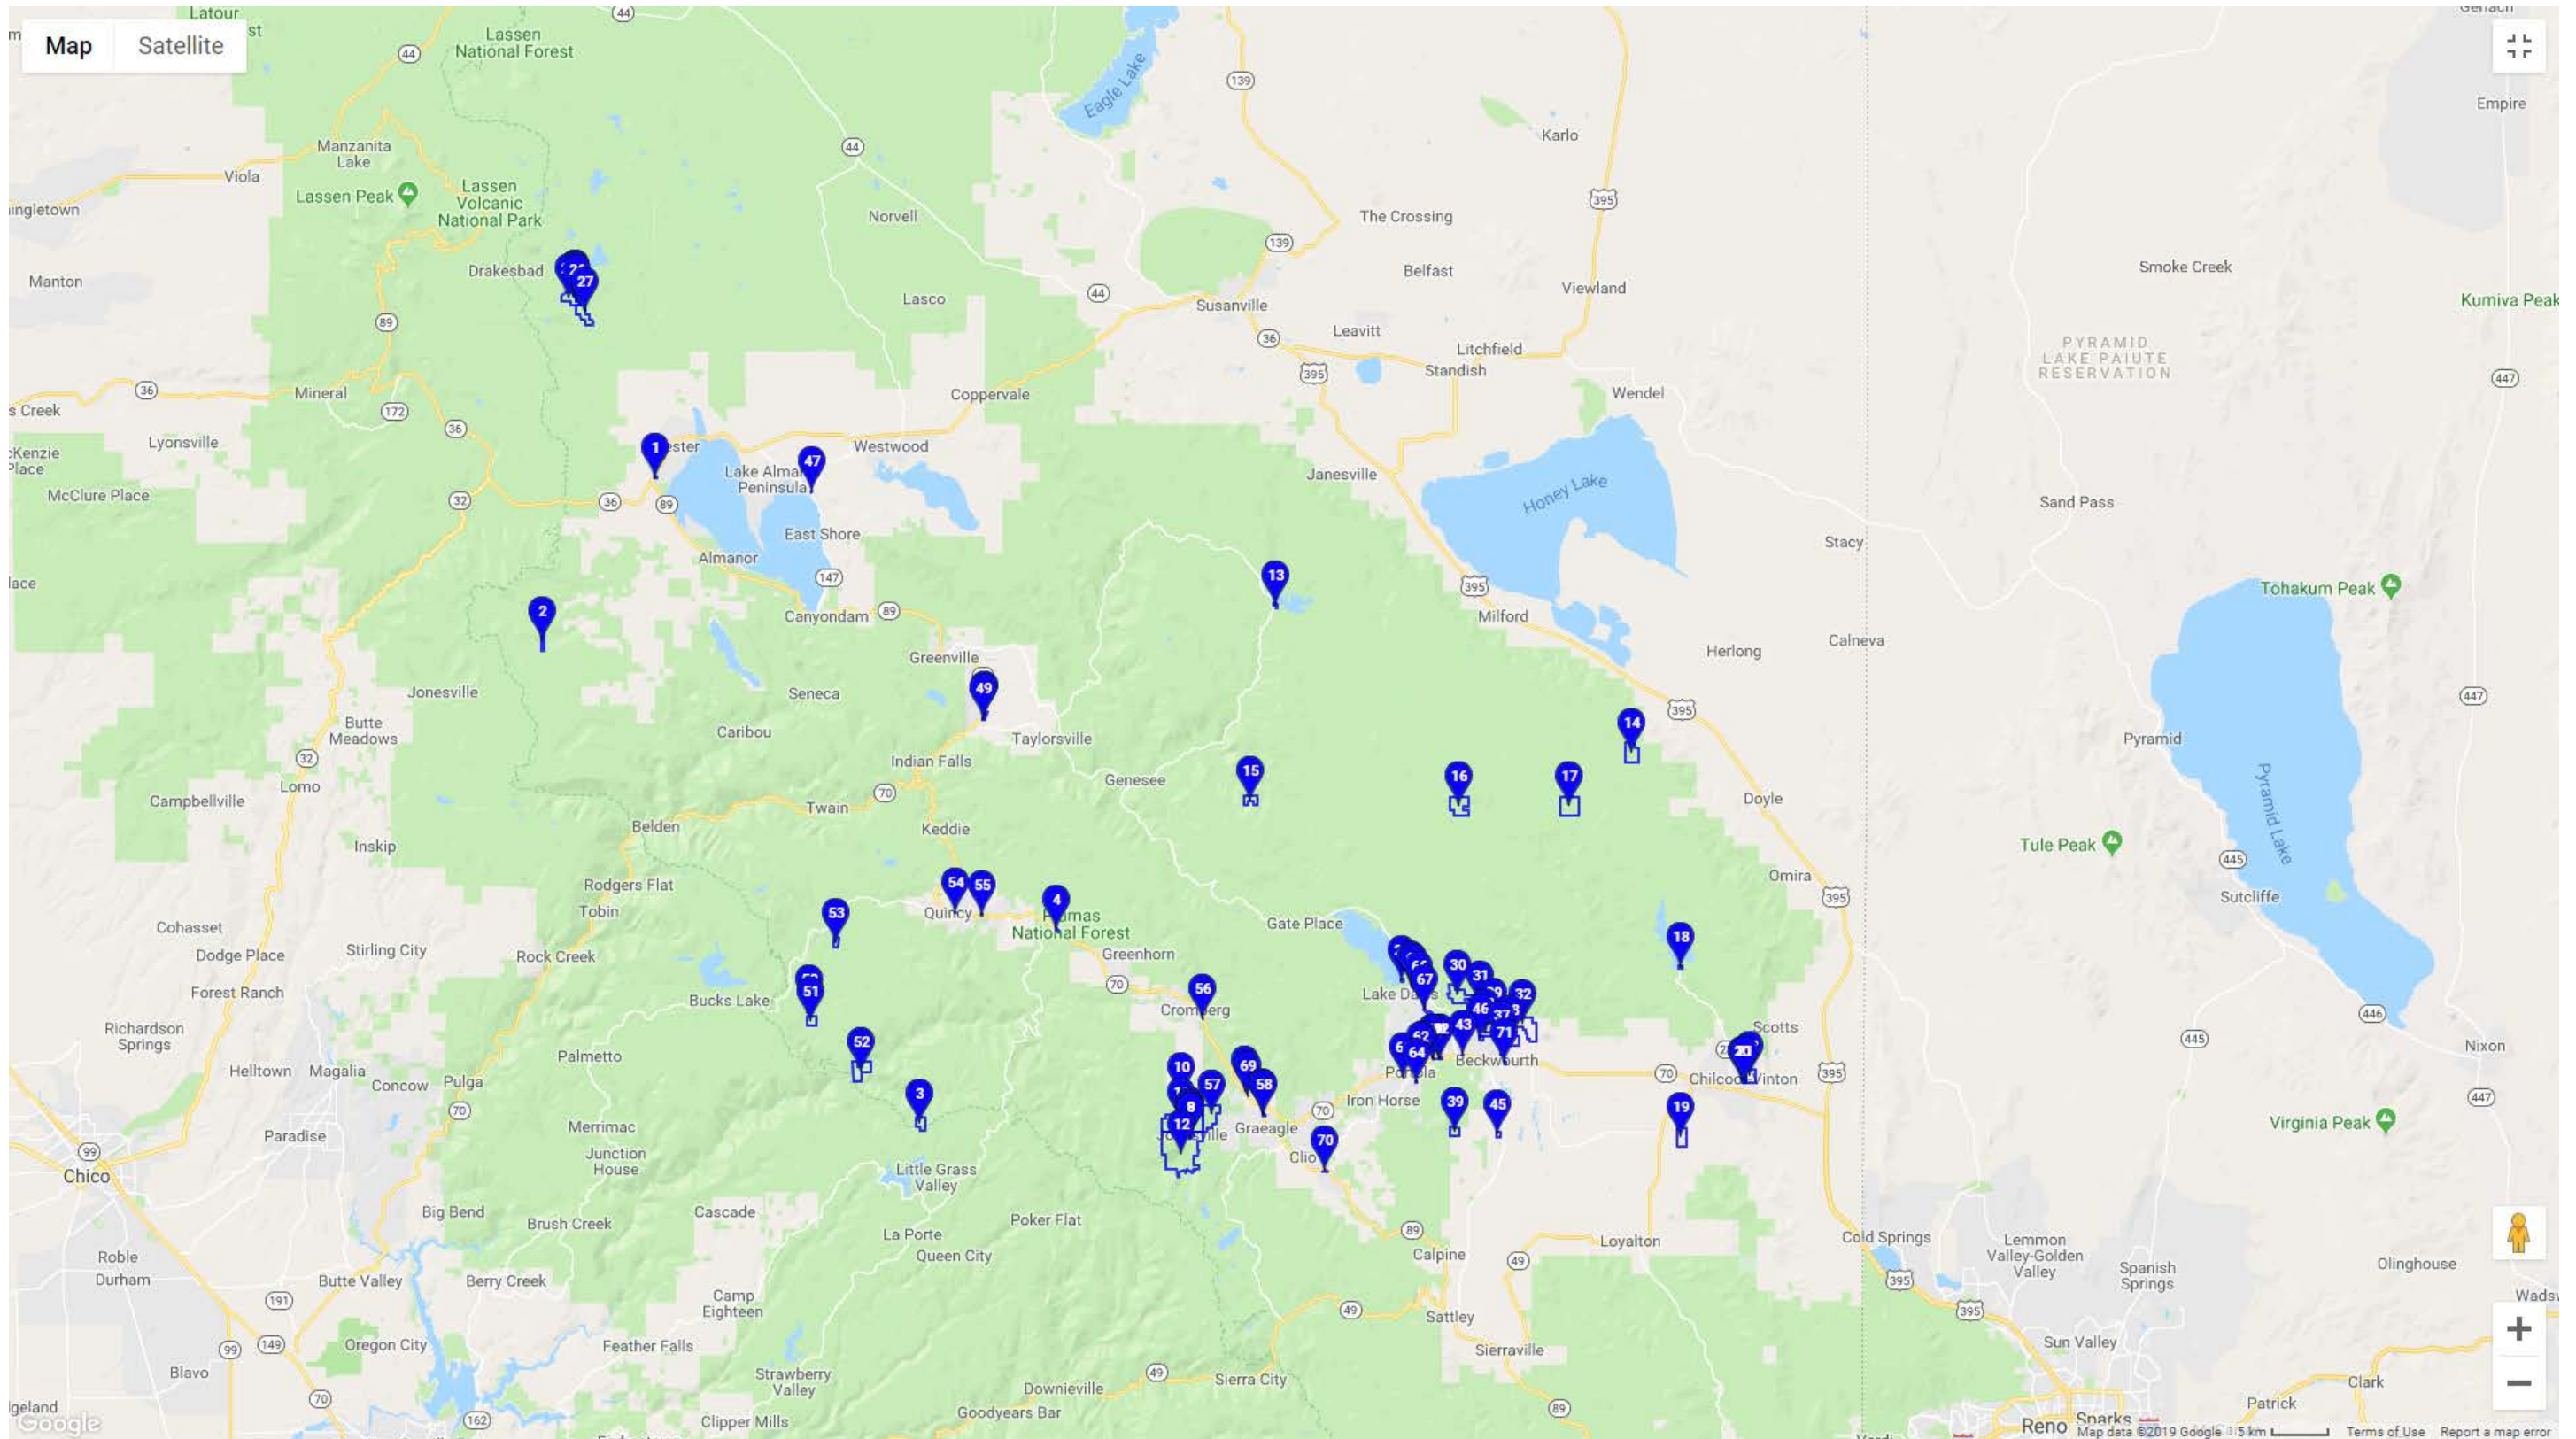

PLUMAS COUNTY