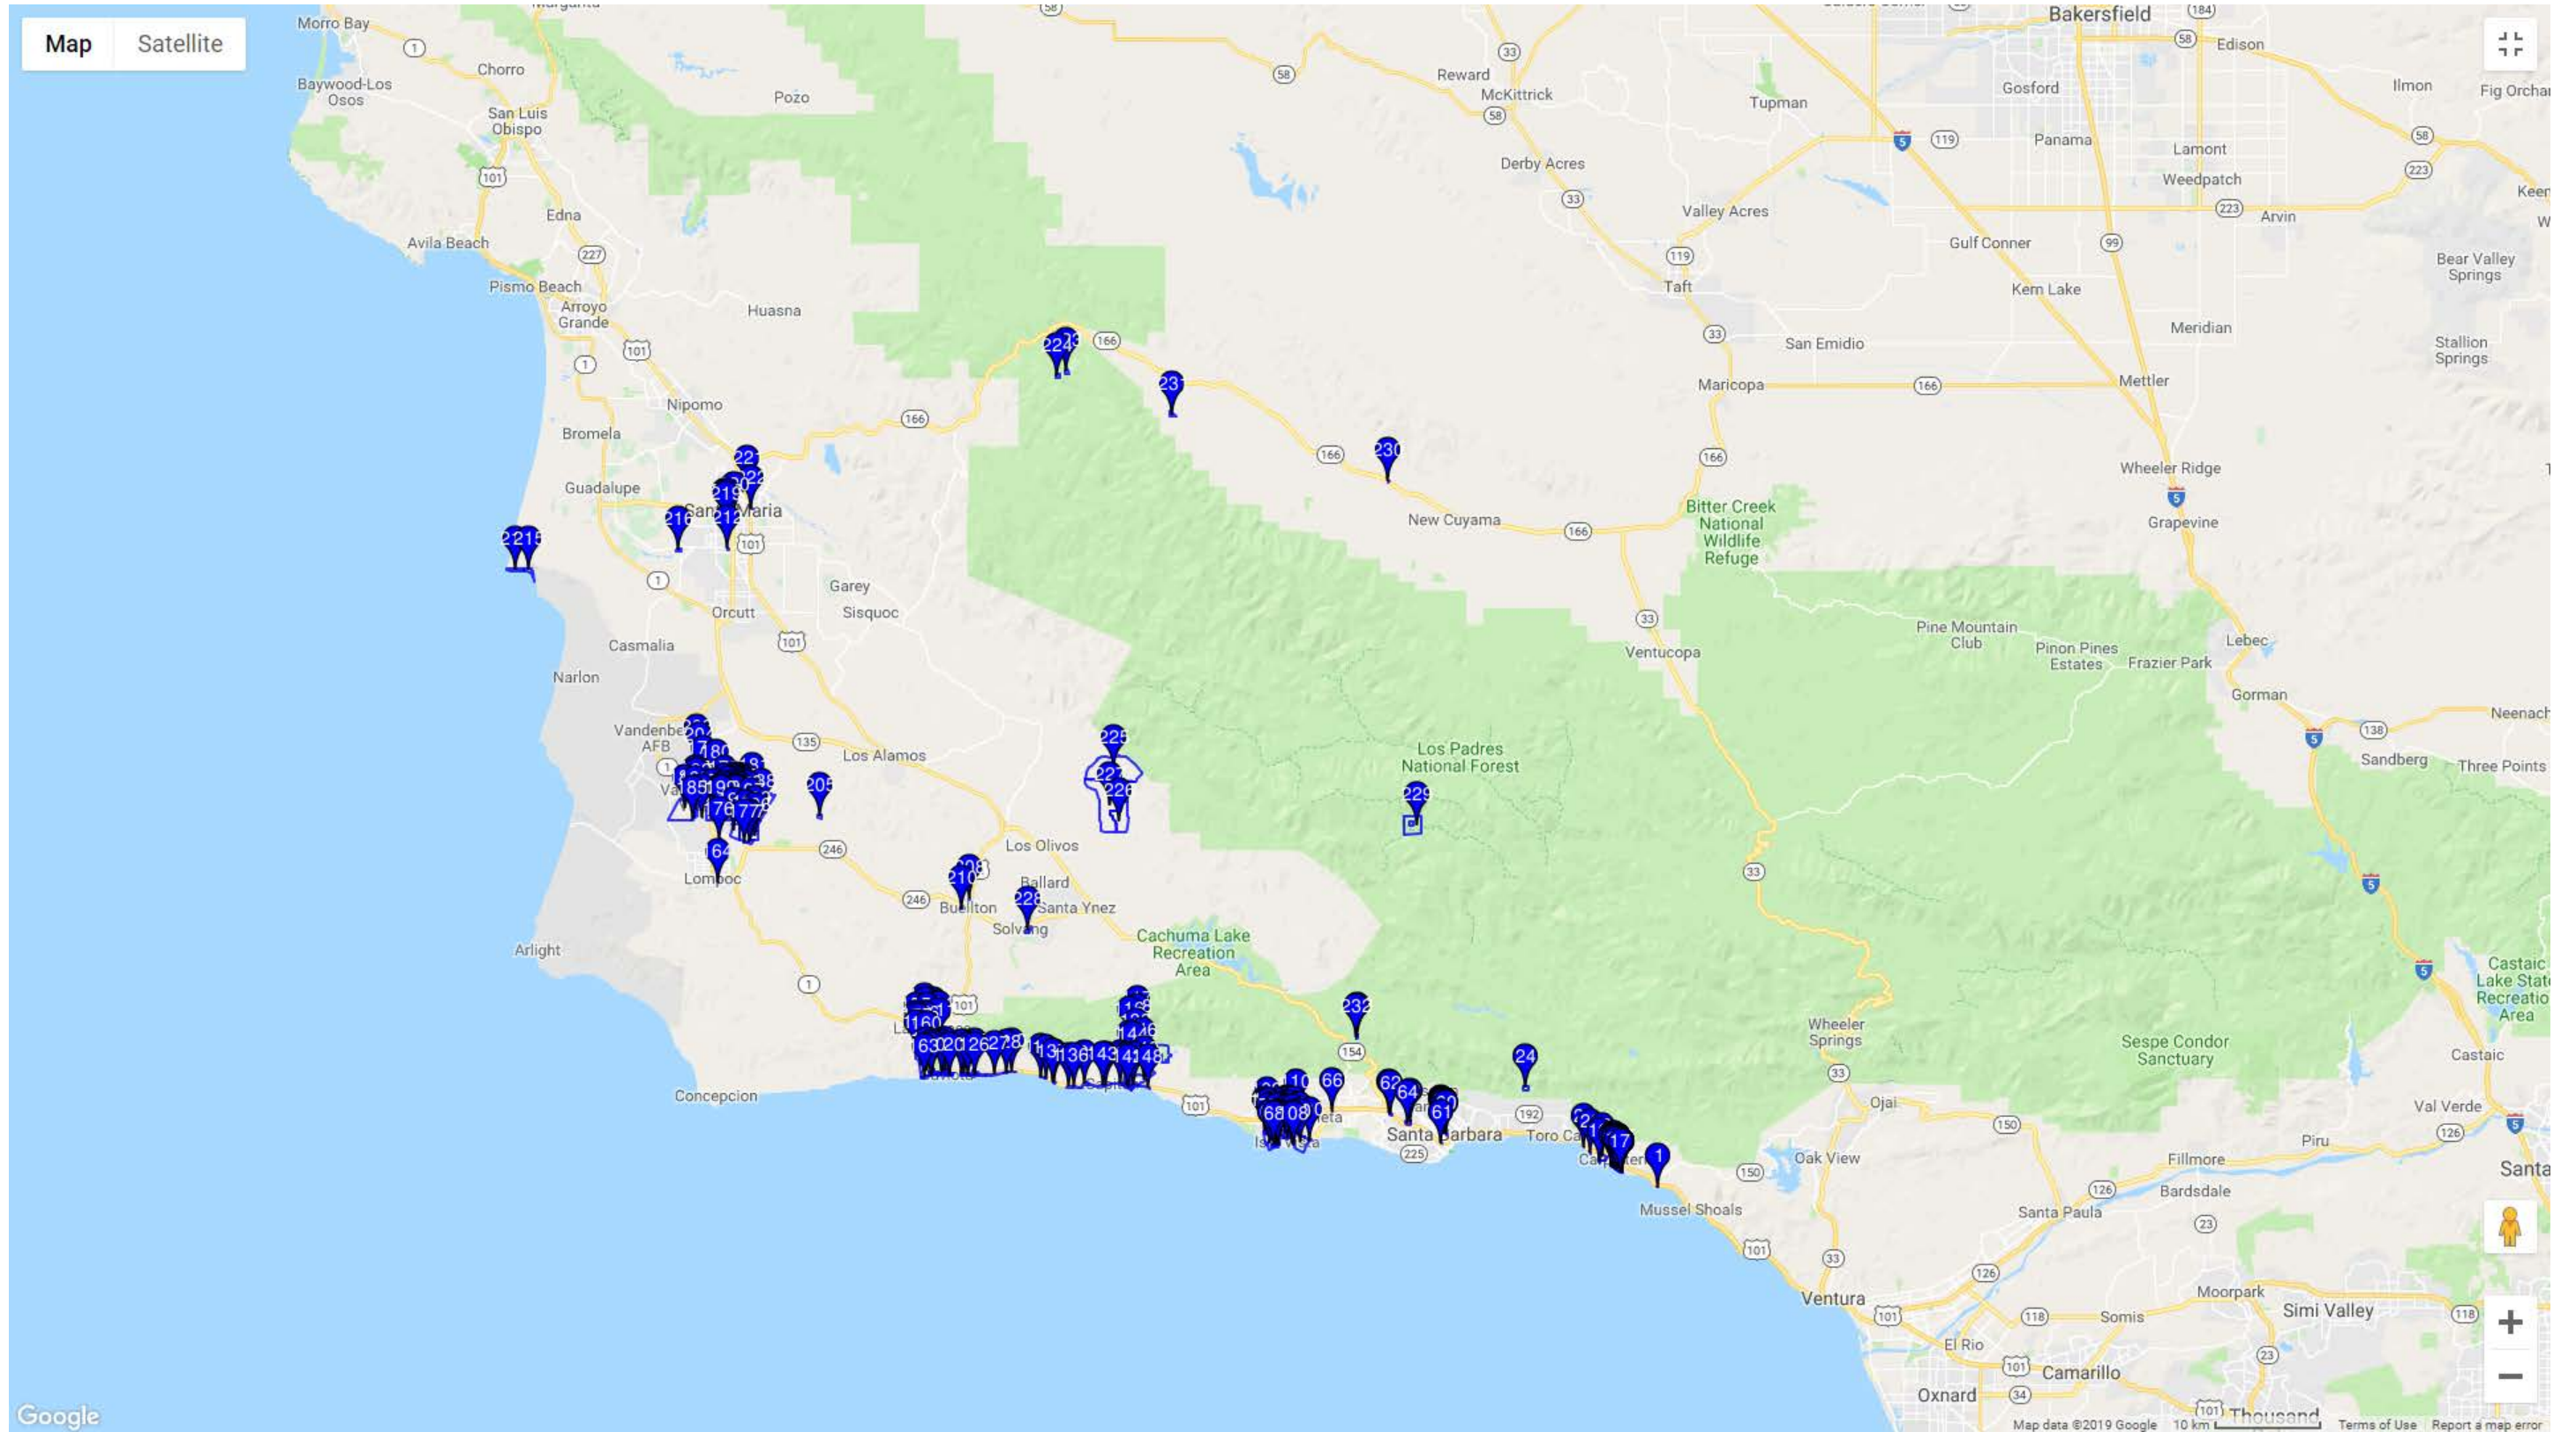

ALAMEDA COUNTY

AMADOR COUNTY

BUTTE COUNTY

COLUSA COUNTY

CONTRA COSTA COUNTY

DEL NORTE COUNTY

EL DORADO COUNTY

GLENN COUNTY

PLUMAS COUNTY

RIVERSIDE COUNTY

SAN BENITO COUNTY

SAN DIEGO COUNTY

SAN FRANCISCO COUNTY

SAN MATEO COUNTY

SANTA BARBARA COUNTY

SANTA CLARA COUNTY

SHASTA COUNTY

SIERRA COUNTY

SISKIYOU COUNTY

SOLANO COUNTY

SONOMA COUNTY

STANISLAUS COUNTY

SUTTER COUNTY

TEHAMA COUNTY

TRINITY COUNTY

TUOLUMNE COUNTY

YUBA COUNTY