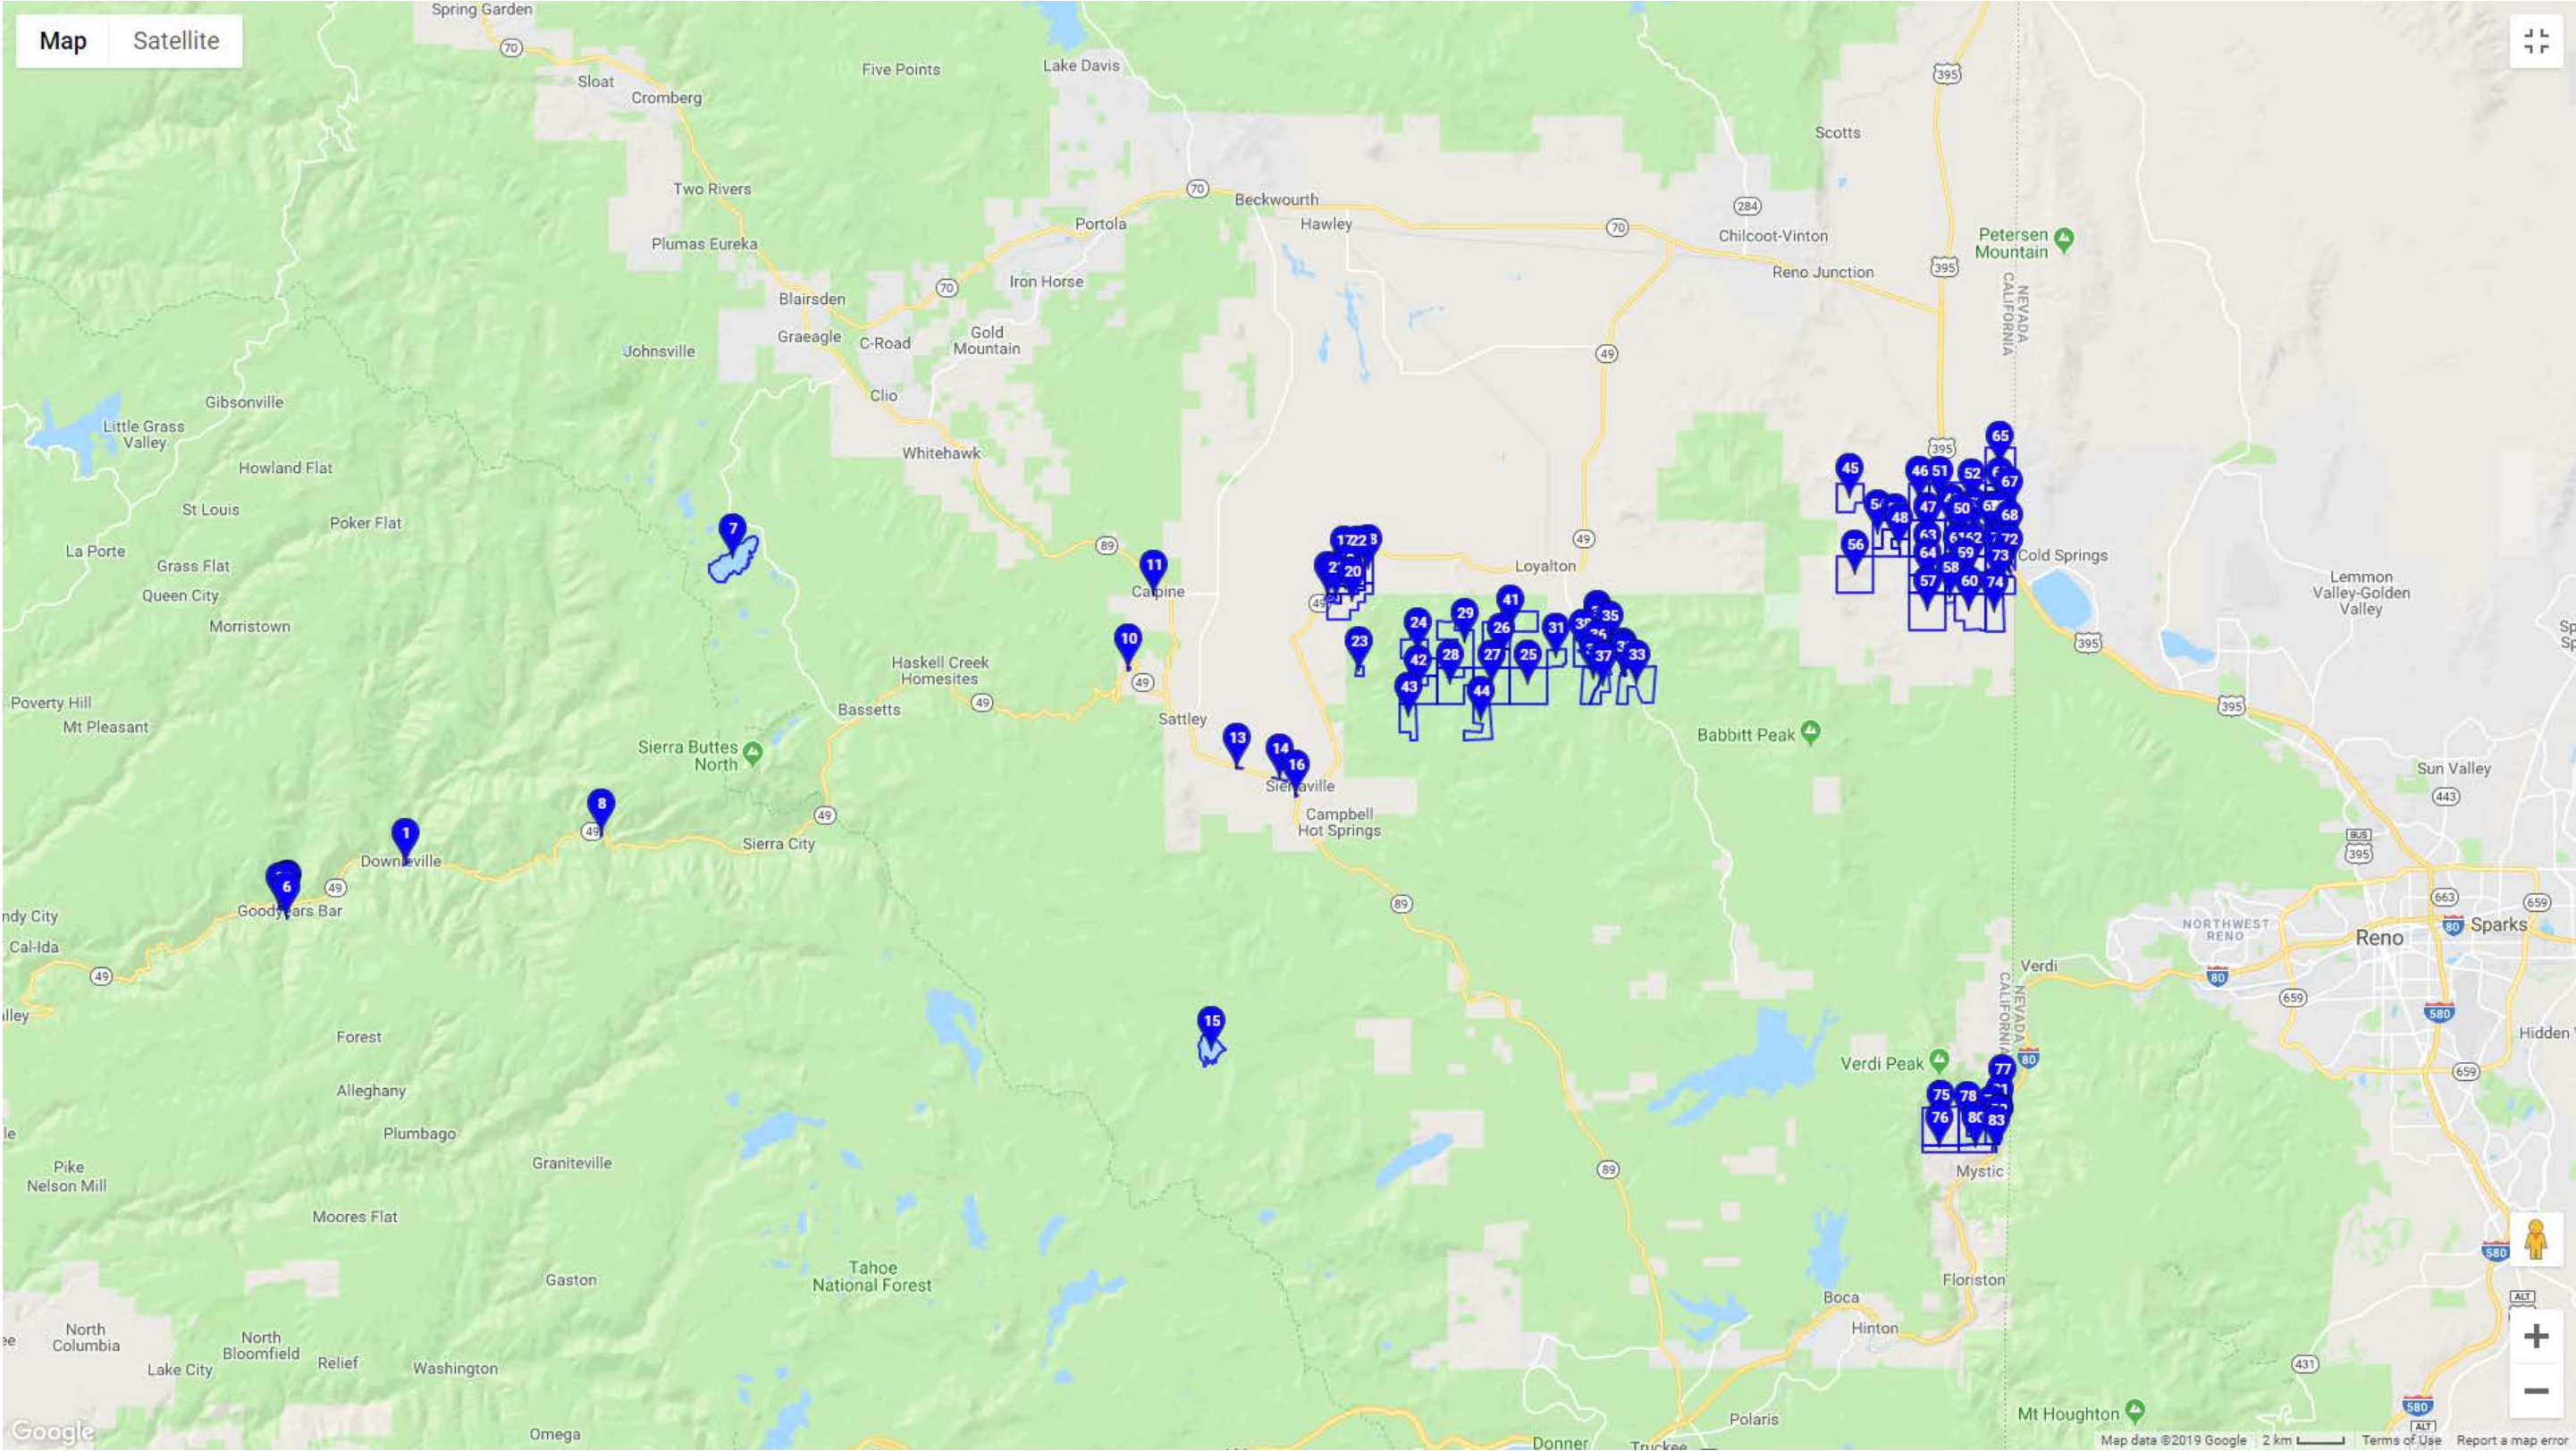

MENDOCINO COUNTY

MERCED COUNTY

MODOC COUNTY

MONO COUNTY

MONTEREY COUNTY

NAPA COUNTY

NEVADA COUNTY

ORANGE COUNTY

PLUMAS COUNTY

RIVERSIDE COUNTY

SAN BENITO COUNTY

SAN DIEGO COUNTY

SAN FRANCISCO COUNTY

SAN MATEO COUNTY

SANTA BARBARA COUNTY

SANTA CLARA COUNTY

SHASTA COUNTY

SIERRA COUNTY

SISKIYOU COUNTY

SOLANO COUNTY

SONOMA COUNTY

STANISLAUS COUNTY

SUTTER COUNTY

TEHAMA COUNTY

TRINITY COUNTY

TUOLUMNE COUNTY

YUBA COUNTY