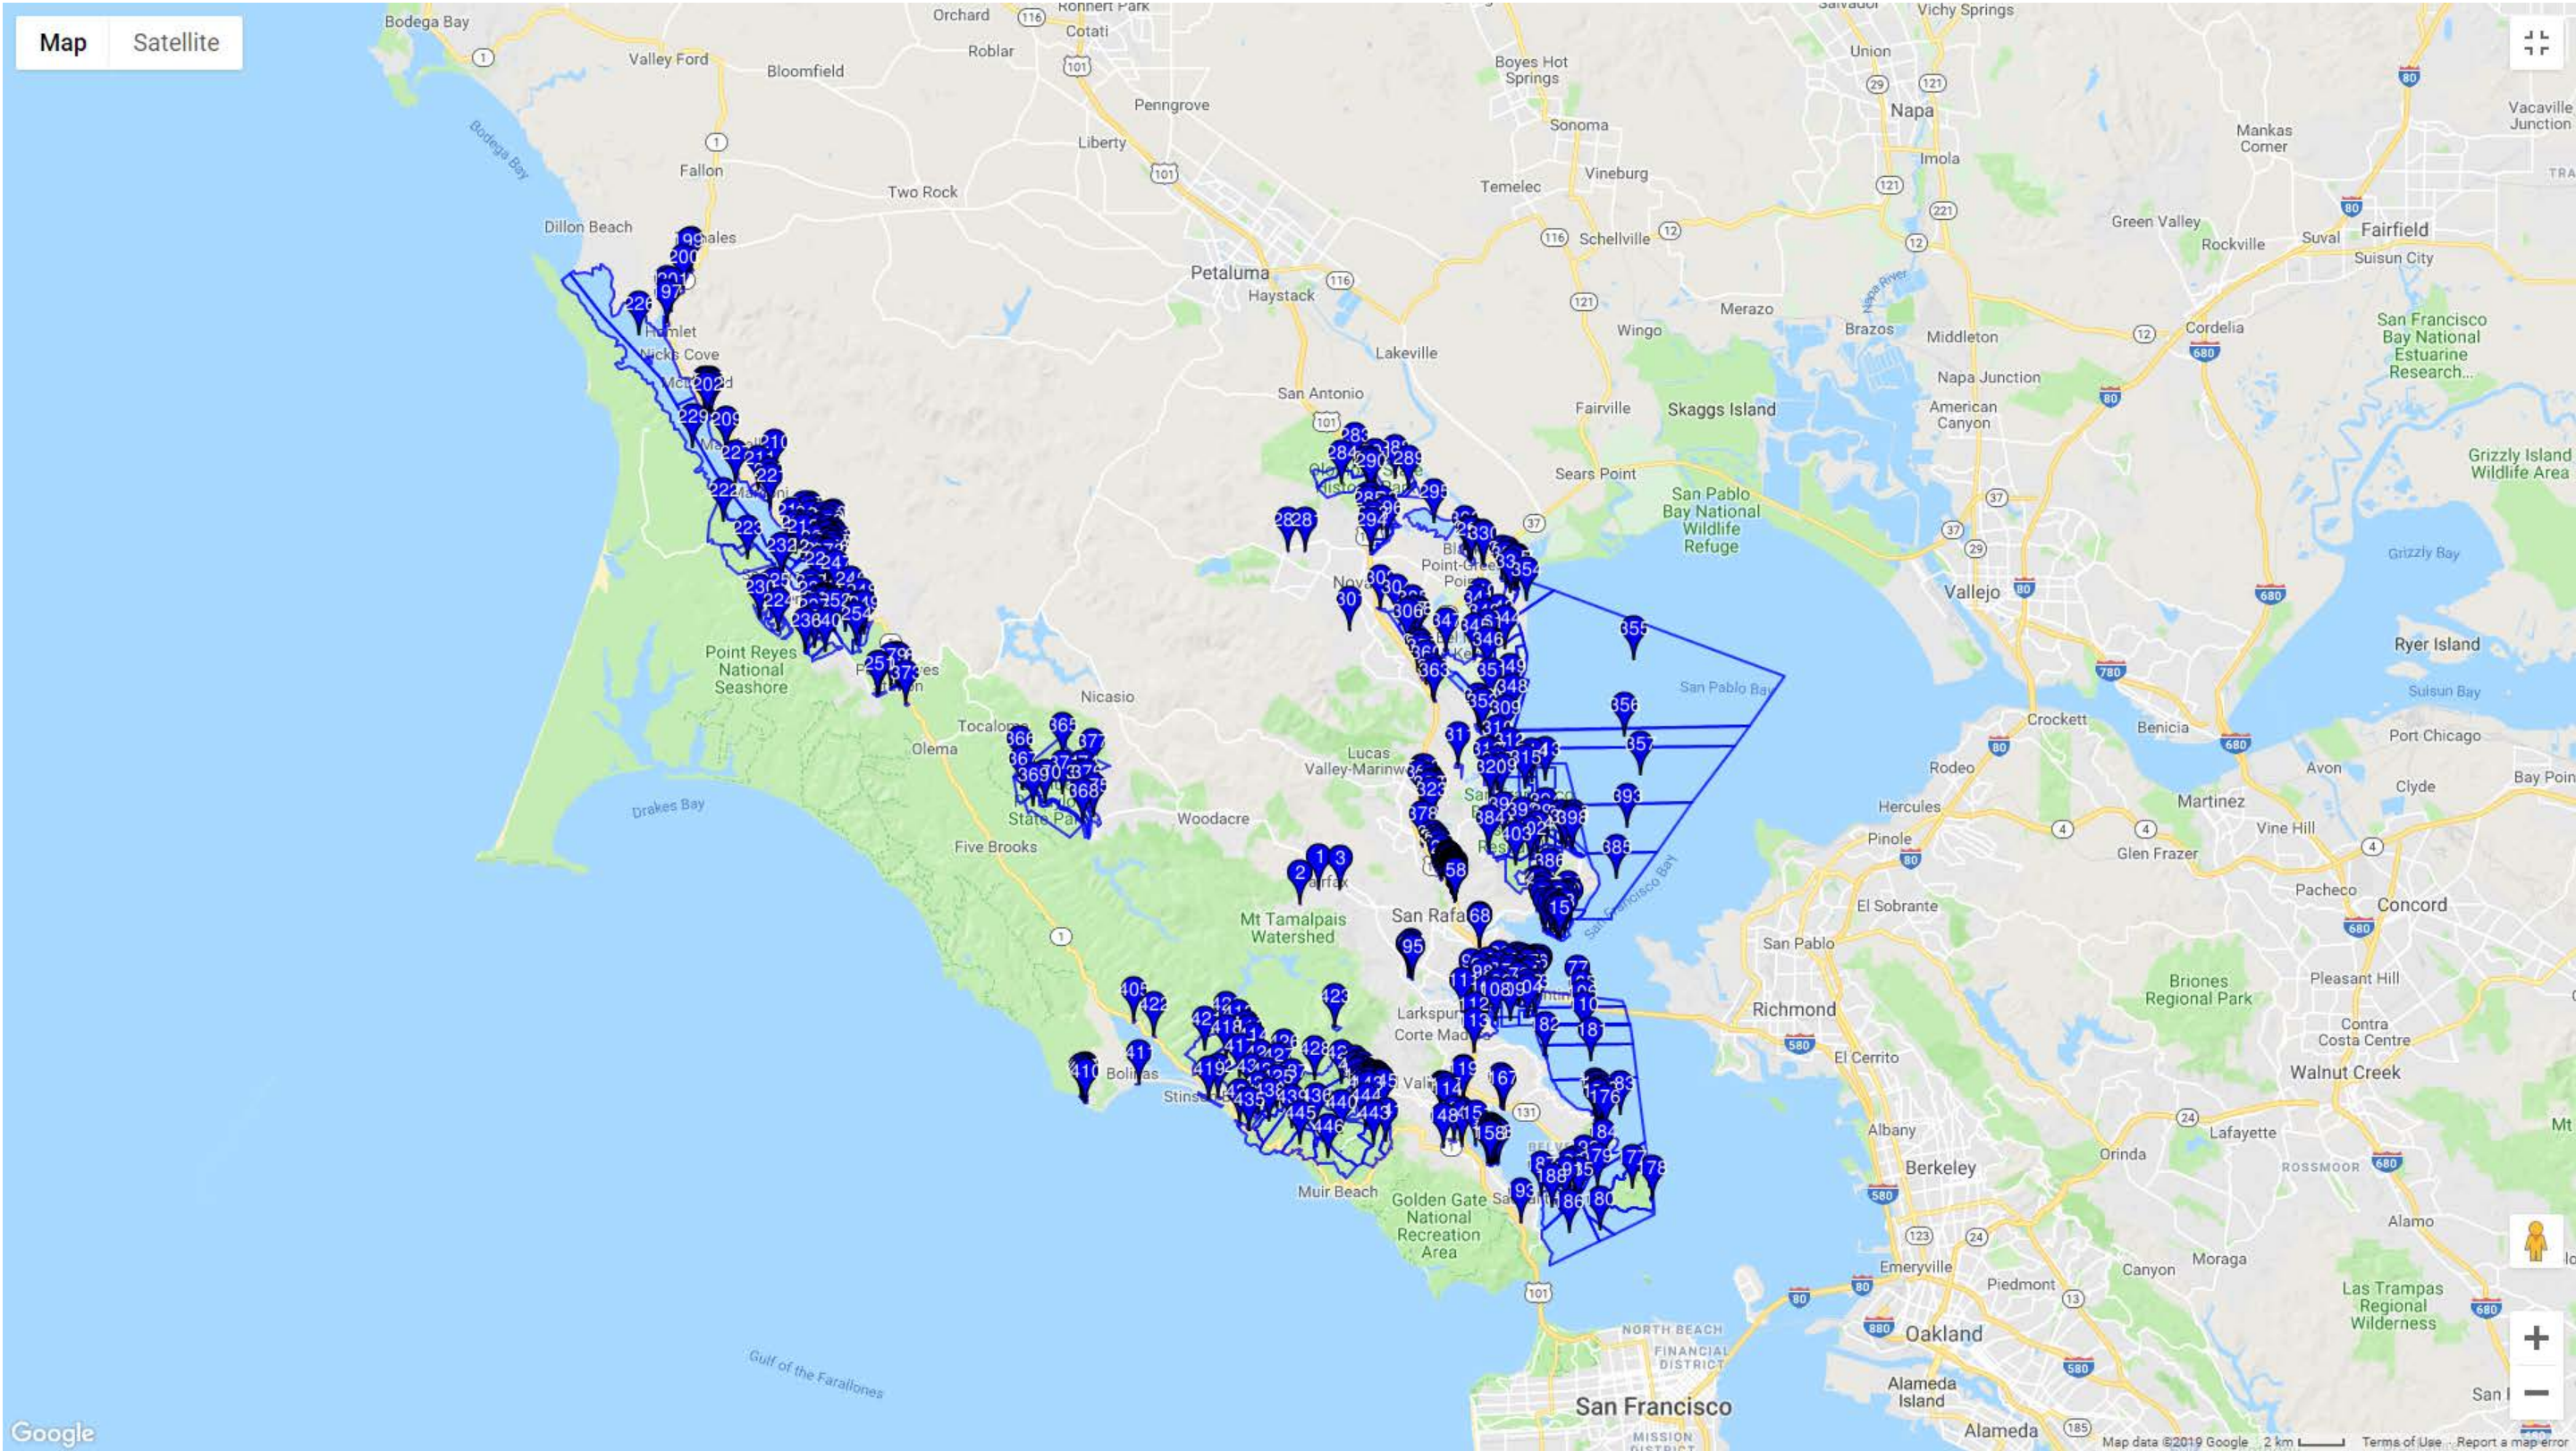

ALAMEDA COUNTY

AMADOR COUNTY

BUTTE COUNTY

COLUSA COUNTY

CONTRA COSTA COUNTY

DEL NORTE COUNTY

EL DORADO COUNTY

GLENN COUNTY

HUMBOLDT COUNTY

IMPERIAL COUNTY

INYO COUNTY

LAKE COUNTY

LASSEN COUNTY

MADERA COUNTY

MARIN COUNTY

MARIPOSA COUNTY

MENDOCINO COUNTY

MERCED COUNTY

MODOC COUNTY

MONO COUNTY

MONTEREY COUNTY

NAPA COUNTY

NEVADA COUNTY

ORANGE COUNTY

TRINITY COUNTY

TUOLUMNE COUNTY

YUBA COUNTY