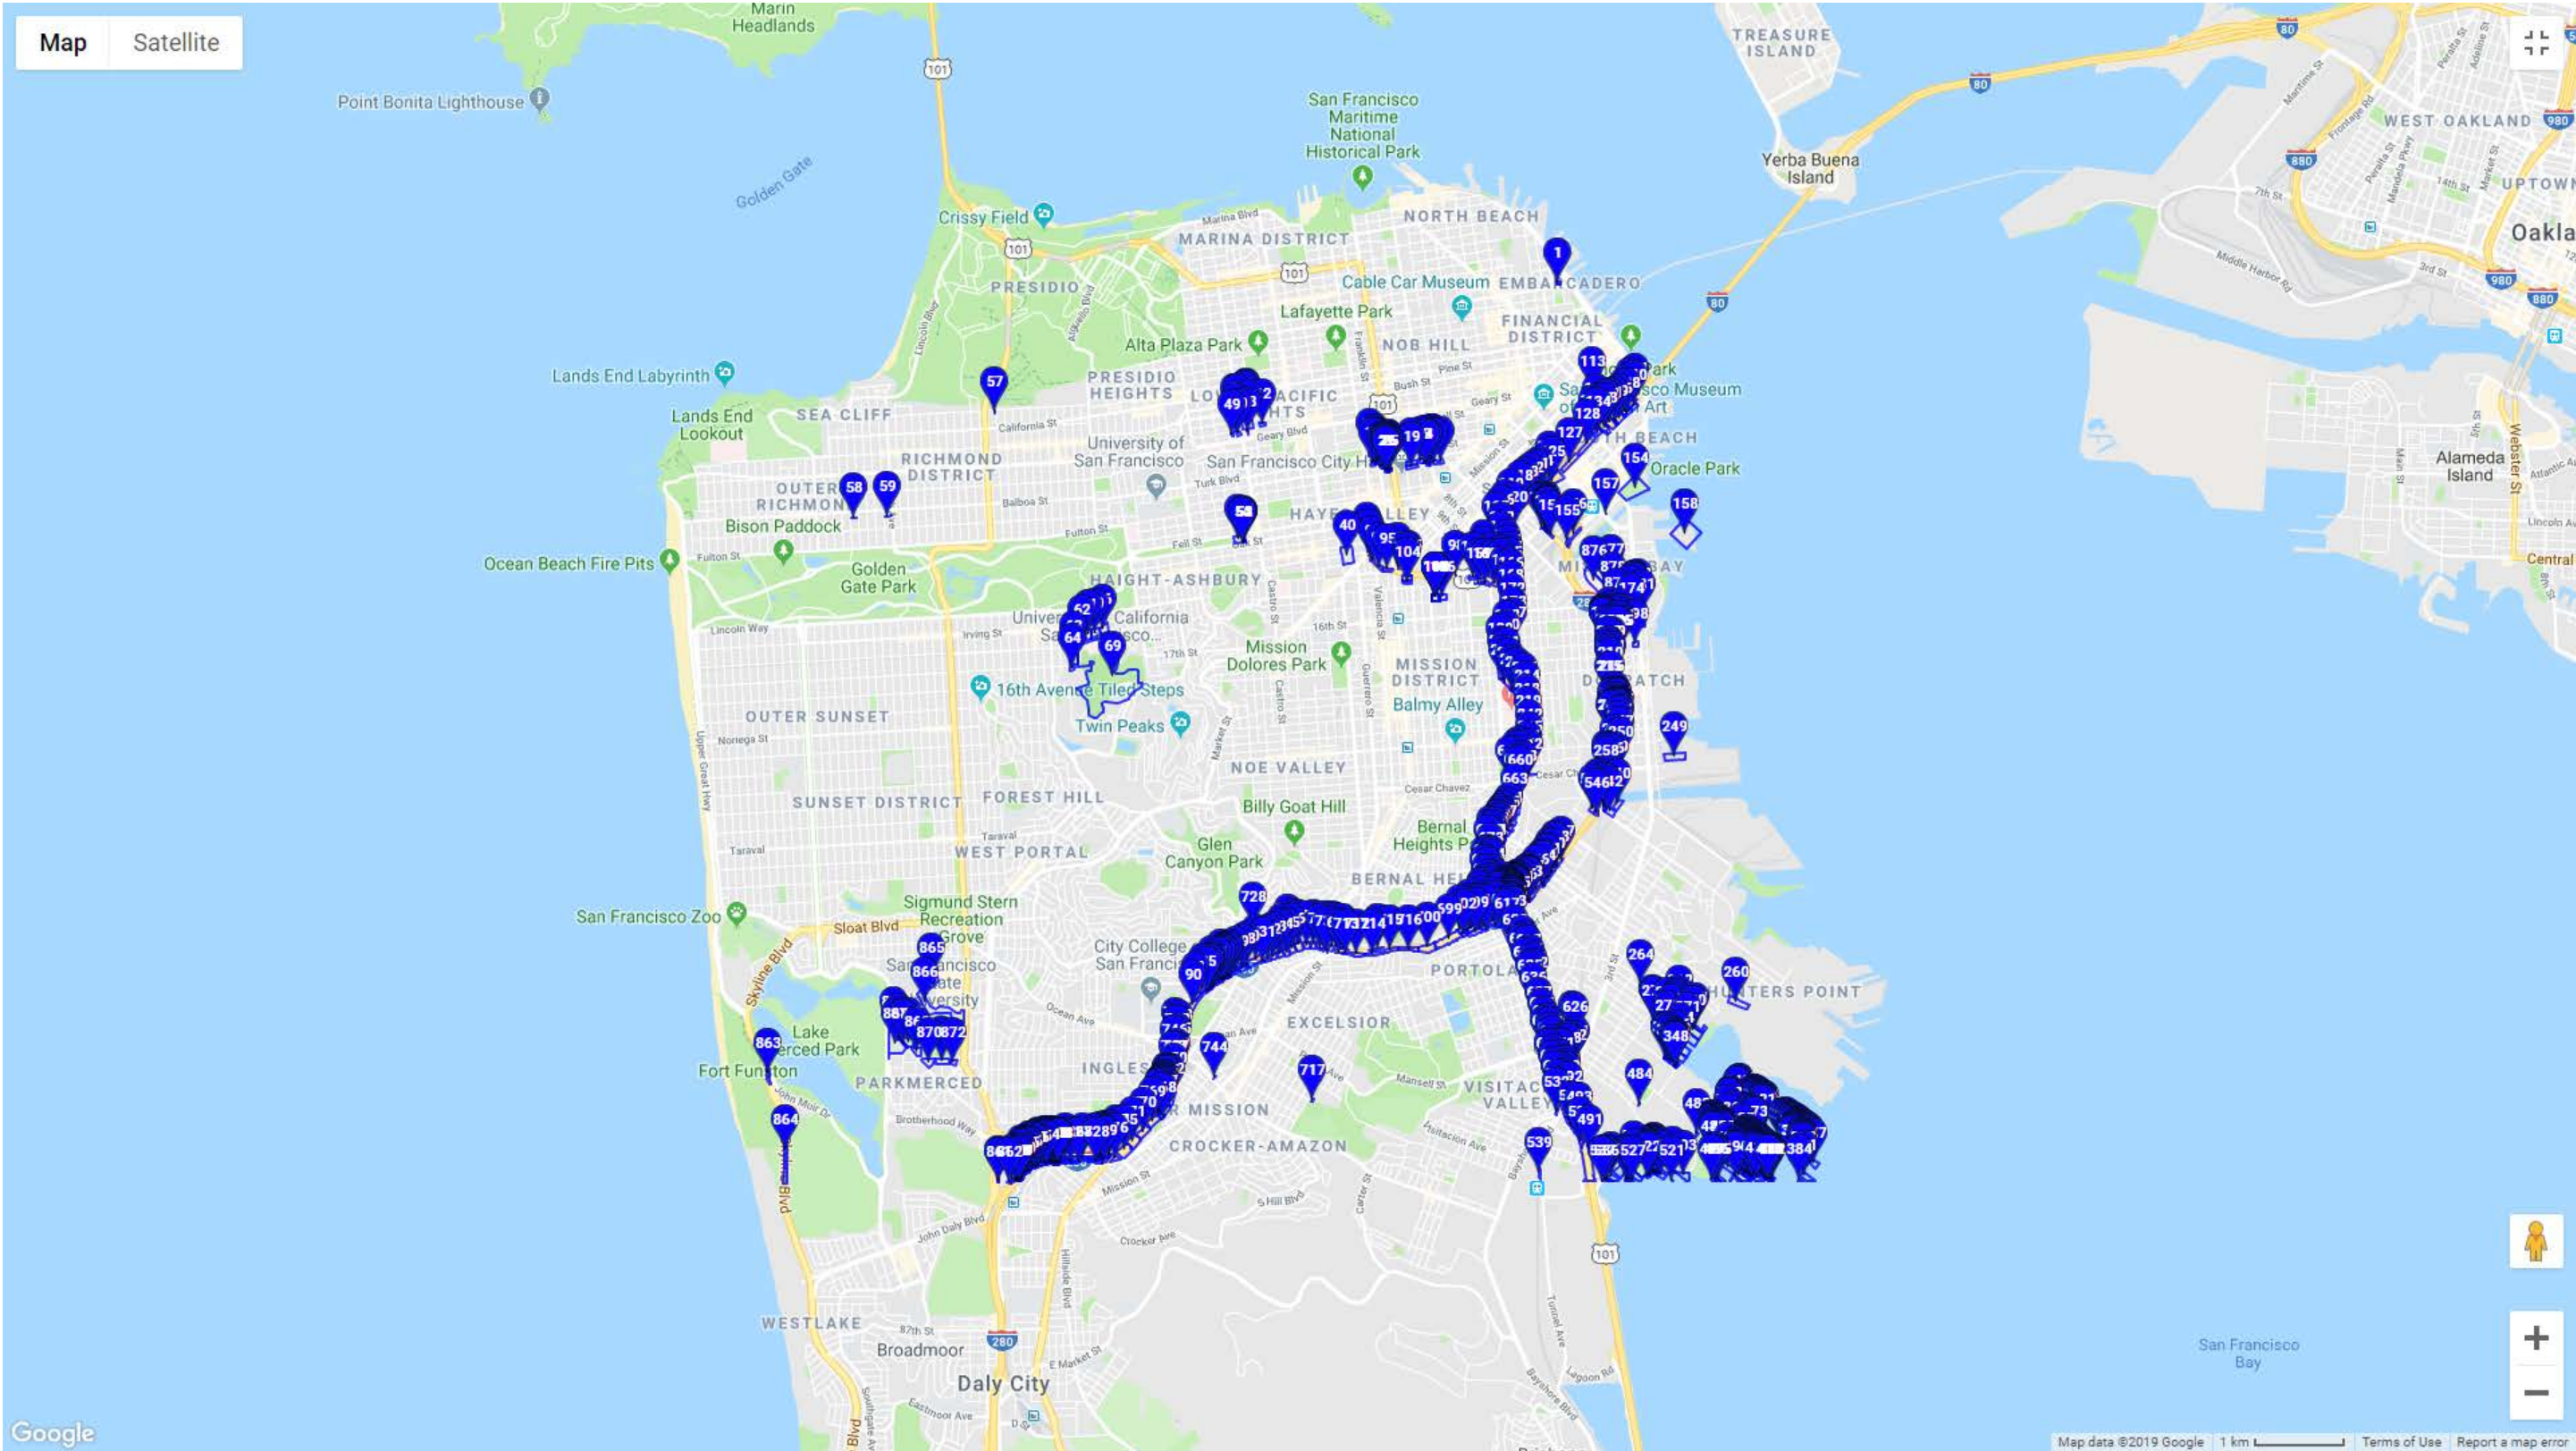

SAN FRANCISCO COUNTY