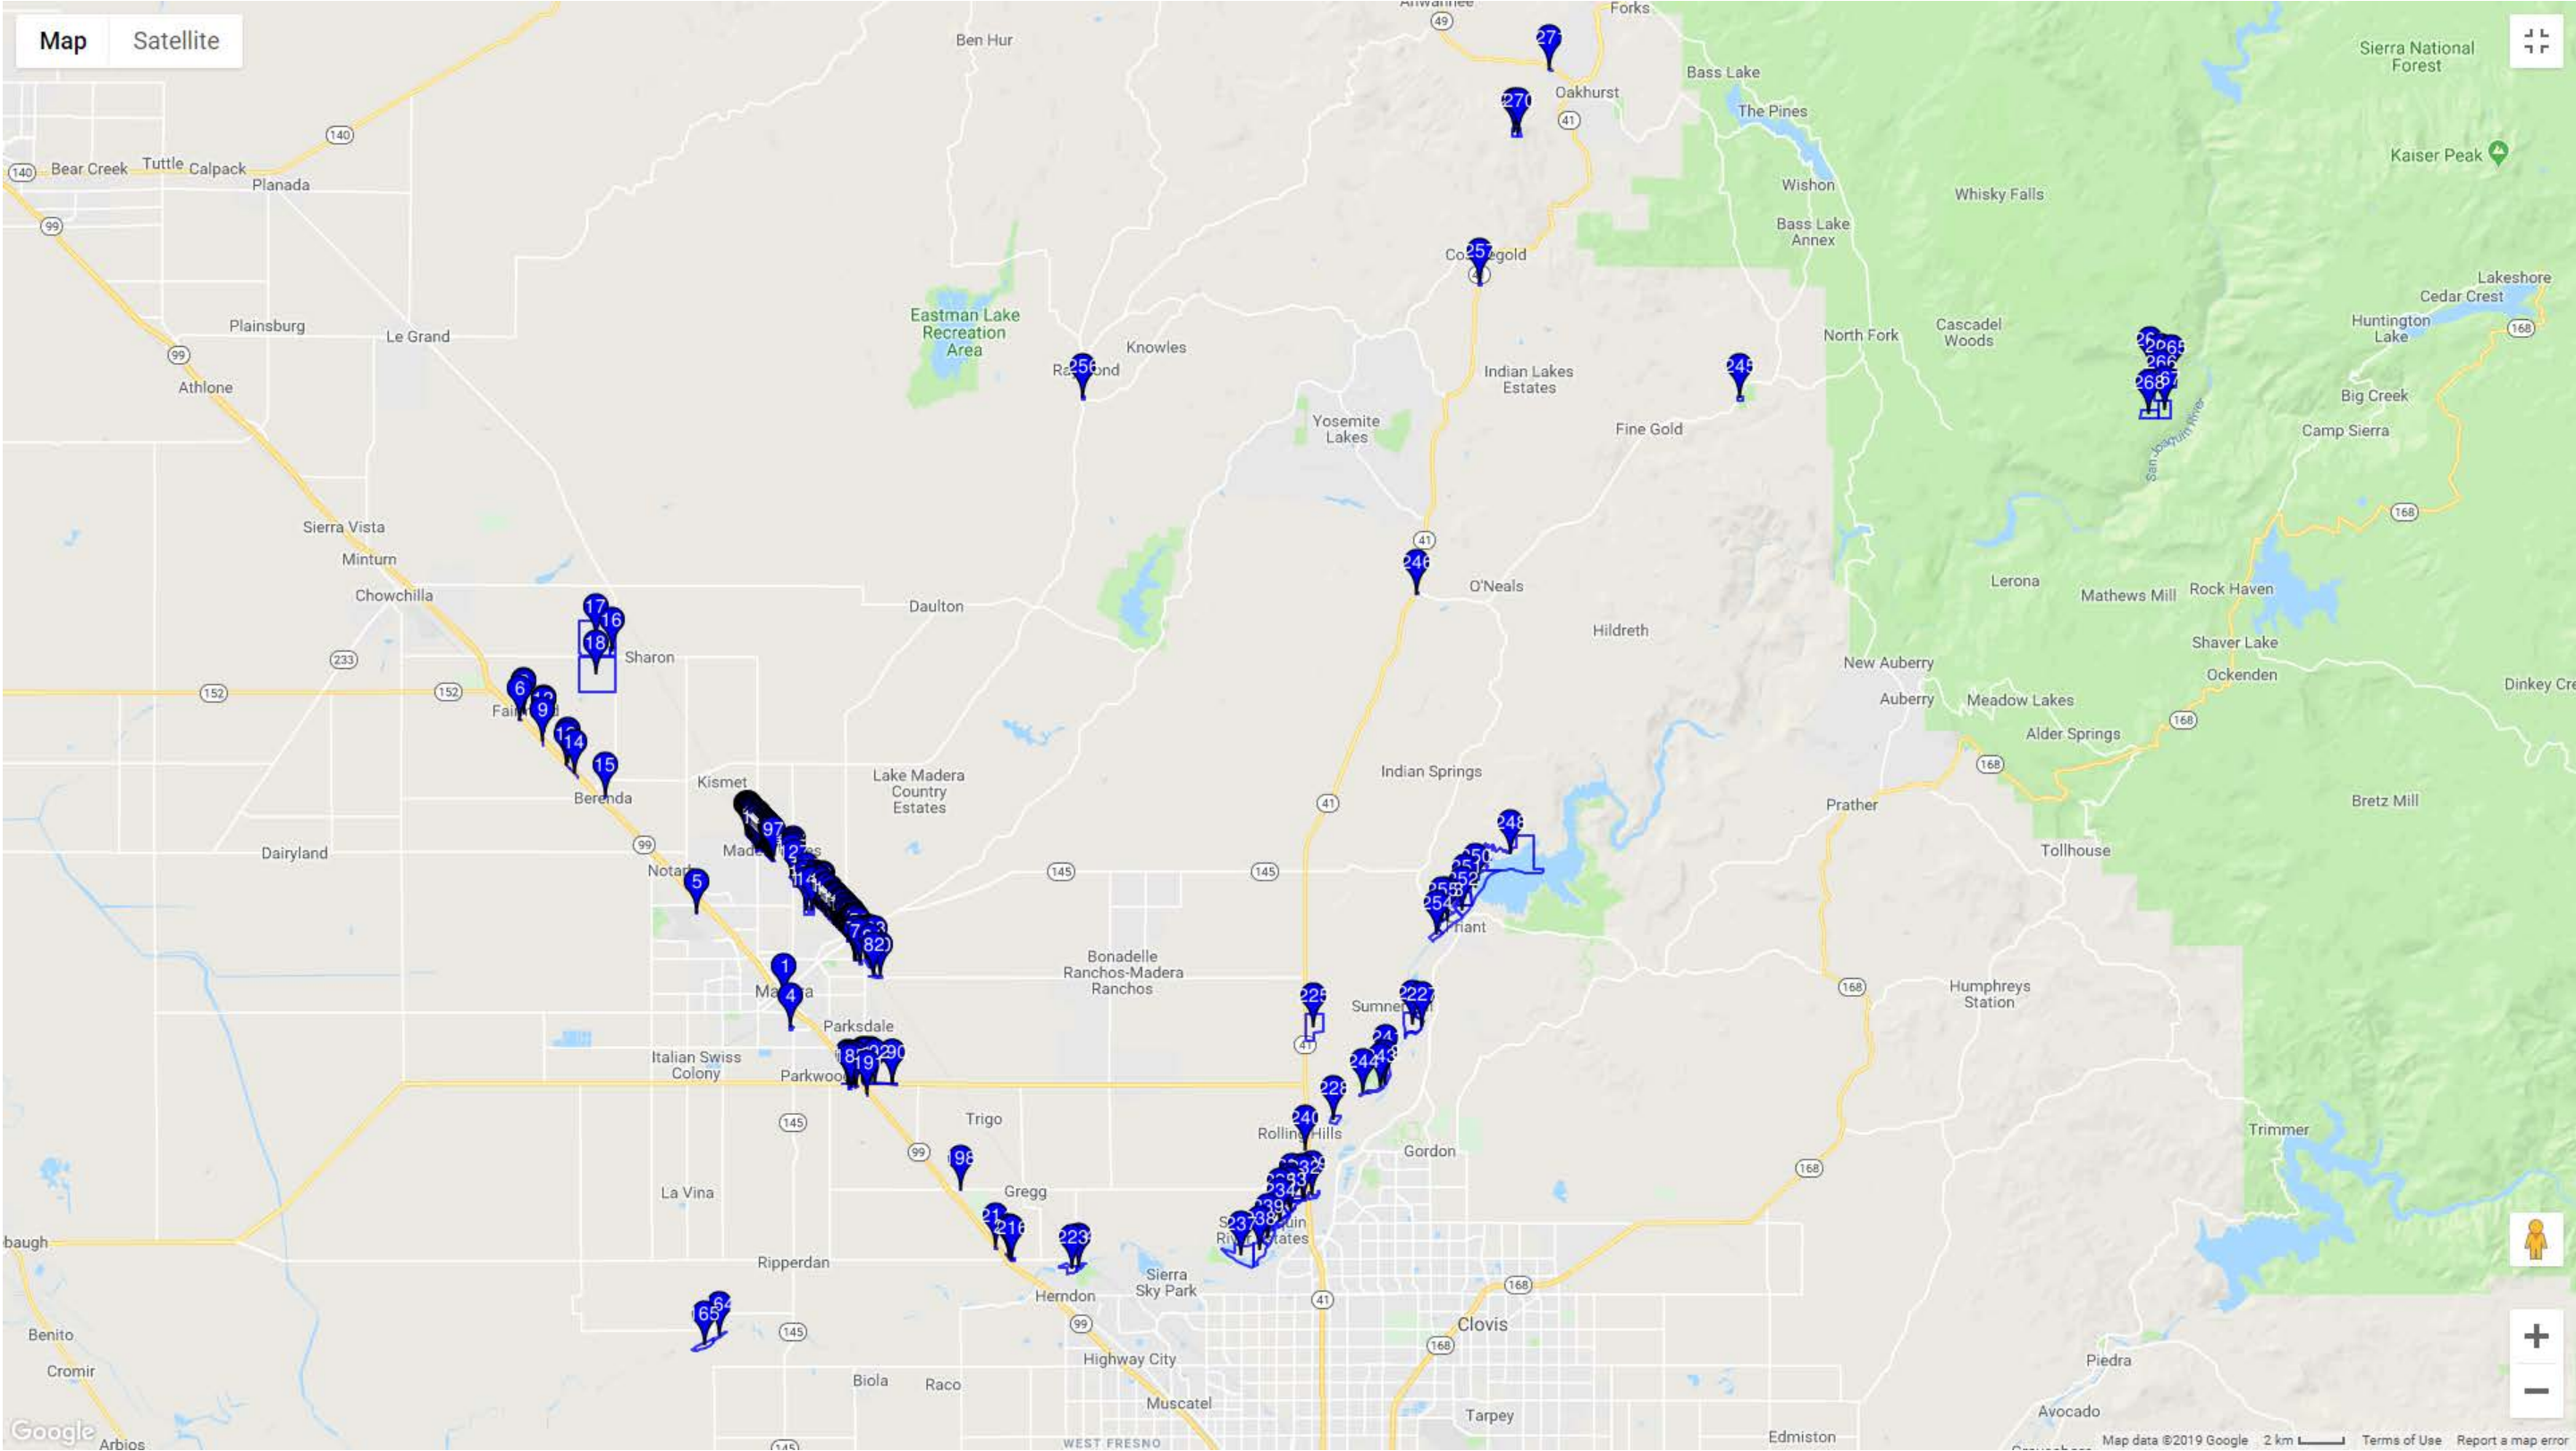

ALAMEDA COUNTY

AMADOR COUNTY

BUTTE COUNTY

COLUSA COUNTY

CONTRA COSTA COUNTY

DEL NORTE COUNTY

EL DORADO COUNTY

GLENN COUNTY

HUMBOLDT COUNTY

IMPERIAL COUNTY

INYO COUNTY

LAKE COUNTY

LASSEN COUNTY

MADERA COUNTY

MARIN COUNTY

MARIPOSA COUNTY

MENDOCINO COUNTY

MERCED COUNTY

MODOC COUNTY

MONO COUNTY

MONTEREY COUNTY

NAPA COUNTY

NEVADA COUNTY

ORANGE COUNTY

TRINITY COUNTY

TUOLUMNE COUNTY

YUBA COUNTY