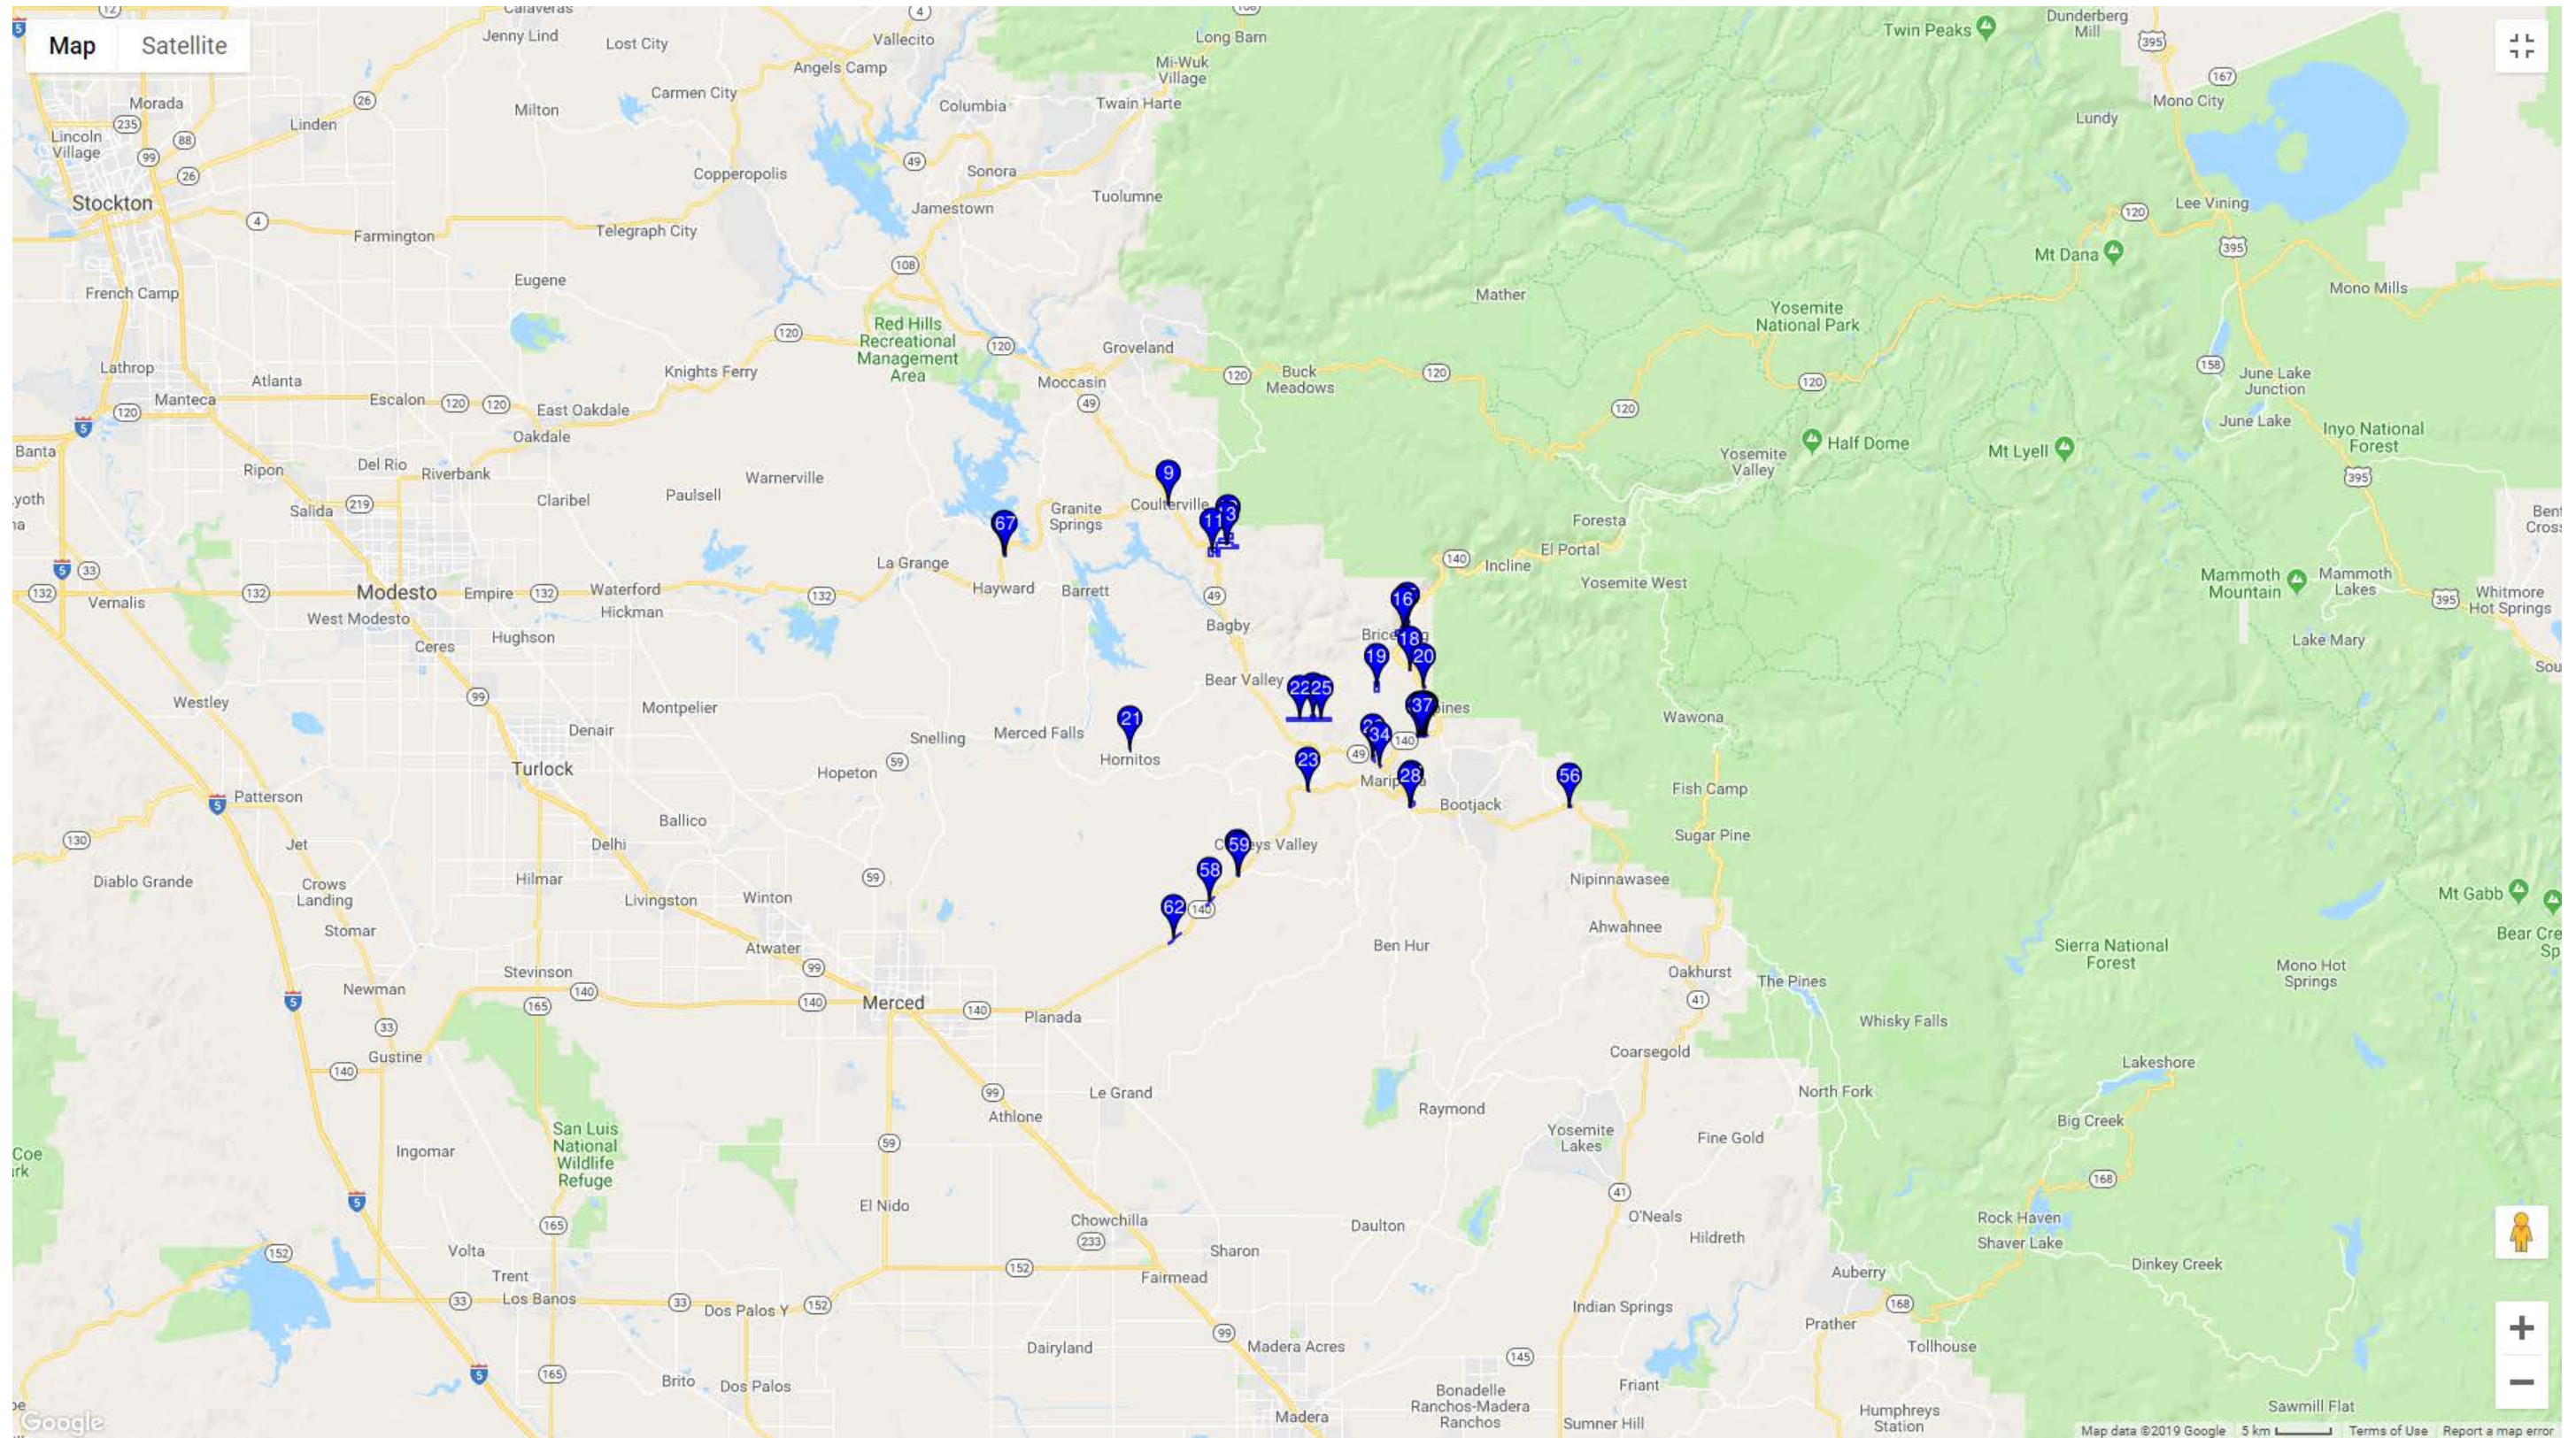

ALAMEDA COUNTY

AMADOR COUNTY

BUTTE COUNTY

COLUSA COUNTY

CONTRA COSTA COUNTY

DEL NORTE COUNTY

EL DORADO COUNTY

GLENN COUNTY

HUMBOLDT COUNTY

IMPERIAL COUNTY

INYO COUNTY

LAKE COUNTY

LASSEN COUNTY

MADERA COUNTY

MARIN COUNTY

MARIPOSA COUNTY

MENDOCINO COUNTY

MERCED COUNTY

MODOC COUNTY

MONO COUNTY

MONTEREY COUNTY

NAPA COUNTY

NEVADA COUNTY

ORANGE COUNTY

TRINITY COUNTY

TUOLUMNE COUNTY

YUBA COUNTY