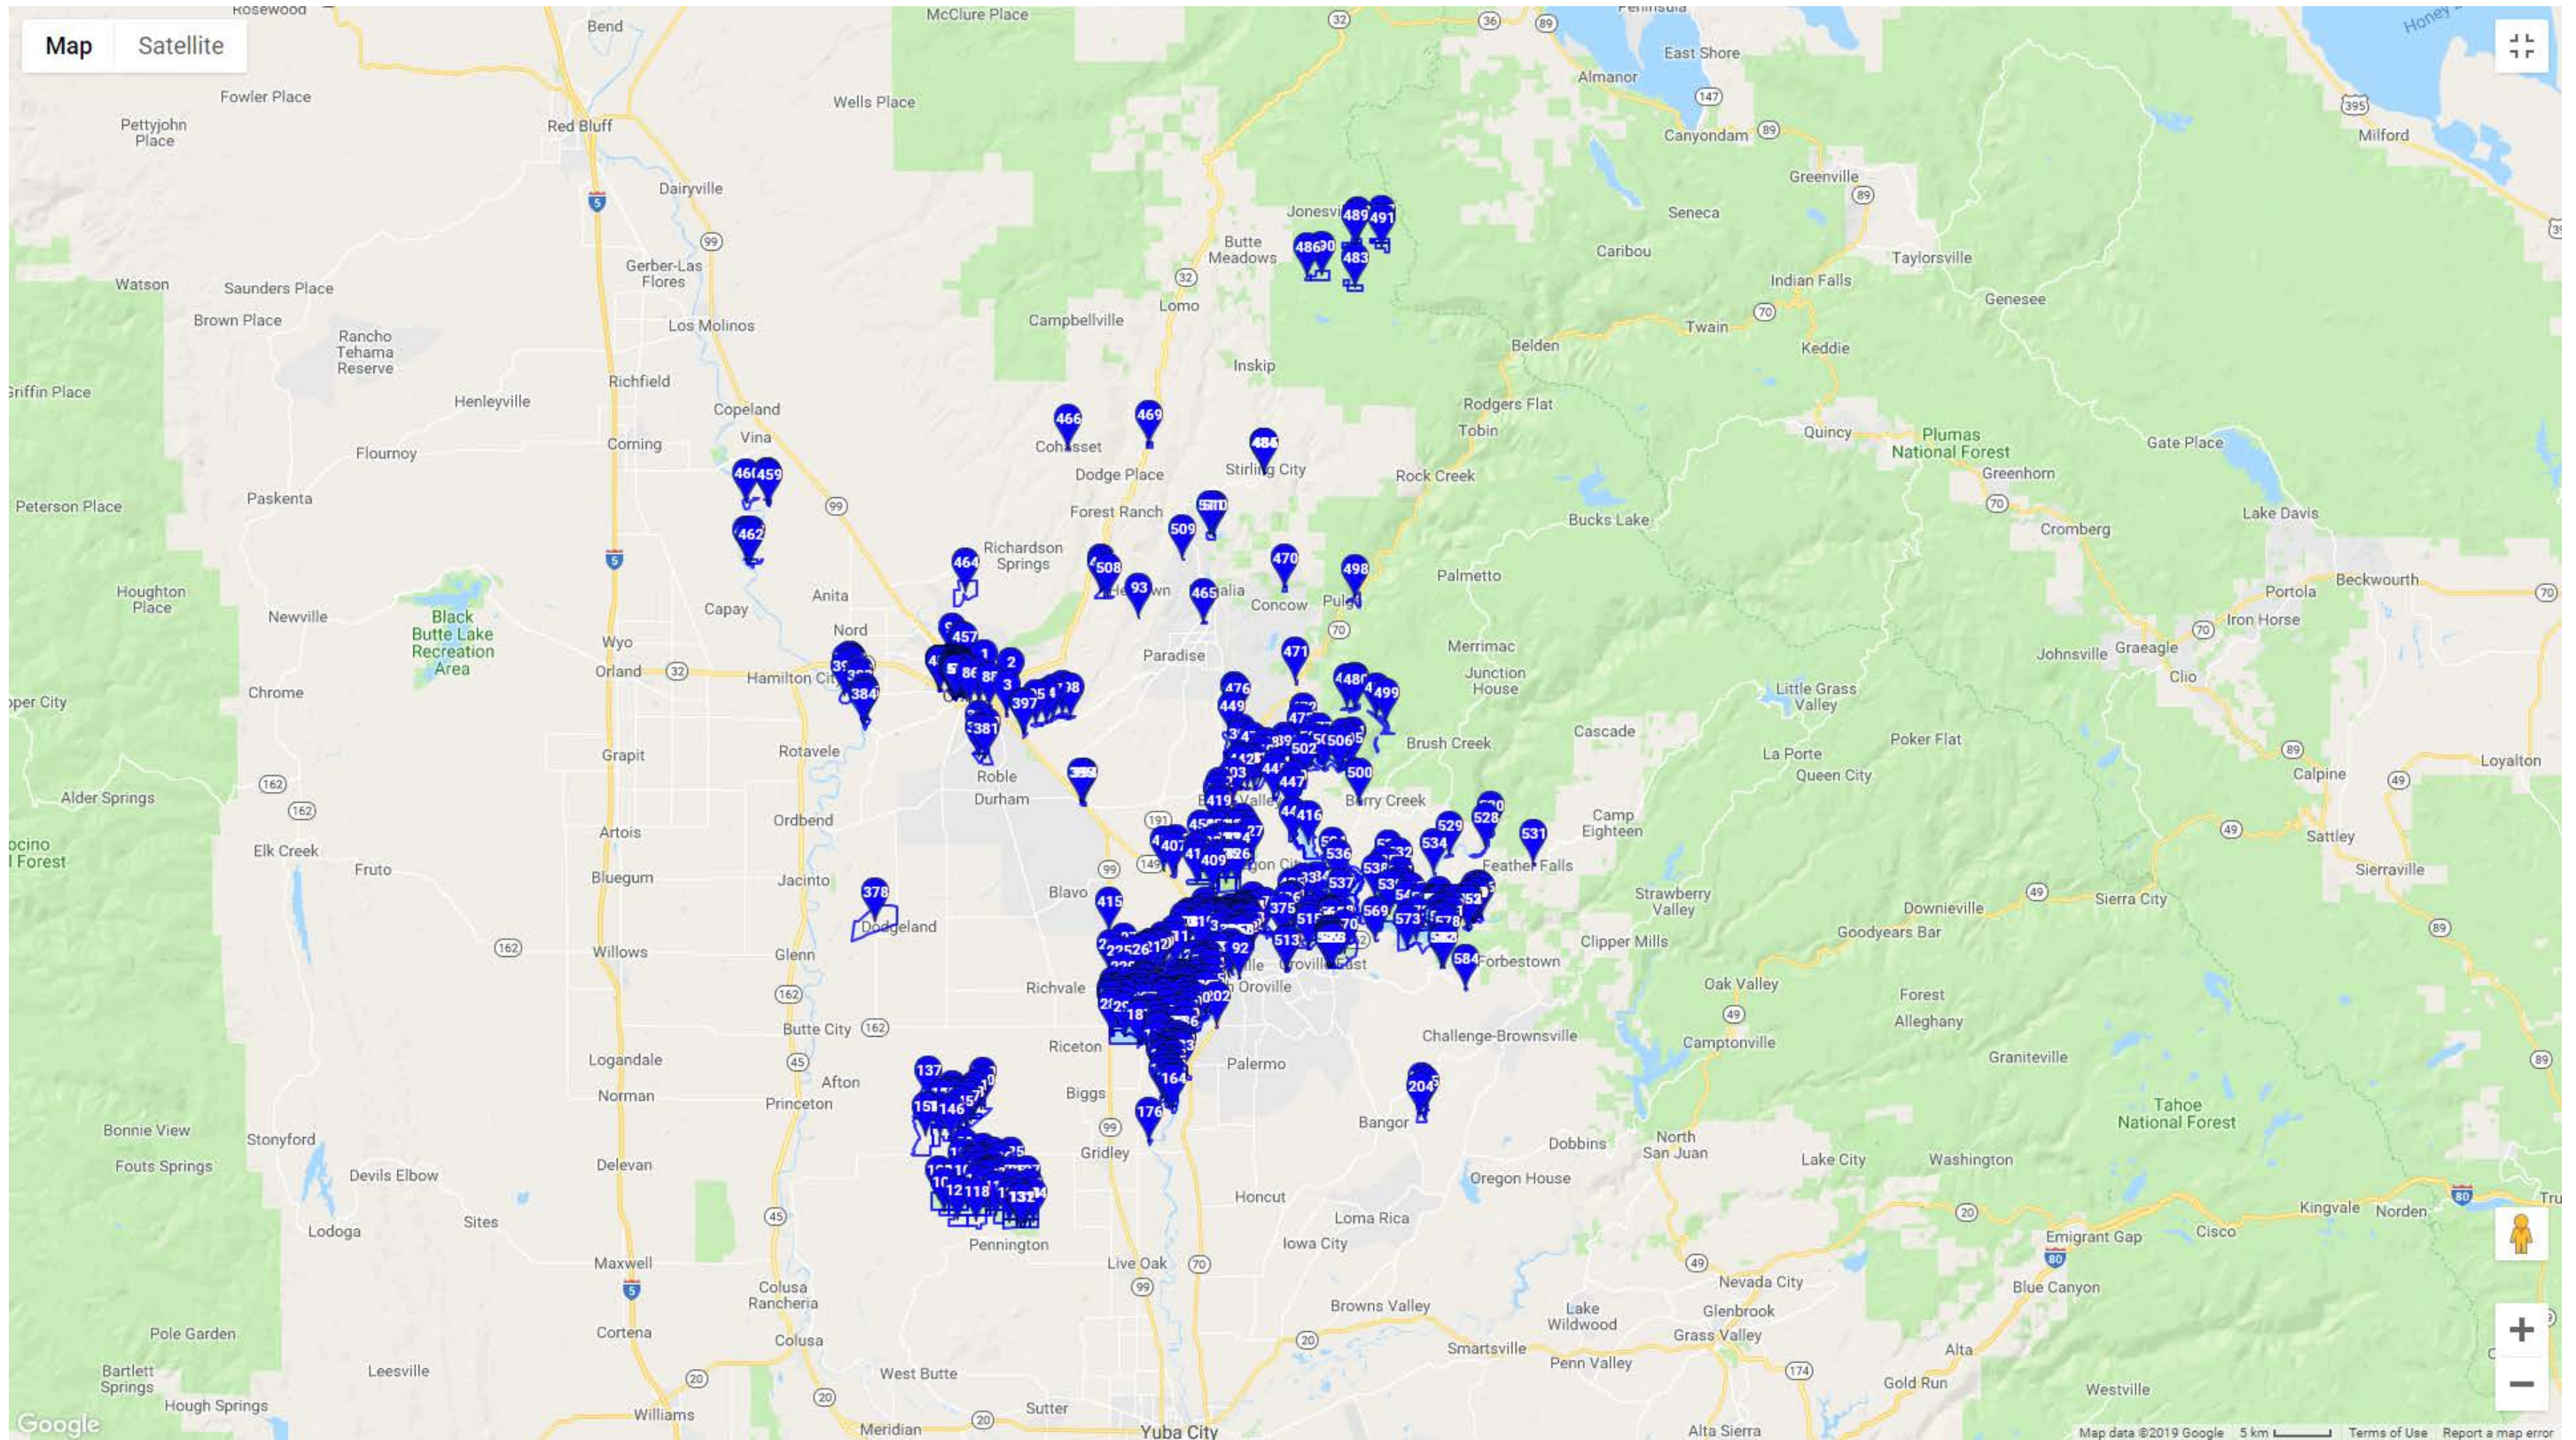

ALAMEDA COUNTY

AMADOR COUNTY

BUTTE COUNTY

COLUSA COUNTY

CONTRA COSTA COUNTY

DEL NORTE COUNTY

EL DORADO COUNTY

GLENN COUNTY

HUMBOLDT COUNTY

IMPERIAL COUNTY

INYO COUNTY

LAKE COUNTY

LASSEN COUNTY

MADERA COUNTY

MARIN COUNTY

MARIPOSA COUNTY

MENDOCINO COUNTY

MERCED COUNTY

MODOC COUNTY

MONO COUNTY

MONTEREY COUNTY

NAPA COUNTY

NEVADA COUNTY

ORANGE COUNTY

TRINITY COUNTY

TUOLUMNE COUNTY

YUBA COUNTY